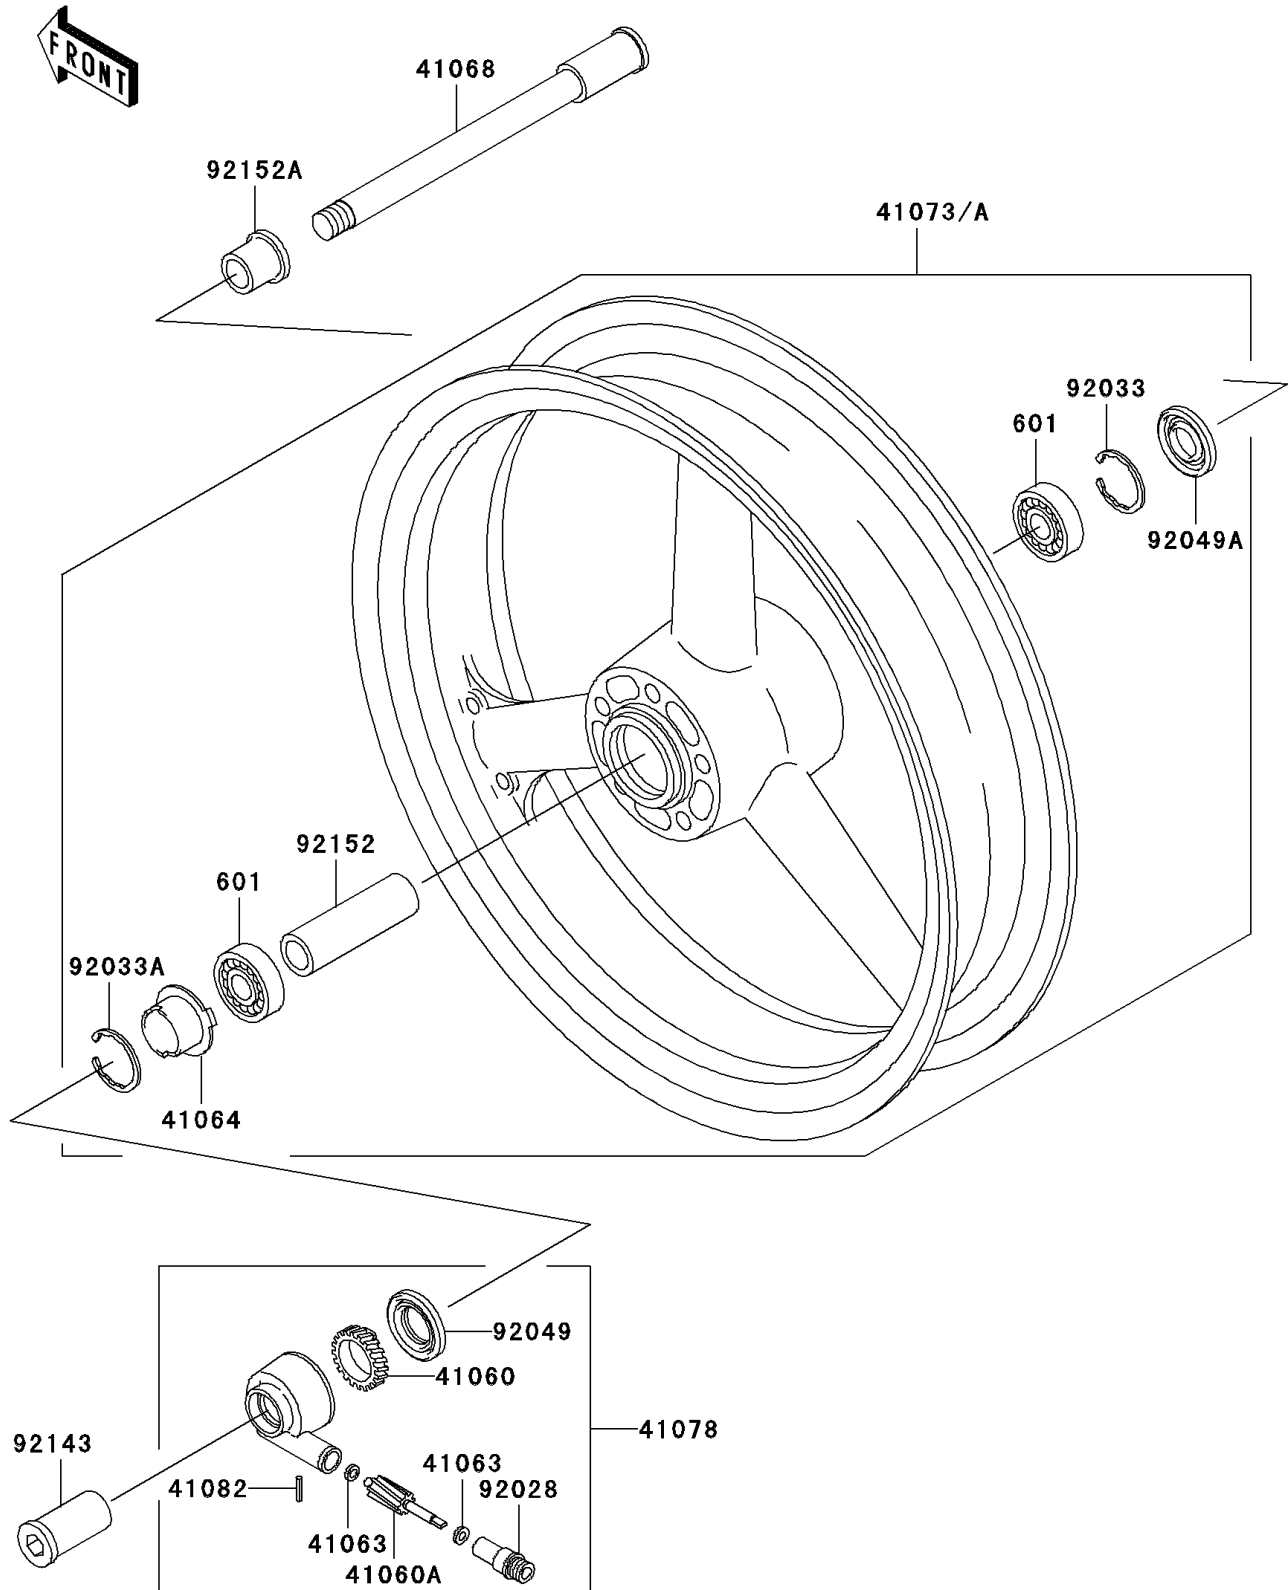

2003 ZR-7S PARTS DIAGRAM

Front Wheel

F2230

2003 ZR-7S PARTS LIST

Front Wheel

ITEM NAME	PART NUMBER	QUANTITY
BEARING-BALL,#6203UUC3 (Ref # 601)	601B6203UU	2
GEAR-METER SCREW,24T (Ref # 41060)	41060-1025	1
GEAR-METER SCREW,9T (Ref # 41060A)	41060-1123	1
WASHER,5.1X9X0.4 (Ref # 41063)	41063-001	2
RECEIVER-SPEEDOMETER (Ref # 41064)	41064-1006	1
AXLE,FR (Ref # 41068)	41068-1255	1
WHEEL-ASSY,FR,BLACK (Ref # 41073A)	41073-1678-R2	1
CASE-ASSY-METER GEAR (Ref # 41078)	41078-1069	1
PIN,SPRING (Ref # 41082)	41082-001	1
BUSHING,SPEEDOMETER (Ref # 92028)	92028-1066	1
RING-SNAP,40MM (Ref # 92033)	92033-1040	1
RING-SNAP,42MM (Ref # 92033A)	92033-1041	1
SEAL-OIL,BJN30427-C3 (Ref # 92049)	92049-1057	1
SEAL-OIL,AG1258AO (Ref # 92049A)	92049-1110	1
COLLAR,FR AXLE NUT,L=42.5 (Ref # 92143)	92143-1206	1
COLLAR,FR HUB,L=81.5 (Ref # 92152)	92152-1159	1
COLLAR,FR AXLE,RH,L=25.5 (Ref # 92152A)	92152-1160	1