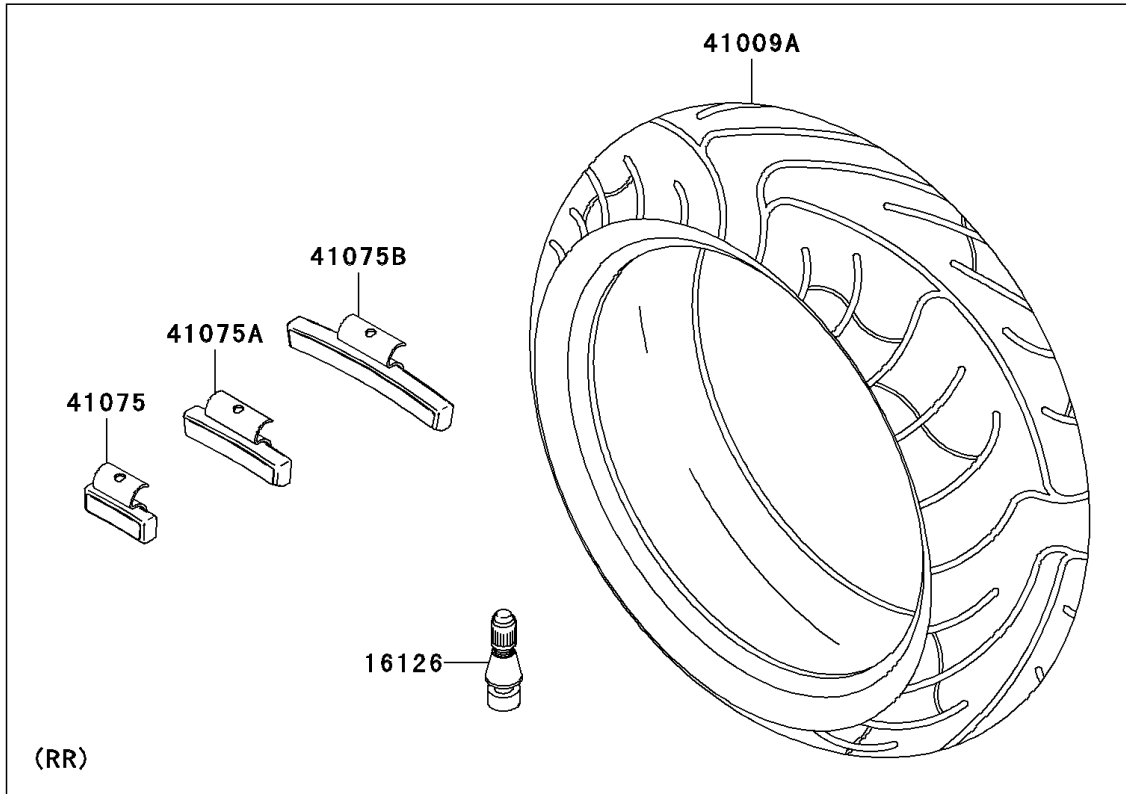

2003 ZR-7S PARTS DIAGRAM

Tires

F2210

2003 ZR-7S PARTS LIST

Tires

| ITEM NAME | PART NUMBER | QUANTITY |
|---|-------------|----------|
| VALVE,TIRE (Ref # 16126) | 16126-1140 | 2 |
| TIRE,FR,120/70ZR17(58W),BT020F (Ref # 41009) | 41009-1374 | 1 |
| TIRE,RR,160/60ZR17(69W),BT020R (Ref # 41009A) | 41009-1375 | 1 |
| BALANCER-WHEEL,10G,SILVER (Ref # 41075) | 41075-0014 | AR |
| BALANCER-WHEEL,20G,SILVER (Ref # 41075A) | 41075-0015 | AR |
| BALANCER-WHEEL,30G,SILVER (Ref # 41075B) | 41075-0016 | AR |