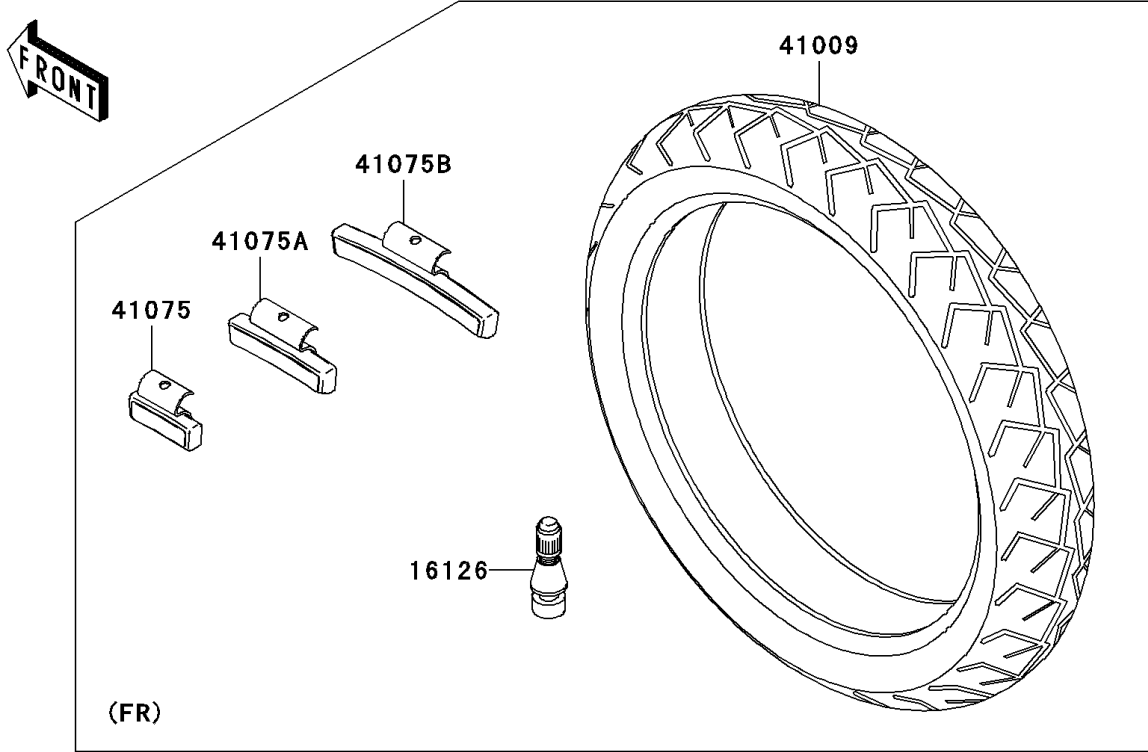

2003 ZR-7S PARTS DIAGRAM

Tires

F2210

2003 ZR-7S PARTS LIST

Tires

| ITEM NAME | PART NUMBER | QUANTITY |
|---|-------------|----------|
| VALVE,TIRE (Ref # 16126) | 16126-1140 | 2 |
| TIRE,FR,120/70ZR17(58W),BT020F (Ref # 41009) | 41009-1374 | 1 |
| TIRE,RR,160/60ZR17(69W),BT020R (Ref # 41009A) | 41009-1375 | 1 |
| BALANCER-WHEEL,10G,SILVER (Ref # 41075) | 41075-0014 | AR |
| BALANCER-WHEEL,20G,SILVER (Ref # 41075A) | 41075-0015 | AR |
| BALANCER-WHEEL,30G,SILVER (Ref # 41075B) | 41075-0016 | AR |