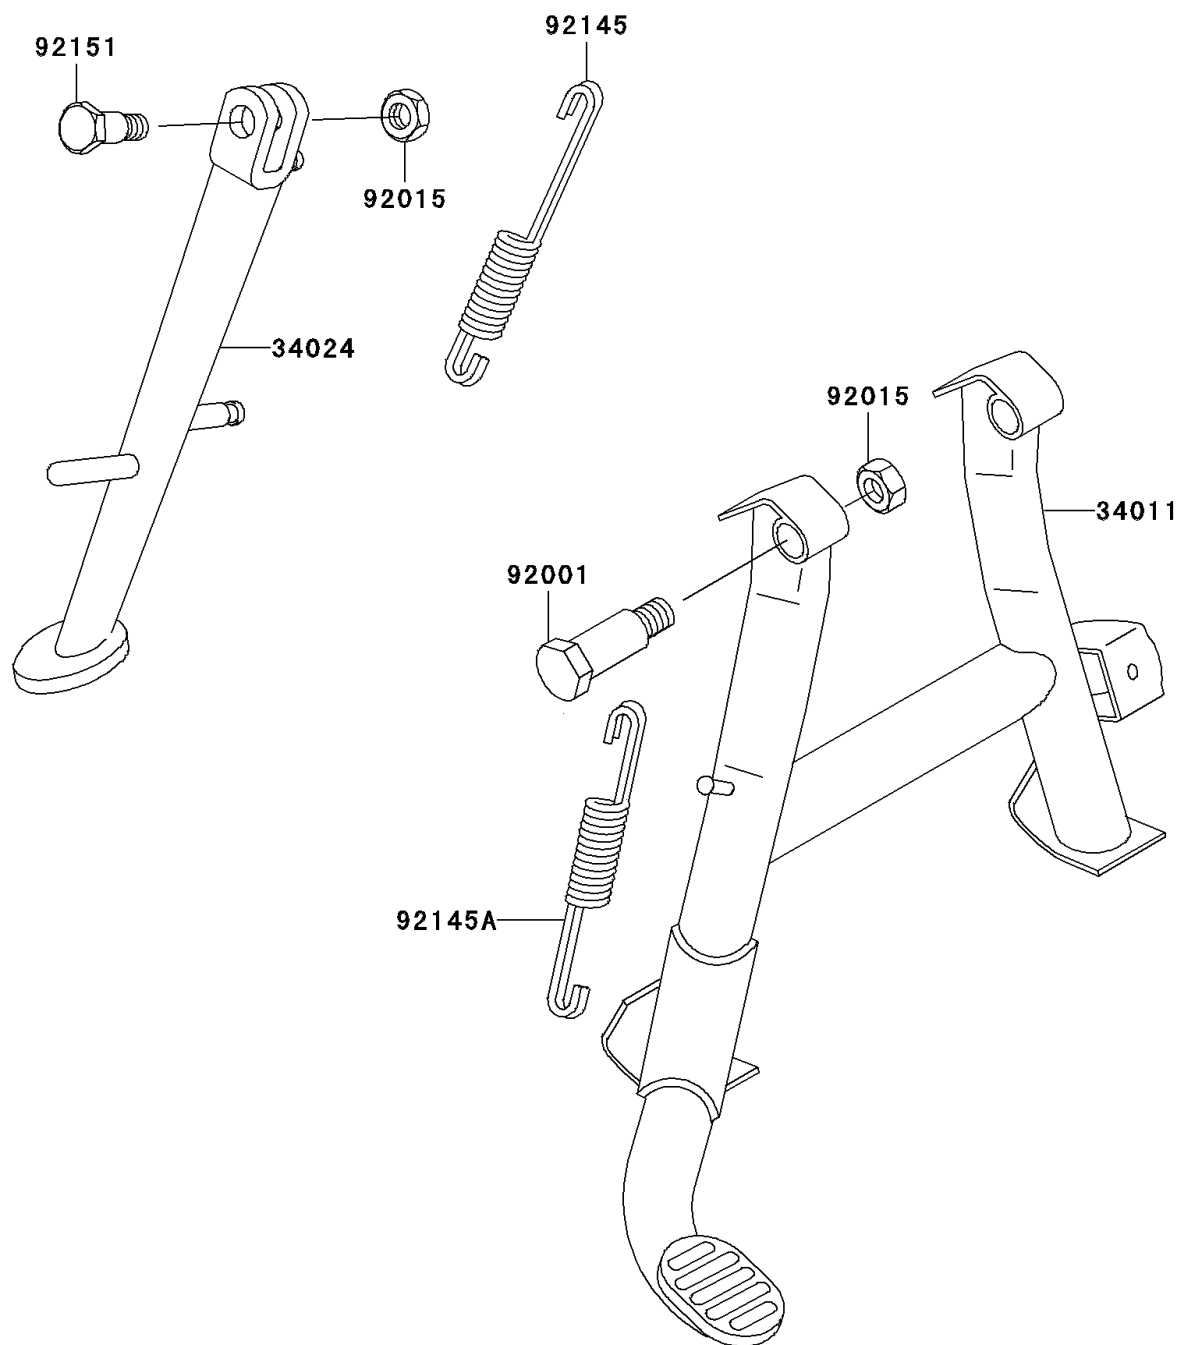

## 2004 ZR-7S (Canada Only) PARTS DIAGRAM

Stand(s)

F2190

## 2004 ZR-7S (Canada Only) PARTS LIST

Stand(s)

ITEM NAME	PART NUMBER	QUANTITY
STAND-CENTER,C.GRAY (Ref # 34011)	34011-1184-EZ	1
STAND-SIDE,C.GRAY (Ref # 34024)	34024-1367-EZ	1
BOLT,CENTER STAND (Ref # 92001)	92001-1214	1
NUT,LOCK,10MM,BLACK (Ref # 92015)	92015-1188	1
SPRING,SIDE STAND (Ref # 92145)	92145-0083	1
SPRING,CENTER STAND (Ref # 92145A)	92145-1236	1
BOLT,SIDE STAND (Ref # 92151)	92151-1291	1