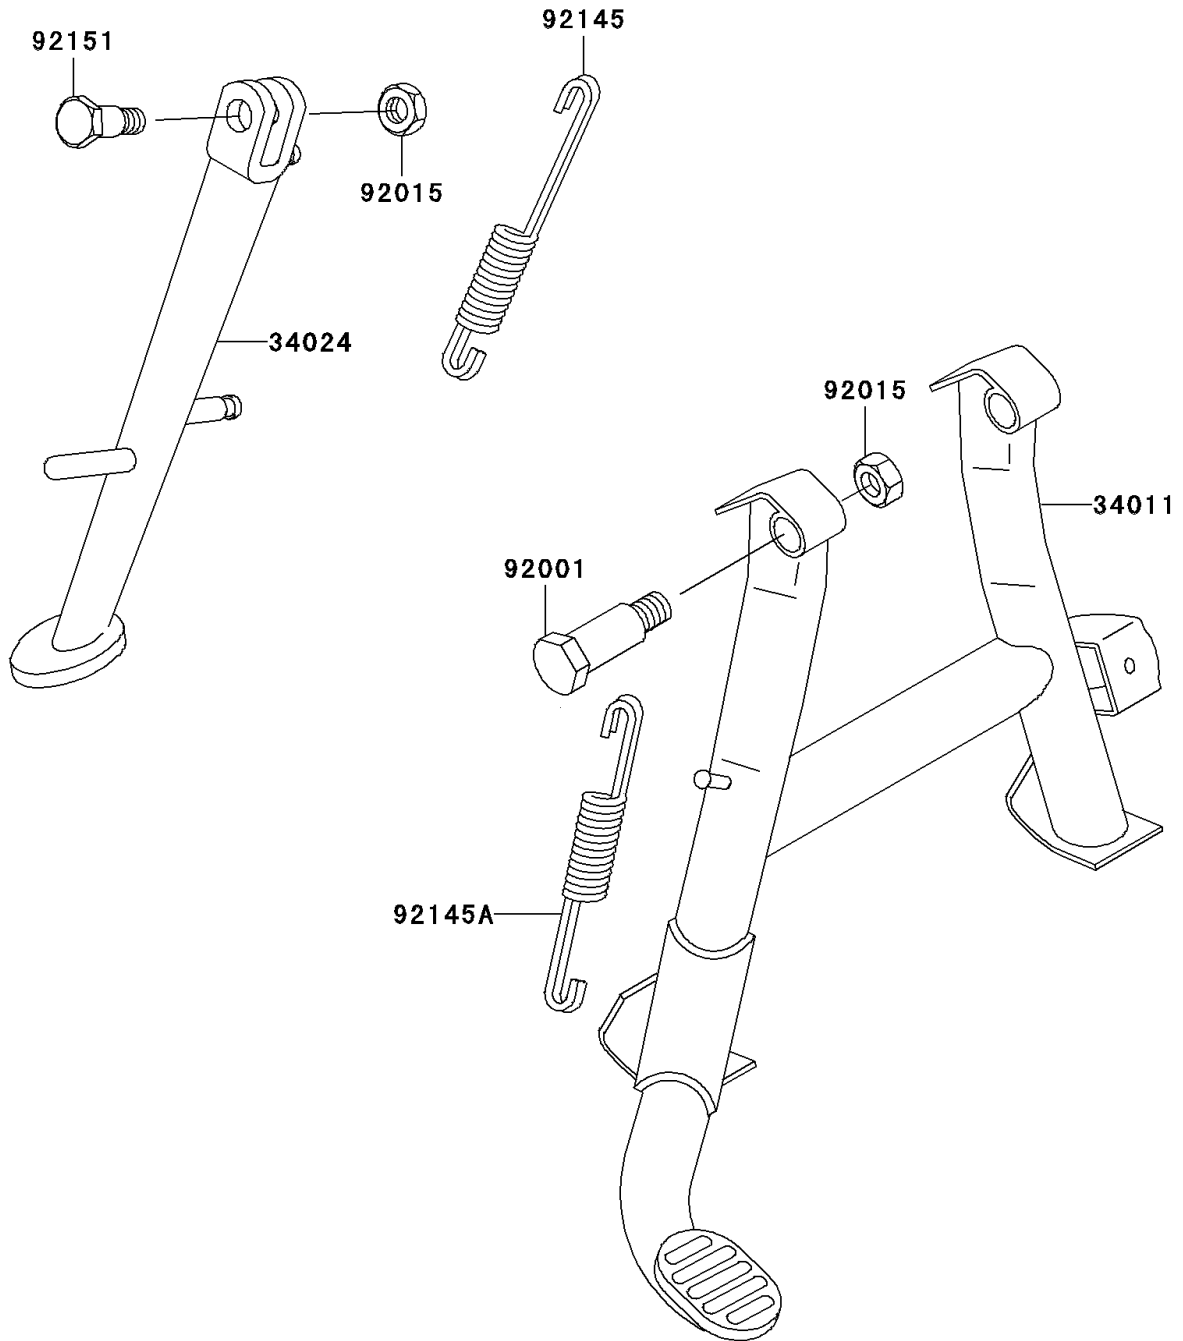

# 2003 ZR-7S PARTS DIAGRAM

Stand(s)

F2190

## 2003 ZR-7S PARTS LIST

Stand(s)

| ITEM NAME                          | PART NUMBER   | QUANTITY |
|------------------------------------|---------------|----------|
| STAND-CENTER,C.GRAY (Ref # 34011)  | 34011-1184-EZ | 1        |
| STAND-SIDE,C.GRAY (Ref # 34024)    | 34024-1367-EZ | 1        |
| BOLT,CENTER STAND (Ref # 92001)    | 92001-1214    | 2        |
| NUT,LOCK,10MM,BLACK (Ref # 92015)  | 92015-1188    | 3        |
| SPRING,SIDE STAND (Ref # 92145)    | 92145-0083    | 1        |
| SPRING,CENTER STAND (Ref # 92145A) | 92145-1236    | 1        |
| BOLT,SIDE STAND (Ref # 92151)      | 92151-1291    | 1        |