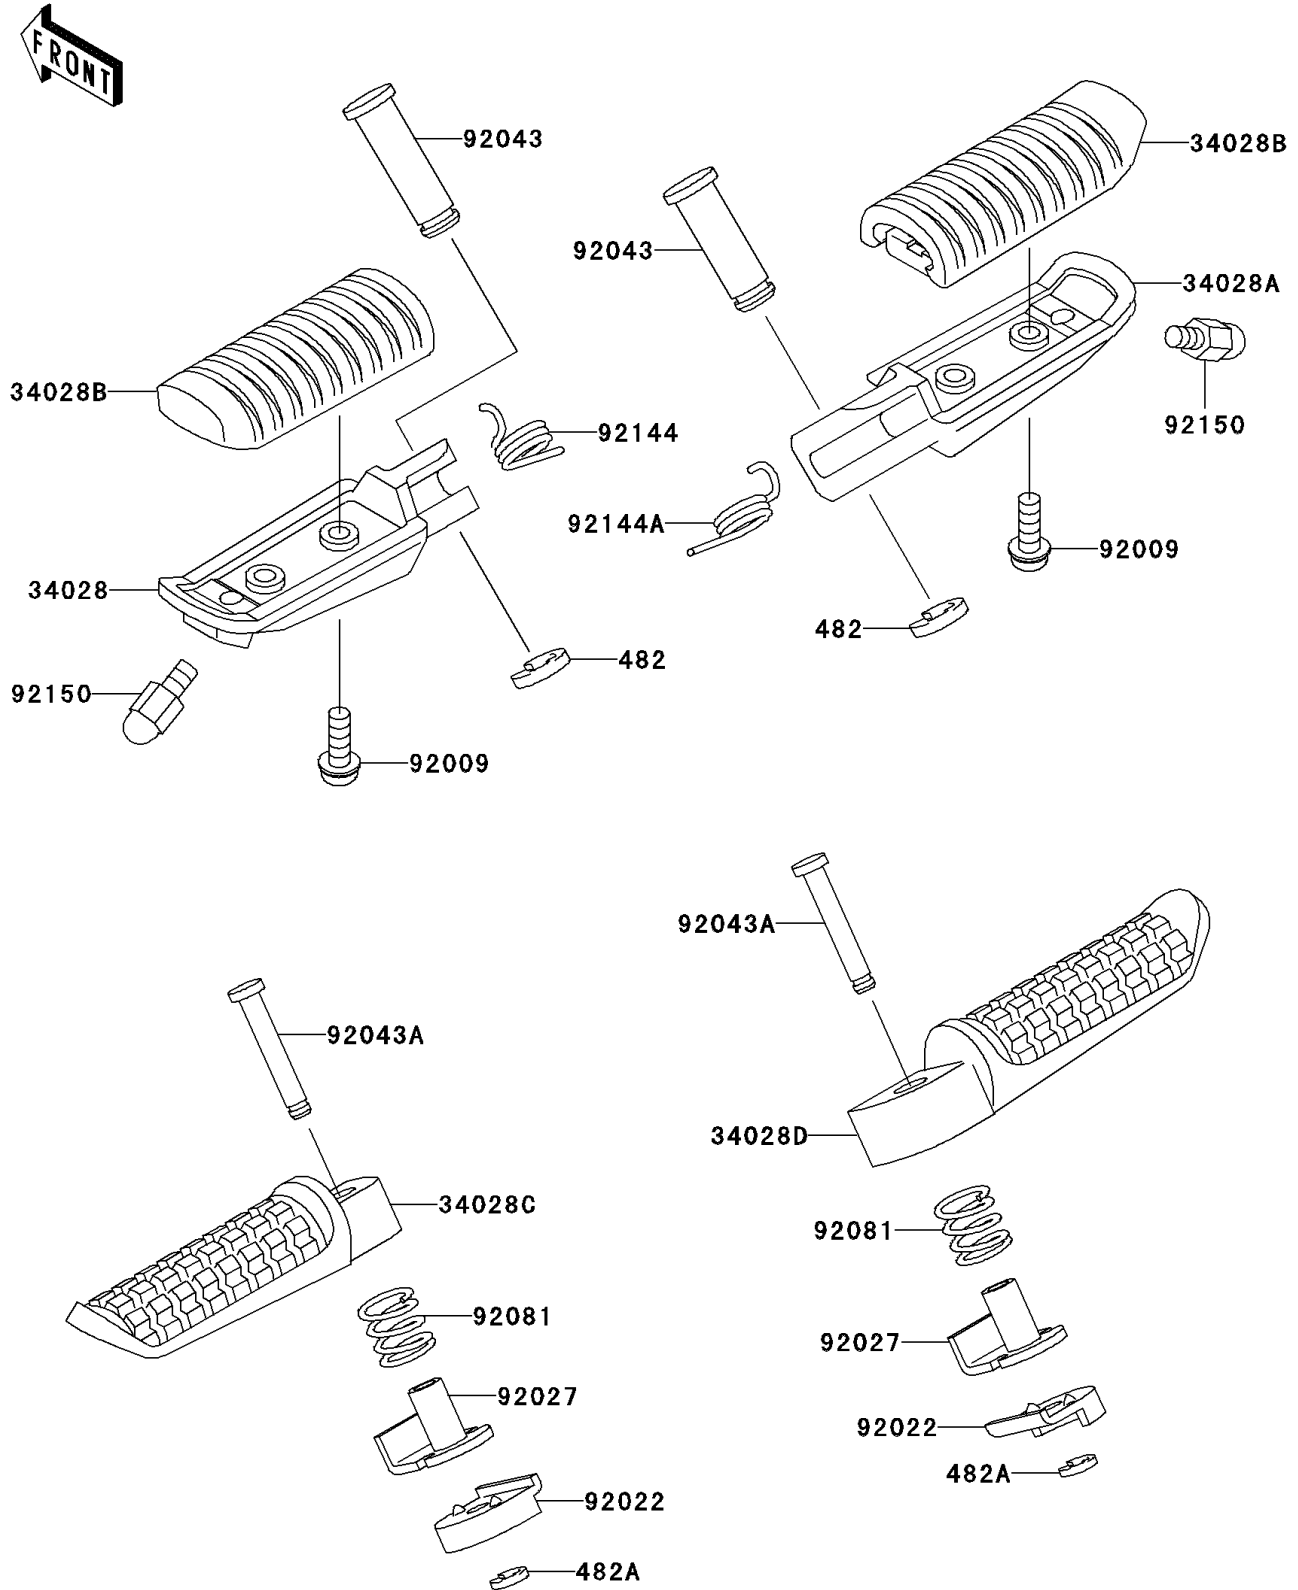

2003 ZR-7S PARTS DIAGRAM

Footrests

F2160

2003 ZR-7S PARTS LIST

Footrests

| ITEM NAME | PART NUMBER | QUANTITY |
|-----------------------------------|-------------|----------|
| CIRCLIP-TYPE-E,10MM (Ref # 482) | 482L0100 | 2 |
| CIRCLIP-TYPE-E,5MM (Ref # 482A) | 482L5000 | 2 |
| STEP,FR,LH (Ref # 34028) | 34028-1428 | 1 |
| STEP,FR,RH (Ref # 34028A) | 34028-1429 | 1 |
| STEP,FR,RUBBER (Ref # 34028B) | 34028-1430 | 2 |
| STEP,RR,LH (Ref # 34028C) | 34028-1488 | 1 |
| STEP,RR,RH (Ref # 34028D) | 34028-1489 | 1 |
| SCREW,5X14 (Ref # 92009) | 92009-1404 | 4 |
| WASHER,STEP,RR (Ref # 92022) | 92022-1507 | 2 |
| COLLAR,STEP (Ref # 92027) | 92027-1732 | 2 |
| PIN,12X42.5 (Ref # 92043) | 92043-1145 | 2 |
| PIN,6X40 (Ref # 92043A) | 92043-1595 | 2 |
| SPRING,STEP,RR (Ref # 92081) | 92081-1612 | 2 |
| SPRING,STEP RETURN (Ref # 92144) | 92144-1567 | 1 |
| SPRING,STEP RETURN (Ref # 92144A) | 92144-1568 | 1 |
| BOLT,BANK SENSOR (Ref # 92150) | 92150-1114 | 2 |