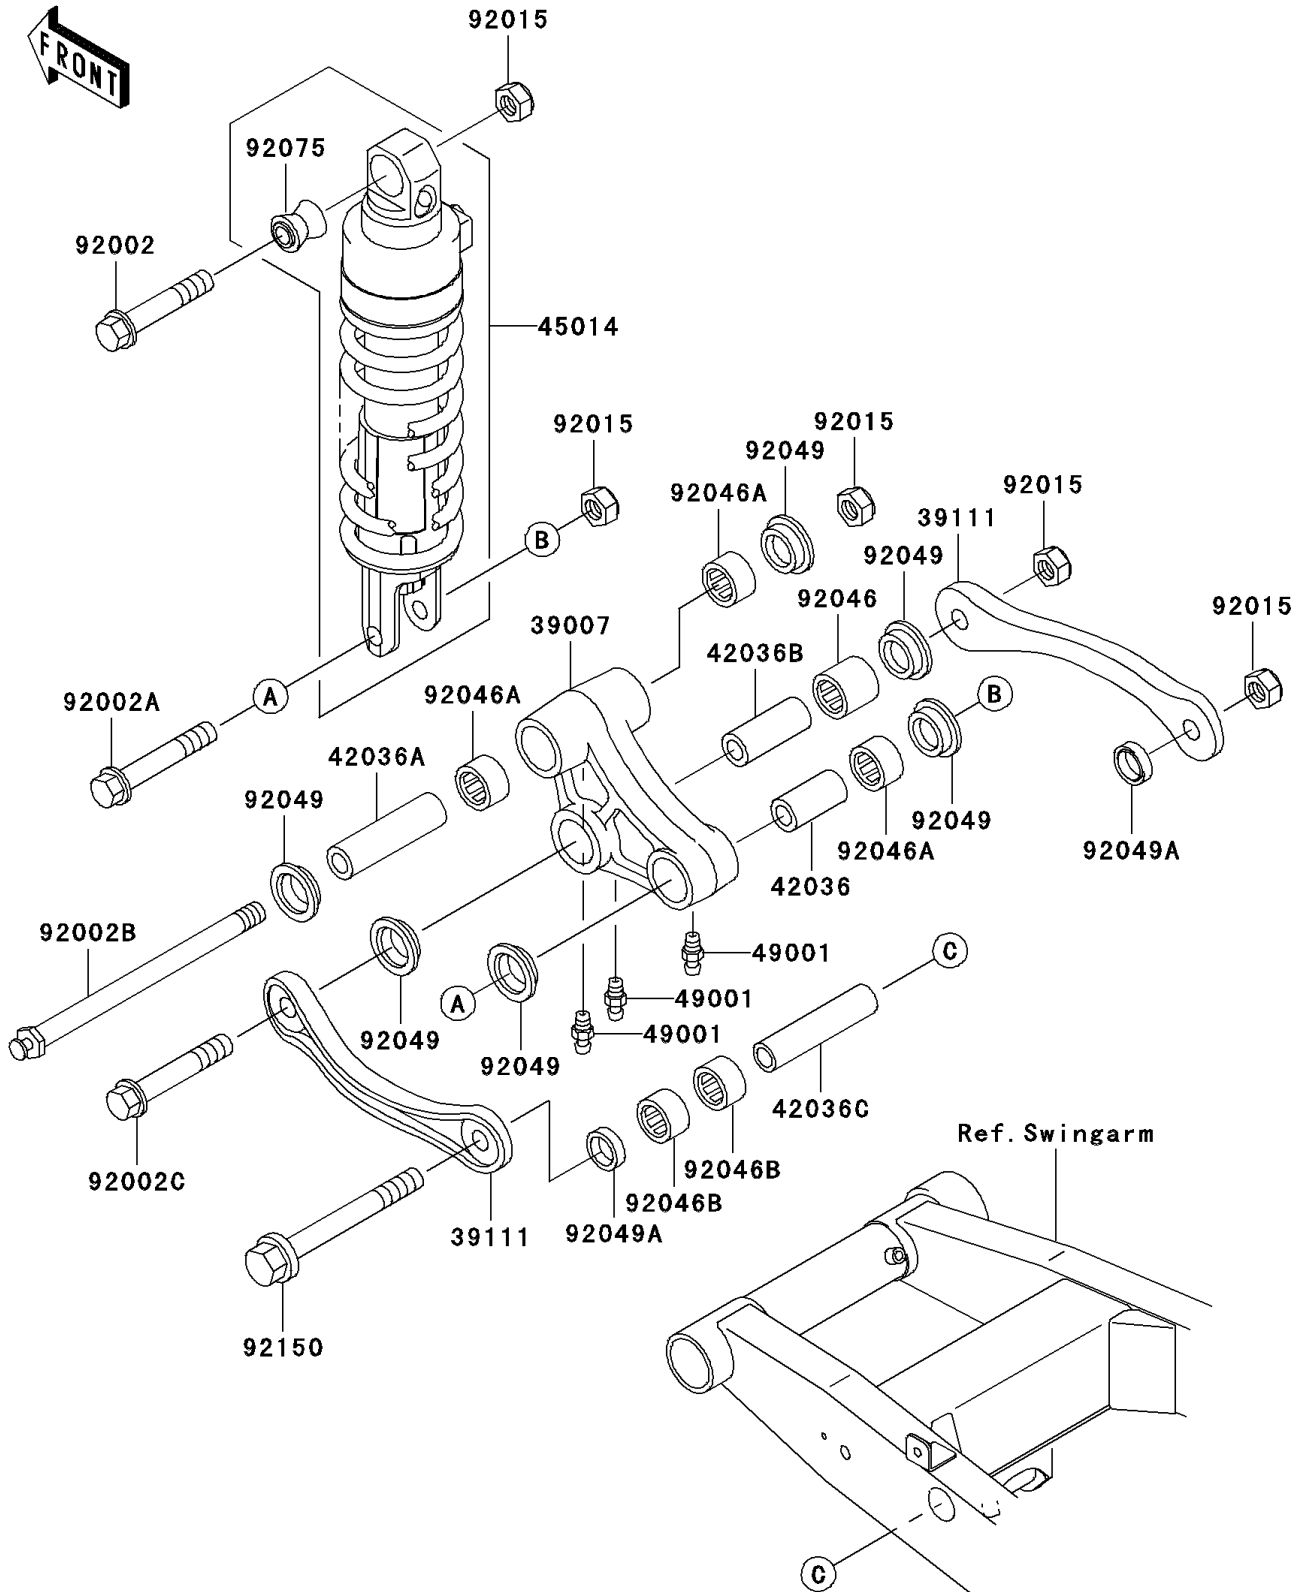

2003 ZR-7S PARTS DIAGRAM

Suspension/Shock Absorber

F2151

2003 ZR-7S PARTS LIST

Suspension/Shock Absorber

ITEM NAME	PART NUMBER	QUANTITY
ARM-SUSP,UNI TRAK (Ref # 39007)	39007-1281	1
ROD-TIE,SUSPENSION (Ref # 39111)	39111-1142	2
SLEEVE,12.1X20X32 (Ref # 42036)	42036-1077	1
SLEEVE,12.1X20X70 (Ref # 42036A)	42036-1079	1
SLEEVE,12.1X20X50 (Ref # 42036B)	42036-1111	1
SLEEVE,12.1X18X82 (Ref # 42036C)	42036-1231	1
SHOCKABSORBER,F.RED (Ref # 45014)	45014-1722-CD	1
NIPPLE-GREASE (Ref # 49001)	49001-0001	3
BOLT,12X48 (Ref # 92002)	92002-1052	1
BOLT,FLANGED,12X60 (Ref # 92002A)	92002-1464	1
BOLT,SUSPENSION ARM,12MM (Ref # 92002B)	92002-1784	1
BOLT,SUSPENSION ARM,12MM (Ref # 92002C)	92002-1785	1
NUT,LOCK,12MM,BLACK (Ref # 92015)	92015-1190	5
BEARING-NEEDLE,BM202726 (Ref # 92046)	92046-1110	1
BEARING-NEEDLE,BM202715 (Ref # 92046A)	92046-1112	3
BEARING-NEEDLE,18BM2416 (Ref # 92046B)	92046-1144	2
SEAL-OIL,ARM (Ref # 92049)	92049-1109	6
SEAL-OIL,KCR MF018N1 (Ref # 92049A)	92049-1493	2
DAMPER,SHOCKABSORBER (Ref # 92075)	92075-1654	1
BOLT,FLANGED,12X110 (Ref # 92150)	92150-1088	1