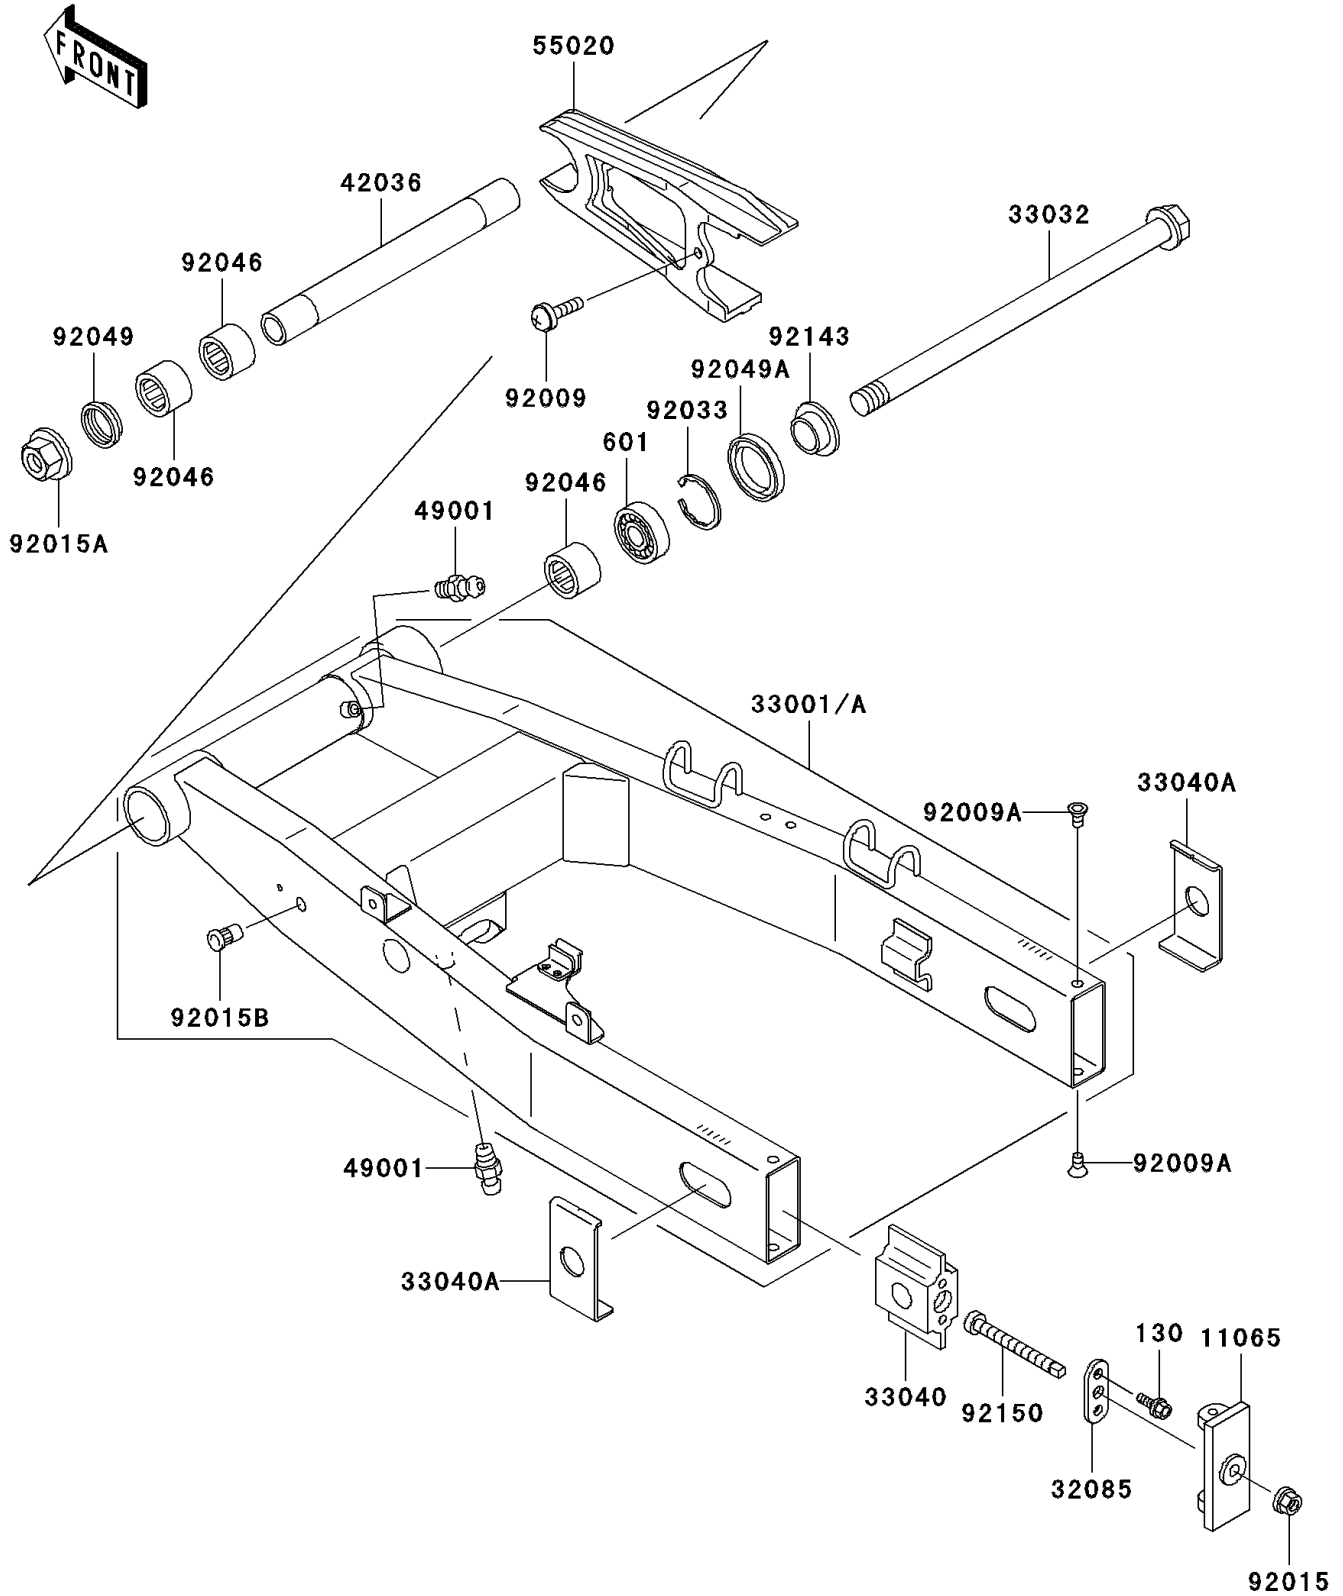

2004 ZR-7S (Canada Only) PARTS DIAGRAM

Swingarm

F2141

2004 ZR-7S (Canada Only) PARTS LIST

Swingarm

ITEM NAME	PART NUMBER	QUANTITY
BOLT-FLANGED (Ref # 130)	130P0616	1
BEARING-BALL,#6004 (Ref # 601)	601A6004	1
CAP,CHAIN ADJUSTER,SILVER (Ref # 11065)	11065-1132-CE	1
STOPPER,CHAIN ADJUSTER (Ref # 32085)	32085-1408	1
ARM-COMP-SWING,BLACK (Ref # 33001A)	33001-1569-10	1
SHAFT-SWING ARM (Ref # 33032)	33032-1142	1
ADJUSTER-CHAIN,INNER (Ref # 33040)	33040-1142	1
ADJUSTER-CHAIN,OUTER (Ref # 33040A)	33040-1143	1
SLEEVE,SWING ARM,L=219.5 (Ref # 42036)	42036-1358	1
NIPPLE-GREASE (Ref # 49001)	49001-0001	1
GUARD,CHAIN (Ref # 55020)	55020-1690	1
SCREW,6X22 (Ref # 92009)	92009-1664	1
SCREW,6X12 (Ref # 92009A)	92009-1894	1
NUT,FLANGED,8MM (Ref # 92015)	92015-1406	1
NUT,FLANGED,20MM (Ref # 92015A)	92015-1724	1
NUT,POP,6MM,L=15 (Ref # 92015B)	92015-1791	1
RING-SNAP,42MM (Ref # 92033)	92033-1041	1
BEARING-NEEDLE,BM2817 (Ref # 92046)	92046-1111	1
SEAL-OIL (Ref # 92049)	92049-1181	1
SEAL-OIL,TC28426.5 (Ref # 92049A)	92049-1185	1
COLLAR,SWING ARM,RH,L=12.5 (Ref # 92143)	92143-1727	1
BOLT,CHAIN ADJUSTER (Ref # 92150)	92150-1285	1