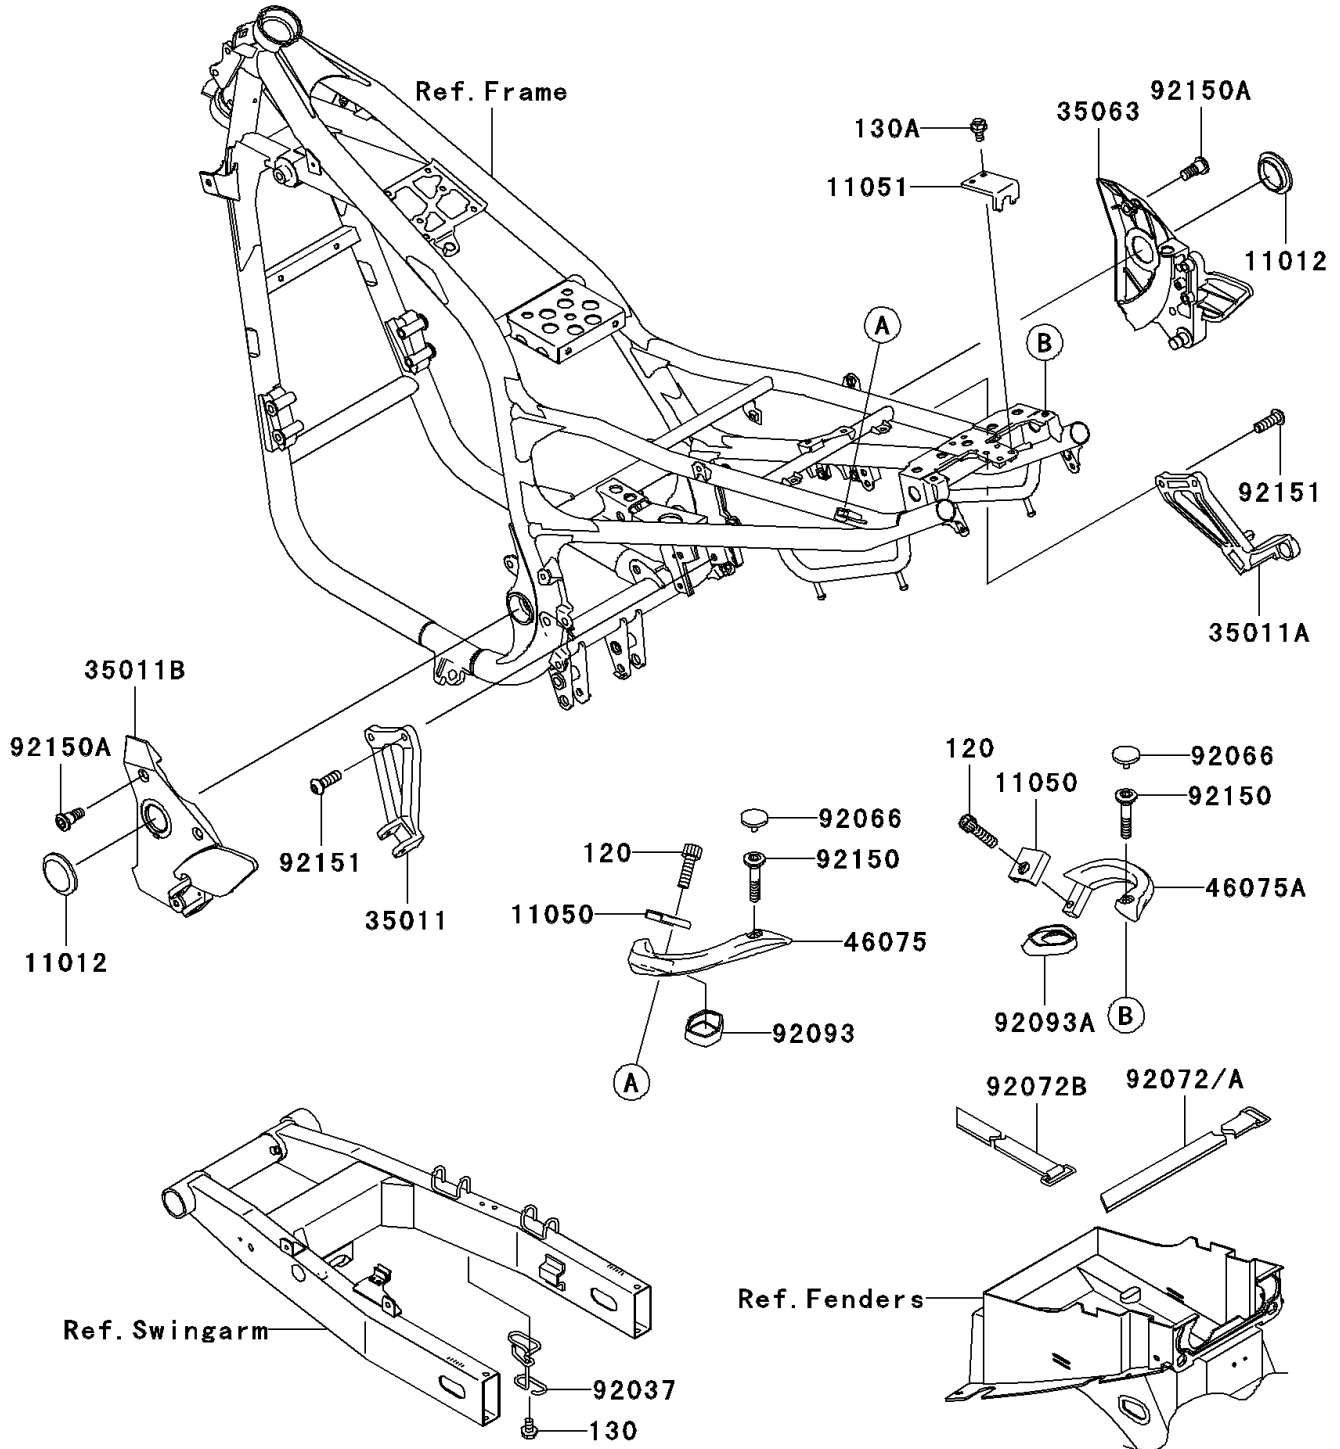

2003 ZR-7S PARTS DIAGRAM

Frame Fittings

F2131

2003 ZR-7S PARTS LIST

Frame Fittings

ITEM NAME	PART NUMBER	QUANTITY
BOLT-SOCKET,8X30,BLACK (Ref # 120)	120S0830	2
BOLT-FLANGED,6X10,BLACK (Ref # 130)	130J0610	1
BOLT-FLANGED (Ref # 130A)	130J0612	2
CAP (Ref # 11012)	11012-1657	2
BRACKET,TAIL GRIP (Ref # 11050)	11050-1797	2
BRACKET,TAIL LAMP (Ref # 11051)	11051-1455	1
STAY,RR,LH (Ref # 35011)	35011-1554	1
STAY,RR,RH (Ref # 35011A)	35011-1555	1
STAY,FRONT STEP,LH,C.GRAY (Ref # 35011B)	35011-1998-EZ	1
STAY,FRONT STEP,RH,C.GRAY (Ref # 35063)	35063-1051-EZ	1
GRIP,RR,LH,F.BLACK (Ref # 46075)	46075-1197-21	1
GRIP,RR,RH,F.BLACK (Ref # 46075A)	46075-1198-21	1
CLAMP,TUBE (Ref # 92037)	92037-1942	1
PLUG (Ref # 92066)	92066-1216	2
BAND,L=160 (Ref # 92072B)	92072-1381	1
SEAL,REAR GRIP,LH (Ref # 92093)	92093-1476	1
SEAL,REAR GRIP,RH (Ref # 92093A)	92093-1477	1
BOLT,SOCKET,8X40 (Ref # 92150)	92150-1735	2
BOLT,SOCKET,8X20 (Ref # 92150A)	92150-1839	6
BOLT,SOCKET,8X25 (Ref # 92151)	92151-1593	4
BAND,L=470 (Ref # 92072)	92072-1331	1
BAND,L=540 (Ref # 92072A)	92072-1378	1