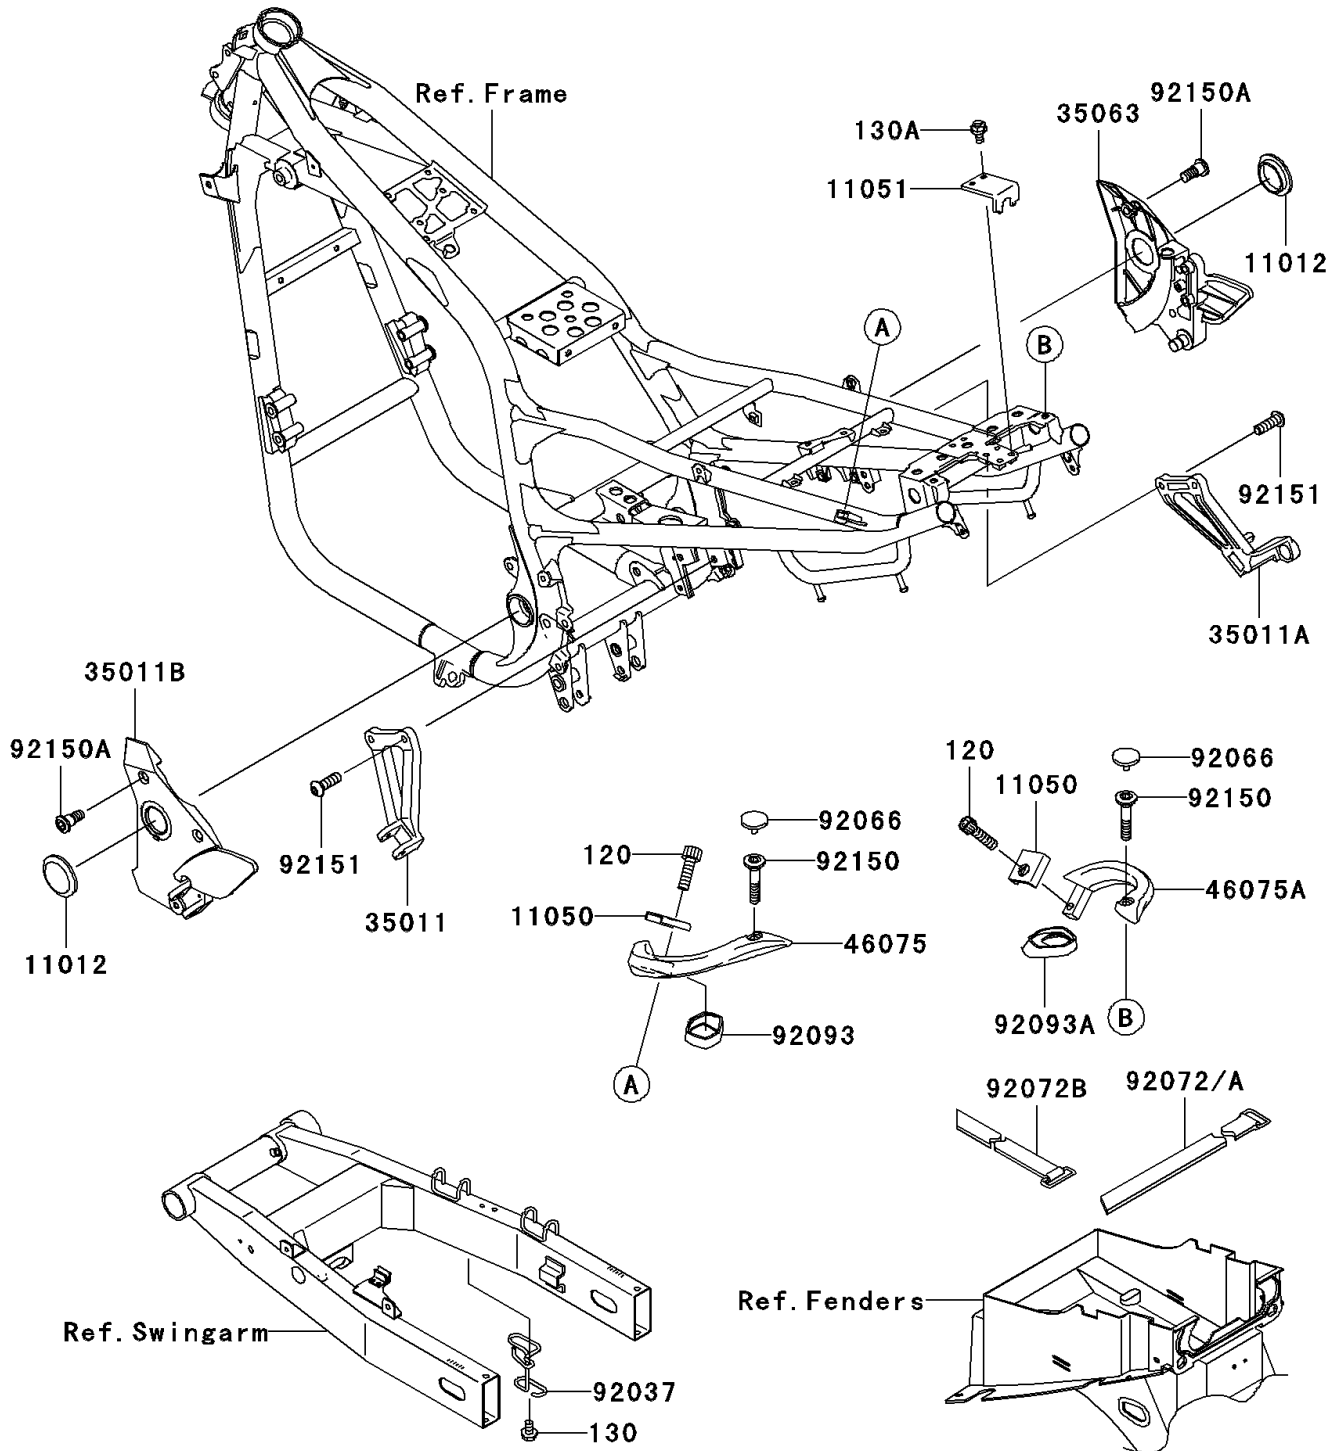

# 2003 ZR-7S PARTS DIAGRAM

Frame Fittings

F2131

## 2003 ZR-7S PARTS LIST

### Frame Fittings

ITEM NAME	PART NUMBER	QUANTITY
BOLT-SOCKET,8X30,BLACK (Ref # 120)	120S0830	2
BOLT-FLANGED,6X10,BLACK (Ref # 130)	130J0610	1
BOLT-FLANGED (Ref # 130A)	130J0612	2
CAP (Ref # 11012)	11012-1657	2
BRACKET,TAIL GRIP (Ref # 11050)	11050-1797	2
BRACKET,TAIL LAMP (Ref # 11051)	11051-1455	1
STAY,RR,LH (Ref # 35011)	35011-1554	1
STAY,RR,RH (Ref # 35011A)	35011-1555	1
STAY,FRONT STEP,LH,C.GRAY (Ref # 35011B)	35011-1998-EZ	1
STAY,FRONT STEP,RH,C.GRAY (Ref # 35063)	35063-1051-EZ	1
GRIP,RR,LH,F.BLACK (Ref # 46075)	46075-1197-21	1
GRIP,RR,RH,F.BLACK (Ref # 46075A)	46075-1198-21	1
CLAMP,TUBE (Ref # 92037)	92037-1942	1
PLUG (Ref # 92066)	92066-1216	2
BAND,L=160 (Ref # 92072B)	92072-1381	1
SEAL,REAR GRIP,LH (Ref # 92093)	92093-1476	1
SEAL,REAR GRIP,RH (Ref # 92093A)	92093-1477	1
BOLT,SOCKET,8X40 (Ref # 92150)	92150-1735	2
BOLT,SOCKET,8X20 (Ref # 92150A)	92150-1839	6
BOLT,SOCKET,8X25 (Ref # 92151)	92151-1593	4
BAND,L=470 (Ref # 92072)	92072-1331	1
BAND,L=540 (Ref # 92072A)	92072-1378	1