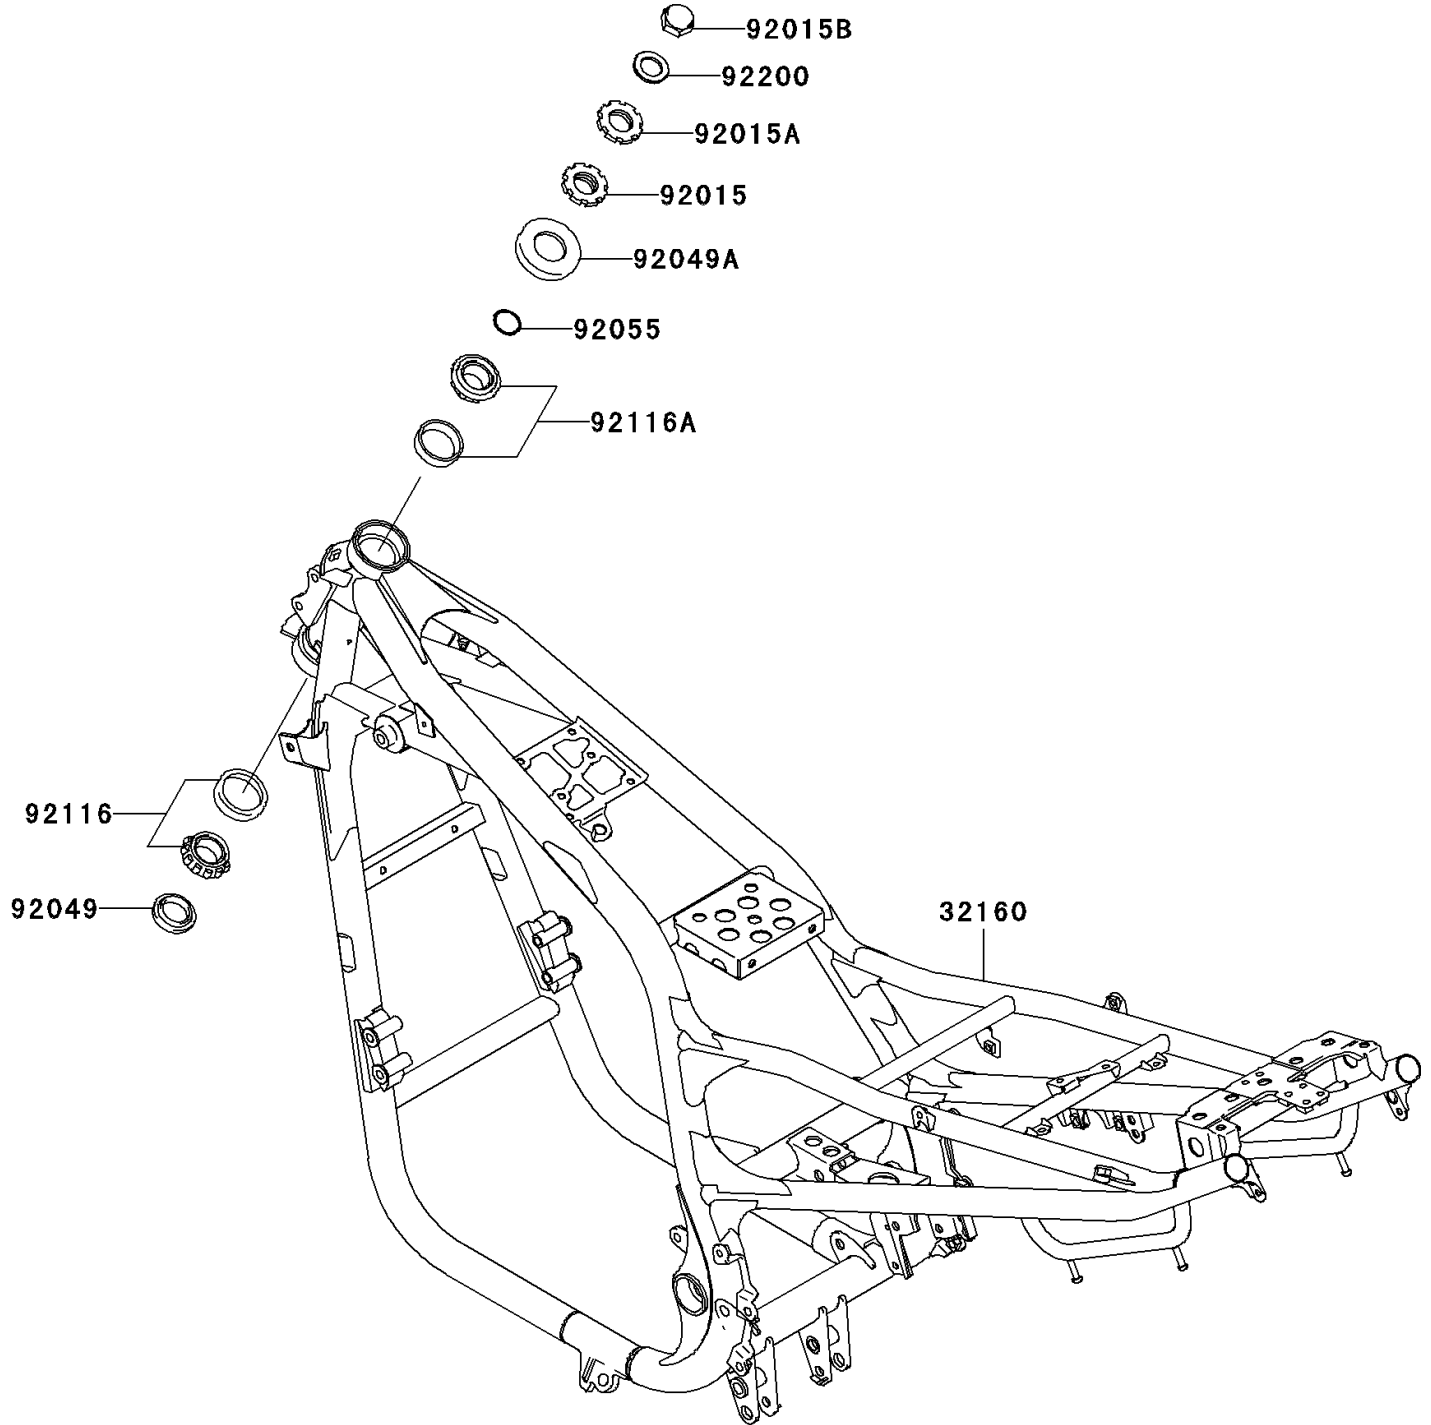

2003 ZR-7S PARTS DIAGRAM

Frame

F2120

2003 ZR-7S PARTS LIST

Frame

ITEM NAME	PART NUMBER	QUANTITY
FRAME-COMP,C.GRAY (Ref # 32160)	32160-1704-EZ	1
NUT,25MM (Ref # 92015)	92015-1803	1
NUT,25MM (Ref # 92015A)	92015-1810	1
NUT,CAP,22MM (Ref # 92015B)	92015-1873	1
SEAL-OIL,XMHE36X52X4J (Ref # 92049)	92049-1162	1
SEAL-OIL,STEERING STEM (Ref # 92049A)	92049-1214	1
RING-O,ID=24.5 (Ref # 92055)	92055-1459	1
BEARING-ROLLER,HR320/28XJ (Ref # 92116)	92116-1009	1
BEARING-ROLLER,HI-CAP32005JR-1 (Ref # 92116A)	92116-1056	1
WASHER,22.5X36X3.2 (Ref # 92200)	92200-0134	1