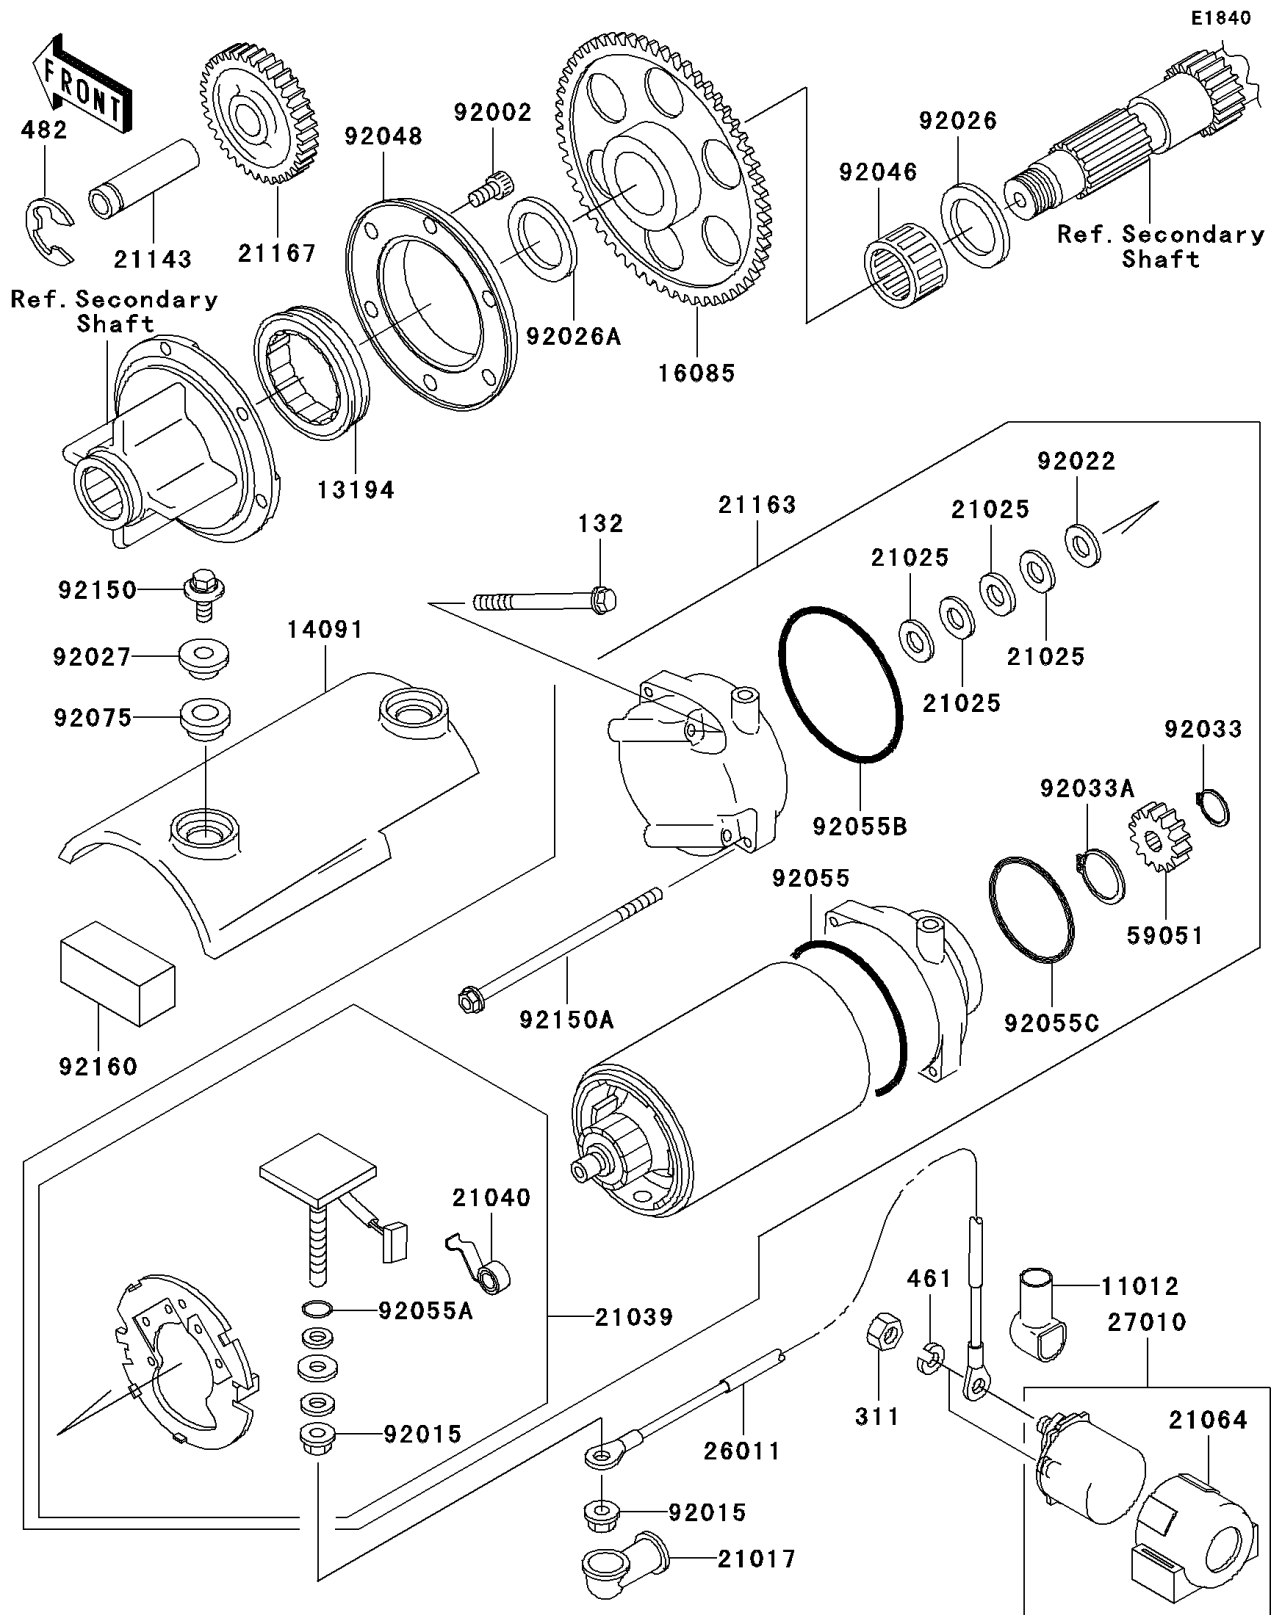

2003 ZR-7S PARTS DIAGRAM

Starter Motor

2003 ZR-7S PARTS LIST

Starter Motor

ITEM NAME	PART NUMBER	QUANTITY
BOLT-FLANGED-SMALL (Ref # 132)	132G0660	2
NUT-HEX,6MM (Ref # 311)	311B0600	2
WASHER-SPRING,6MM (Ref # 461)	461F0600	2
CIRCLIP-TYPE-E,12MM (Ref # 482)	482J0200	1
CAP,TERMINAL (Ref # 11012)	11012-1354	1
CLUTCH-ONEWAY (Ref # 13194)	13194-1086	1
COVER,STERTERMOTOR (Ref # 14091)	14091-1104	1
GEAR,STARTER,58T (Ref # 16085)	16085-1300	1
GROMMET,STARTER TERMINAL (Ref # 21017)	21017-017	1
WASHER,9.1X18X0.2 (Ref # 21025)	21025-011	4
BRUSH,CARBON (Ref # 21039)	21039-1062	1
SPRING-BRUSH (Ref # 21040)	21040-1057	2
DAMPER,MAGNETIC SWITCH (Ref # 21064)	21064-002	1
SHAFT,IDLE GEAR (Ref # 21143)	21143-003	1
STARTER-ELECTRIC (Ref # 21163)	21163-1222	1
GEAR-SPUR,IDLE,29T (Ref # 21167)	21167-004	1
WIRE-LEAD (Ref # 26011)	26011-1809	1
SWITCH,MAGNETIC (Ref # 27010)	27010-1410	1
GEAR-SPUR,STARTER (Ref # 59051)	59051-1401	1
BOLT,SOCKET,6X12 (Ref # 92002)	92002-1796	6
NUT,STARTER MOTOR (Ref # 92015)	92015-1476	2
WASHER,9.1X18X0.8 (Ref # 92022)	92022-1132	1
SPACER,25X36X3.2 (Ref # 92026)	92026-1025	1
SPACER,25.3X36X2.0 (Ref # 92026A)	92026-1533	1
COLLAR,L=7.4 (Ref # 92027)	92027-1848	2
RING-SNAP,13MM (Ref # 92033)	92033-037	1
RING-SNAP,17MM (Ref # 92033A)	92033-1326	1
BEARING-NEEDLE,K253017 (Ref # 92046)	92046-056	1
RACE,ONEWAY CLUTCH (Ref # 92048)	92048-1068	1

2003 ZR-7S PARTS LIST

Starter Motor

ITEM NAME	PART NUMBER	QUANTITY
RING-O,64MM (Ref # 92055)	92055-1086	1
RING-O,4.5X2.0 (Ref # 92055A)	92055-1370	1
RING-O,STARTER MOTOR (Ref # 92055B)	92055-1381	1
RING-O,40MM (Ref # 92055C)	92055-1669	1
DAMPER (Ref # 92075)	92075-1244	2
BOLT,FLANGED,6X16 (Ref # 92150)	92150-1506	2
BOLT,FLANGED,6X120 (Ref # 92150A)	92150-1729	2
DAMPER (Ref # 92160)	92160-1272	2