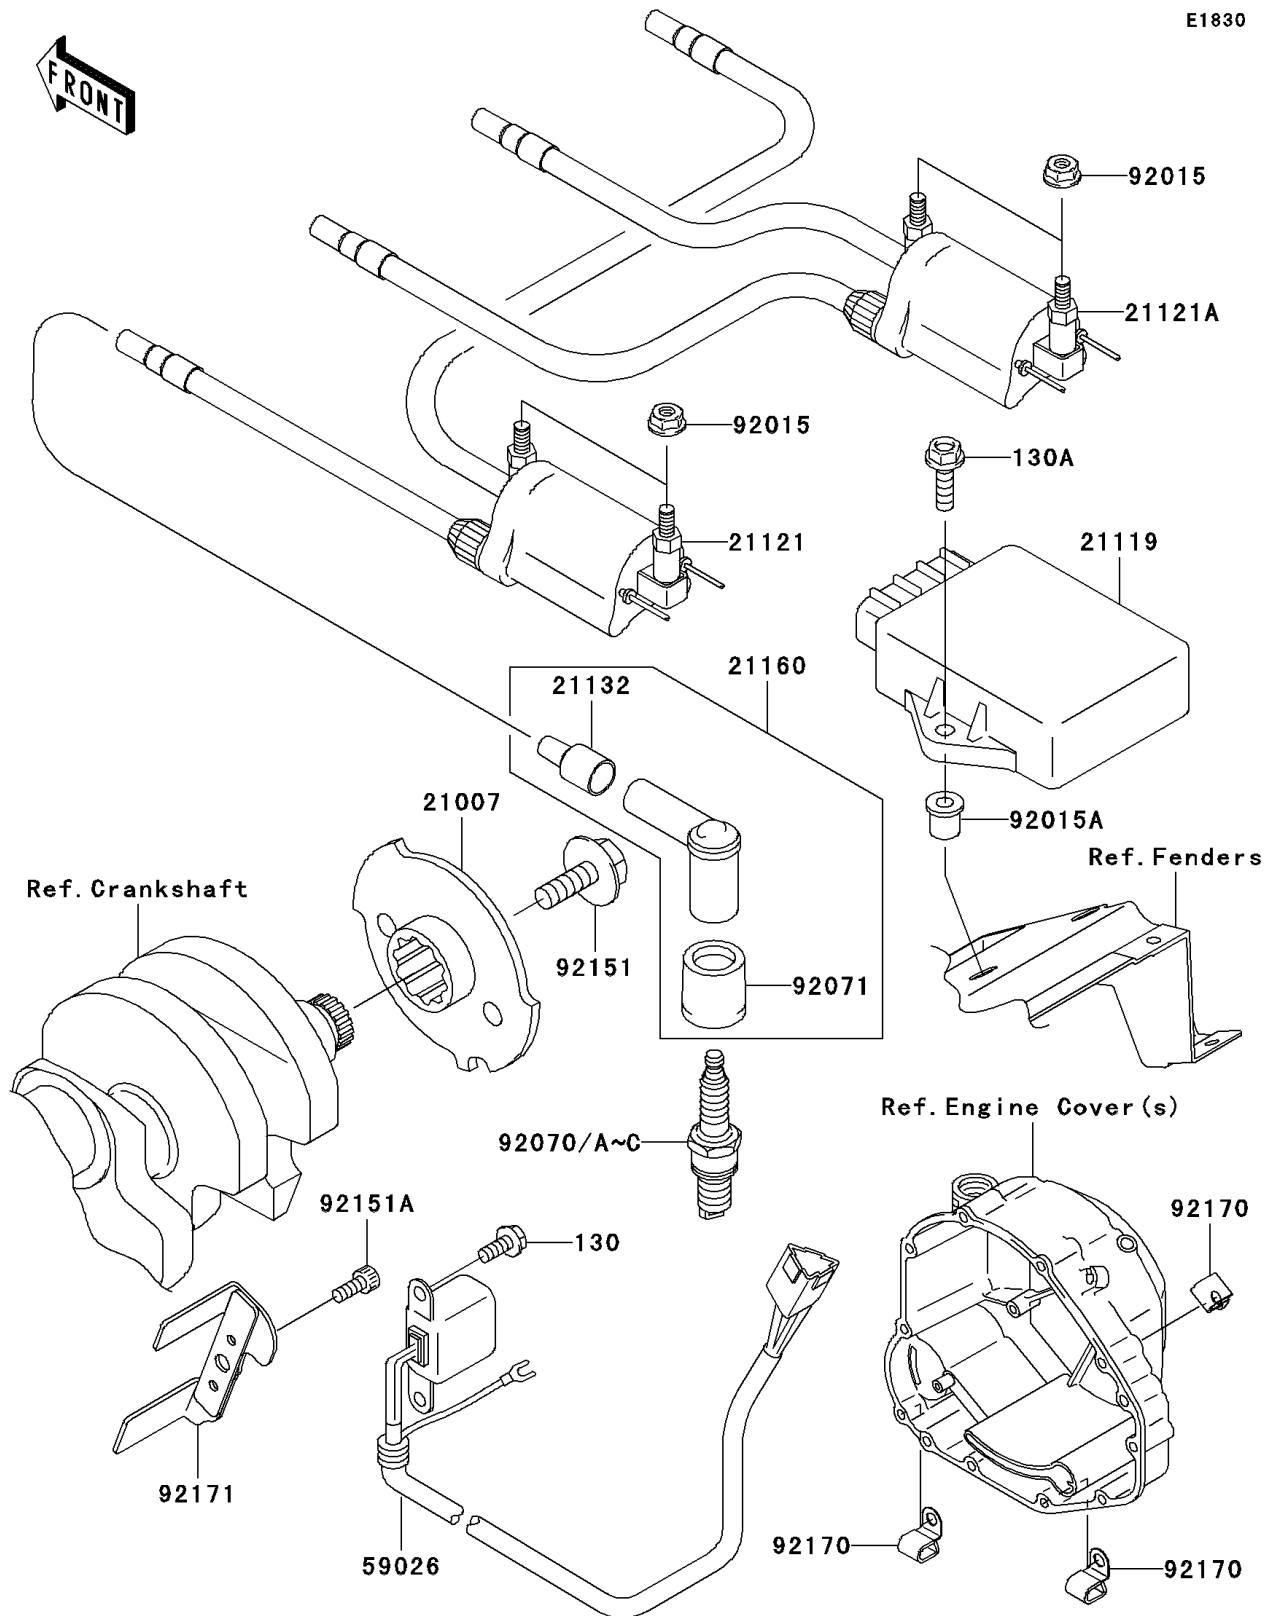

2004 ZR-7S (Canada Only) PARTS DIAGRAM

Ignition System

E1830

2004 ZR-7S (Canada Only) PARTS LIST

Ignition System

ITEM NAME	PART NUMBER	QUANTITY
BOLT-FLANGED (Ref # 130)	130G0512	1
BOLT-FLANGED (Ref # 130A)	130J0620	1
ROTOR (Ref # 21007)	21007-1353	1
IGNITER (Ref # 21119)	21119-1541	1
COIL-IGNITION,#1 (Ref # 21121)	21121-1177	1
COIL-IGNITION,#2 (Ref # 21121A)	21121-1178	1
GROMMET,HIGH TENSION (Ref # 21132)	21132-005	1
CAP-ASSY-PLUG (Ref # 21160)	21160-1085	1
COIL-PULSING (Ref # 59026)	59026-1152	1
NUT,FLANGED,6MM (Ref # 92015)	92015-1193	1
NUT (Ref # 92015A)	92015-1700	1
PLUG-SPARK,X24ESR-U(ND) (Ref # 92070)		2
PLUG-SPARK,DR9EA(NGK) (Ref # 92070B)	92070-1189	1
PLUG-SPARK,DR8EA(NGK) (Ref # 92070C)	92070-1199	1
GROMMET,PLUG CAP (Ref # 92071)	92071-1184	1
BOLT,8X23 (Ref # 92151)	92151-1308	1
BOLT,SOCKET,5X12 (Ref # 92151A)	92151-1365	1
CLAMP (Ref # 92170)	92170-1577	1
CLAMP (Ref # 92171)	92171-1150	1