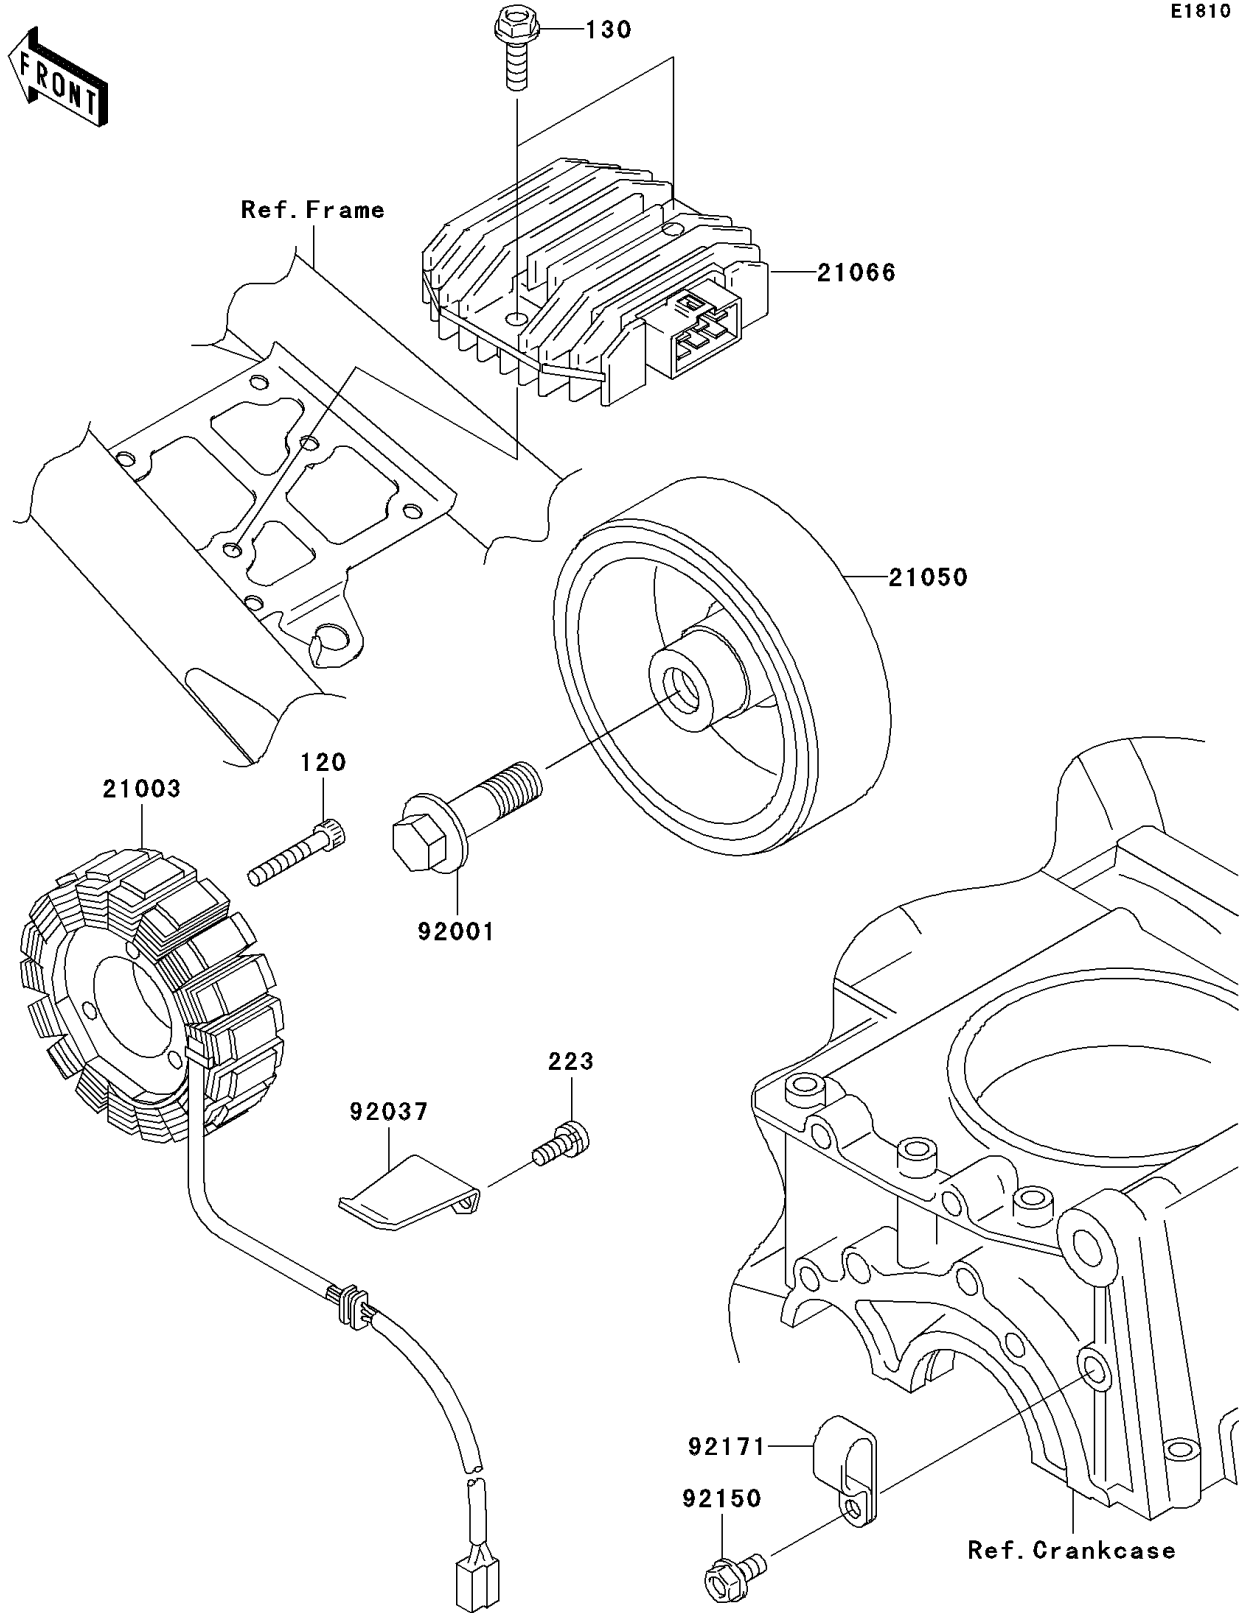

2003 ZR-7S PARTS DIAGRAM

Generator

E1810

2003 ZR-7S PARTS LIST

Generator

ITEM NAME	PART NUMBER	QUANTITY
BOLT-SOCKET,5X30 (Ref # 120)	120P0530	3
BOLT-FLANGED (Ref # 130)	130H0620	2
SCREW-PAN-WS-CROS (Ref # 223)	223B0512	2
STATOR (Ref # 21003)	21003-1349	1
FLYWHEEL (Ref # 21050)	21050-1183	1
REGULATOR-VOLTAGE (Ref # 21066)	21066-1089	1
BOLT,FLANGED,12X40 (Ref # 92001)	92001-1146	1
CLAMP,GENERATOR LEAD (Ref # 92037)	92037-1122	1
BOLT,6X12 (Ref # 92150)	92150-1826	1
CLAMP (Ref # 92171)	92171-1279	1