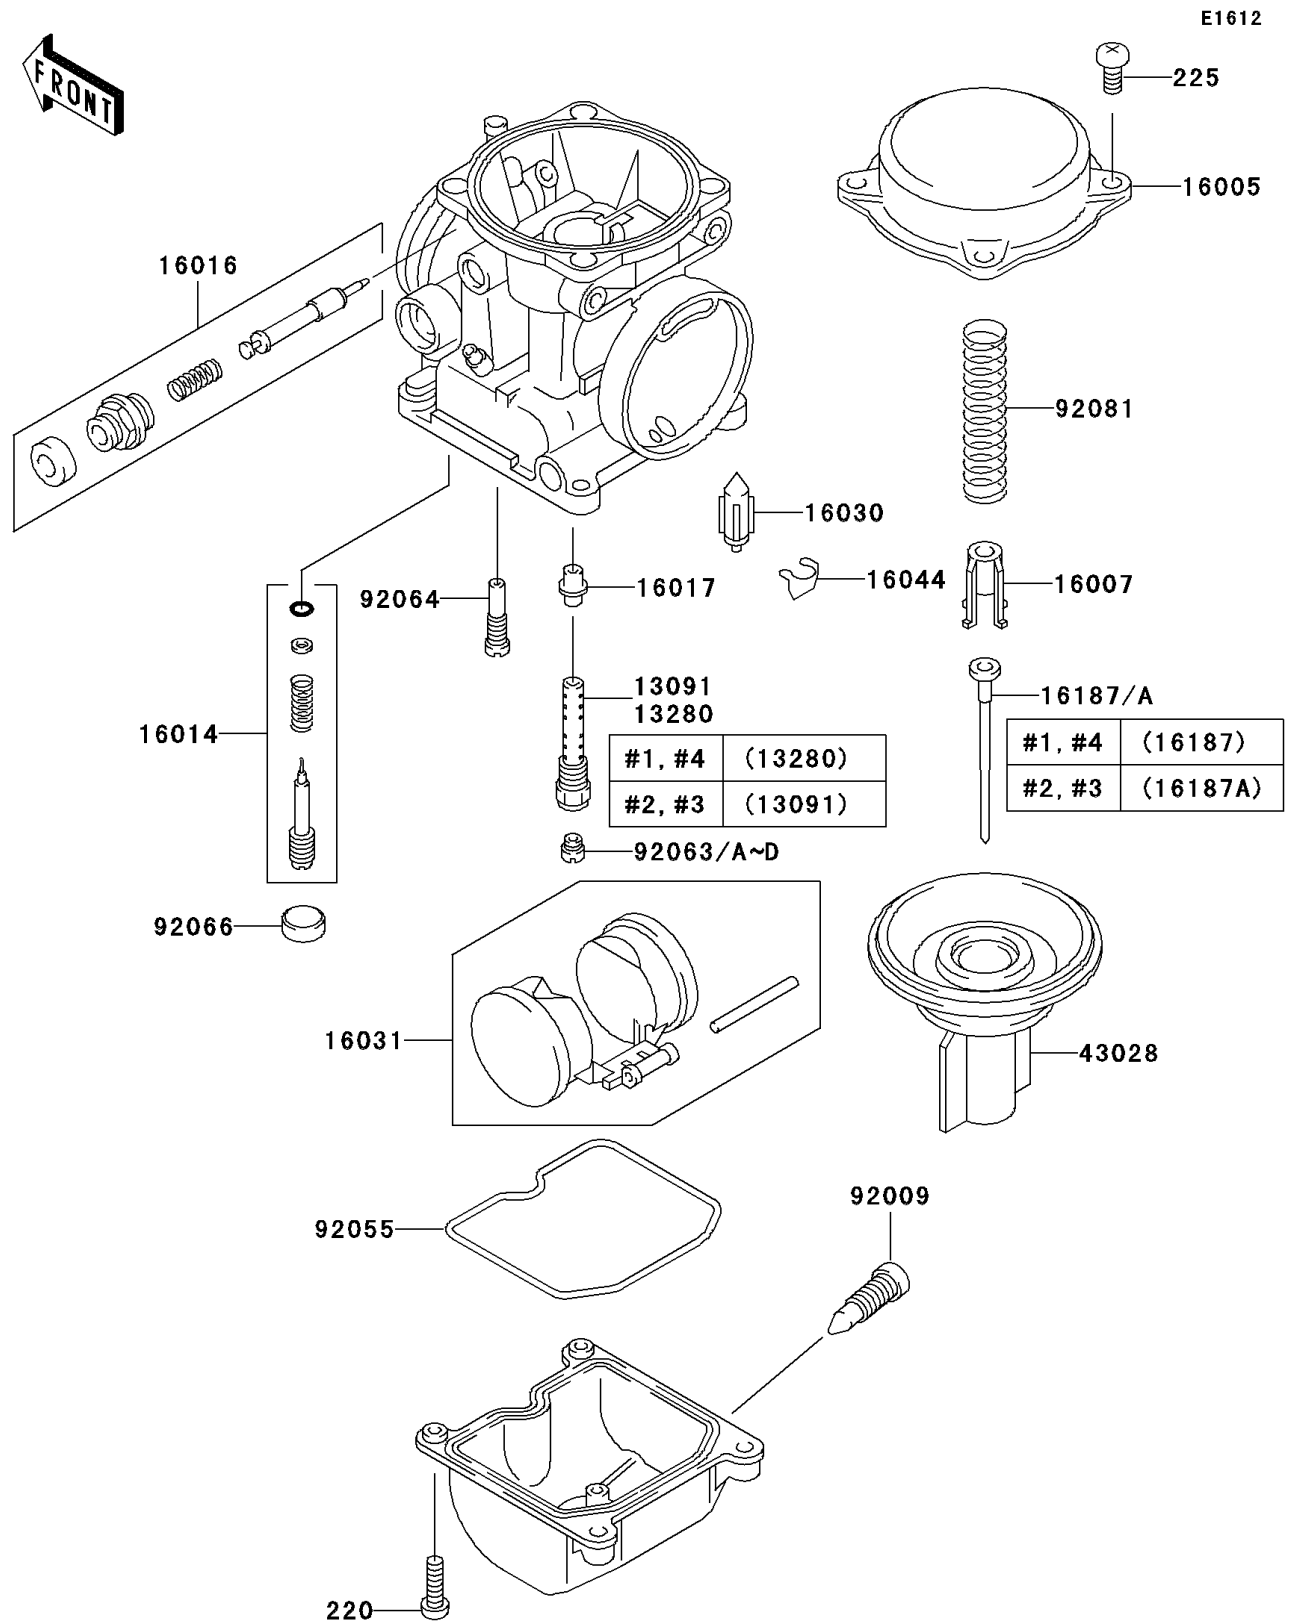

2003 ZR-7S PARTS DIAGRAM

Carburetor Parts

2003 ZR-7S PARTS LIST

Carburetor Parts

ITEM NAME	PART NUMBER	QUANTITY
SCREW-PAN-CROS (Ref # 220)	220D0414	16
SCREW-PAN-WSP-CROS (Ref # 225)	225C0418	15
HOLDER,NEEDLE JET,0.6X18 (Ref # 13091)	13091-1925	2
HOLDER,NEEDLE JET,0.7X14 (Ref # 13280)	13280-1176	2
TOP-CHAMBER,MIXING (Ref # 16005)	16005-1056	4
SEAT-SPRING,THROTTLE VALVE (Ref # 16007)	16007-1120	4
SCREW-PILOT AIR (Ref # 16014)	16014-1092	4
PLUNGER,STARTER (Ref # 16016)	16016-1090	4
JET-NEEDLE,#6 (Ref # 16017)	16017-1409	4
VALVE-FLOAT (Ref # 16030)	16030-1057	4
FLOAT (Ref # 16031)	16031-1077	4
CLAMP,FLOAT VALVE (Ref # 16044)	16044-007	4
NEEDLE-JET,N6NC (Ref # 16187)	16187-1117	2
NEEDLE-JET,N4MD (Ref # 16187A)	16187-1118	2
DIAPHRAGM,VALVE (Ref # 43028)	43028-1080	4
SCREW,DRAIN,M6X0.75 (Ref # 92009)	92009-1551	4
RING-O,FLOAT CHAMBER (Ref # 92055)	92055-1222	4
JET-MAIN,#110 (Ref # 92063)	92063-1007	AR
JET-MAIN,#105 (Ref # 92063A)	92063-1009	AR
JET-MAIN,#102 (Ref # 92063B)	92063-1090	AR
JET-MAIN,#108 (Ref # 92063C)	92063-1116	4
JET-MAIN,#112 (Ref # 92063D)	92063-1117	AR
JET-PILOT,#35 (Ref # 92064)	92064-1035	4
PLUG,PILOT AIR SCREW,6.9X2 (Ref # 92066)	92066-1051	4
SPRING,VACUUM VALVE (Ref # 92081)	92081-1925	4