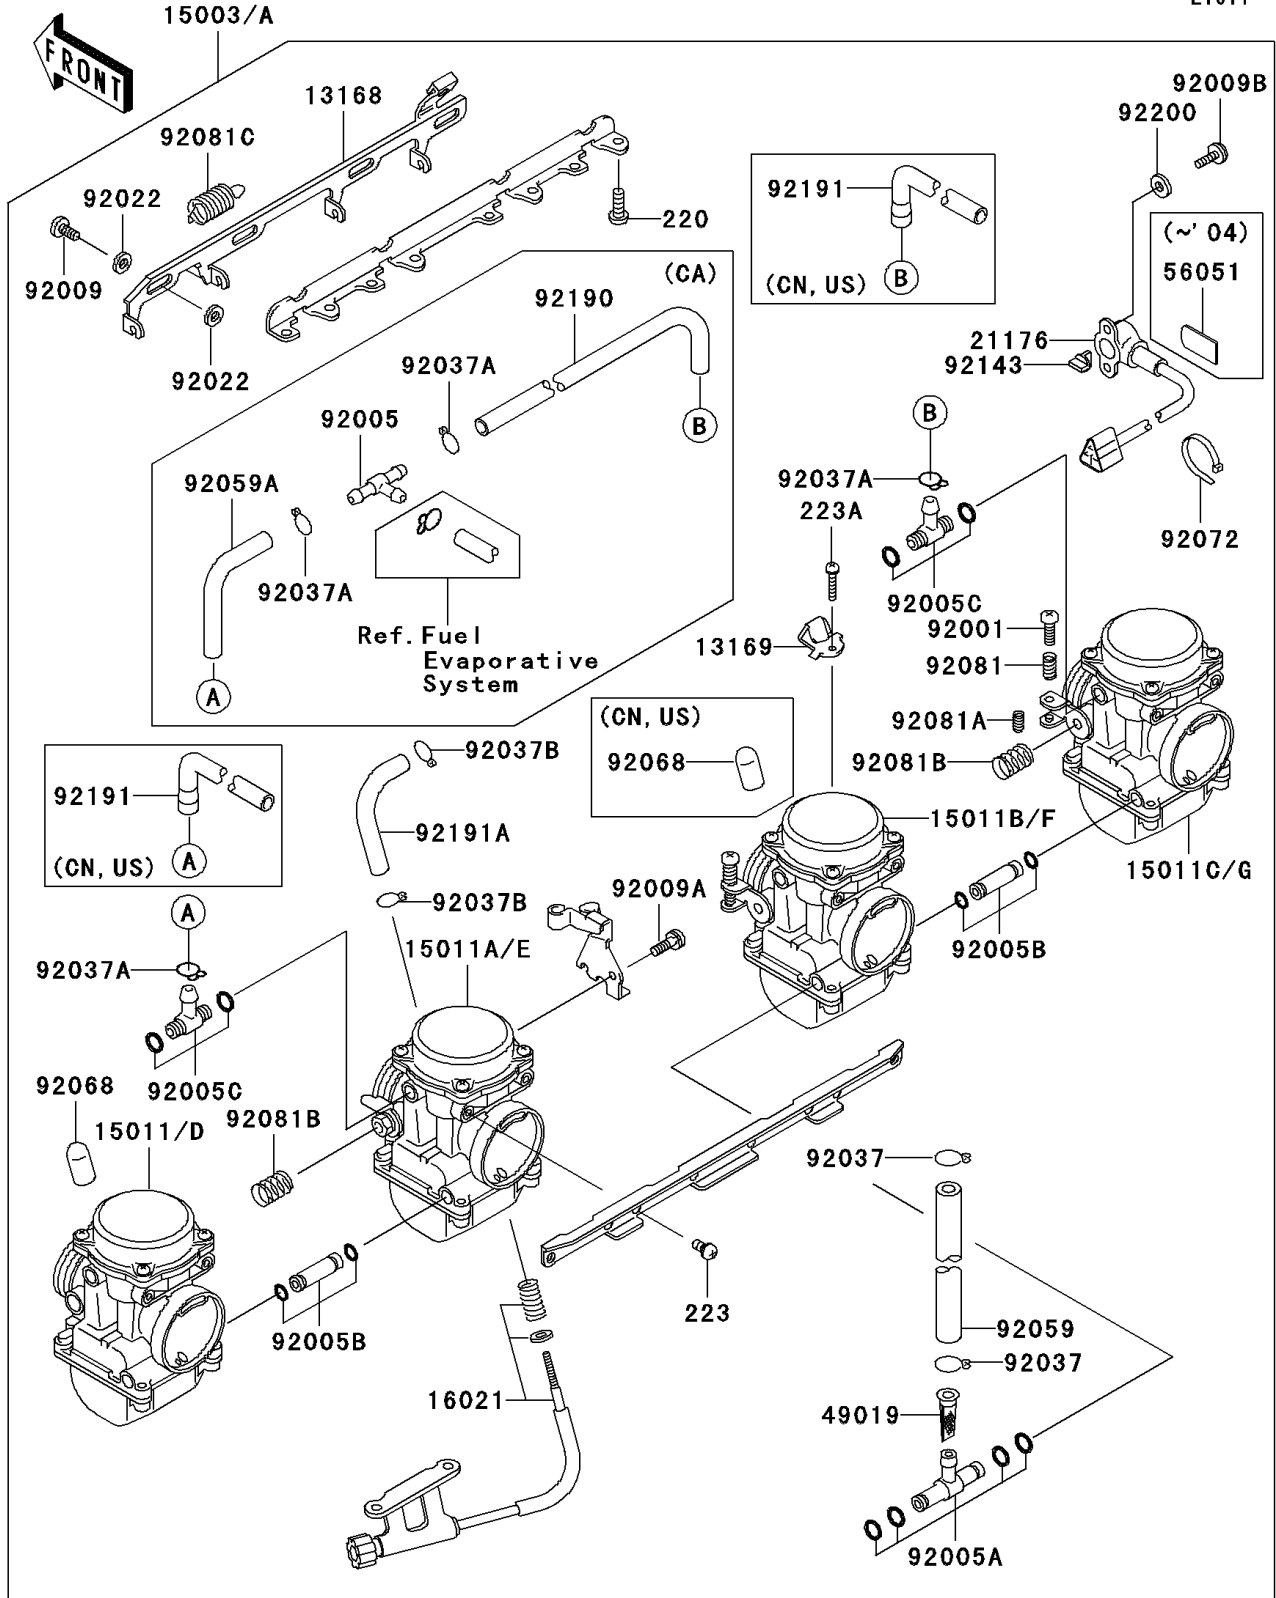

2003 ZR-7S PARTS DIAGRAM

Carburetor

E1611

2003 ZR-7S PARTS LIST

Carburetor

ITEM NAME	PART NUMBER	QUANTITY
LEVER,DL (Ref # 13168)	13168-1280	1
PLATE,STARTER CABLE (Ref # 13169)	13169-1965	1
SCREW-THROTTLE STOP (Ref # 16021)	16021-1179	1
SENSOR,THROTTLE (Ref # 21176)	21176-1073	1
FILTER-FUEL (Ref # 49019)	49019-1092	1
MARK,K-TRIC (Ref # 56051)	56051-1480	1
BOLT,THROTTLE ADJUST (Ref # 92001)	92001-1998	3
FITTING (Ref # 92005A)	92005-1288	1
FITTING (Ref # 92005B)	92005-1310	2
FITTING (Ref # 92005C)	92005-1314	2
SCREW (Ref # 92009)	92009-1262	3
SCREW,5X10 (Ref # 92009A)	92009-1365	1
SCREW (Ref # 92009B)	92009-1781	2
WASHER,6.1X11X0.8,POLYACETAL (Ref # 92022)	92022-1199	6
SCREW-PAN-CROS,6X16 (Ref # 220)	220B0616	8
SCREW-PAN-WS-CROS (Ref # 223)	223C0510	8
SCREW-PAN-WS-CROS (Ref # 223A)	223D0420	1
CLAMP,FUEL TUBE (Ref # 92037)	92037-1075	2
CLAMP,TUBE (Ref # 92037B)	92037-1201	2
TUBE,FUEL,7.3X12.5X220 (Ref # 92059)	92059-1236	1
BAND,L=100 (Ref # 92072)	92072-1250	1
SPRING (Ref # 92081)	92081-1620	3
SPRING,THROTTLE ADJUST LWR (Ref # 92081A)	92081-1621	3
SPRING,THROTTLE ADJUST CNT (Ref # 92081B)	92081-1622	2
SPRING,STARTER LEVER (Ref # 92081C)	92081-1913	1
COLLAR (Ref # 92143)	92143-1907	1
TUBE (Ref # 92191A)	92191-1415	1
WASHER (Ref # 92200)	92200-1369	2
CARBURETOR-ASSY (Ref # 15003)	15003-1485	1