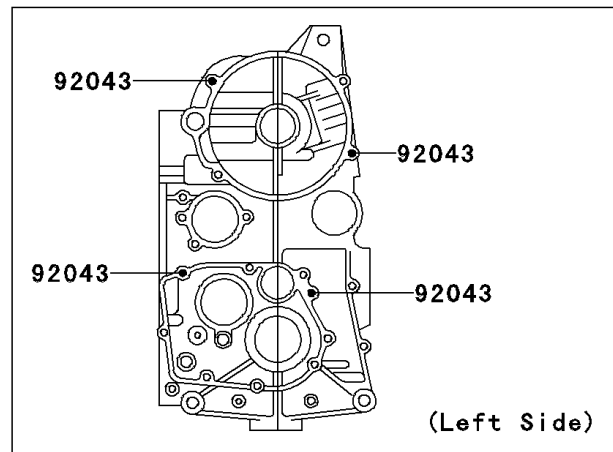

2003 ZR-7S PARTS DIAGRAM

Crankcase Bolt Pattern

E1412

2003 ZR-7S PARTS LIST

Crankcase Bolt Pattern

ITEM NAME	PART NUMBER	QUANTITY
BOLT-FLANGED (Ref # 130)	130Y06100	5
BOLT-FLANGED (Ref # 130A)	130Y06105	1
BOLT-FLANGED (Ref # 130B)	130Y06115	1
BOLT-FLANGED (Ref # 130C)	130Y0640	10
BOLT-FLANGED (Ref # 130D)	130Y0650	3
PIN,6.2X8X14 (Ref # 92043)	92043-1263	6
PIN,6X16 (Ref # 92043A)	92043-1690	2
BOLT,8X95 (Ref # 92151)	92151-1486	10