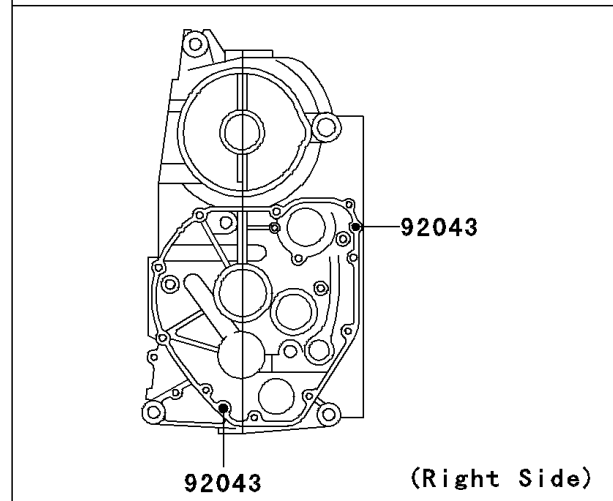

2003 ZR-7S PARTS DIAGRAM

Crankcase Bolt Pattern

E1412

2003 ZR-7S PARTS LIST

Crankcase Bolt Pattern

ITEM NAME	PART NUMBER	QUANTITY
BOLT-FLANGED (Ref # 130)	130Y06100	5
BOLT-FLANGED (Ref # 130A)	130Y06105	1
BOLT-FLANGED (Ref # 130B)	130Y06115	1
BOLT-FLANGED (Ref # 130C)	130Y0640	10
BOLT-FLANGED (Ref # 130D)	130Y0650	3
PIN,6.2X8X14 (Ref # 92043)	92043-1263	6
PIN,6X16 (Ref # 92043A)	92043-1690	2
BOLT,8X95 (Ref # 92151)	92151-1486	10