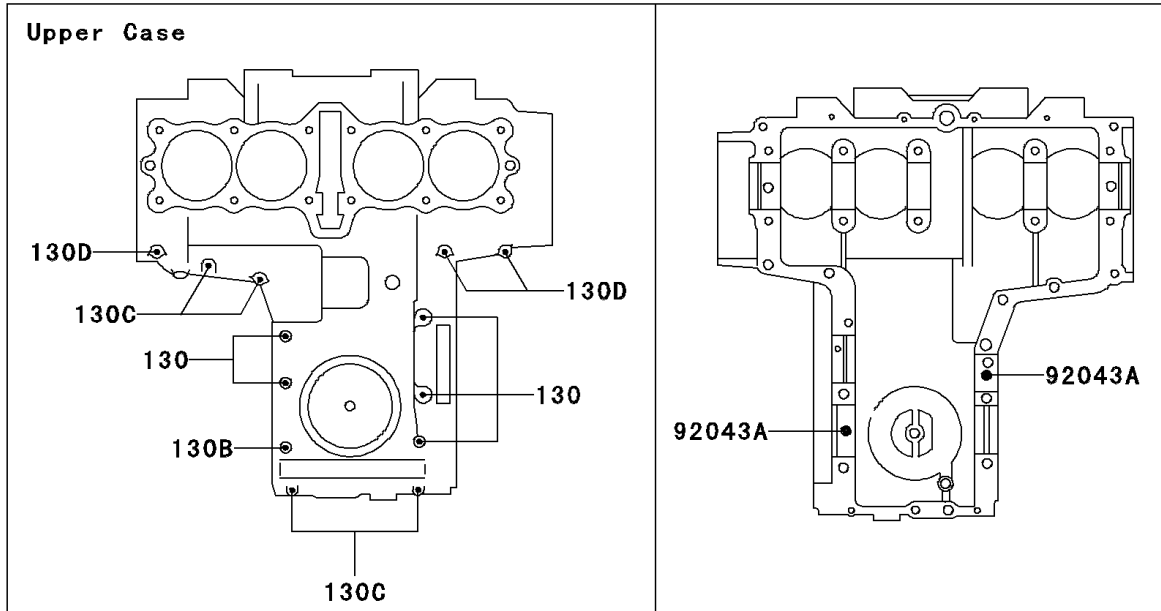

2003 ZR-7S PARTS DIAGRAM

Crankcase Bolt Pattern

E1412

2003 ZR-7S PARTS LIST

Crankcase Bolt Pattern

ITEM NAME	PART NUMBER	QUANTITY
BOLT-FLANGED (Ref # 130)	130Y06100	5
BOLT-FLANGED (Ref # 130A)	130Y06105	1
BOLT-FLANGED (Ref # 130B)	130Y06115	1
BOLT-FLANGED (Ref # 130C)	130Y0640	10
BOLT-FLANGED (Ref # 130D)	130Y0650	3
PIN,6.2X8X14 (Ref # 92043)	92043-1263	6
PIN,6X16 (Ref # 92043A)	92043-1690	2
BOLT,8X95 (Ref # 92151)	92151-1486	10