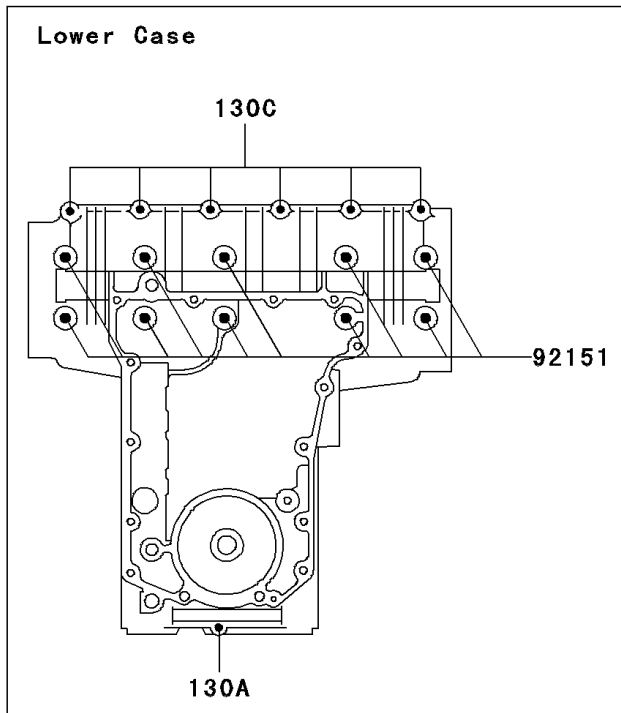

2003 ZR-7S PARTS DIAGRAM

Crankcase Bolt Pattern

E1412

2003 ZR-7S PARTS LIST

Crankcase Bolt Pattern

ITEM NAME	PART NUMBER	QUANTITY
BOLT-FLANGED (Ref # 130)	130Y06100	5
BOLT-FLANGED (Ref # 130A)	130Y06105	1
BOLT-FLANGED (Ref # 130B)	130Y06115	1
BOLT-FLANGED (Ref # 130C)	130Y0640	10
BOLT-FLANGED (Ref # 130D)	130Y0650	3
PIN,6.2X8X14 (Ref # 92043)	92043-1263	6
PIN,6X16 (Ref # 92043A)	92043-1690	2
BOLT,8X95 (Ref # 92151)	92151-1486	10