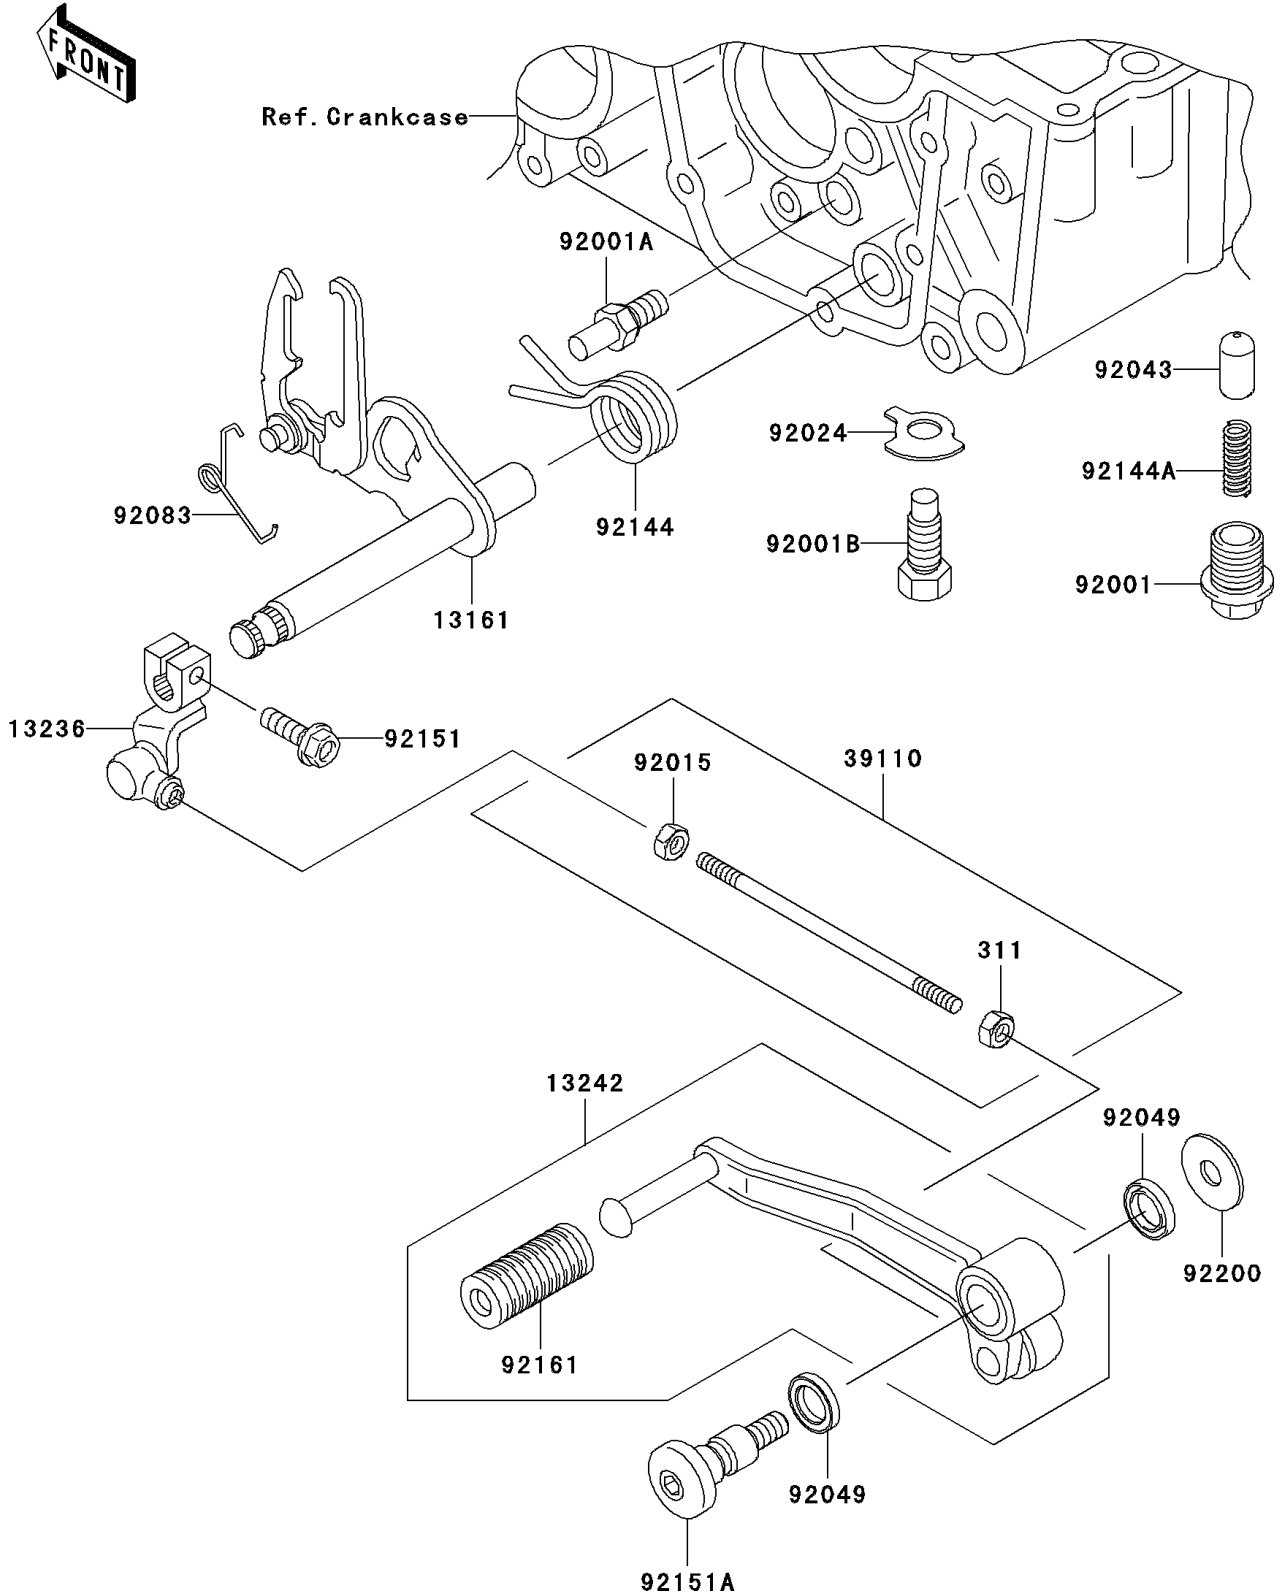

2003 ZR-7S PARTS DIAGRAM

Gear Change Mechanism

E1370

2003 ZR-7S PARTS LIST

Gear Change Mechanism

ITEM NAME	PART NUMBER	QUANTITY
NUT-HEX (Ref # 311)	311J0600	1
LEVER-COMP-CHANGE SHAFT (Ref # 13161)	13161-042	1
LEVER-COMP,CHANGE (Ref # 13236)	13236-1332	1
LEVER-ASSY-CHANGE,PEDAL (Ref # 13242)	13242-1359	1
ROD-ASSY-TIE (Ref # 39110)	39110-1106	1
BOLT,NEUTRAL POSITION (Ref # 92001)	92001-1037	1
BOLT,RETURN SPRING (Ref # 92001A)	92001-1455	1
BOLT,10X26 (Ref # 92001B)	92001-174	1
NUT,LEFT HANDED,6MM (Ref # 92015)	92015-1178	1
WASHER,LOCK,10MM (Ref # 92024)	92024-074	1
PIN (Ref # 92043)	92043-076	1
SEAL-OIL,VB13193 (Ref # 92049)	92049-1398	2
SPRING (Ref # 92083)	92083-018	1
SPRING,CHANGE PEDAL RETURN (Ref # 92144)	92144-1074	1
SPRING,NEUTRAL POSITION (Ref # 92144A)	92144-1580	1
BOLT,6X20 (Ref # 92151)	92151-1450	1
BOLT,CHANGE PEDAL (Ref # 92151A)	92151-1481	1
DAMPER,CHANGE LEVER (Ref # 92161)	92161-1300	1
WASHER,8.5X25X1.5 (Ref # 92200)	92200-3717	1