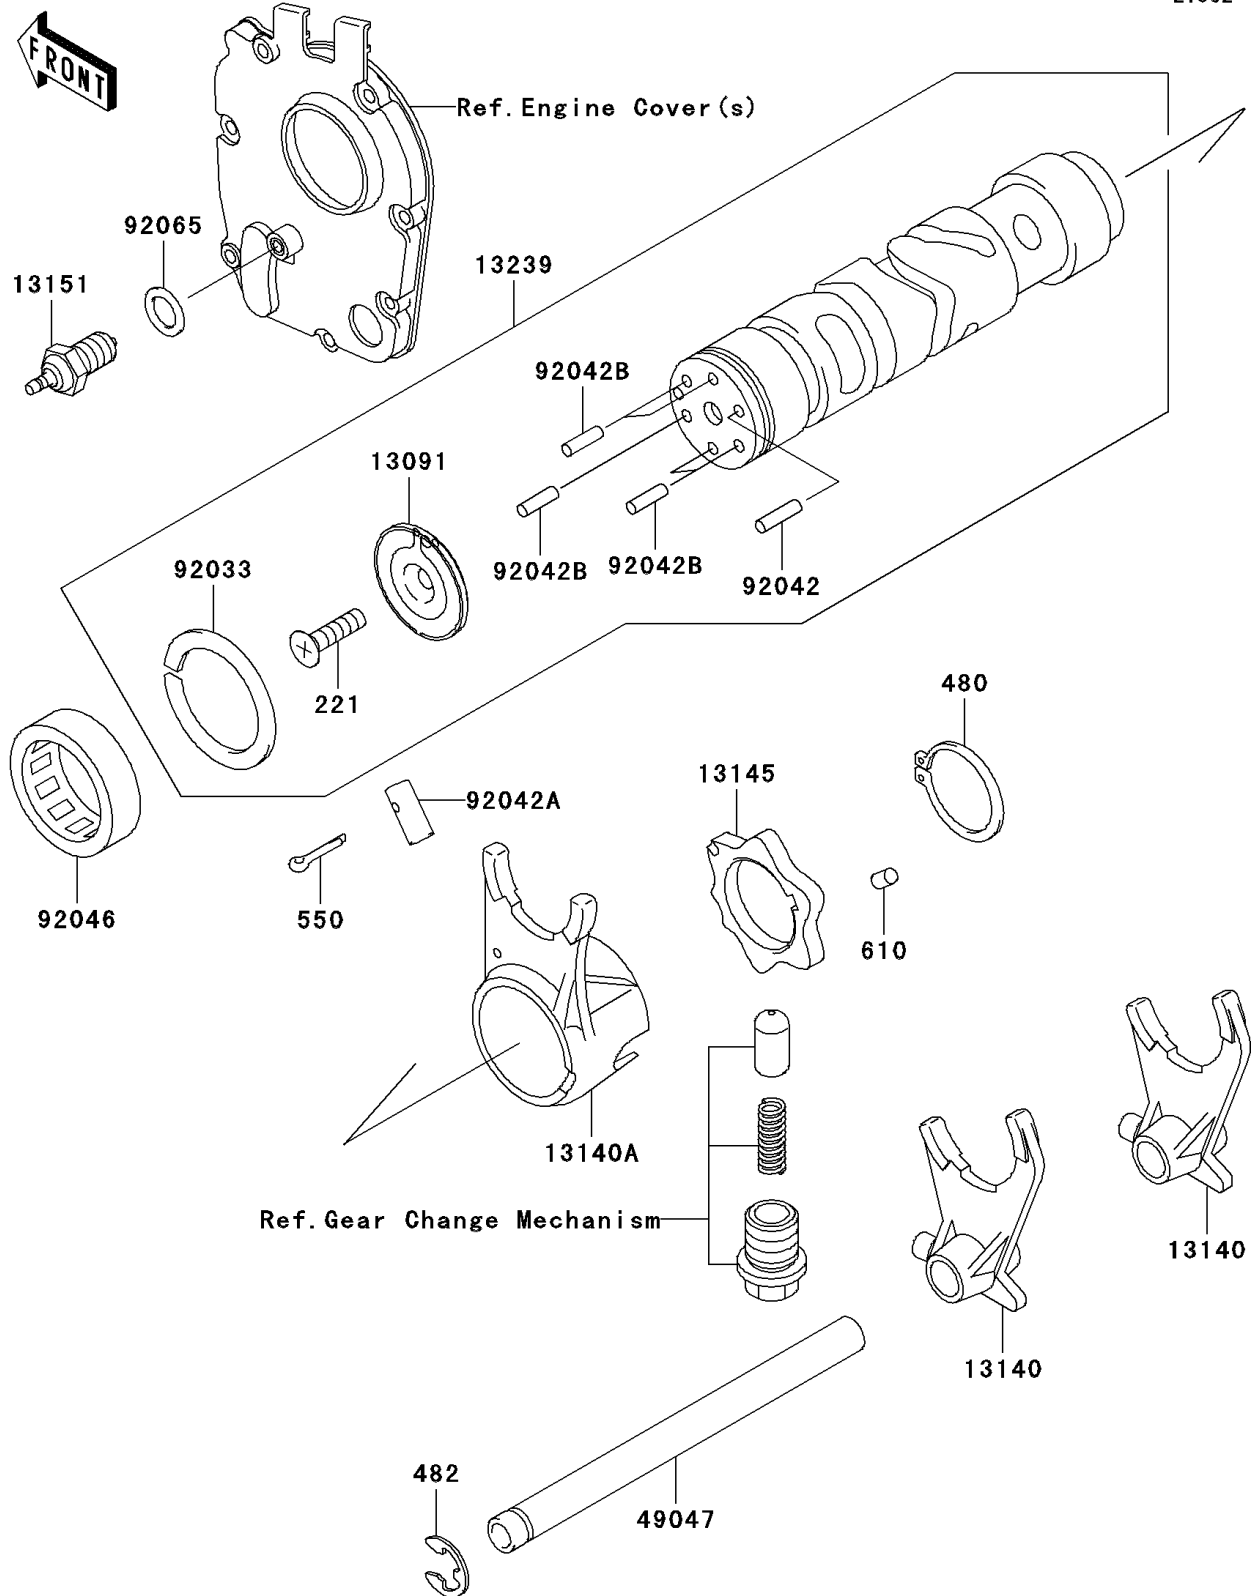

2004 ZR-7S (Canada Only) PARTS DIAGRAM

Gear Change Drum/Shift Fork(s)

E1362

2004 ZR-7S (Canada Only) PARTS LIST

Gear Change Drum/Shift Fork(s)

ITEM NAME	PART NUMBER	QUANTITY
SCREW-CSK-CROS,6X20 (Ref # 221)	221B0620	1
CIRCLIP-TYPE-C,30MM (Ref # 480)	480J3000	1
CIRCLIP-TYPE-E,10MM (Ref # 482)	482J0100	1
PIN-COTTER,3.0X20 (Ref # 550)	550D3020	1
ROLLER,4X6 (Ref # 610)	610A0406	1
HOLDER,CHANGE DRUM PIN (Ref # 13091)	13091-1104	1
FORK-SHIFT,LOW,2ND&3RD (Ref # 13140)	13140-1008	1
FORK-SHIFT,4TH&TOP (Ref # 13140A)	13140-1009	1
CAM-CHANGE DRUM (Ref # 13145)	13145-1058	1
SWITCH-COMP,NEUTRAL (Ref # 13151)	13151-1080	1
DRUM-ASSY-CHANGE (Ref # 13239)	13239-1074	1
ROD-SHIFT (Ref # 49047)	49047-1069	1
RING-SNAP,37MM (Ref # 92033)	92033-035	1
PIN,DOWEL,4X15.8 (Ref # 92042)	92042-014	1
PIN,DOWEL,8X18 (Ref # 92042A)	92042-021	1
PIN,DOWEL,4X13.8 (Ref # 92042B)	92042-030	1
BEARING-NEEDLE,37BTM4312 (Ref # 92046)	92046-051	1
GASKET,10.5X16X1 (Ref # 92065)	92065-058	1