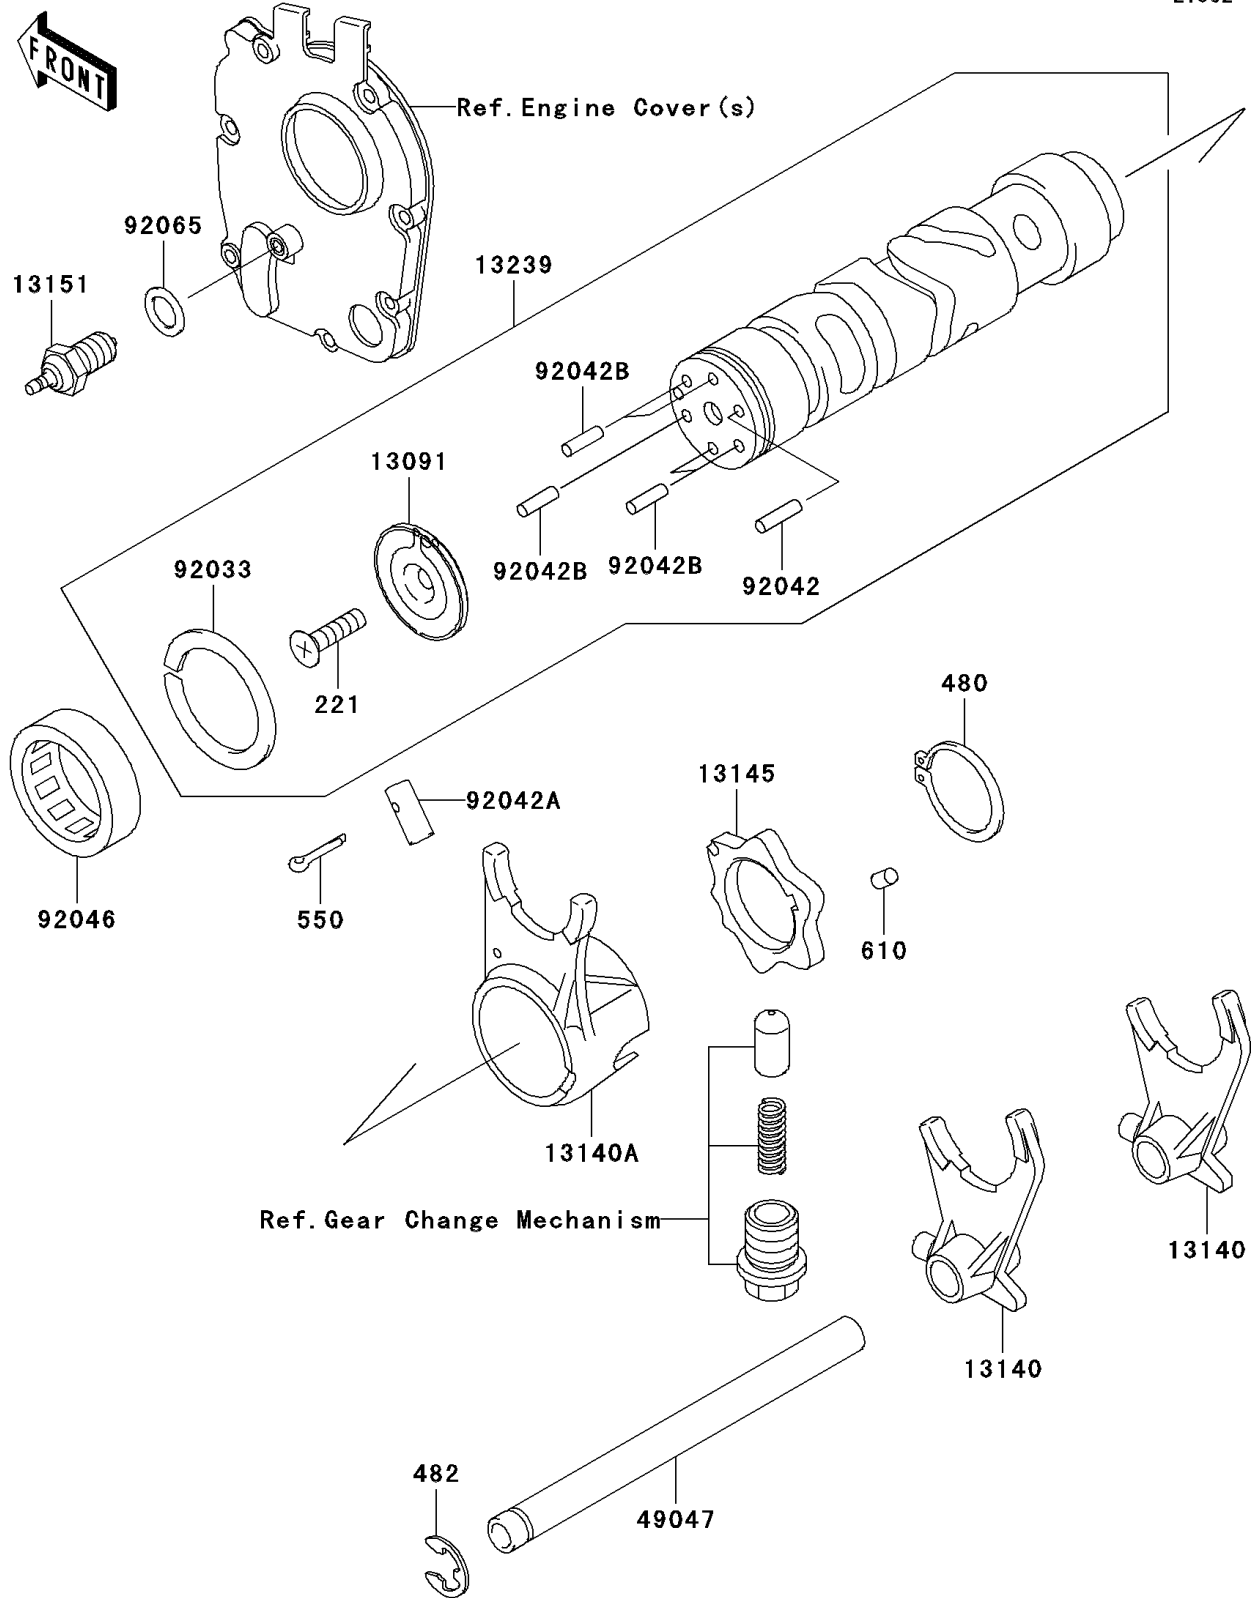

2003 ZR-7S PARTS DIAGRAM

Gear Change Drum/Shift Fork(s)

E1362

2003 ZR-7S PARTS LIST

Gear Change Drum/Shift Fork(s)

ITEM NAME	PART NUMBER	QUANTITY
SCREW-CSK-CROS,6X20 (Ref # 221)	221B0620	1
CIRCLIP-TYPE-C,30MM (Ref # 480)	480J3000	1
CIRCLIP-TYPE-E,10MM (Ref # 482)	482J0100	1
PIN-COTTER,3.0X20 (Ref # 550)	550D3020	1
ROLLER,4X6 (Ref # 610)	610A0406	1
HOLDER,CHANGE DRUM PIN (Ref # 13091)	13091-1104	1
FORK-SHIFT,LOW,2ND&3RD (Ref # 13140)	13140-1008	2
FORK-SHIFT,4TH&TOP (Ref # 13140A)	13140-1009	1
CAM-CHANGE DRUM (Ref # 13145)	13145-1058	1
SWITCH-COMP,NEUTRAL (Ref # 13151)	13151-1080	1
DRUM-ASSY-CHANGE (Ref # 13239)	13239-1074	1
ROD-SHIFT (Ref # 49047)	49047-1069	1
RING-SNAP,37MM (Ref # 92033)	92033-035	1
PIN,DOWEL,4X15.8 (Ref # 92042)	92042-014	1
PIN,DOWEL,8X18 (Ref # 92042A)	92042-021	1
PIN,DOWEL,4X13.8 (Ref # 92042B)	92042-030	5
BEARING-NEEDLE,37BTM4312 (Ref # 92046)	92046-051	1
GASKET,10.5X16X1 (Ref # 92065)	92065-058	1