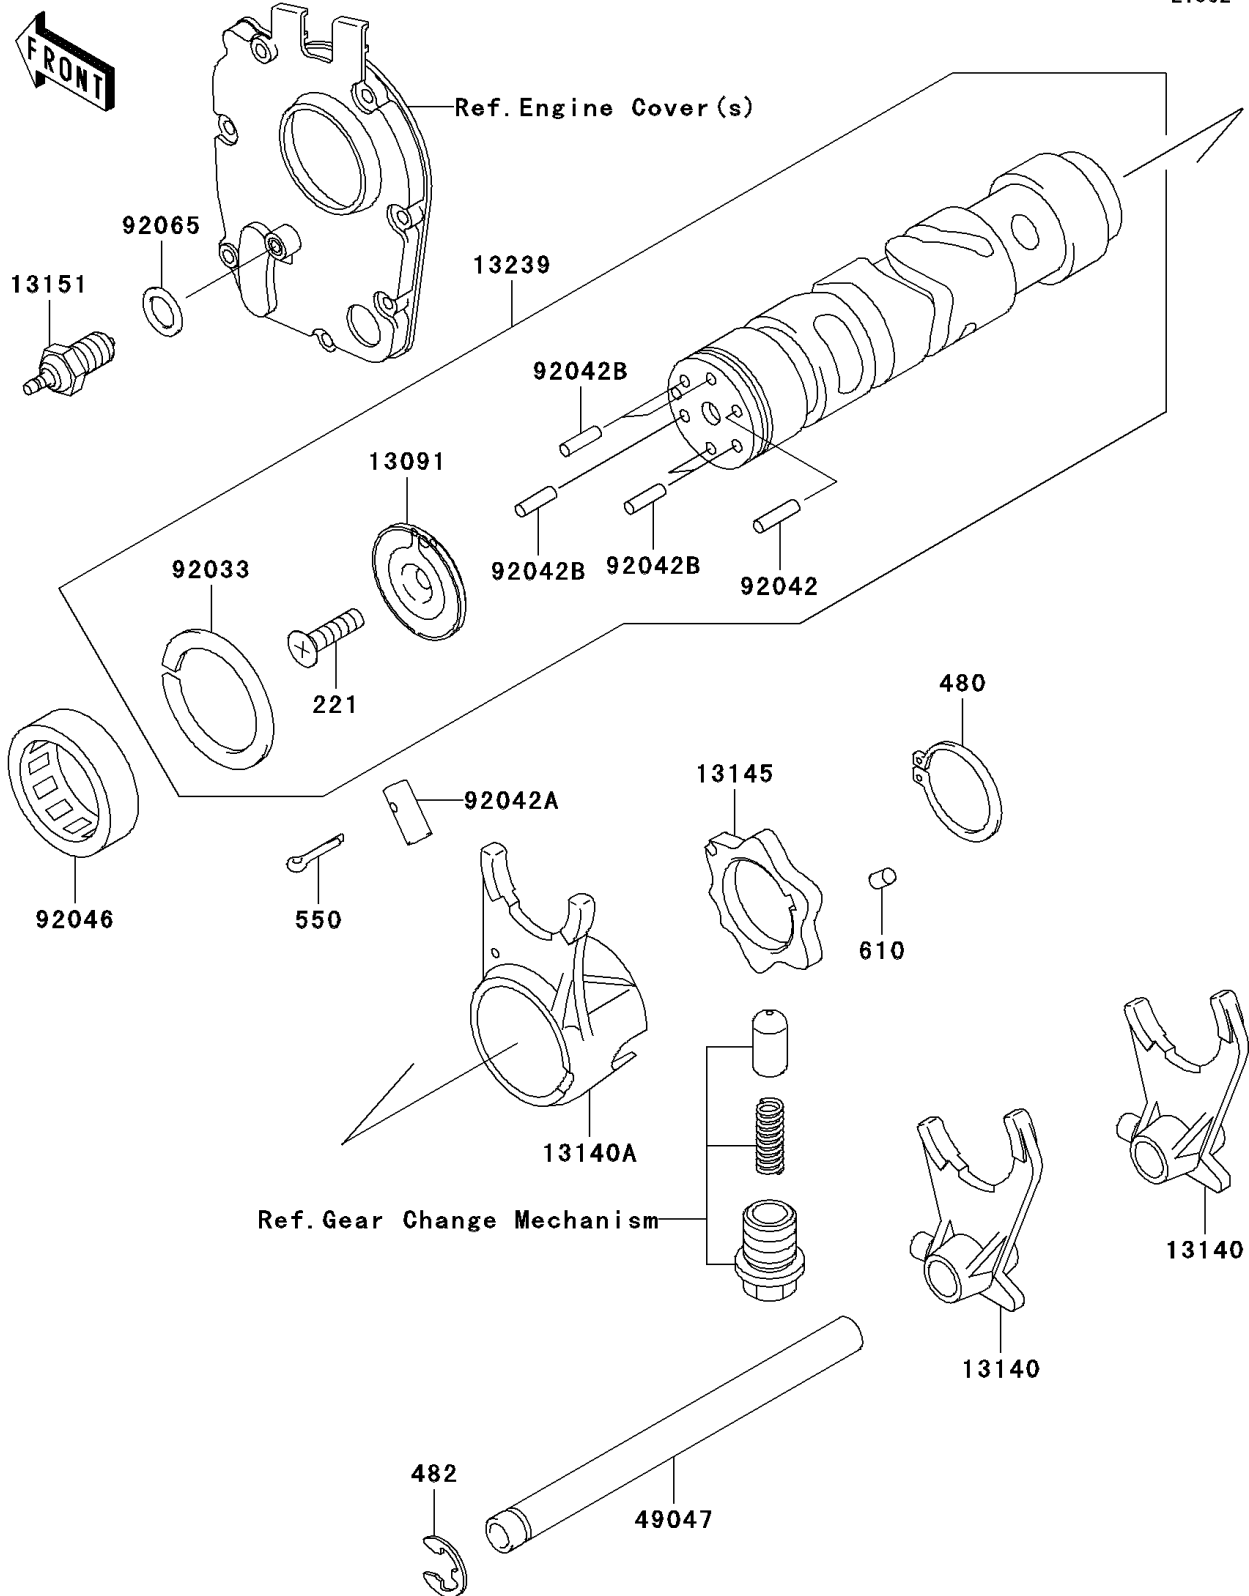

# 2003 ZR-7S PARTS DIAGRAM

## Gear Change Drum/Shift Fork(s)

E1362

### Gear Change Drum/Shift Fork(s)

ITEM NAME	PART NUMBER	QUANTITY
SCREW-CSK-CROS,6X20 (Ref # 221)	221B0620	1
CIRCLIP-TYPE-C,30MM (Ref # 480)	480J3000	1
CIRCLIP-TYPE-E,10MM (Ref # 482)	482J0100	1
PIN-COTTER,3.0X20 (Ref # 550)	550D3020	1
ROLLER,4X6 (Ref # 610)	610A0406	1
HOLDER,CHANGE DRUM PIN (Ref # 13091)	13091-1104	1
FORK-SHIFT,LOW,2ND&3RD (Ref # 13140)	13140-1008	2
FORK-SHIFT,4TH&TOP (Ref # 13140A)	13140-1009	1
CAM-CHANGE DRUM (Ref # 13145)	13145-1058	1
SWITCH-COMP,NEUTRAL (Ref # 13151)	13151-1080	1
DRUM-ASSY-CHANGE (Ref # 13239)	13239-1074	1
ROD-SHIFT (Ref # 49047)	49047-1069	1
RING-SNAP,37MM (Ref # 92033)	92033-035	1
PIN,DOWEL,4X15.8 (Ref # 92042)	92042-014	1
PIN,DOWEL,8X18 (Ref # 92042A)	92042-021	1
PIN,DOWEL,4X13.8 (Ref # 92042B)	92042-030	5
BEARING-NEEDLE,37BTM4312 (Ref # 92046)	92046-051	1
GASKET,10.5X16X1 (Ref # 92065)	92065-058	1