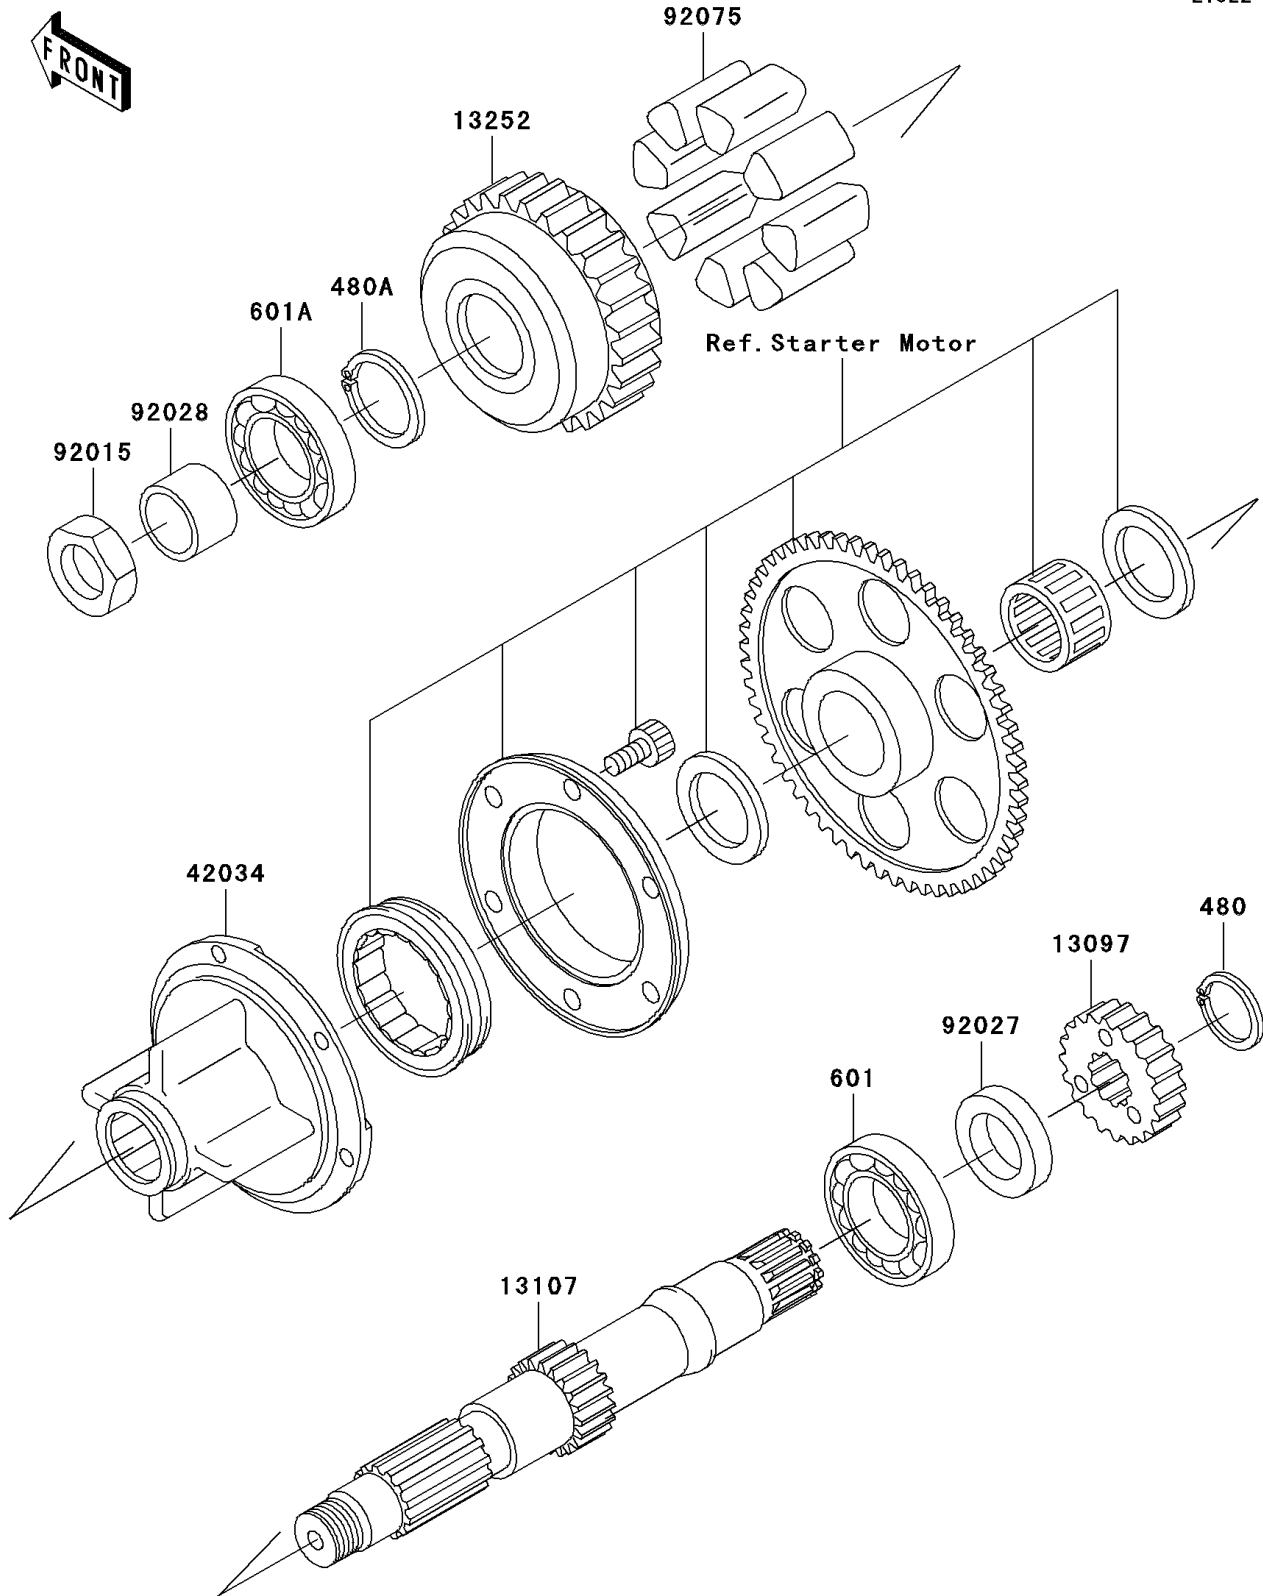

2004 ZR-7S (Canada Only) PARTS DIAGRAM

Secondary Shaft

E1322

2004 ZR-7S (Canada Only) PARTS LIST

Secondary Shaft

ITEM NAME	PART NUMBER	QUANTITY
CIRCLIP-TYPE-C,22MM (Ref # 480)	480J2200	1
CIRCLIP-TYPE-C,28MM (Ref # 480A)	480J2800	1
BEARING-BALL,#6305 (Ref # 601)	601A6305	1
BEARING-BALL,#6205C3 (Ref # 601A)	601B6205	1
GEAR,SECONDARY SHAFT,29T (Ref # 13097)	13097-1345	1
SHAFT,SECONDARY (Ref # 13107)	13107-1426	1
COUPLING,OUTER,SECONDARY SHAFT (Ref # 13252)	13252-001	1
COUPLING (Ref # 42034)	42034-1151	1
NUT,18MM (Ref # 92015)	92015-019	1
COLLAR,23X46X4.5 (Ref # 92027)	92027-263	1
BUSHING,20X25X16.6 (Ref # 92028)	92028-1037	1
DAMPER (Ref # 92075)	92075-1227	1