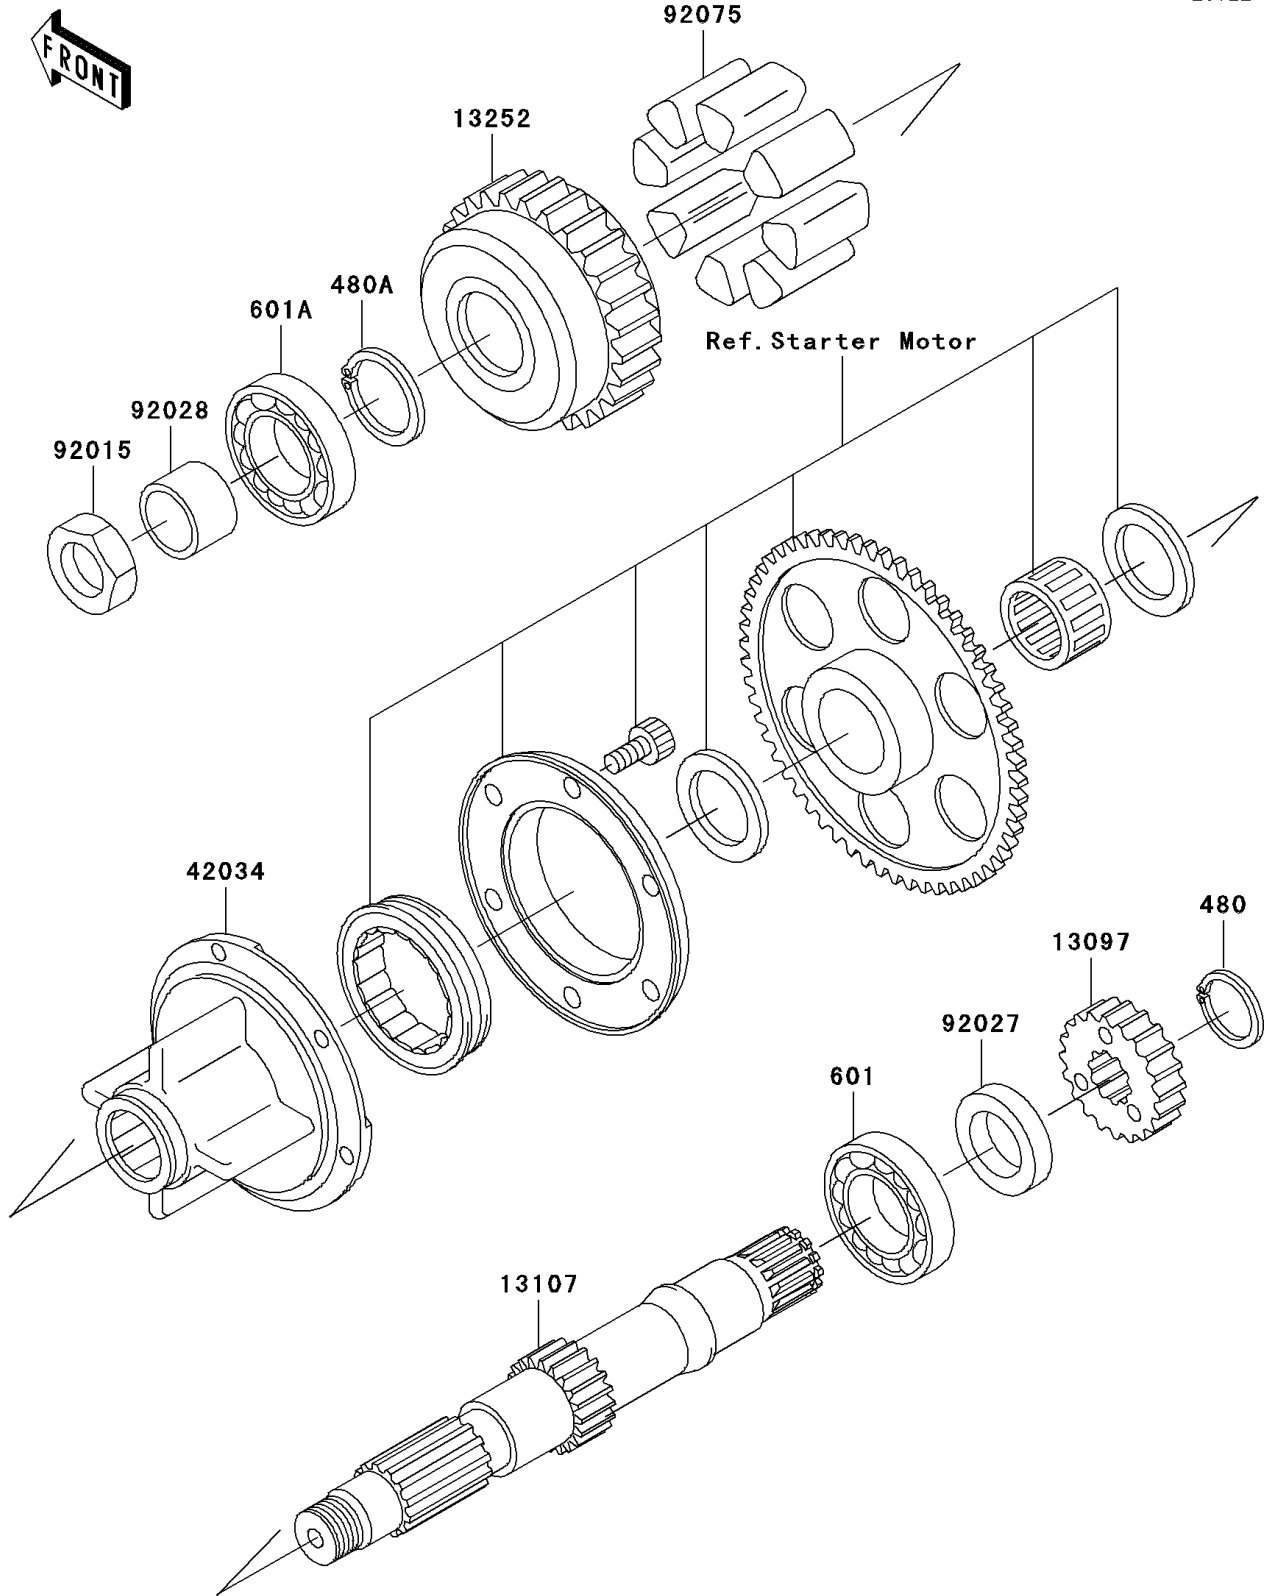

2003 ZR-7S PARTS DIAGRAM

Secondary Shaft

E1322

2003 ZR-7S PARTS LIST

Secondary Shaft

ITEM NAME	PART NUMBER	QUANTITY
CIRCLIP-TYPE-C,22MM (Ref # 480)	480J2200	1
CIRCLIP-TYPE-C,28MM (Ref # 480A)	480J2800	1
BEARING-BALL,#6305 (Ref # 601)	601A6305	1
BEARING-BALL,#6205C3 (Ref # 601A)	601B6205	1
GEAR,SECONDARY SHAFT,29T (Ref # 13097)	13097-1345	1
SHAFT,SECONDARY (Ref # 13107)	13107-1426	1
COUPLING,OUTER,SECONDARY SHAFT (Ref # 13252)	13252-001	1
COUPLING (Ref # 42034)	42034-1151	1
NUT,18MM (Ref # 92015)	92015-019	1
COLLAR,23X46X4.5 (Ref # 92027)	92027-263	1
BUSHING,20X25X16.6 (Ref # 92028)	92028-1037	1
DAMPER (Ref # 92075)	92075-1227	8