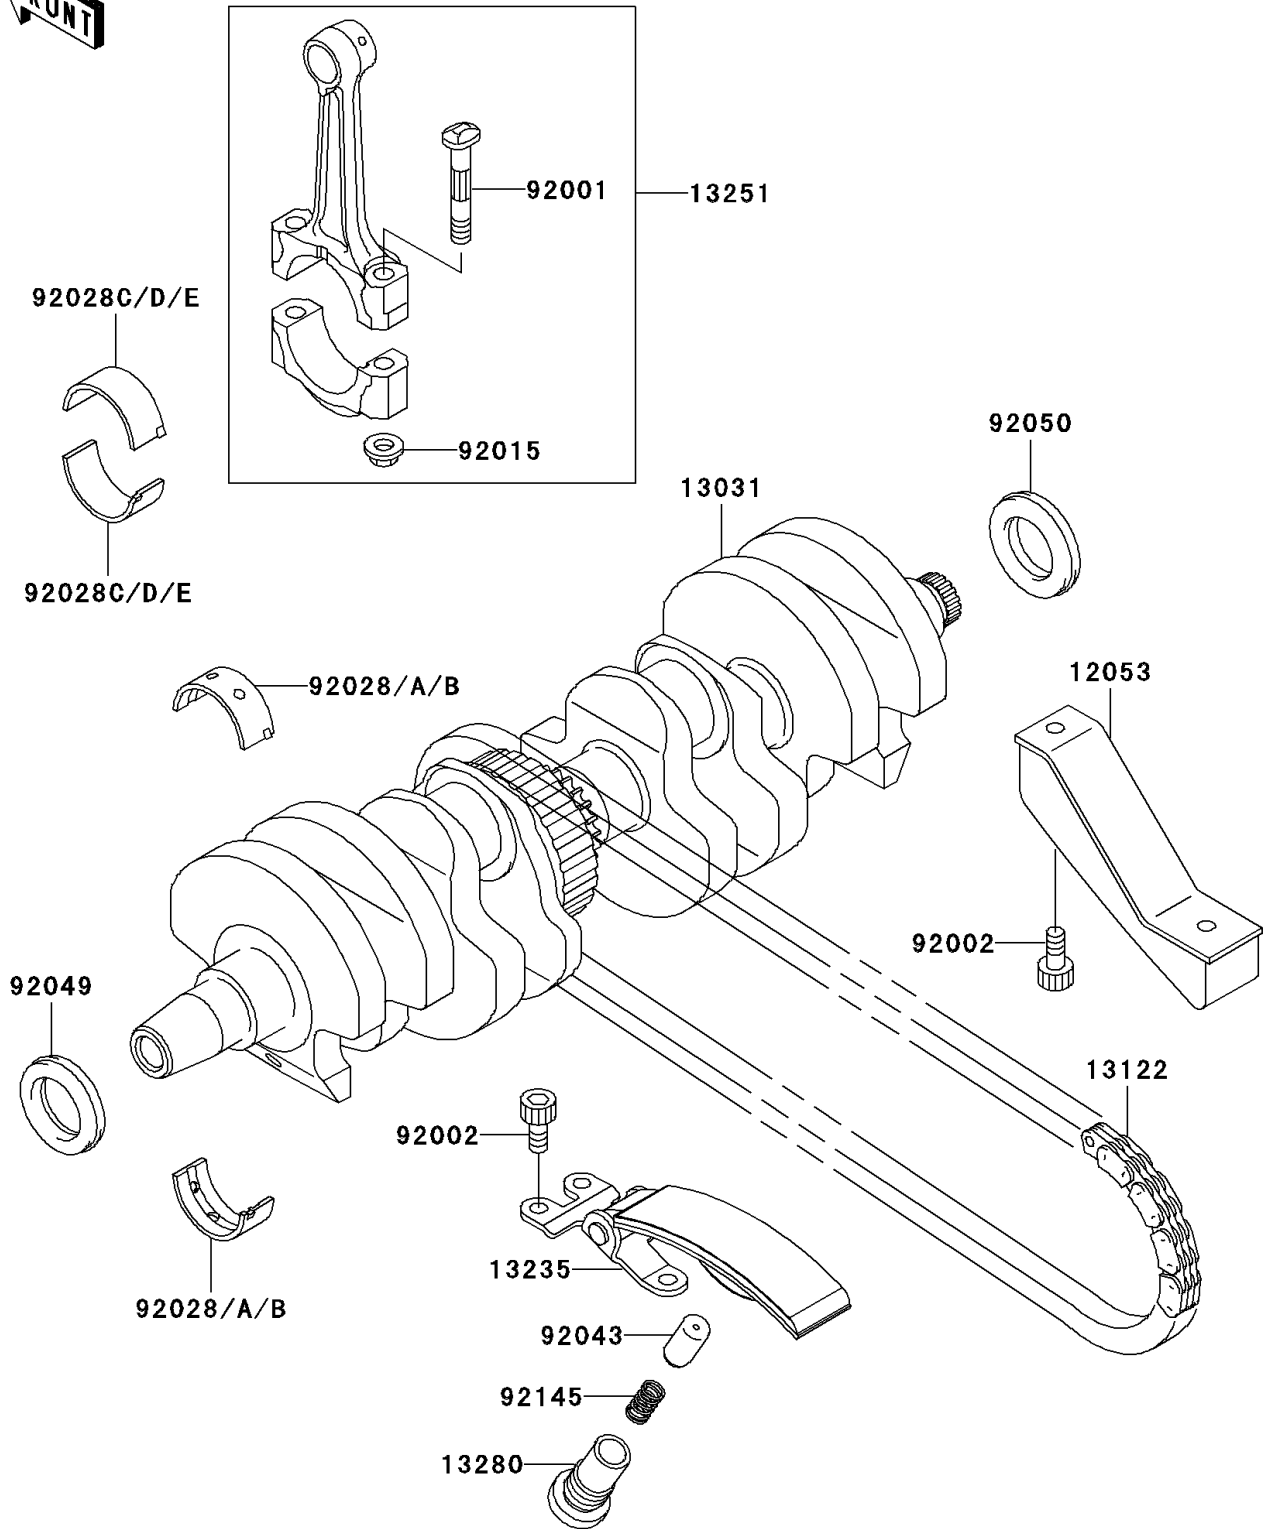

2003 ZR-7S PARTS DIAGRAM

Crankshaft

E1321

2003 ZR-7S PARTS LIST

Crankshaft

ITEM NAME	PART NUMBER	QUANTITY
GUIDE-CHAIN,CRANKCASE,UPP (Ref # 12053)	12053-1428	1
CRANKSHAFT-COMP (Ref # 13031)	13031-1458	1
CHAIN,63-139X52L(TUBAKIMOTO) (Ref # 13122)	13122-007	1
GUIDE-COMP,CRANKCASE,LWR (Ref # 13235)	13235-1079	1
ROD-ASSY-CONNECTING,K (Ref # 13251)	13251-1065-KK	4
HOLDER (Ref # 13280)	13280-1145	1
BOLT,CONNECTING ROD,8MM (Ref # 92001)	92001-1887	8
BOLT,SOCKET,6X14 (Ref # 92002)	92002-1592	5
NUT,FLANGED,8MM (Ref # 92015)	92015-1311	8
BUSHING,CRANKSHAFT,BLUE (Ref # 92028)	92028-1917	10
BUSHING,CRANKSHAFT,BLACK (Ref # 92028A)	92028-1918	AR
BUSHING,CRANKSHAFT,BROWN (Ref # 92028B)	92028-1919	AR
BUSHING,CONNECTING ROD,BLUE (Ref # 92028C)	92028-1920	8
BUSHING,CONNECTING ROD,BLACK (Ref # 92028D)	92028-1921	AR
BUSHING,CONNECTING ROD,BROWN (Ref # 92028E)	92028-1922	AR
PIN (Ref # 92043)	92043-076	1
SEAL-OIL,HSCY25X39X7 (Ref # 92049)	92049-1090	1
SEAL-OIL,HSCY25397 (Ref # 92050)	92050-081	1
SPRING (Ref # 92145)	92145-1270	1