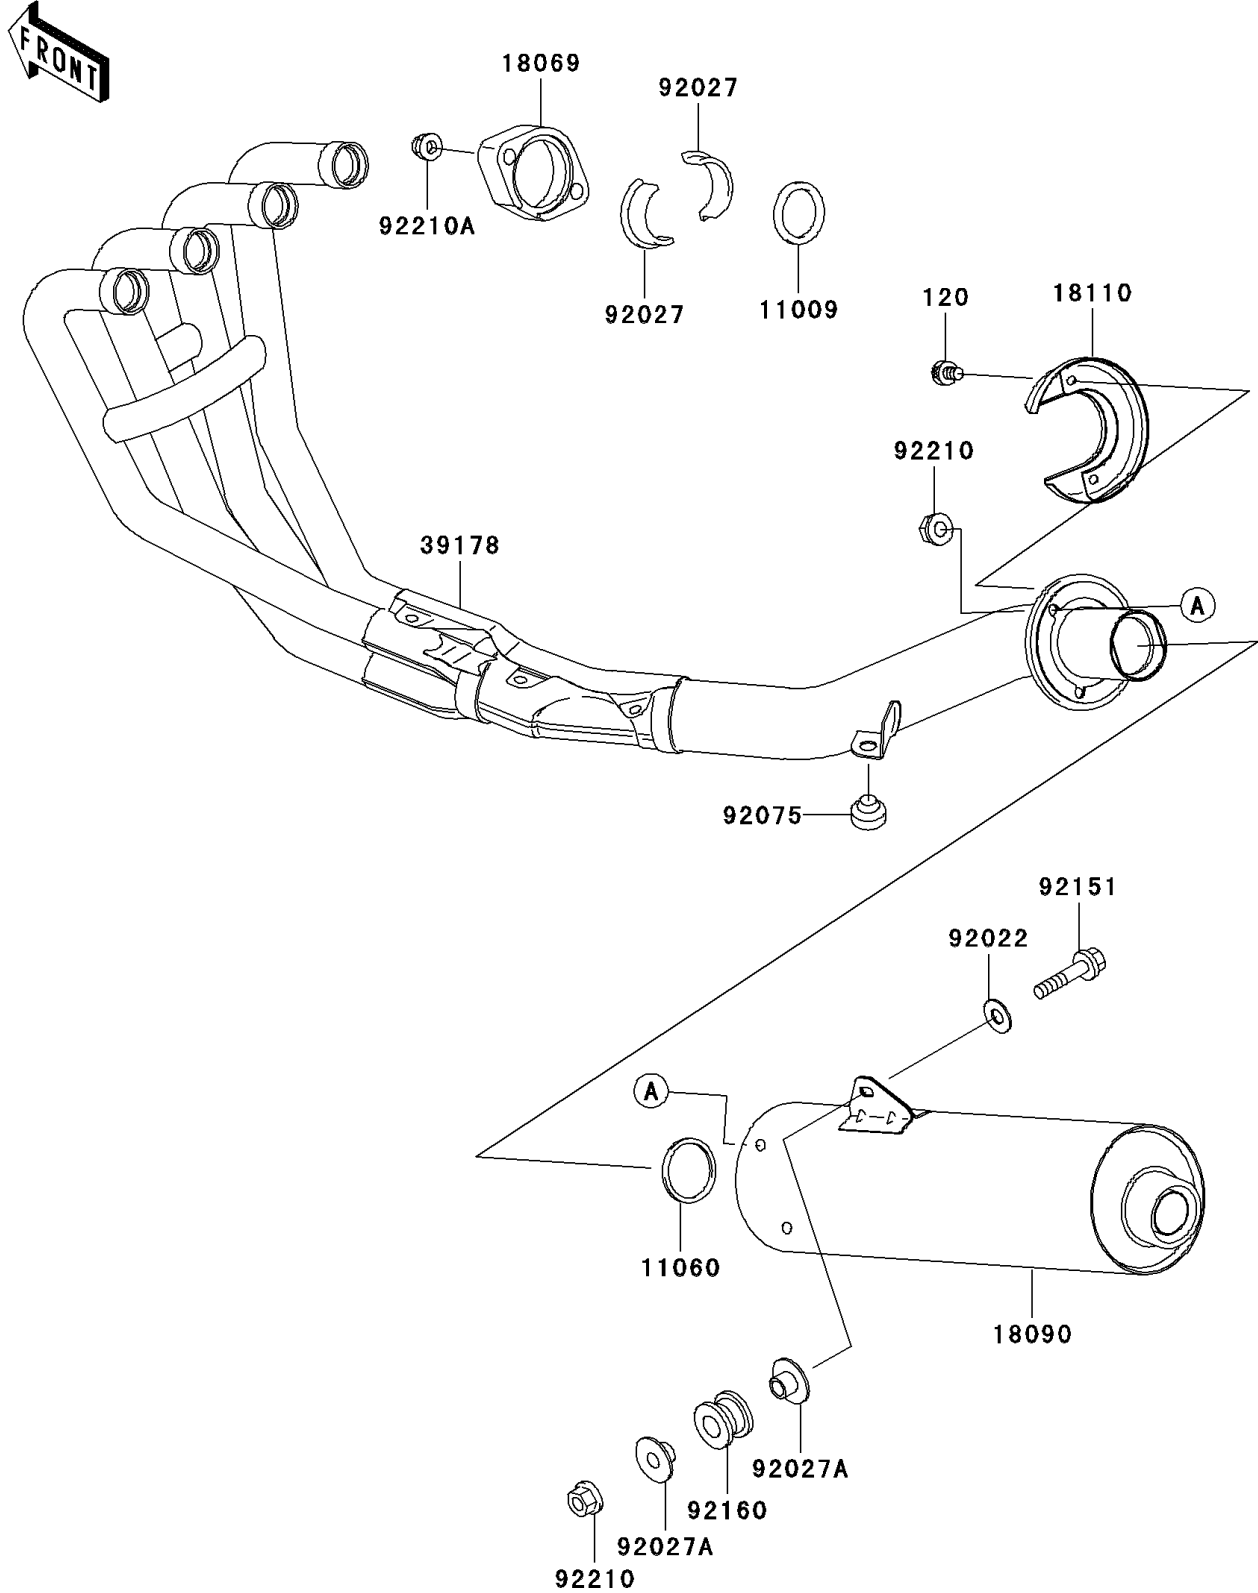

2003 ZR-7S PARTS DIAGRAM

Muffler(s)

E1140

2003 ZR-7S PARTS LIST

Muffler(s)

ITEM NAME	PART NUMBER	QUANTITY
BOLT-SOCKET (Ref # 120)	120R0610	2
GASKET,EXHAUST PIPE HOLDER (Ref # 11009)	11009-1866	4
GASKET,MUFFLER CONNECTING (Ref # 11060)	11060-1213	1
HOLDER-EXHAUST PIPE (Ref # 18069)	18069-1168	4
BODY-COMP-MUFFLER (Ref # 18090)	18090-1694	1
BODY END-MUFFLER (Ref # 18110)	18110-1168	1
MANIFOLD-COMP-EXHAUST (Ref # 39178)	39178-1302	1
WASHER,8.5X19X1.2 (Ref # 92022)	92022-3730	1
COLLAR,L=14.5 (Ref # 92027)	92027-1142	8
COLLAR,FLANGED,8.8X10.6 (Ref # 92027A)	92027-1653	2
DAMPER (Ref # 92075)	92075-015	1
BOLT,8X35 (Ref # 92151)	92151-1520	1
DAMPER (Ref # 92160)	92160-1116	1
NUT,8MM (Ref # 92210)	92210-1114	4
NUT,8MM (Ref # 92210A)	92210-1328	8