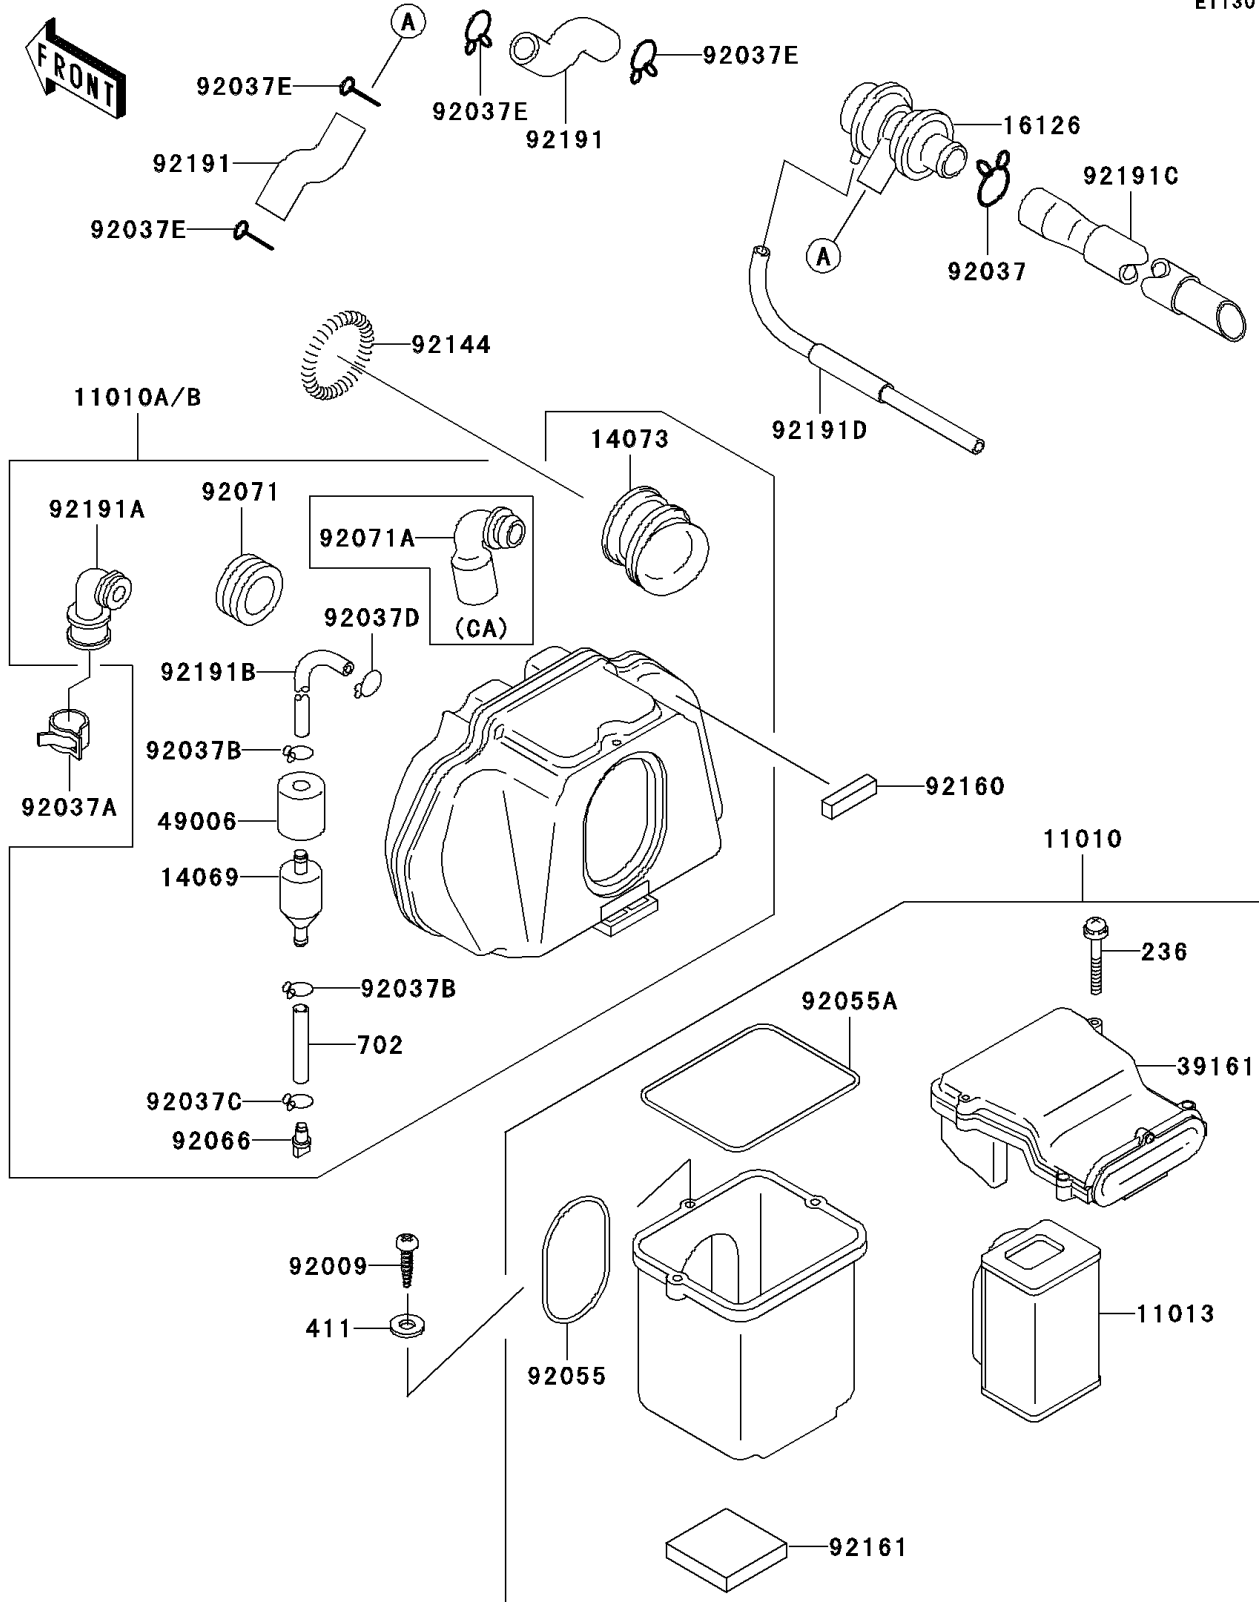

# 2003 ZR-7S PARTS DIAGRAM

Air Cleaner

E1130

## 2003 ZR-7S PARTS LIST

### Air Cleaner

ITEM NAME	PART NUMBER	QUANTITY
SCREW-PAN-WSP-CROS (Ref # 236)	236B0540	2
WASHER-PLAIN,5MM,BLACK (Ref # 411)	411F0500	1
TUBE-RUBBER,7X10X45 (Ref # 702)	702A0745	1
FILTER-ASSY-AIR,RR (Ref # 11010)	11010-1692	1
ELEMENT-AIR FILTER (Ref # 11013)	11013-1157	1
BREATHER (Ref # 14069)	14069-1051	1
DUCT,CARBURETOR (Ref # 14073)	14073-1211	4
VALVE,AIR SWITCH (Ref # 16126)	16126-1005	1
SILENCER-ASSY-INTAKE (Ref # 39161)	39161-1078	1
BOOT,BREATHER (Ref # 49006)	49006-1267	1
CLAMP,TUBE (Ref # 92009)	92009-1399	1
CLAMP,TUBE (Ref # 92037)	92037-1076	1
CLAMP (Ref # 92037A)	92037-1460	1
CLAMP,TUBE (Ref # 92037B)	92037-147	2
CLAMP (Ref # 92037C)	92037-1712	1
CLAMP,TUBE (Ref # 92037D)	92037-1972	1
CLAMP,TUBE (Ref # 92037E)	92037-213	4
RING-O,91X6 (Ref # 92055)	92055-1137	1
RING-O,AIR FILTER CAP (Ref # 92055A)	92055-1457	1
PLUG,DRAIN (Ref # 92066)	92066-1211	1
GROMMET,AIR FILTER (Ref # 92071)	92071-1028	1
SPRING,AIR FILTER DUCT (Ref # 92144)	92144-1771	4
DAMPER (Ref # 92160)	92160-1183	2
DAMPER (Ref # 92161)	92161-1082	1
TUBE,AIR SWITCH (Ref # 92191)	92191-1408	2
TUBE,BREATHER (Ref # 92191A)	92191-1431	1
TUBE,AIR FILTER (Ref # 92191B)	92191-1432	1
TUBE,SWITCH-CLEANER (Ref # 92191C)	92191-1444	1
TUBE,3 WAY-CARBURETOR (Ref # 92191D)	92191-1445	1