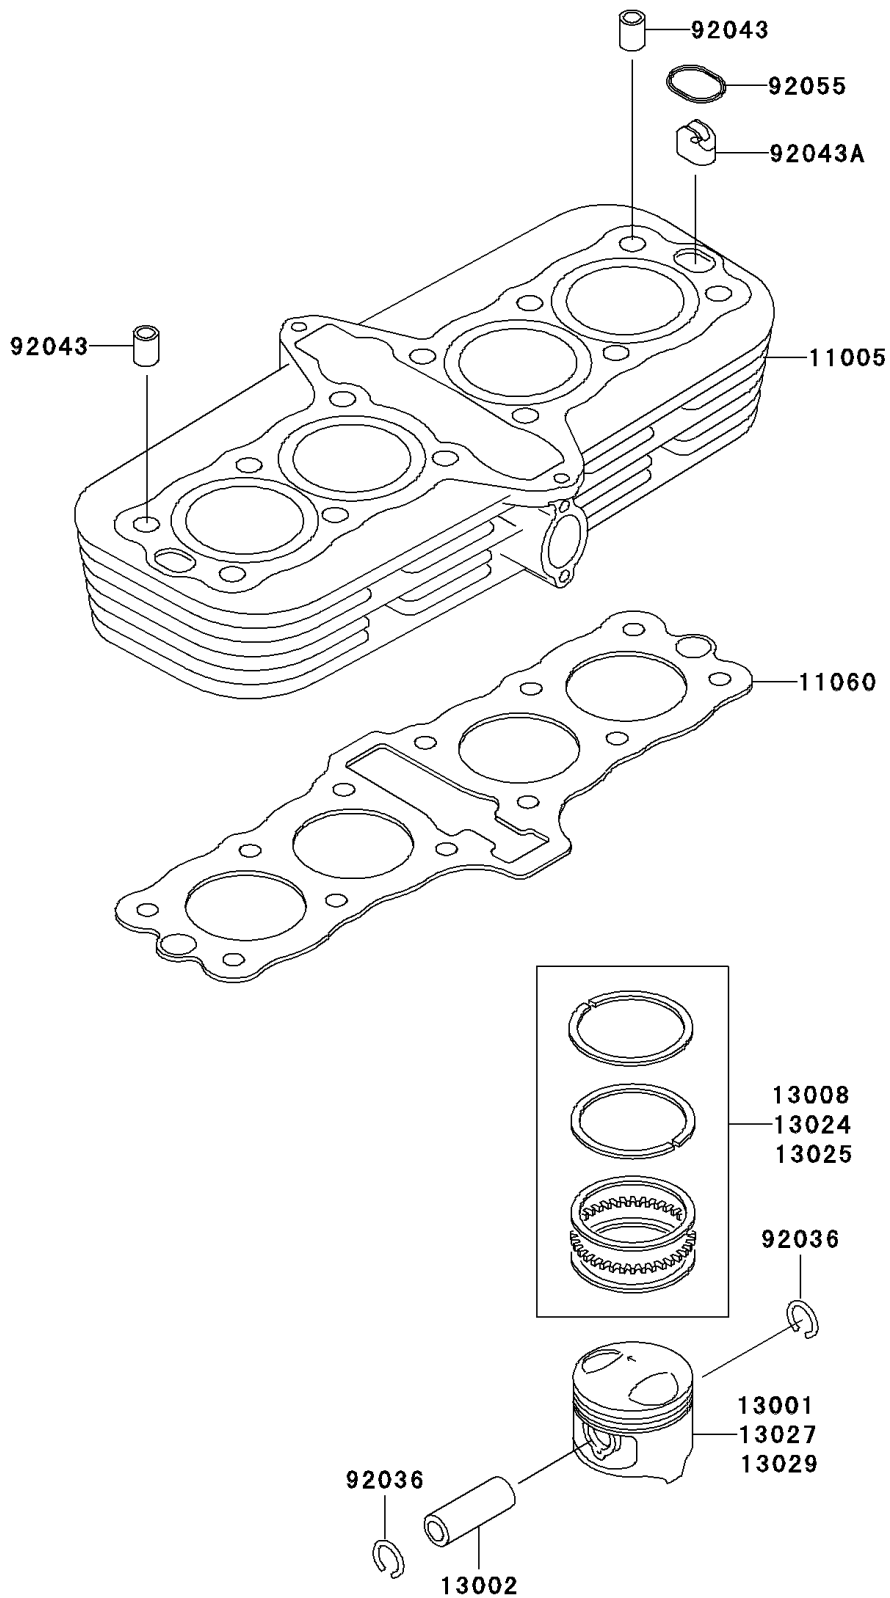

2004 ZR-7S (Canada Only) PARTS DIAGRAM

Cylinder/Piston(s)

E1120

2004 ZR-7S (Canada Only) PARTS LIST

Cylinder/Piston(s)

ITEM NAME	PART NUMBER	QUANTITY
CYLINDER-ENGINE (Ref # 11005)	11005-1899	1
GASKET,CYLINDER BASE (Ref # 11060)	11060-1898	1
PISTON-ENGINE,STD (Ref # 13001)	13001-1572	1
PIN-PISTON (Ref # 13002)	13002-1001	1
RING-SET-PISTON,STD (Ref # 13008)	13008-1195	1
RING-SET-PISTON LL,O/S 1.00 (Ref # 13024)	13024-1124	1
RING-SET-PISTON L,O/S 0.50 (Ref # 13025)	13025-1153	1
PISTON-ENGINE LL,O/S 1.00 (Ref # 13027)	13027-1206	1
PISTON-ENGINE L,O/S 0.50 (Ref # 13029)	13029-1272	1
RING-SNAP (Ref # 92036)	92036-005	1
PIN,11X14X12.3 (Ref # 92043)	92043-1266	1
PIN,OIL LINE (Ref # 92043A)	92043-1546	1
RING-O,CYLINDER OIL LINE PIN (Ref # 92055)	92055-1147	1