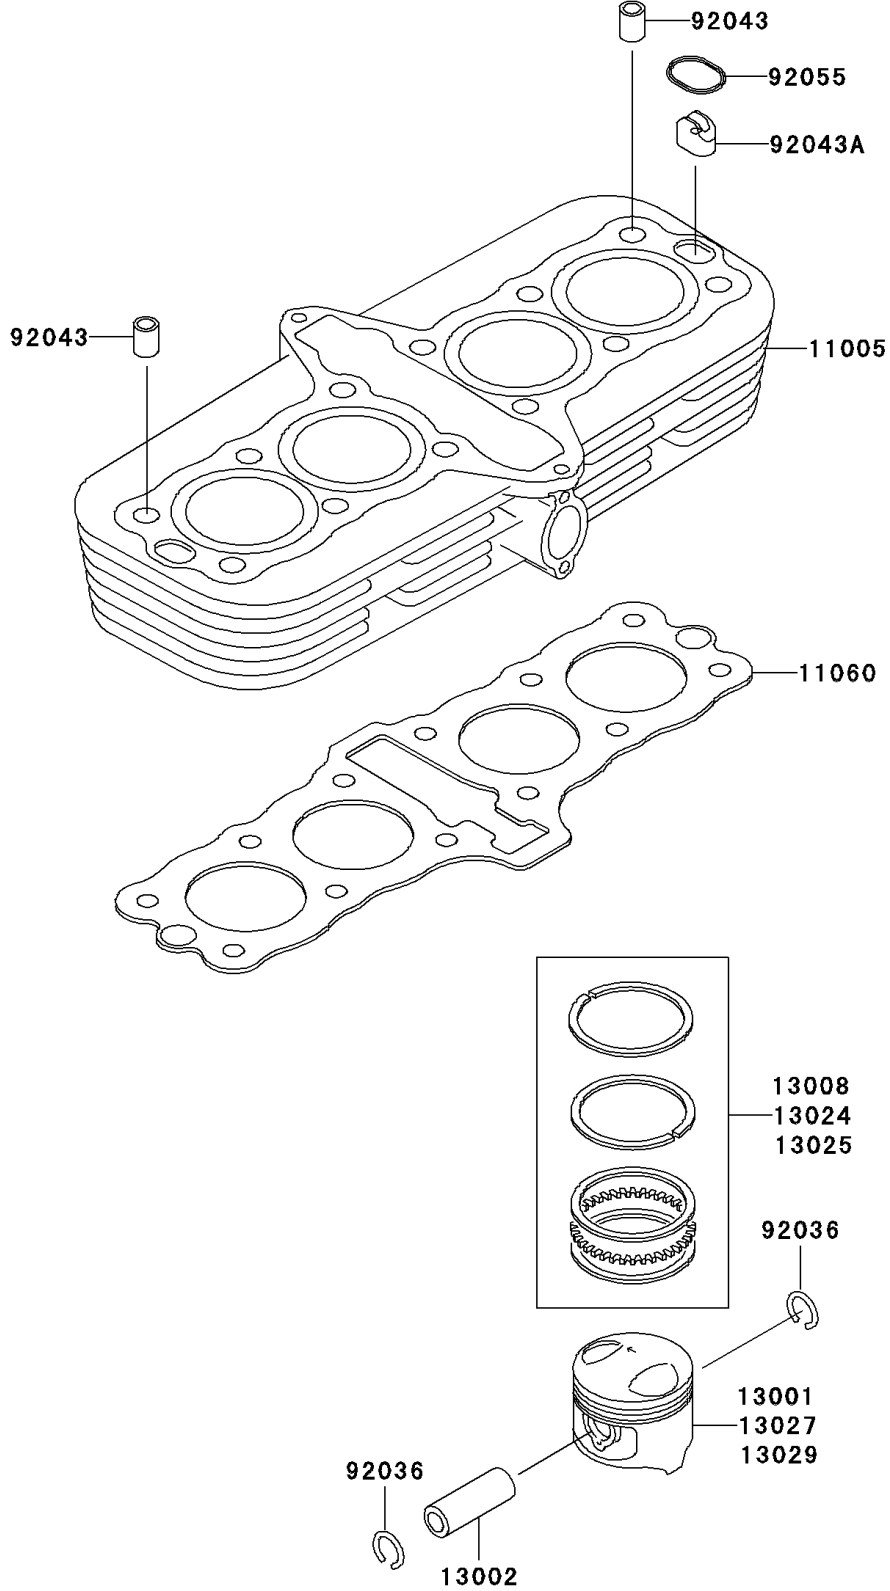

# 2003 ZR-7S PARTS DIAGRAM

Cylinder/Piston(s)

E1120

## 2003 ZR-7S PARTS LIST

Cylinder/Piston(s)

ITEM NAME	PART NUMBER	QUANTITY
CYLINDER-ENGINE (Ref # 11005)	11005-1899	1
GASKET,CYLINDER BASE (Ref # 11060)	11060-1898	1
PISTON-ENGINE,STD (Ref # 13001)	13001-1572	4
PIN-PISTON (Ref # 13002)	13002-1001	4
RING-SET-PISTON,STD (Ref # 13008)	13008-1195	4
RING-SET-PISTON LL,O/S 1.00 (Ref # 13024)	13024-1124	AR
RING-SET-PISTON L,O/S 0.50 (Ref # 13025)	13025-1153	AR
PISTON-ENGINE LL,O/S 1.00 (Ref # 13027)	13027-1206	AR
PISTON-ENGINE L,O/S 0.50 (Ref # 13029)	13029-1272	AR
RING-SNAP (Ref # 92036)	92036-005	8
PIN,11X14X12.3 (Ref # 92043)	92043-1266	2
PIN,OIL LINE (Ref # 92043A)	92043-1546	2
RING-O,CYLINDER OIL LINE PIN (Ref # 92055)	92055-1147	2