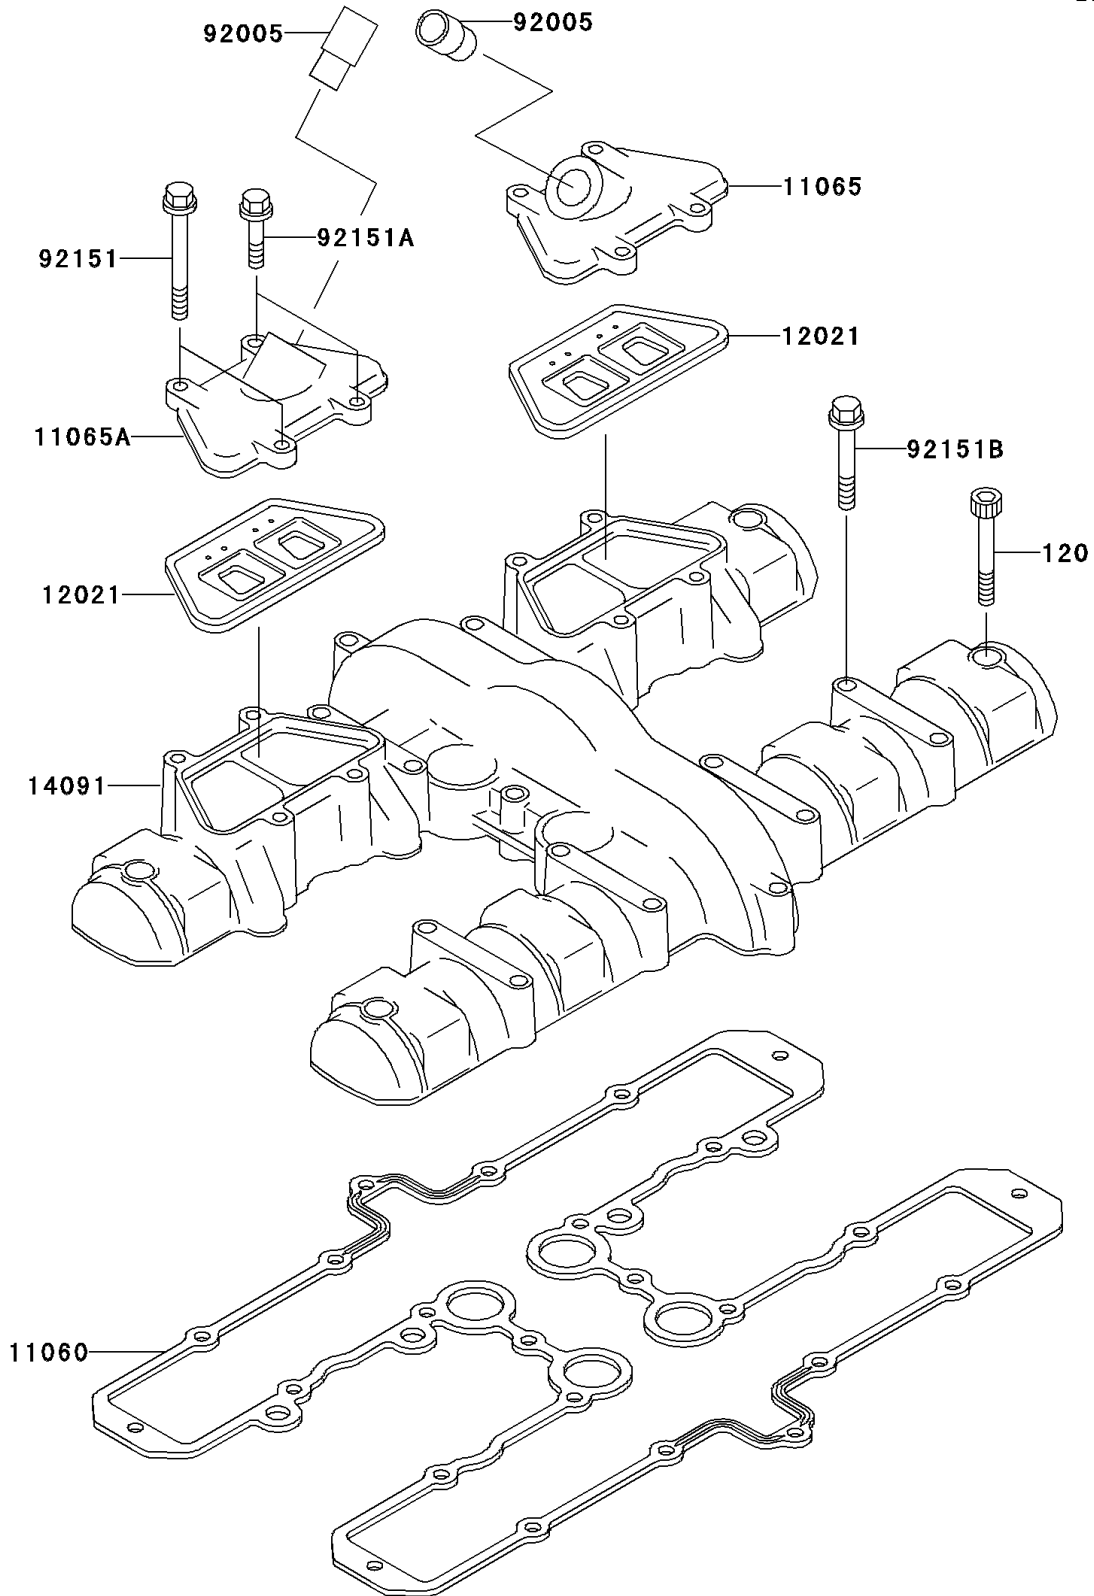

2003 ZR-7S PARTS DIAGRAM

Cylinder Head Cover

E1112

2003 ZR-7S PARTS LIST

Cylinder Head Cover

ITEM NAME	PART NUMBER	QUANTITY
BOLT-SOCKET (Ref # 120)	120R0650	4
GASKET,HEAD COVER (Ref # 11060)	11060-1900	1
CAP,RH (Ref # 11065)	11065-1124	1
CAP,LH (Ref # 11065A)	11065-1125	1
VALVE-ASSY-REED (Ref # 12021)	12021-1003	2
COVER,HEAD (Ref # 14091)	14091-1103	1
FITTING,REED VALVE (Ref # 92005)	92005-1006	2
BOLT,6X65 (Ref # 92151)	92151-1199	4
BOLT,6X20 (Ref # 92151A)	92151-1252	4
BOLT,6X45 (Ref # 92151B)	92151-1484	16