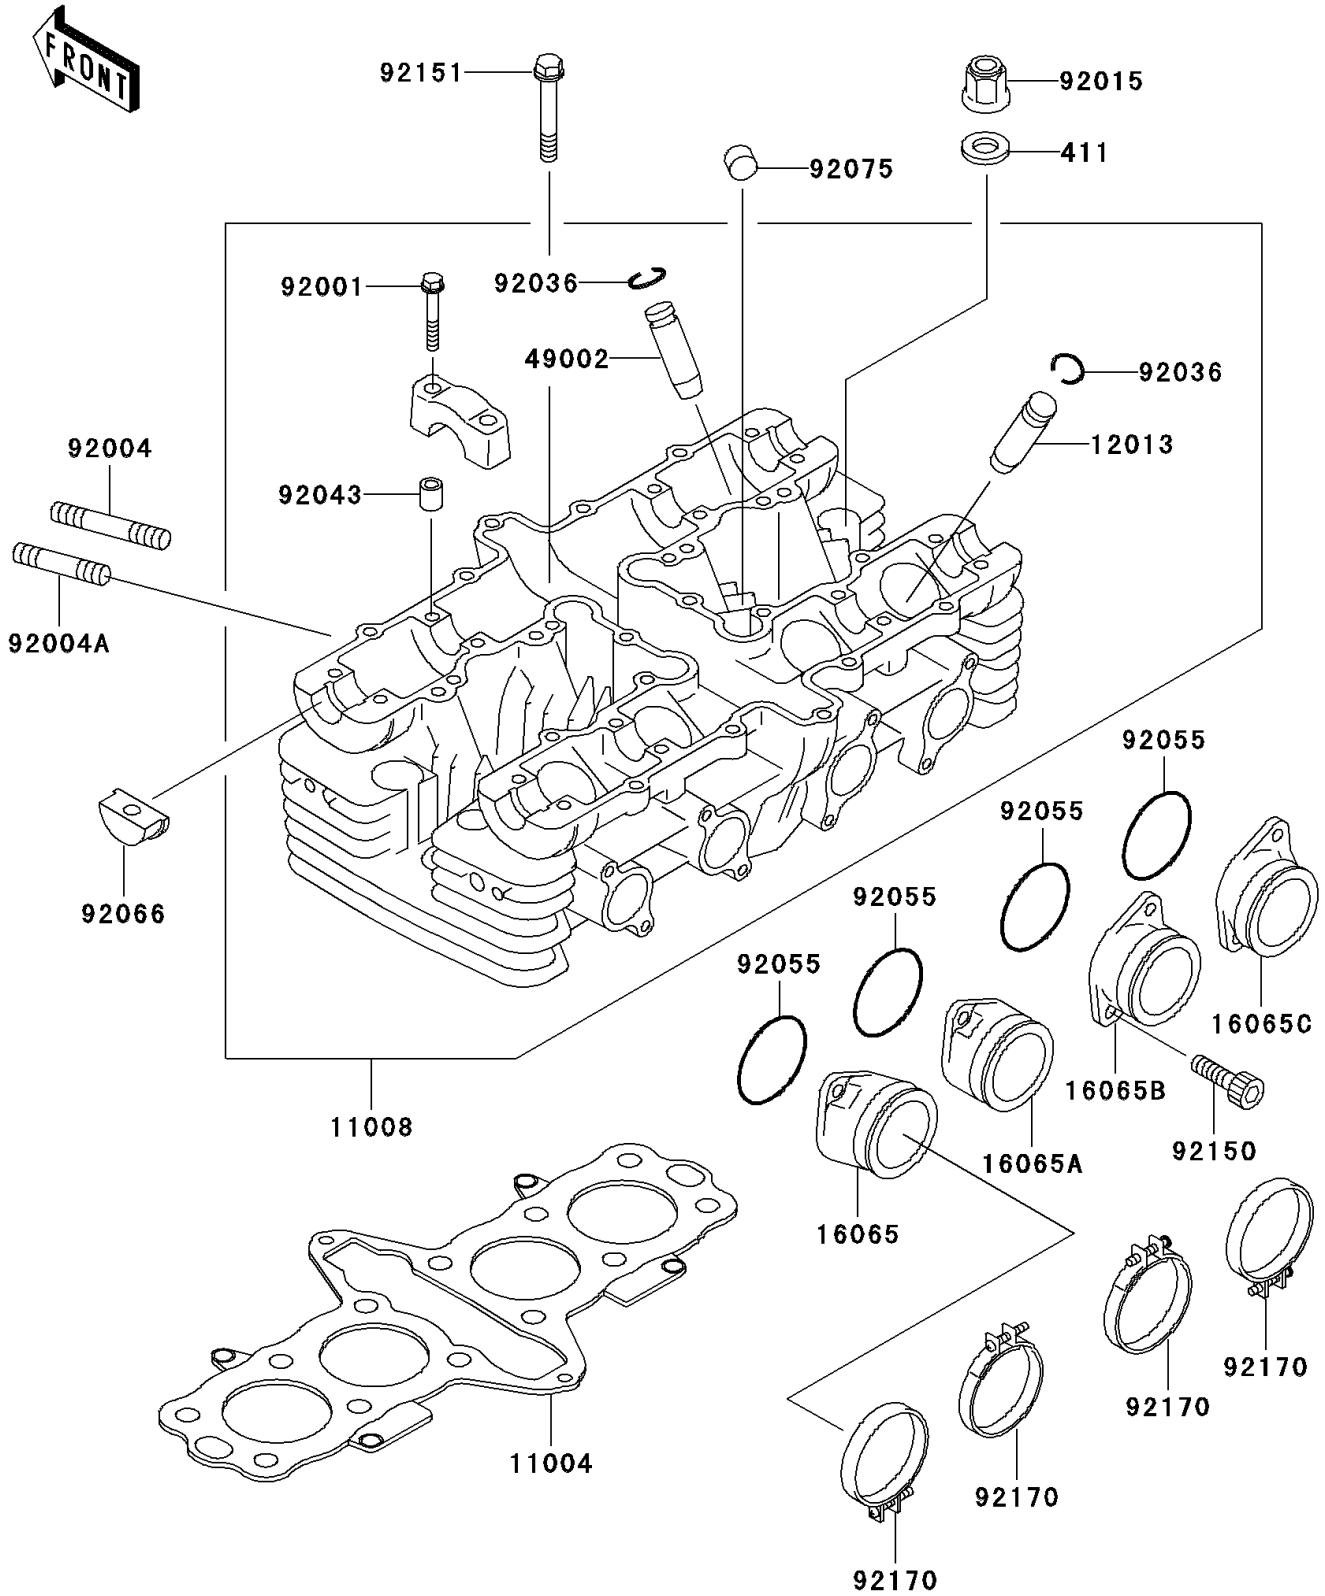

2003 ZR-7S PARTS DIAGRAM

Cylinder Head

E1111

2003 ZR-7S PARTS LIST

Cylinder Head

ITEM NAME	PART NUMBER	QUANTITY
WASHER-PLAIN,10MM (Ref # 411)	411B1000	12
GASKET-HEAD (Ref # 11004)	11004-1342	1
HEAD-COMP-CYLINDER (Ref # 11008)	11008-1363	1
GUIDE-VALVE,INTAKE (Ref # 12013)	12013-009	AR
HOLDER-CARBURETOR,#1 (Ref # 16065)	16065-1256	1
HOLDER-CARBURETOR,#2 (Ref # 16065A)	16065-1257	1
HOLDER-CARBURETOR,#3 (Ref # 16065B)	16065-1258	1
HOLDER-CARBURETOR,#4 (Ref # 16065C)	16065-1259	1
GUIDE-VALVE,EXHAUST (Ref # 49002)	49002-1002	AR
BOLT,FLANGED,6X38 (Ref # 92001)	92001-1105	16
STUD,8X35 (Ref # 92004)	92004-1208	4
STUD,8X28.5 (Ref # 92004A)	92004-1209	4
NUT,FLANGED CAP,10MM (Ref # 92015)	92015-076	12
RING-SNAP,VALVE GUIDE (Ref # 92036)	92036-023	8
PIN,6.2X8X14 (Ref # 92043)	92043-1263	16
RING-O,32MM (Ref # 92055)	92055-1256	4
PLUG,HEAD COVER (Ref # 92066)	92066-1509	4
DAMPER (Ref # 92075)	92075-182	4
BOLT,SOCKET,6X14 (Ref # 92150)	92150-1818	8
BOLT,8X43 (Ref # 92151)	92151-1485	2
CLAMP (Ref # 92170)	92170-1438	4