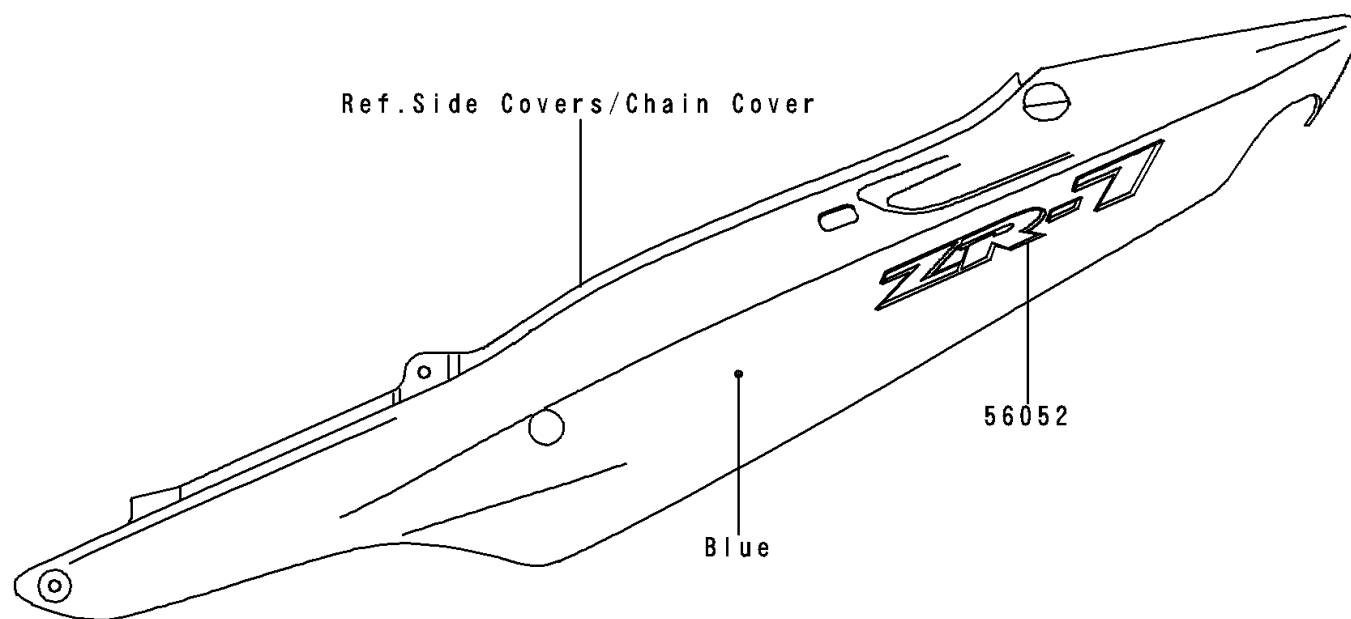

2000 ZR-7 PARTS DIAGRAM

Decals

F2861

2000 ZR-7 PARTS LIST

Decals

ITEM NAME	PART NUMBER	QUANTITY
EMBLEM,FUEL TANK,LH,KAWASAKI (Ref # 56014)	56014-1381	1
EMBLEM,FUEL TANK,RH,KAWASAKI (Ref # 56014A)	56014-1382	1
MARK,SEAT COVER,ZR-7 (Ref # 56052)	56052-1064	1