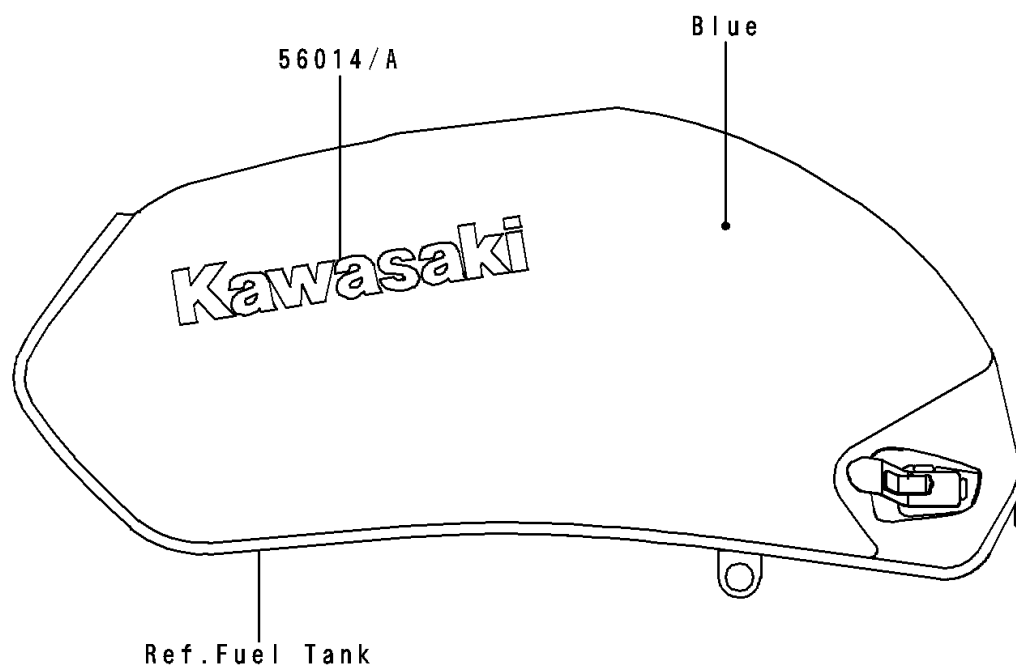

2000 ZR-7 PARTS DIAGRAM

Decals

F2861

2000 ZR-7 PARTS LIST

Decals

ITEM NAME	PART NUMBER	QUANTITY
EMBLEM,FUEL TANK,LH,KAWASAKI (Ref # 56014)	56014-1381	1
EMBLEM,FUEL TANK,RH,KAWASAKI (Ref # 56014A)	56014-1382	1
MARK,SEAT COVER,ZR-7 (Ref # 56052)	56052-1064	1