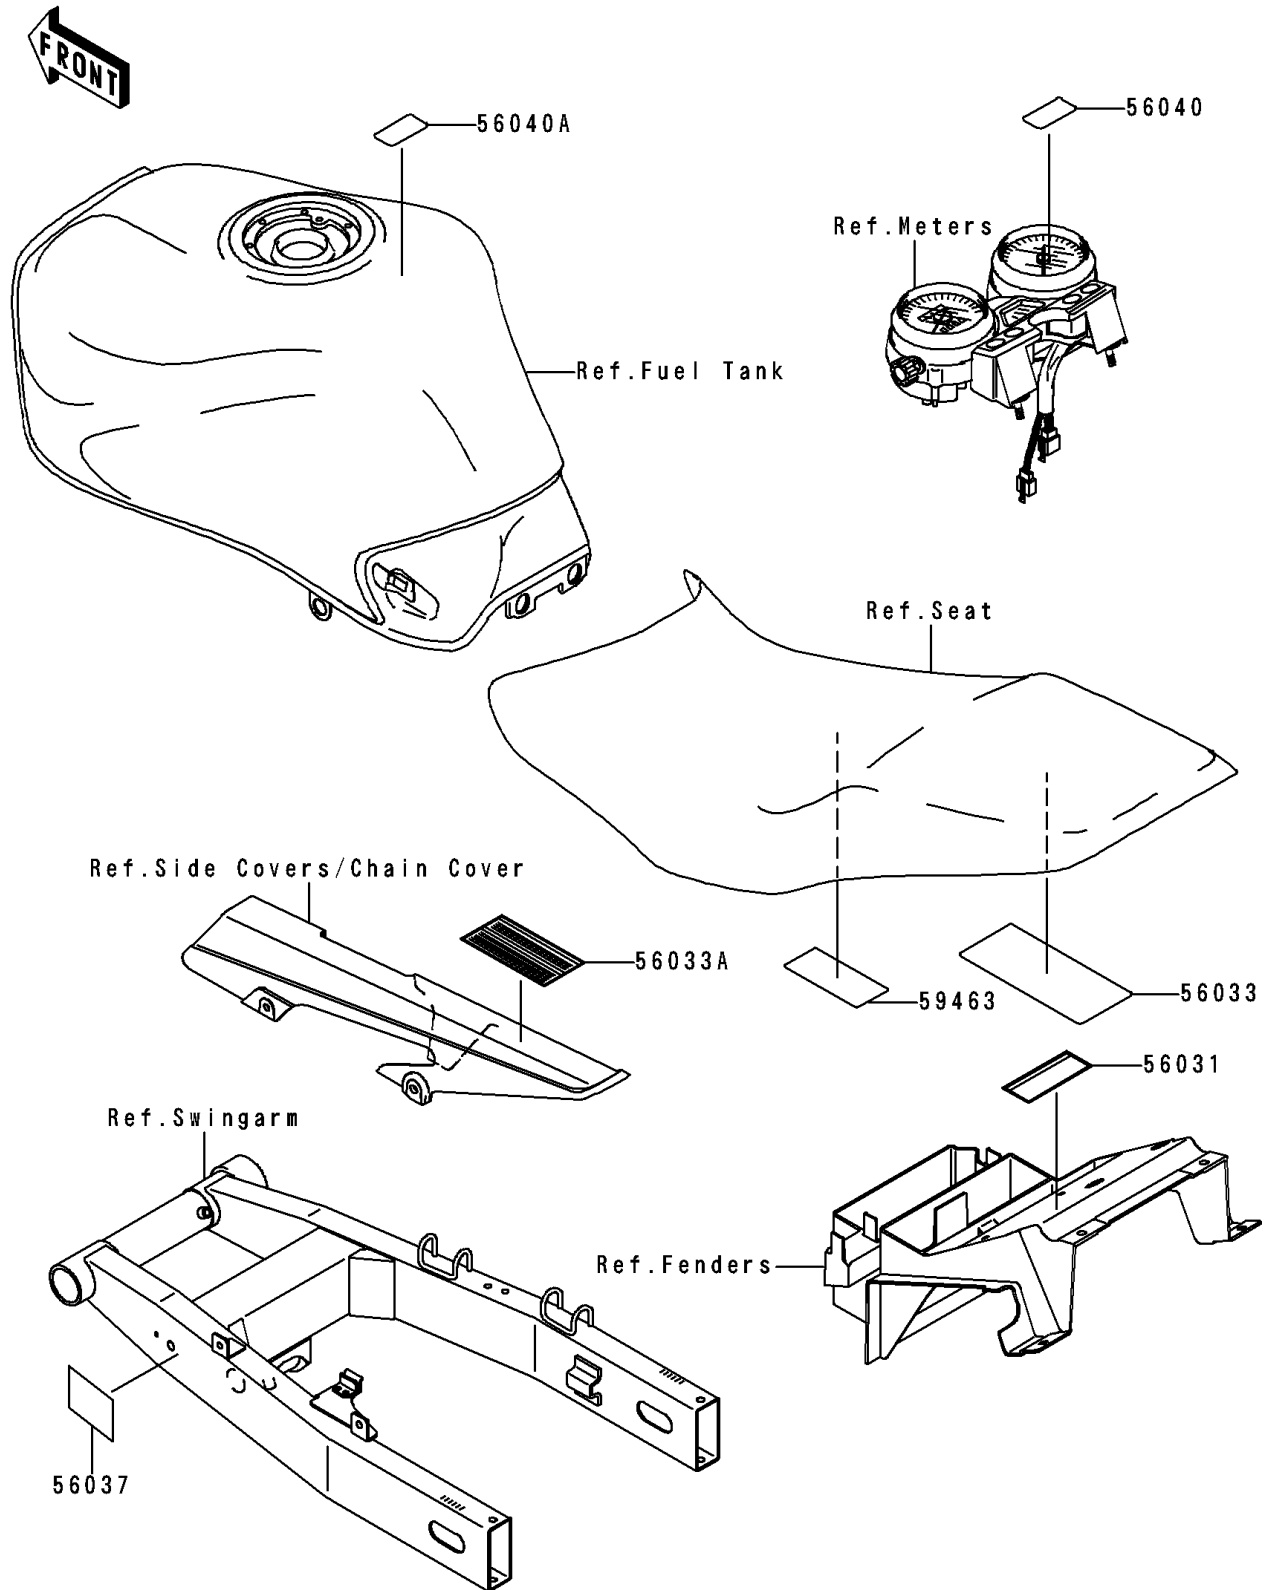

## 2000 ZR-7 PARTS DIAGRAM

Labels

F2860

## 2000 ZR-7 PARTS LIST

Labels

ITEM NAME	PART NUMBER	QUANTITY
LABEL-MANUAL,OIL & OIL FILTER (Ref # 56031)	56031-1124	1
LABEL-MANUAL,DAILY SAFETY (Ref # 56033)	56033-1141	1
LABEL-MANUAL,CHAIN (Ref # 56033A)	56033-1171	1
LABEL-SPECIFICATION,TIRE&LOAD (Ref # 56037)	56037-1812	1
LABEL-WARNING,BREAK IN CAUTION (Ref # 56040)	56040-1007	1
LABEL-WARNING,EVAPO (Ref # 56040A)	56040-1121	1
LABEL-CERTIFICATION,EVAPO ROUT (Ref # 59463)	59463-1417	1