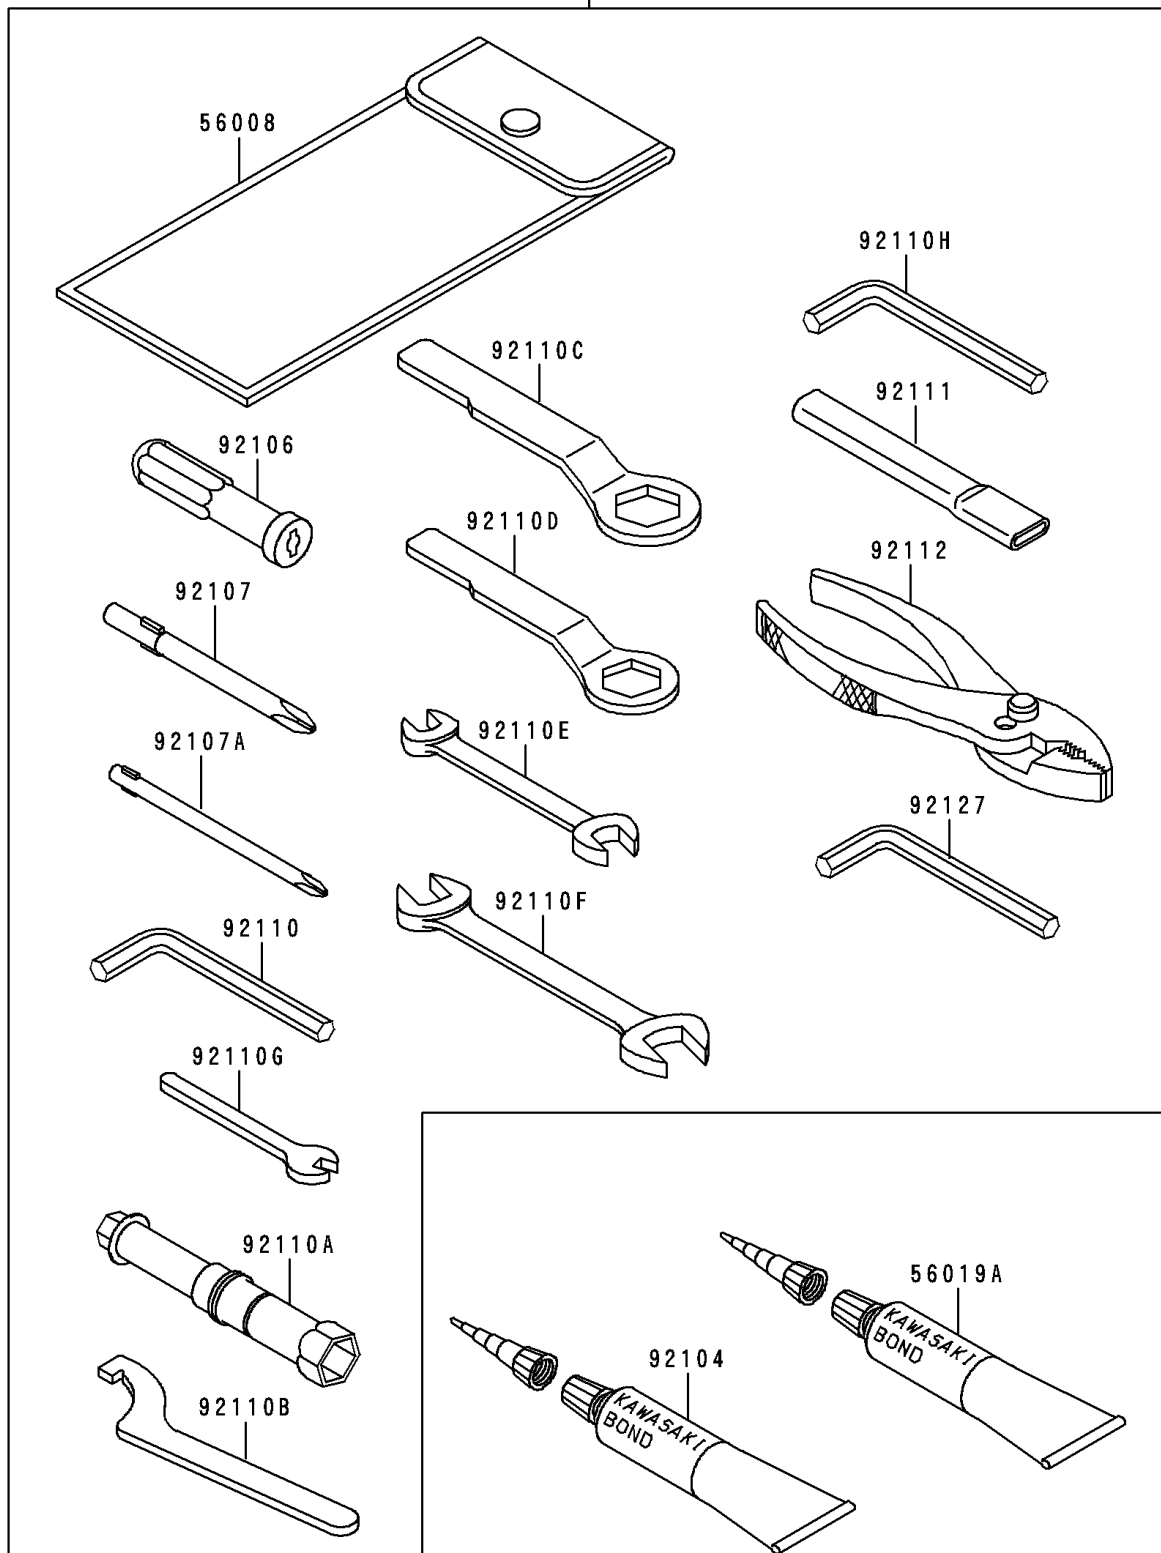

2000 ZR-7 PARTS DIAGRAM

Owner's Tools

56007

F2810

2000 ZR-7 PARTS LIST

Owner's Tools

ITEM NAME	PART NUMBER	QUANTITY
TOOL-KIT (Ref # 56007)	56007-1426	1
BAG,TOOL (Ref # 56008)	56008-1075	1
THREE BOND TB1211,HT/RS,WHITE (Ref # 56019A)	56019-120	1
GASKET-LIQUID,TUBE,100G,BLACK (Ref # 92104)	92104-1003	1
GRIP-SCREW DRIVER (Ref # 92106)	92106-1001	1
TOOL-DRIVER,#3PHILLIPS (Ref # 92107)	92107-005	1
TOOL-DRIVER,#2PHILLIPS (Ref # 92107A)	92107-1053	1
TOOL-WRENCH,ALLEN,5MM (Ref # 92110)	92110-1015	1
TOOL-WRENCH,BOX,18MM (Ref # 92110A)	92110-1130	1
TOOL-WRENCH,HOOK (Ref # 92110B)	92110-1144	1
TOOL-WRENCH,BOX END,27MM (Ref # 92110C)	92110-1147	1
TOOL-WRENCH,BOX END,22MM (Ref # 92110D)	92110-1148	1
TOOL-WRENCH,OPEN END,10X12 (Ref # 92110E)	92110-1152	1
TOOL-WRENCH,OPEN END,14X17 (Ref # 92110F)	92110-1153	1
TOOL-WRENCH,OPEN END,6MM (Ref # 92110G)	92110-1157	1
TOOL-WRENCH,ALLEN,4MM (Ref # 92110H)	92110-3703	1
TOOL-BAR,BOX END WRENCH (Ref # 92111)	92111-1051	1
TOOL-PLIERS (Ref # 92112)	92112-1001	1
TOOL-WRENCH,ALLEN,6MM (Ref # 92127)	92127-003	1