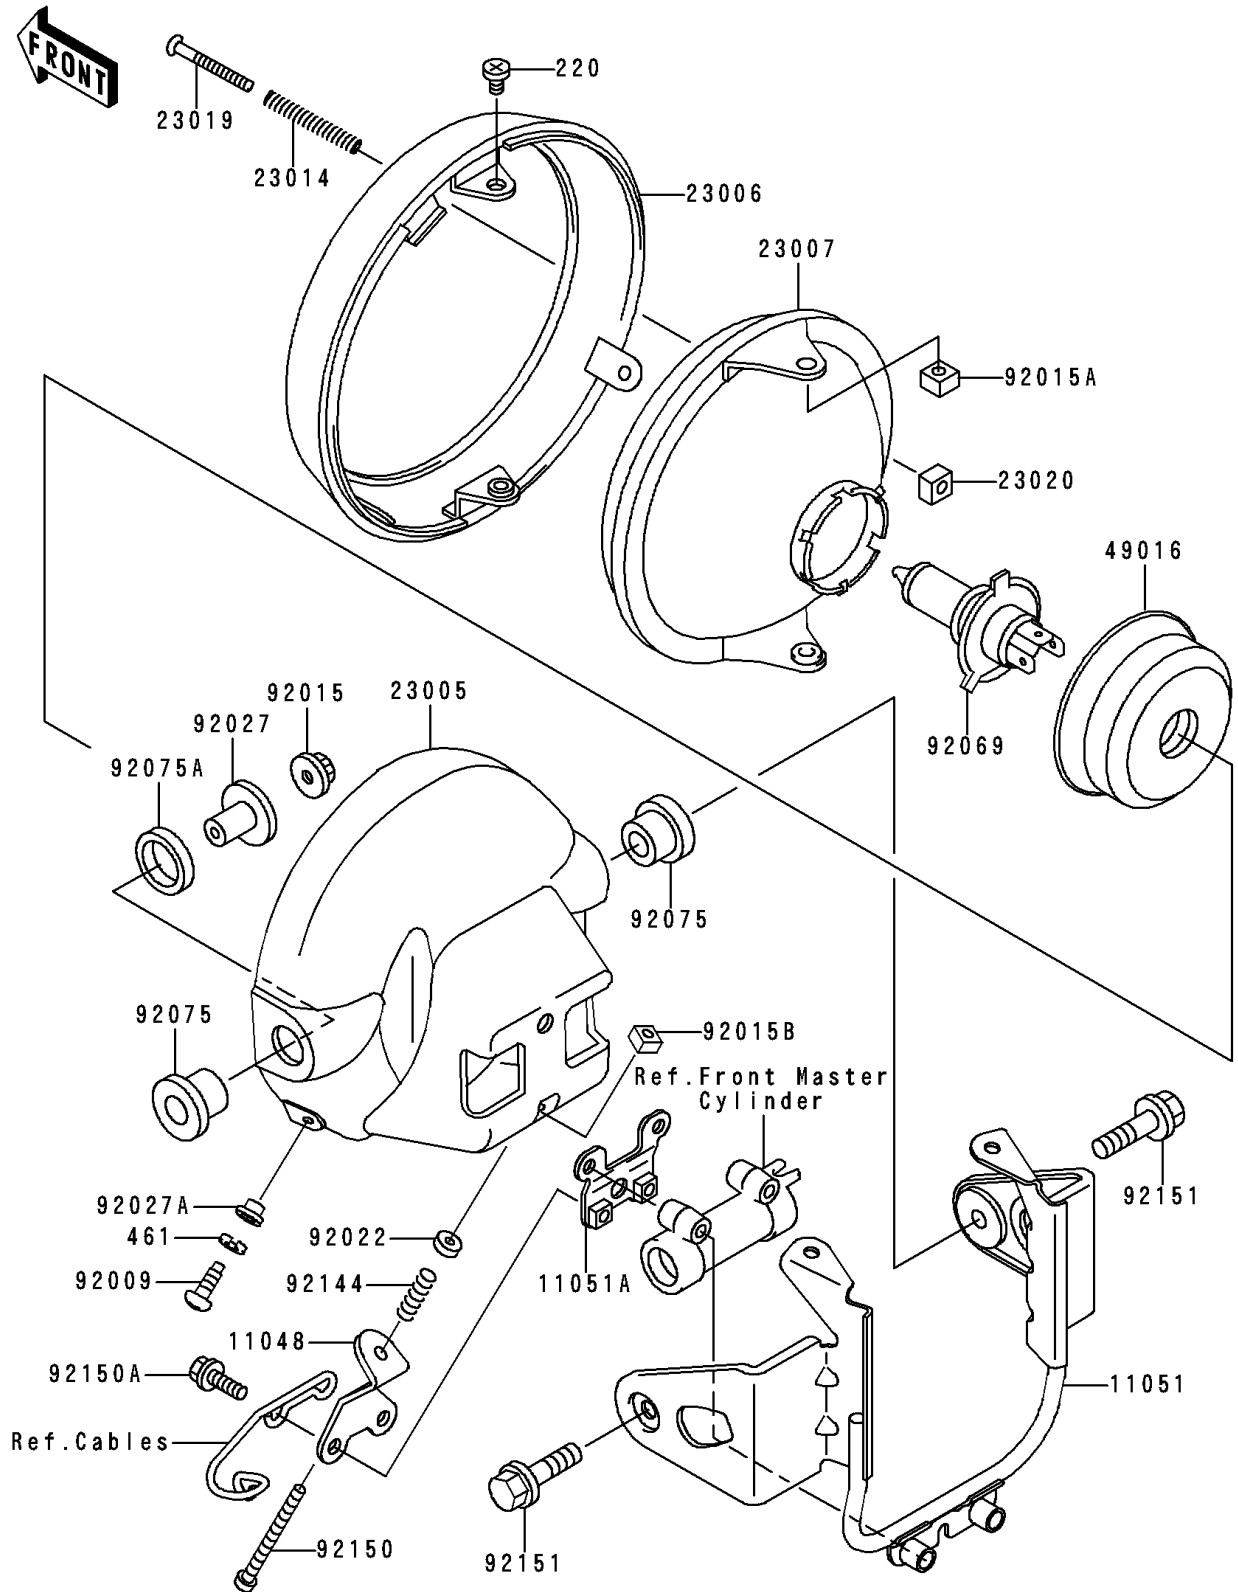

2000 ZR-7 PARTS DIAGRAM

Headlight(s)

F2710

2000 ZR-7 PARTS LIST

Headlight(s)

ITEM NAME	PART NUMBER	QUANTITY
SCREW-PAN-CROS (Ref # 220)	220D0510	1
WASHER-SPRING,5MM,BLACK (Ref # 461)	461K0500	1
BRACKET,HEAD LAMP BODY (Ref # 11048)	11048-1816	1
BRACKET,HEAD LAMP (Ref # 11051)	11051-1255	1
BRACKET (Ref # 11051A)	11051-1485	1
BODY-COMP-HEAD LAMP,F.BLACK (Ref # 23005)	23005-1102-21	1
RIM-LAMP,CR PLATED (Ref # 23006)	23006-1020	1
LENS-COMP,HEAD LAMP (Ref # 23007)	23007-1371	1
SPRING,FOCUS ADJUSTING (Ref # 23014)	23014-005	1
SCREW,FOCUS ADJUSTING (Ref # 23019)	23019-021	1
NUT,4MM,FOCUS ADJUST (Ref # 23020)	23020-018	1
COVER-SEAL,HEAD LAMP (Ref # 49016)	49016-1046	1
SCREW,5X16 (Ref # 92009)	92009-1693	1
NUT,FLANGED,8MM (Ref # 92015)	92015-1014	1
NUT,5MM (Ref # 92015A)	92015-1157	1
NUT,5MM,FOCUS ADJUST (Ref # 92015B)	92015-1799	1
WASHER,5.2X13X1 (Ref # 92022)	92022-1380	1
COLLAR,L=20 (Ref # 92027)	92027-1131	1
COLLAR,HEAD LAMP,BLACK (Ref # 92027A)	92027-1503	1
BULB,12V 60/55W,H4 (Ref # 92069)	92069-1002	1
DAMPER,HEAD LAMP FITTING (Ref # 92075)	92075-1109	1
DAMPER,HEAD LAMP FITTING (Ref # 92075A)	92075-1110	1
SPRING (Ref # 92144)	92144-1417	1
BOLT,ADJUST,5X45 (Ref # 92150)	92150-1590	1
BOLT,FLANGED,6X14 (Ref # 92150A)	92150-1689	1
BOLT,FLANGED,8X40 (Ref # 92151)	92151-1532	1