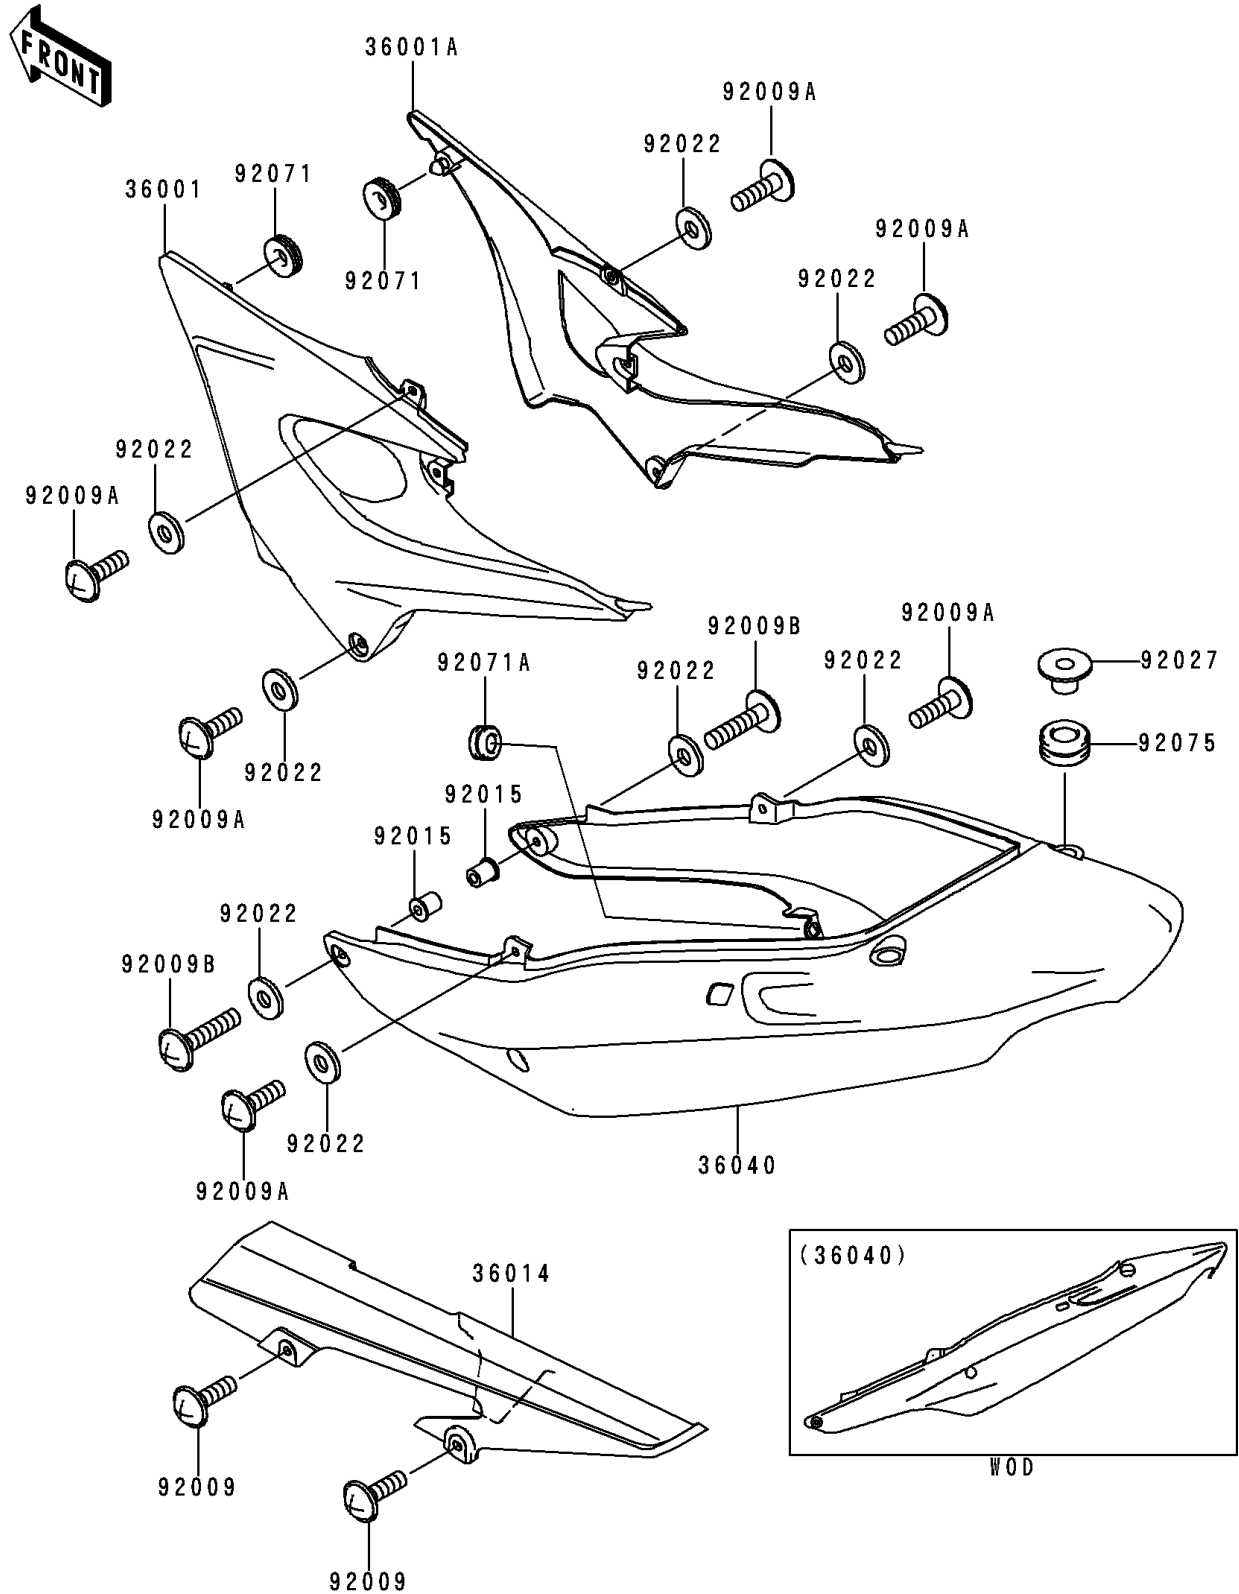

2000 ZR-7 PARTS DIAGRAM

Side Covers/Chain Cover

F2610

2000 ZR-7 PARTS LIST

Side Covers/Chain Cover

ITEM NAME	PART NUMBER	QUANTITY
COVER-SIDE,LH,M.F.C.GRAY (Ref # 36001)	36001-1629-E4	1
COVER-SIDE,RH,M.F.C.GRAY (Ref # 36001A)	36001-1630-E4	1
CASE-CHAIN (Ref # 36014)	36014-1196	1
COVER-TAIL,C.L.BLUE (Ref # 36040)	36040-1052-E1	1
SCREW,6X10 (Ref # 92009)	92009-1402	1
SCREW,6X14 (Ref # 92009A)	92009-1662	1
SCREW,6X22 (Ref # 92009B)	92009-1664	1
NUT (Ref # 92015)	92015-1700	1
WASHER,6.5X16X1 (Ref # 92022)	92022-1143	1
COLLAR (Ref # 92027)	92027-4015	1
GROMMET (Ref # 92071)	92071-056	1
GROMMET (Ref # 92071A)	92071-1152	1
DAMPER (Ref # 92075)	92075-1898	1