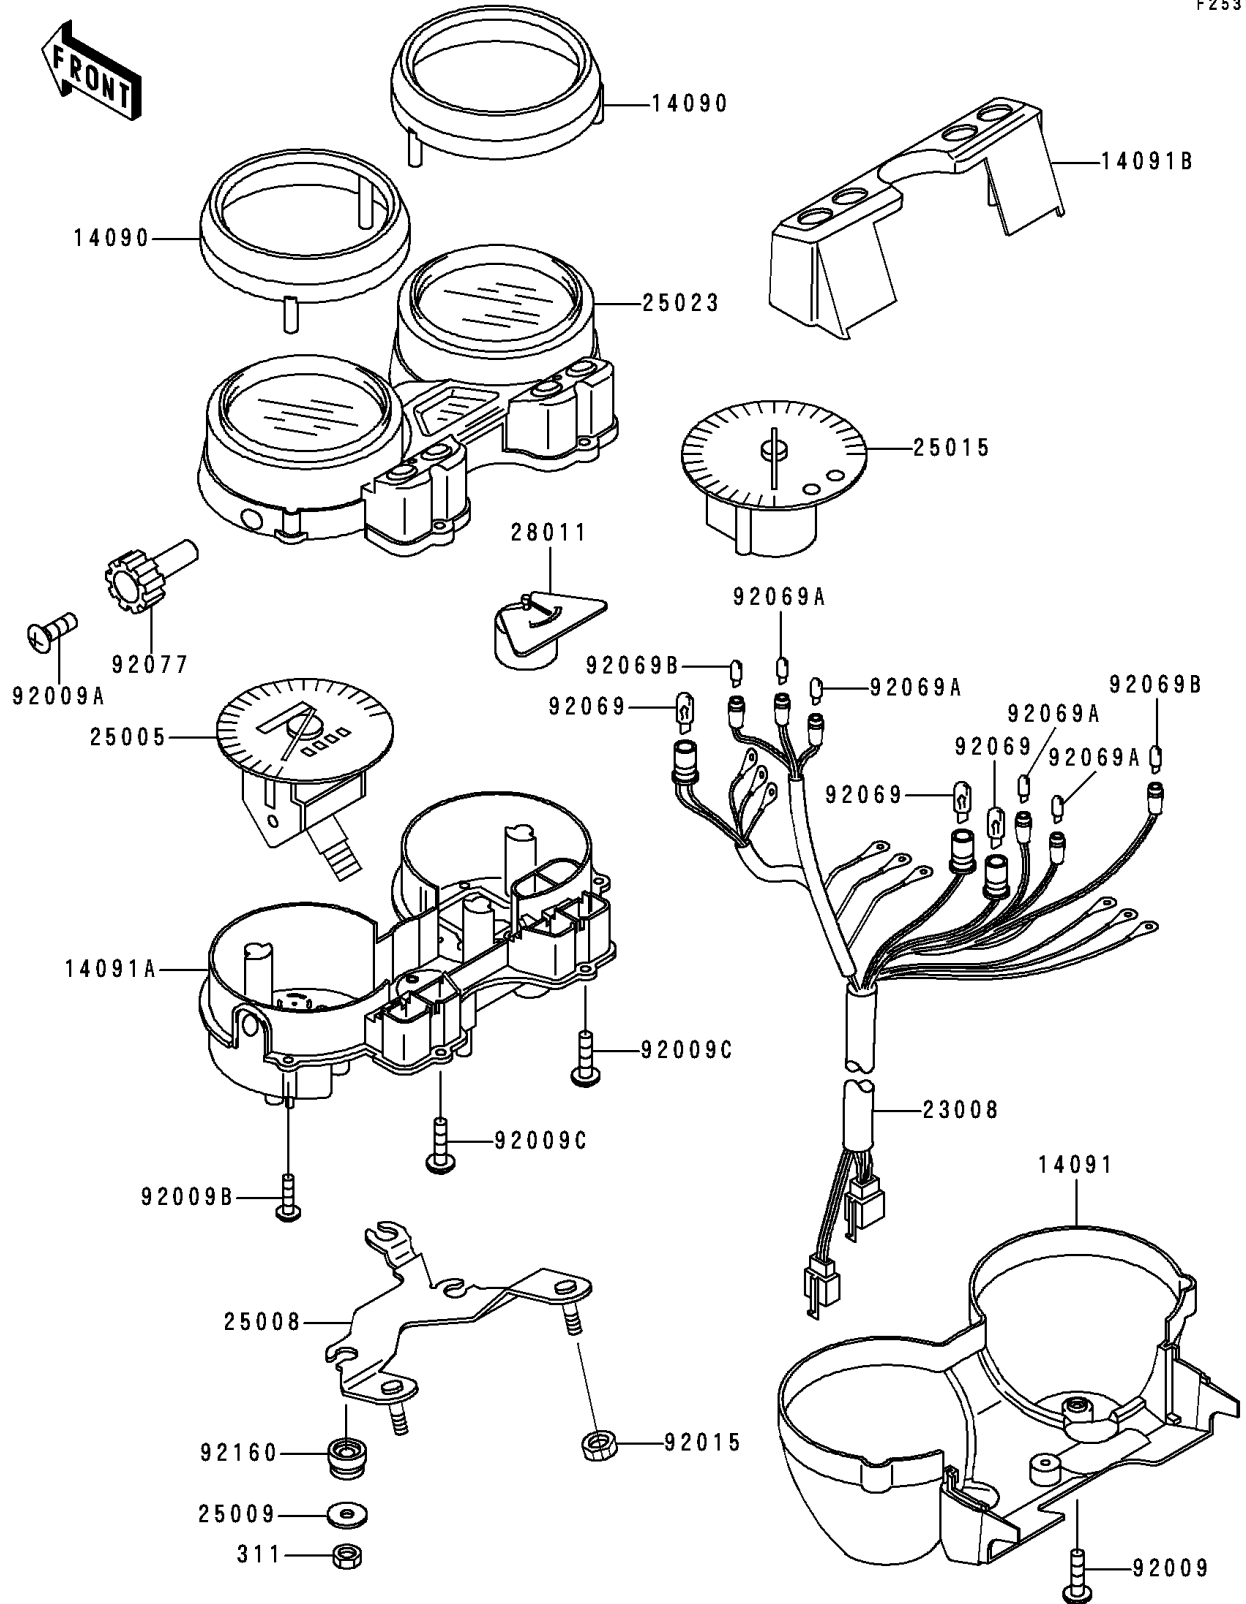

2000 ZR-7 PARTS DIAGRAM

Meter(s)

F2530

2000 ZR-7 PARTS LIST

Meter(s)

ITEM NAME	PART NUMBER	QUANTITY
NUT-HEX (Ref # 311)	311C0500	1
COVER,SPEEDO&TACHOMETER (Ref # 14090)	14090-1603	1
COVER,METER,LWR (Ref # 14091)	14091-1105	1
COVER,METER HOUSING (Ref # 14091A)	14091-1106	1
COVER,PILOT BOX,UPP (Ref # 14091B)	14091-1154	1
SOCKET-ASSY,METER (Ref # 23008)	23008-1610	1
SPEEDOMETER,MPH (Ref # 25005)	25005-1659	1
BRACKET-METER (Ref # 25008)	25008-1213	1
WASHER,5.2X16X1.2 (Ref # 25009)	25009-004	1
TACHOMETER,X1000R/MIN (Ref # 25015)	25015-1360	1
COVER-METER CASE,UPP (Ref # 25023)	25023-1230	1
METER,FUEL (Ref # 28011)	28011-1198	1
SCREW,4X16,BLACK (Ref # 92009)	92009-1158	1
SCREW,2X6,BLACK (Ref # 92009A)	92009-1172	1
SCREW,TAPPING,3X16 (Ref # 92009B)	92009-1391	1
SCREW,TAPPING,4X14 (Ref # 92009C)	92009-1503	1
NUT,FLANGED,6MM,BLACK (Ref # 92015)	92015-1233	1
BULB,12V 1.7W (Ref # 92069)	92069-1059	1
BULB,12V 3W (Ref # 92069A)	92069-1068	1
BULB,12V 1.7W (Ref # 92069B)	92069-1070	1
KNOB,METER (Ref # 92077)	92077-1073	1
DAMPER (Ref # 92160)	92160-1178	1