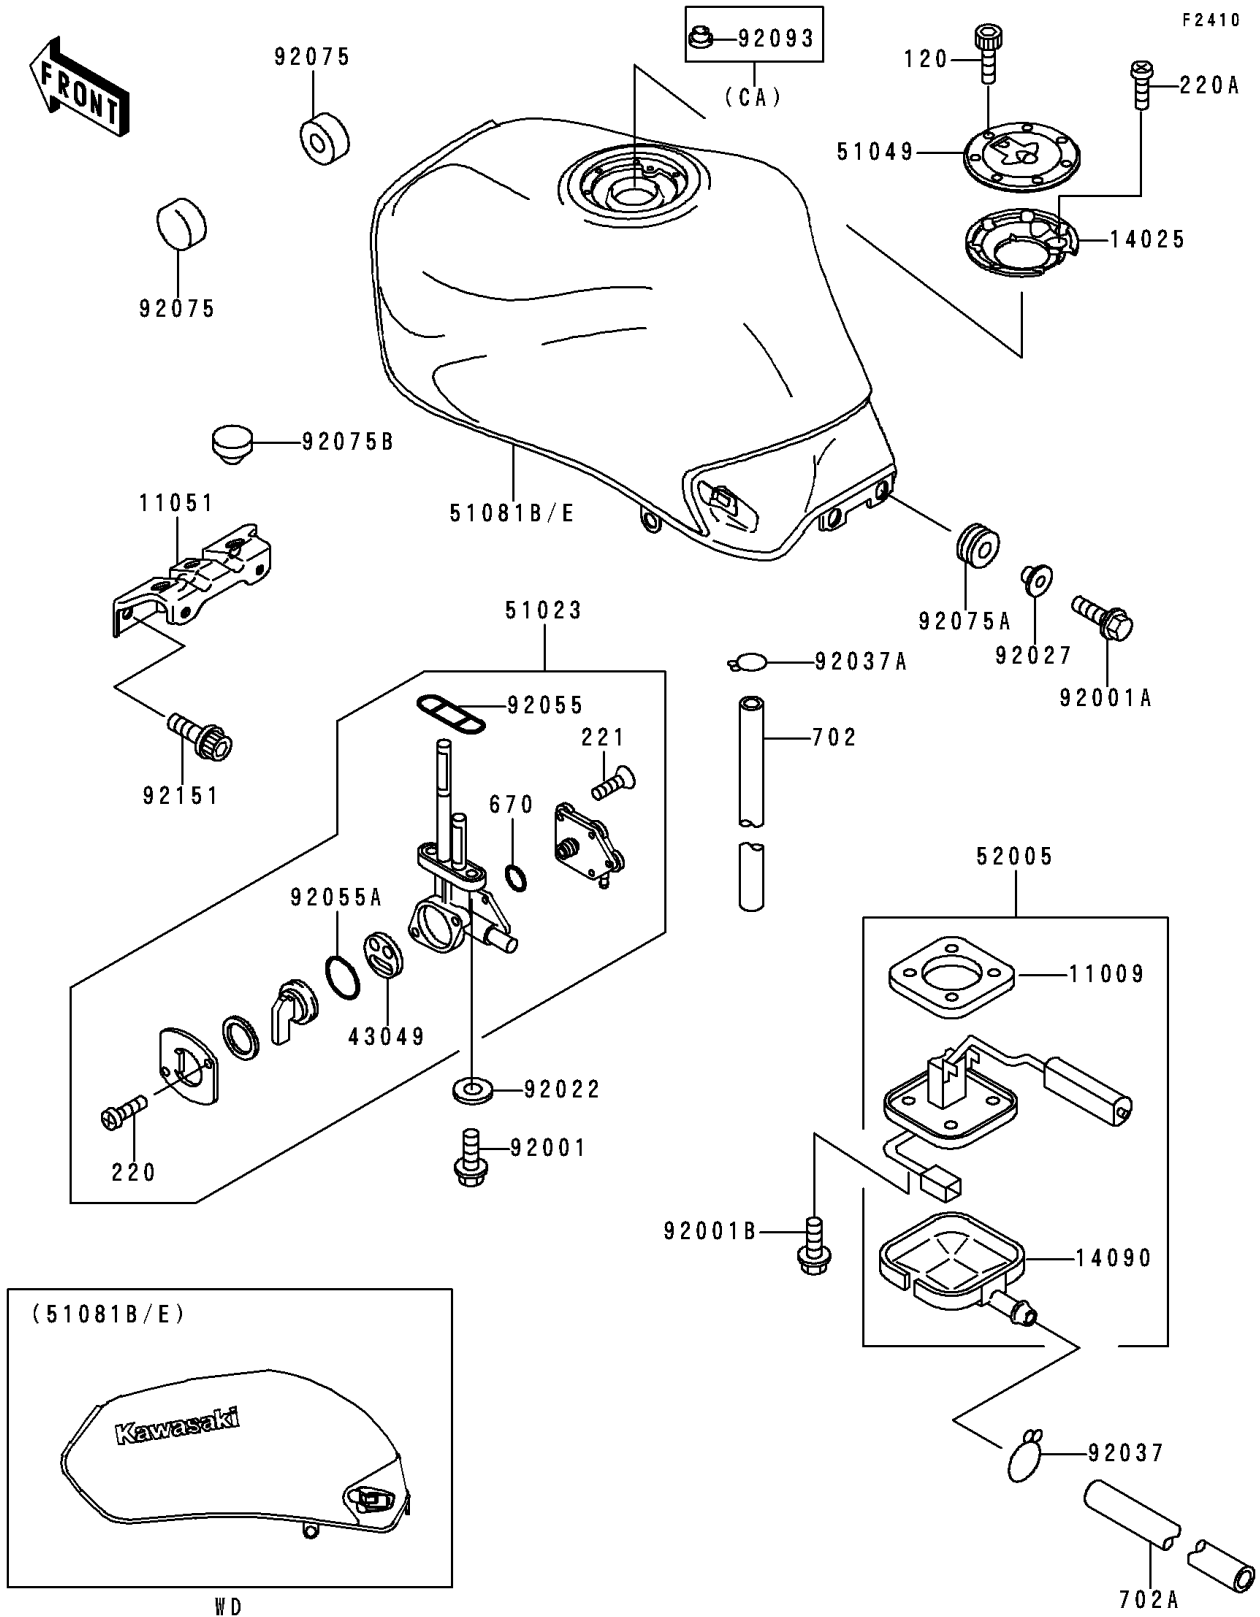

2000 ZR-7 PARTS DIAGRAM

Fuel Tank

2000 ZR-7 PARTS LIST

Fuel Tank

ITEM NAME	PART NUMBER	QUANTITY
BOLT-SOCKET (Ref # 120)	120S0512	1
SCREW-PAN-CROS (Ref # 220)	220B0308	1
SCREW-PAN-CROS (Ref # 220A)	220C0508	1
SCREW-CSK-CROS,4X14 (Ref # 221)	221B0414	1
O RING,4MM (Ref # 670)	670B1504	1
TUBE-RUBBER,7X10X550 (Ref # 702)	702A07550	1
GASKET,FUEL GAUGE (Ref # 11009)	11009-1656	1
BRACKET,FUEL TANK (Ref # 11051)	11051-1477	1
COVER,TANK CAP (Ref # 14025)	14025-1913	1
COVER,FUEL GAUGE (Ref # 14090)	14090-1624	1
PACKING,TAP VALVE (Ref # 43049)	43049-1066	1
TAP-ASSY,FUEL (Ref # 51023)	51023-1258	1
CAP-TANK,FUEL (Ref # 51049)	51049-1091	1
GAUGE,FUEL (Ref # 52005)	52005-1130	1
BOLT,6X20 (Ref # 92001)	92001-1091	1
BOLT,6X25 (Ref # 92001A)	92001-1524	1
BOLT,FUEL GAUGE (Ref # 92001B)	92001-1705	1
WASHER,6.2X11X1.5 (Ref # 92022)	92022-183	1
COLLAR,L=13.1 (Ref # 92027)	92027-251	1
CLAMP,TUBE (Ref # 92037)	92037-147	1
CLAMP (Ref # 92037A)	92037-1712	1
RING-O,FUEL TAP PACKING (Ref # 92055)	92055-1112	1
RING-O,TAP LEVER (Ref # 92055A)	92055-1419	1
DAMPER,FUEL TANK (Ref # 92075)	92075-101	1
DAMPER (Ref # 92075A)	92075-1690	1
DAMPER (Ref # 92075B)	92075-1737	1
BOLT,SOCKET,8X12 (Ref # 92151)	92151-1592	1
TUBE-RUBBER,7X10X800 (Ref # 702A)	702A07800	1
TANK-COMP-FUEL,C.L.BLUE (Ref # 51081B)	51081-5141-E1	1

2000 ZR-7 PARTS LIST

Fuel Tank

ITEM NAME	PART NUMBER	QUANTITY
TANK-COMP-FUEL,C.L.BLUE (Ref # 51081E)	51081-5181-E1	1
SEAL,FUEL TANK CAP (Ref # 92093)	92093-1030	1