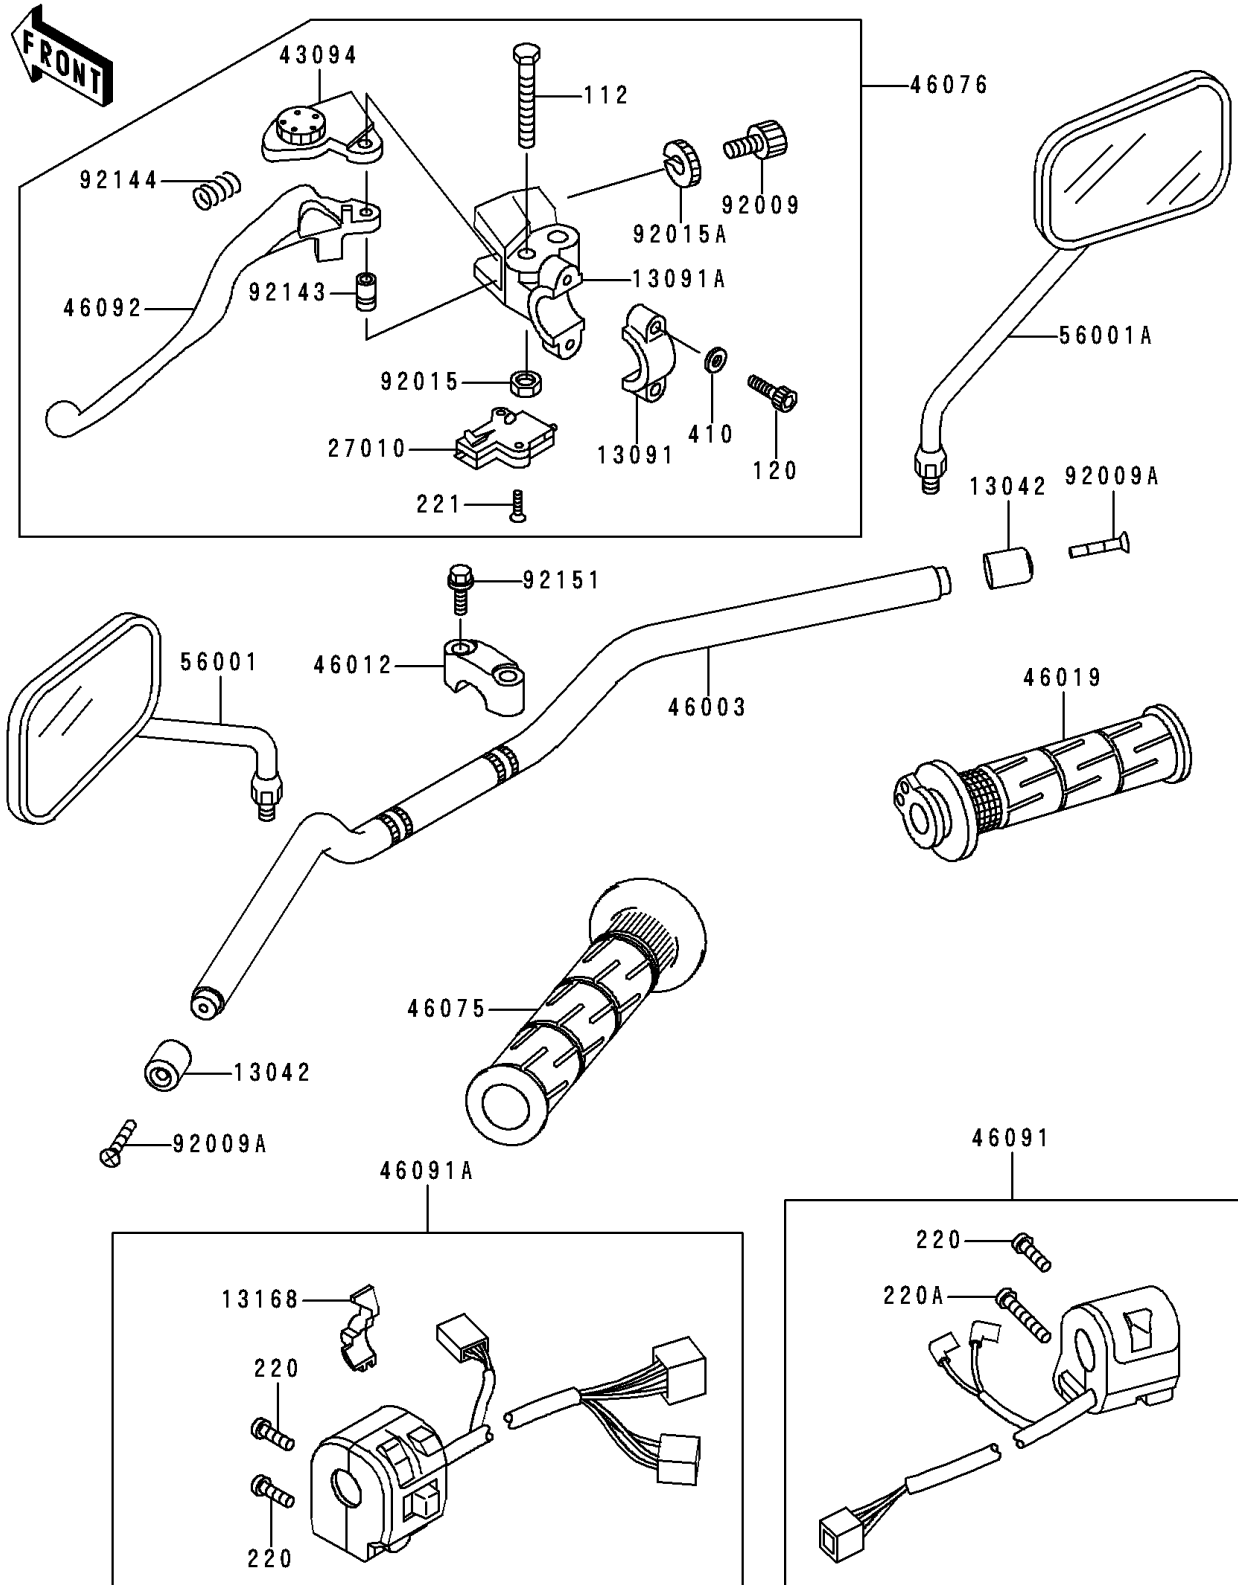

2000 ZR-7 PARTS DIAGRAM

Handlebar

F2310

2000 ZR-7 PARTS LIST

Handlebar

ITEM NAME	PART NUMBER	QUANTITY
BOLT-UPSET (Ref # 112)	112C0640	1
BOLT-SOCKET,6X20 (Ref # 120)	120S0620	1
SCREW-PAN-CROS (Ref # 220)	220C0525	1
SCREW-PAN-CROS (Ref # 220A)	220C0540	1
SCREW-CSK-CROS (Ref # 221)	221C0316	1
WASHER-PLAIN-SMALL,6MM,BLACK (Ref # 410)	410F0600	1
WEIGHT,HANDLE (Ref # 13042)	13042-1077	1
HOLDER,CLUTCH LEVER (Ref # 13091)	13091-1624	1
HOLDER,CLUTCH LEVER (Ref # 13091A)	13091-1652	1
LEVER,CHOKE (Ref # 13168)	13168-1516	1
SWITCH,CLUTCH,BLACK (Ref # 27010)	27010-1094	1
ADJUSTER,CLUTCH LEVER (Ref # 43094)	43094-1053	1
HANDLE (Ref # 46003)	46003-1521	1
HOLDER-HANDLE,UPP (Ref # 46012)	46012-1295	1
GRIP-ASSY,THROTTLE (Ref # 46019)	46019-1090	1
GRIP,LH (Ref # 46075)	46075-1144	1
LEVER-ASSY-GRIP,CLUTCH (Ref # 46076)	46076-1180	1
HOUSING-ASSY-CONTROL,RH (Ref # 46091)	46091-1672	1
HOUSING-ASSY-CONTROL,LH (Ref # 46091A)	46091-1716	1
LEVER-GRIP,CLUTCH (Ref # 46092)	46092-1162	1
MIRROR-ASSY,LH (Ref # 56001)	56001-1533	1
MIRROR-ASSY,RH (Ref # 56001A)	56001-1534	1
SCREW,CABLE ADJUST,8MM,BLACK (Ref # 92009)	92009-1134	1
SCREW,5X35 (Ref # 92009A)	92009-1727	1
NUT,LOCK,6MM,BLACK (Ref # 92015)	92015-1191	1
NUT,CABLE ADJUST LOCK,8MM,BLK (Ref # 92015A)	92015-1197	1
COLLAR (Ref # 92143)	92143-1379	1
SPRING (Ref # 92144)	92144-1467	1
BOLT,FLANGED,8X35 (Ref # 92151)	92151-1537	1