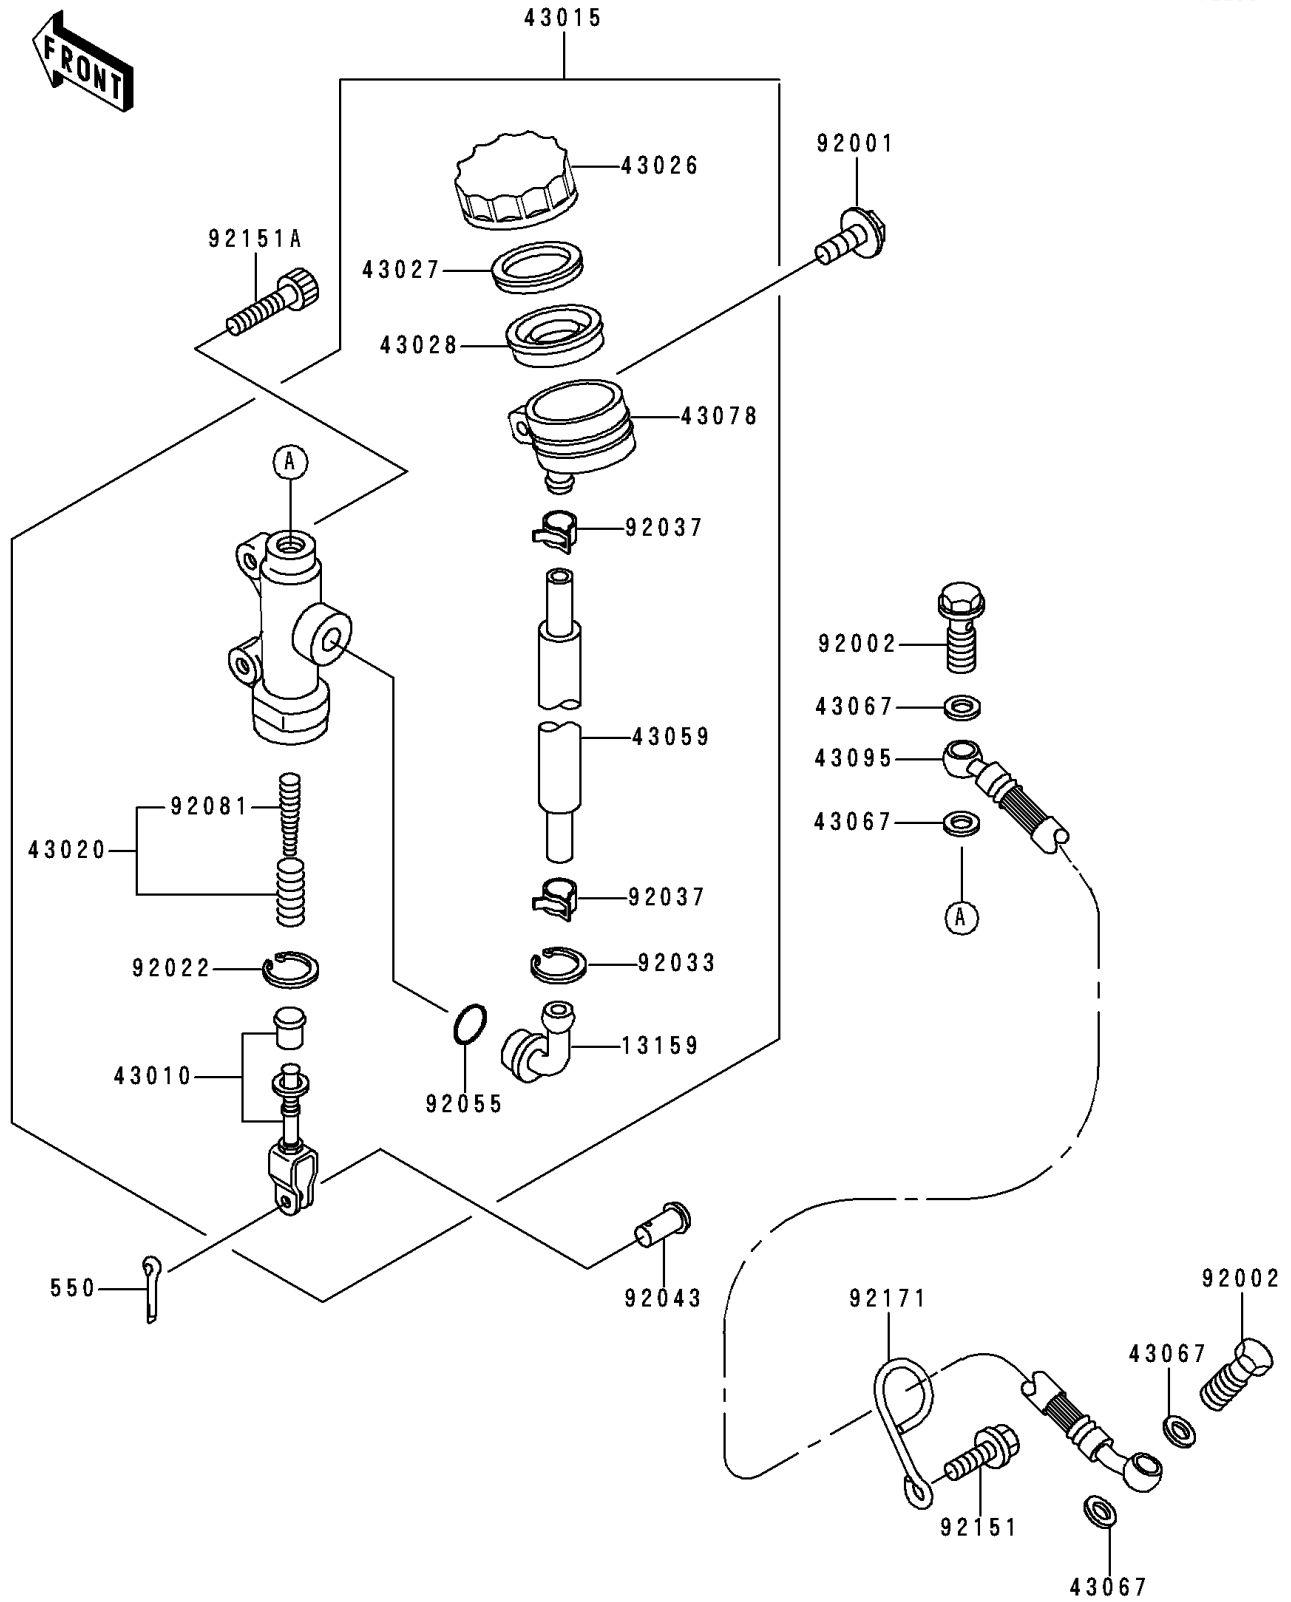

## 2000 ZR-7 PARTS DIAGRAM

Rear Master Cylinder

F2293

## 2000 ZR-7 PARTS LIST

Rear Master Cylinder

ITEM NAME	PART NUMBER	QUANTITY
PIN-COTTER,2.0X15 (Ref # 550)	550D2015	1
CONNECTOR,RR MASTER CYLINDER (Ref # 13159)	13159-1052	1
ROD-ASSY-BRAKE (Ref # 43010)	43010-1083	1
CYLINDER-ASSY-MASTER,RR (Ref # 43015)	43015-1645	1
PISTON-COMP-BRAKE (Ref # 43020)	43020-1057	1
CAP-BRAKE (Ref # 43026)	43026-1051	1
PLATE-DIAPHRAGM (Ref # 43027)	43027-1051	1
DIAPHRAGM,MASTER CYLINDER (Ref # 43028)	43028-1057	1
HOSE-BRAKE,RR MASTER CYLINDER (Ref # 43059)	43059-1545	1
WASHER,10.5X15X1.5 (Ref # 43067)	43067-001	1
RESERVOIR,RR MASTER CYLINDER (Ref # 43078)	43078-1165	1
HOSE-BRAKE,RR (Ref # 43095)	43095-1142	1
BOLT,W/P,6X16 (Ref # 92001)	92001-1860	1
BOLT,OIL,L=23 (Ref # 92002)	92002-1907	1
WASHER,CIRCRIP (Ref # 92022)	92022-1601	1
RING-SNAP,20.5MM (Ref # 92033)	92033-1186	1
CLAMP,BRAKE HOSE (Ref # 92037)	92037-1547	1
PIN,8MM (Ref # 92043)	92043-1303	1
RING-O,MASTER CYLINDER (Ref # 92055)	92055-1251	1
SPRING,MASTER CYLINDER (Ref # 92081)	92081-1737	1
BOLT,6X12 (Ref # 92151)	92151-1133	1
BOLT,SOCKET,8X35 (Ref # 92151A)	92151-1535	1
CLAMP,HOSE (Ref # 92171)	92171-1073	1