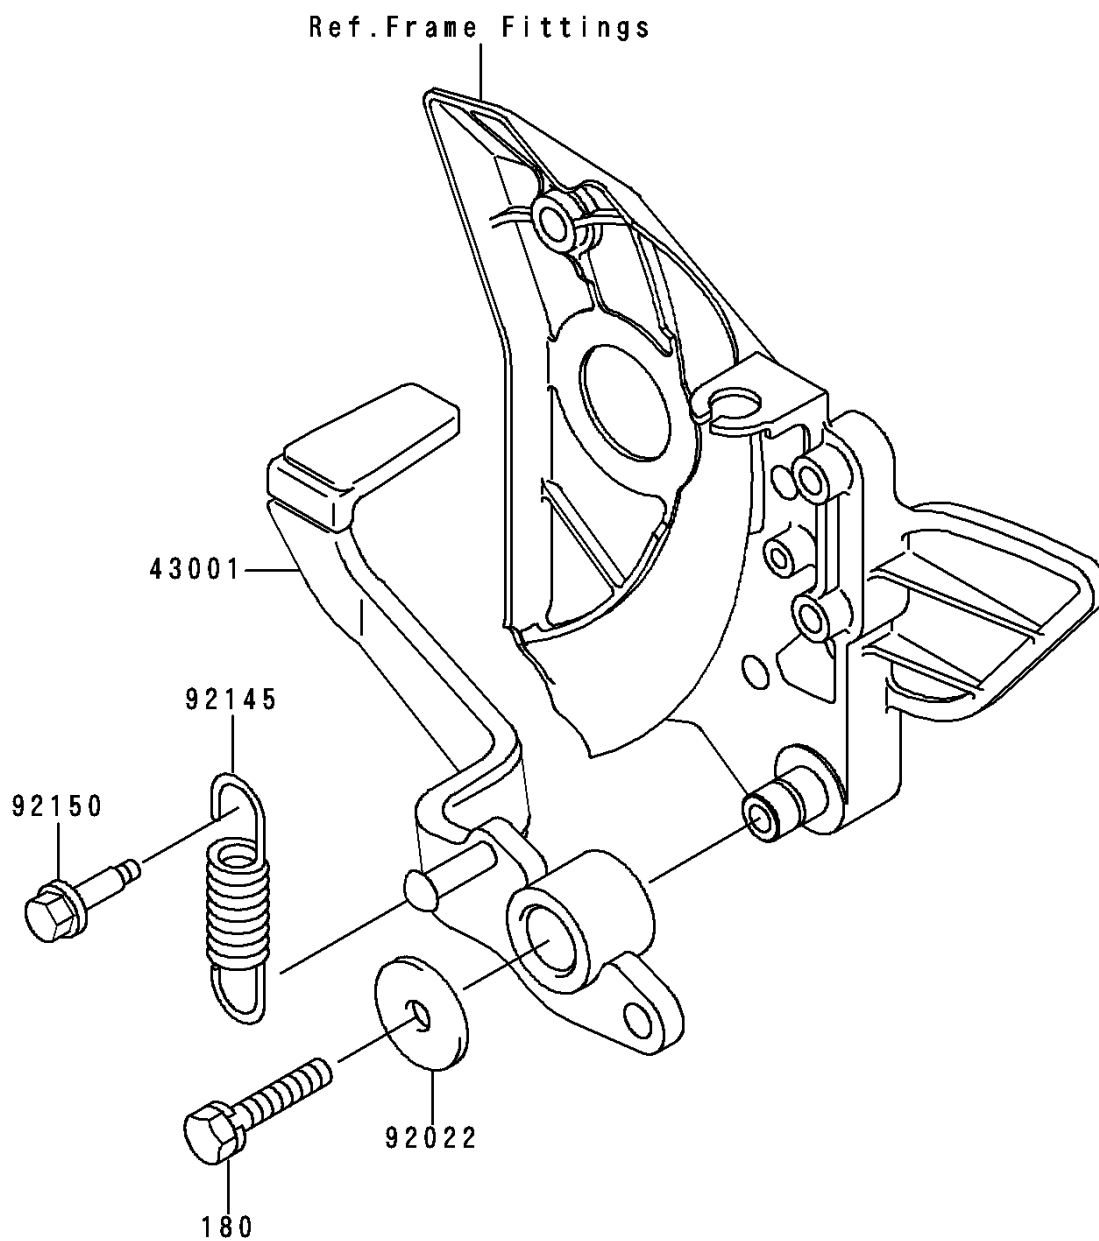

2000 ZR-7 PARTS DIAGRAM

Brake Pedal/Torque Link

F2260

2000 ZR-7 PARTS LIST

Brake Pedal/Torque Link

ITEM NAME	PART NUMBER	QUANTITY
BOLT-UPSET-WS (Ref # 180)	180H0614	1
LEVER-BRAKE,PEDAL (Ref # 43001)	43001-1419	1
WASHER,7X28X1.6 (Ref # 92022)	92022-1282	1
SPRING,BRAKE PEDAL RETURN (Ref # 92145)	92145-1090	1
BOLT (Ref # 92150)	92150-1439	1