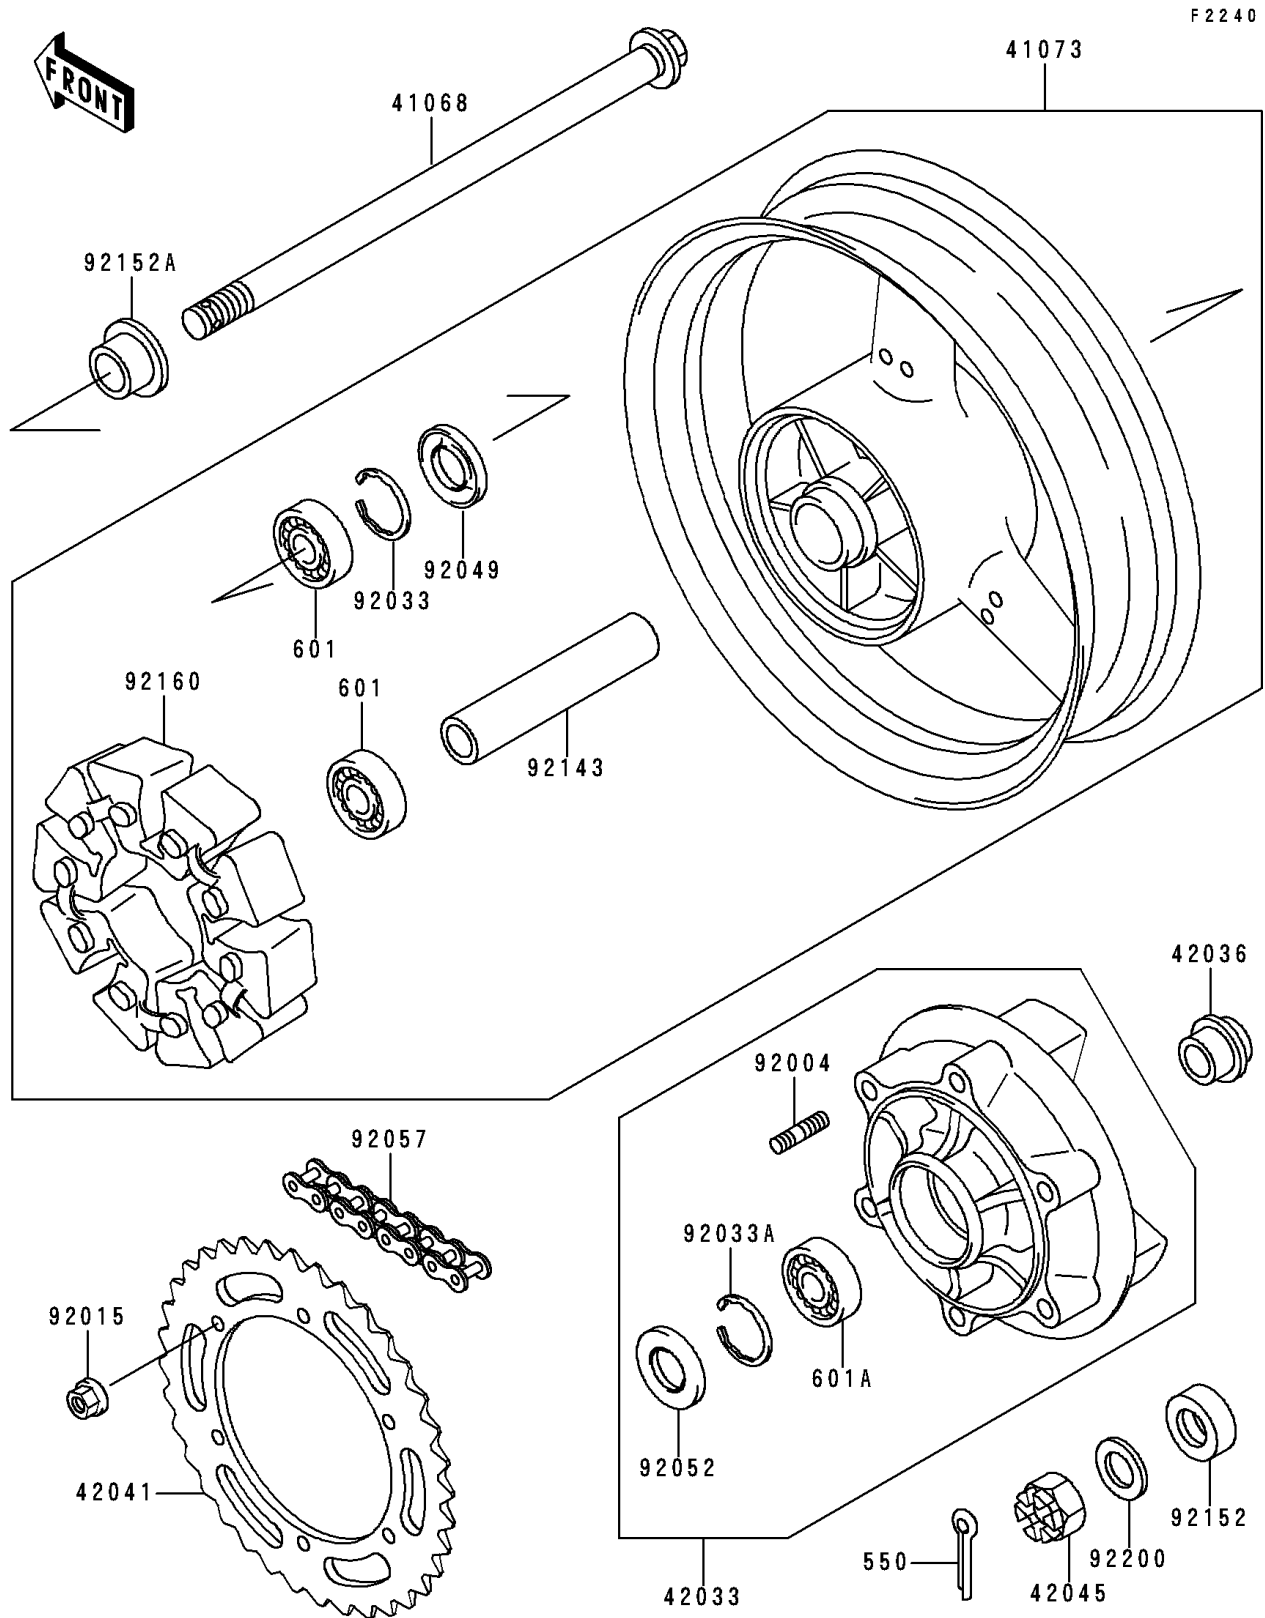

## 2000 ZR-7 PARTS DIAGRAM

Rear Wheel/Chain

## 2000 ZR-7 PARTS LIST

Rear Wheel/Chain

ITEM NAME	PART NUMBER	QUANTITY
PIN-COTTER,4.0X35 (Ref # 550)	550D4035	1
BEARING-BALL,6204UUC3 (Ref # 601)	601B6204UU	1
BEARING-BALL,#6205G (Ref # 601A)	601B6205G	1
AXLE,RR (Ref # 41068)	41068-1414	1
WHEEL-ASSY,RR,C.GRAY (Ref # 41073)	41073-1589-DH	1
COUPLING-ASSY,RR HUB (Ref # 42033)	42033-1171	1
SLEEVE,RR HUB,L=23 (Ref # 42036)	42036-1251	1
SPROCKET-HUB,38T (Ref # 42041)	42041-1520	1
NUT,CASTLE,18MM (Ref # 42045)	42045-018	1
STUD,10X19.5 (Ref # 92004)	92004-1151	1
NUT,10MM (Ref # 92015)	92015-1720	1
RING-SNAP,47MM (Ref # 92033)	92033-1042	1
RING-SNAP,52MM (Ref # 92033A)	92033-1043	1
SEAL-OIL,BJN28475 (Ref # 92049)	92049-1056	1
SEAL-OIL,TWC35527 (Ref # 92052)	92052-006	1
CHAIN,DRIVE,EK525MV-XX108L (Ref # 92057)	92057-1398	1
COLLAR,RR HUB,L=133 (Ref # 92143)	92143-1303	1
COLLAR,RR AXLE,LH,L=13 (Ref # 92152)	92152-1161	1
COLLAR,RR AXLE,RH,L=20 (Ref # 92152A)	92152-1162	1
DAMPER,SHOCK,RR HUB (Ref # 92160)	92160-1524	1
WASHER,19X32X2.6 (Ref # 92200)	92200-1489	1