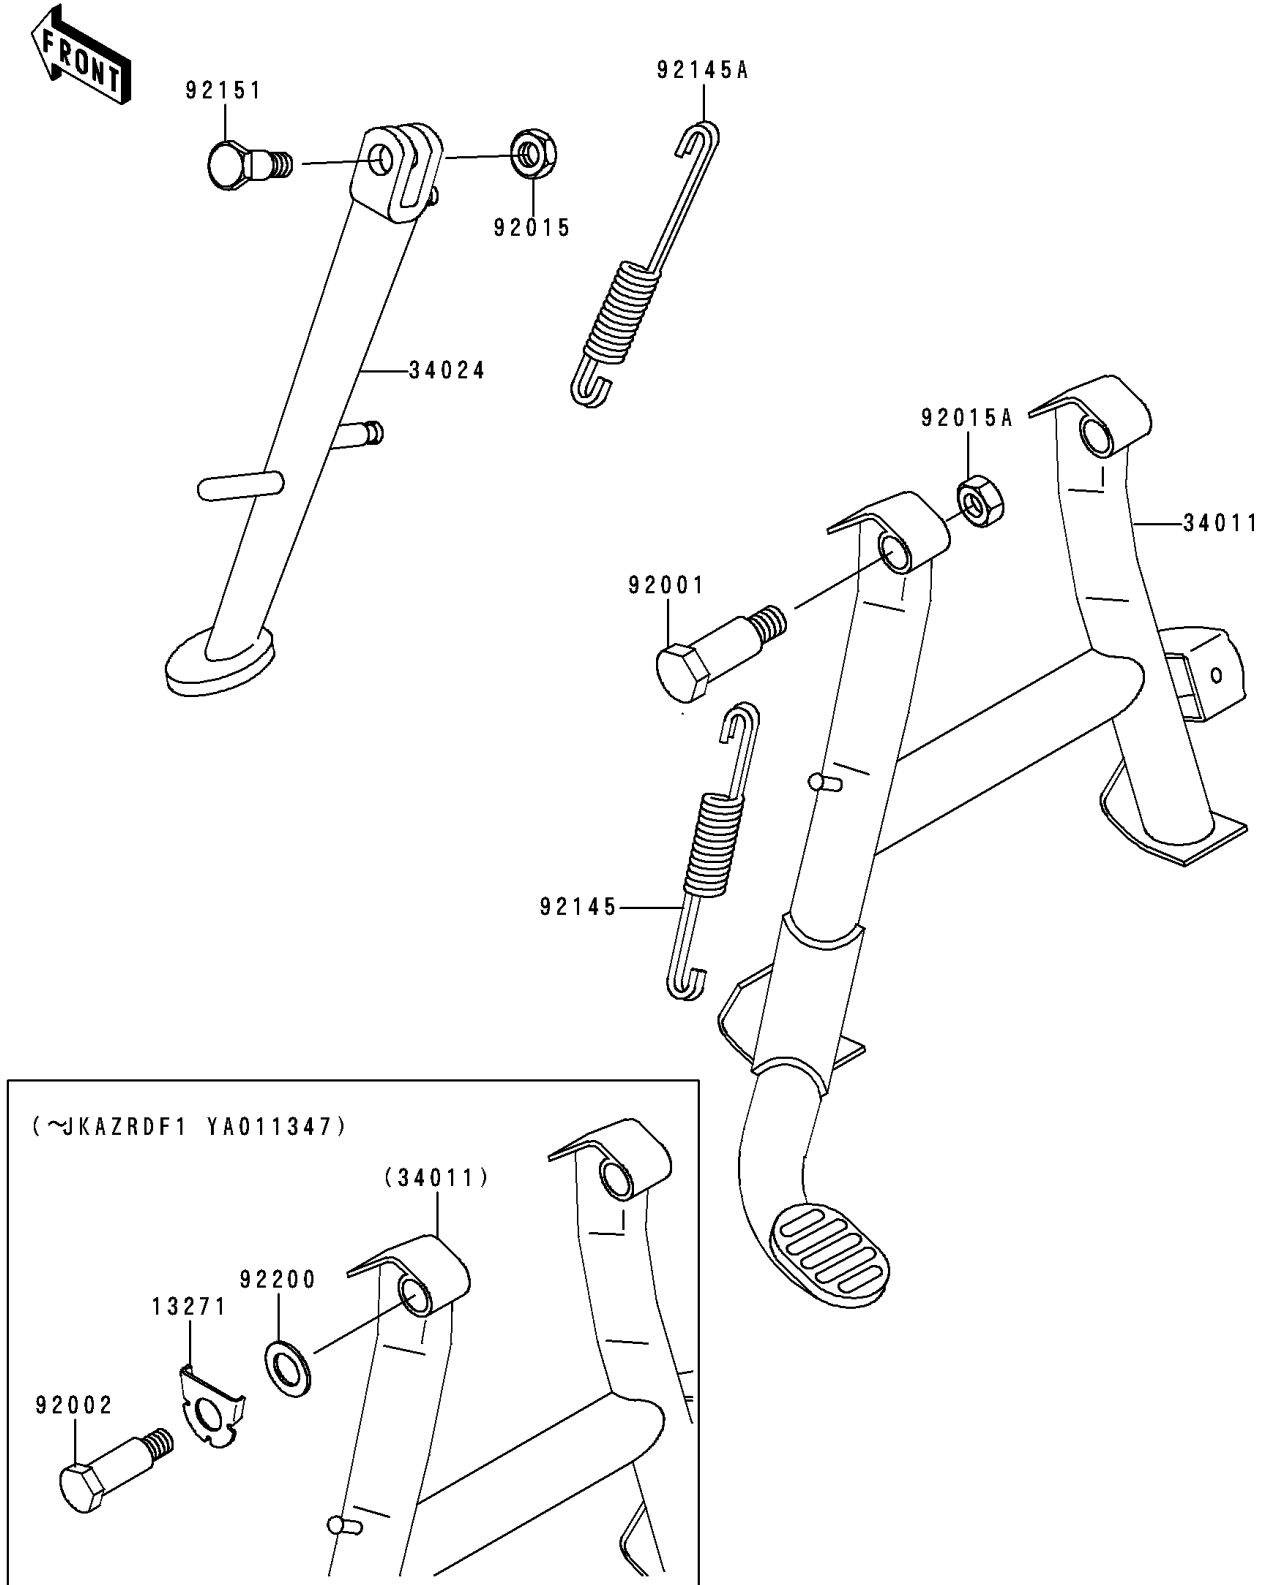

2000 ZR-7 PARTS DIAGRAM

Stand(s)

F2190

2000 ZR-7 PARTS LIST

Stand(s)

ITEM NAME	PART NUMBER	QUANTITY
PLATE (Ref # 13271)	13271-1477	2
STAND-CENTER,C.GRAY (Ref # 34011)	34011-1184-EZ	1
STAND-SIDE,C.GRAY (Ref # 34024)	34024-1367-EZ	1
BOLT,CENTER STAND (Ref # 92001)	92001-1214	2
BOLT,CENTER STAND (Ref # 92002)	92002-1518	2
NUT,LOCK,10MM,BLACK (Ref # 92015)	92015-1188	1
NUT,LOCK,10MM,BLACK (Ref # 92015A)	92015-1188	2
SPRING,CENTER STAND (Ref # 92145)	92145-1236	1
SPRING,SIDE STAND (Ref # 92145A)	92145-1262	1
BOLT,SIDE STAND (Ref # 92151)	92151-1531	1
WASHER,14.3X24X1 (Ref # 92200)	92200-1527	2