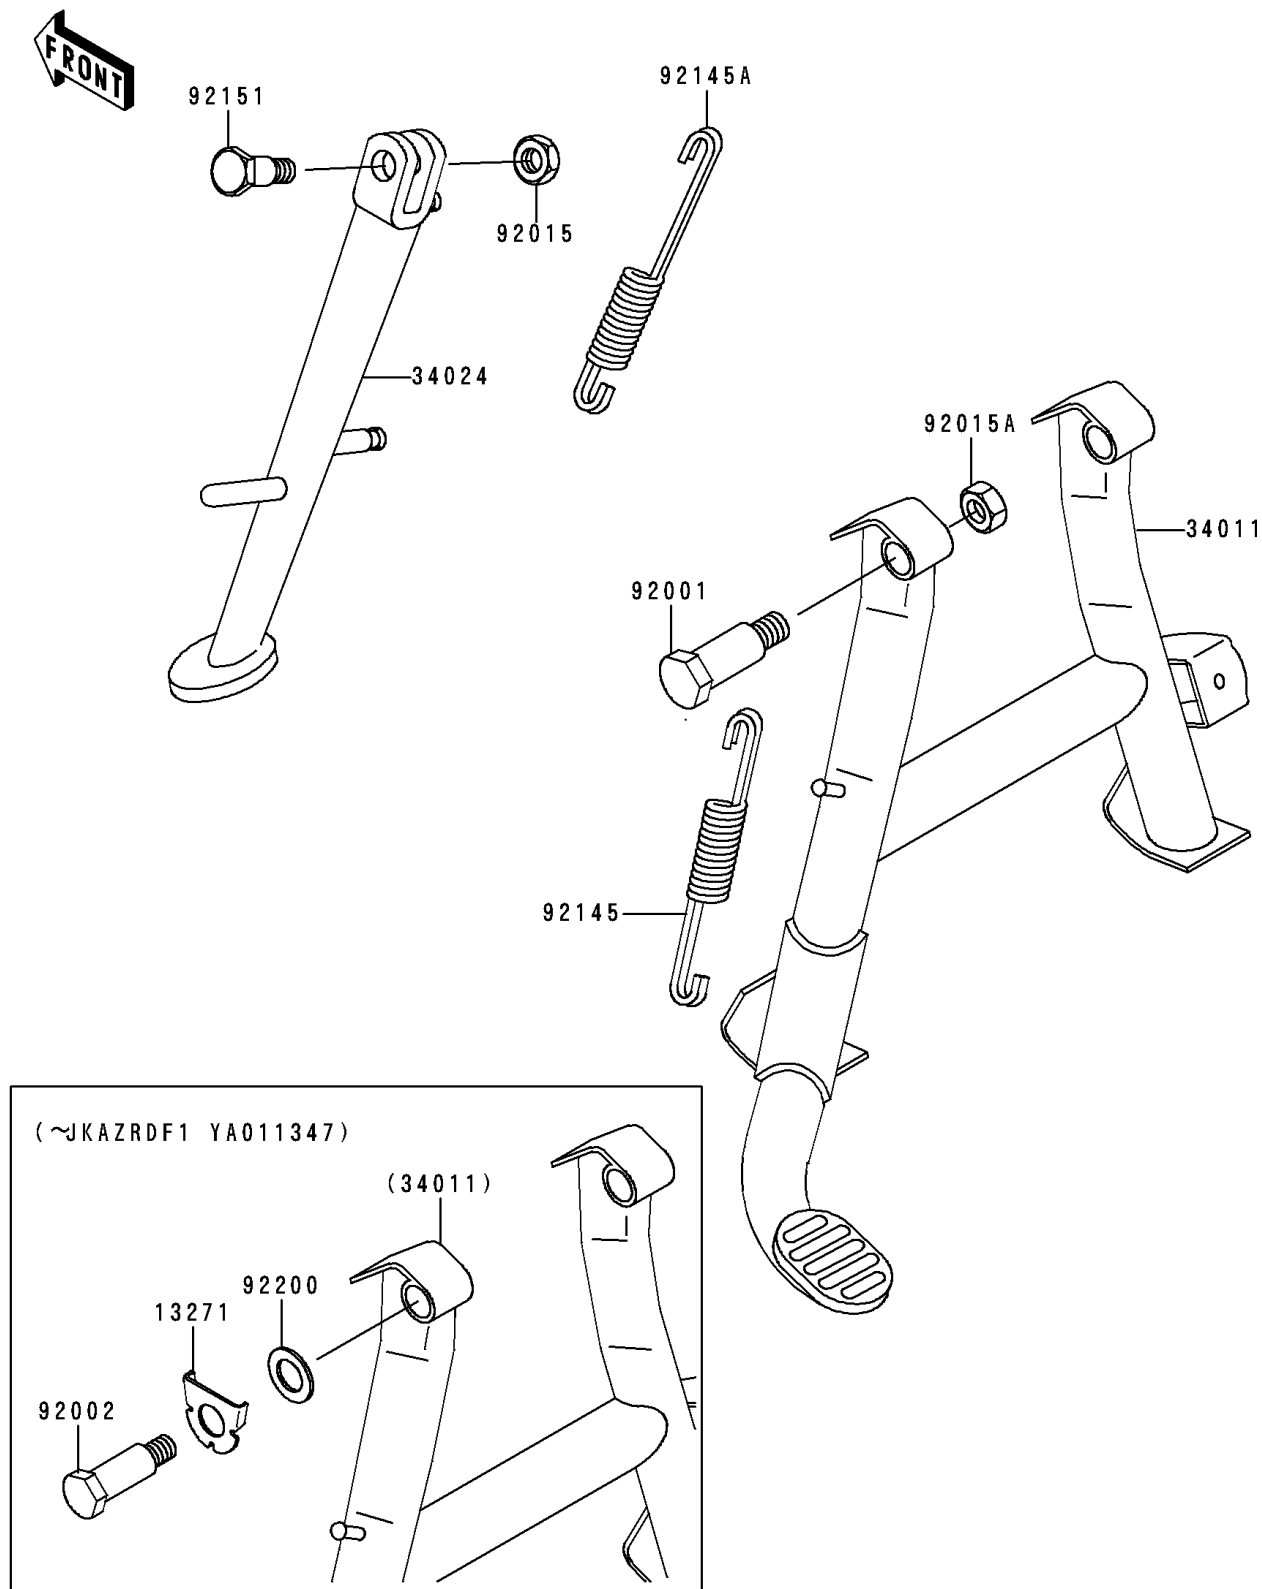

2000 ZR-7 PARTS DIAGRAM

Stand(s)

F2190

2000 ZR-7 PARTS LIST

Stand(s)

ITEM NAME	PART NUMBER	QUANTITY
PLATE (Ref # 13271)	13271-1477	1
STAND-CENTER,C.GRAY (Ref # 34011)	34011-1184-EZ	1
STAND-SIDE,C.GRAY (Ref # 34024)	34024-1367-EZ	1
BOLT,CENTER STAND (Ref # 92001)	92001-1214	1
BOLT,CENTER STAND (Ref # 92002)	92002-1518	1
NUT,LOCK,10MM,BLACK (Ref # 92015)	92015-1188	2
SPRING,CENTER STAND (Ref # 92145)	92145-1236	1
SPRING,SIDE STAND (Ref # 92145A)	92145-1262	1
BOLT,SIDE STAND (Ref # 92151)	92151-1531	1
WASHER,14.3X24X1 (Ref # 92200)	92200-1527	1