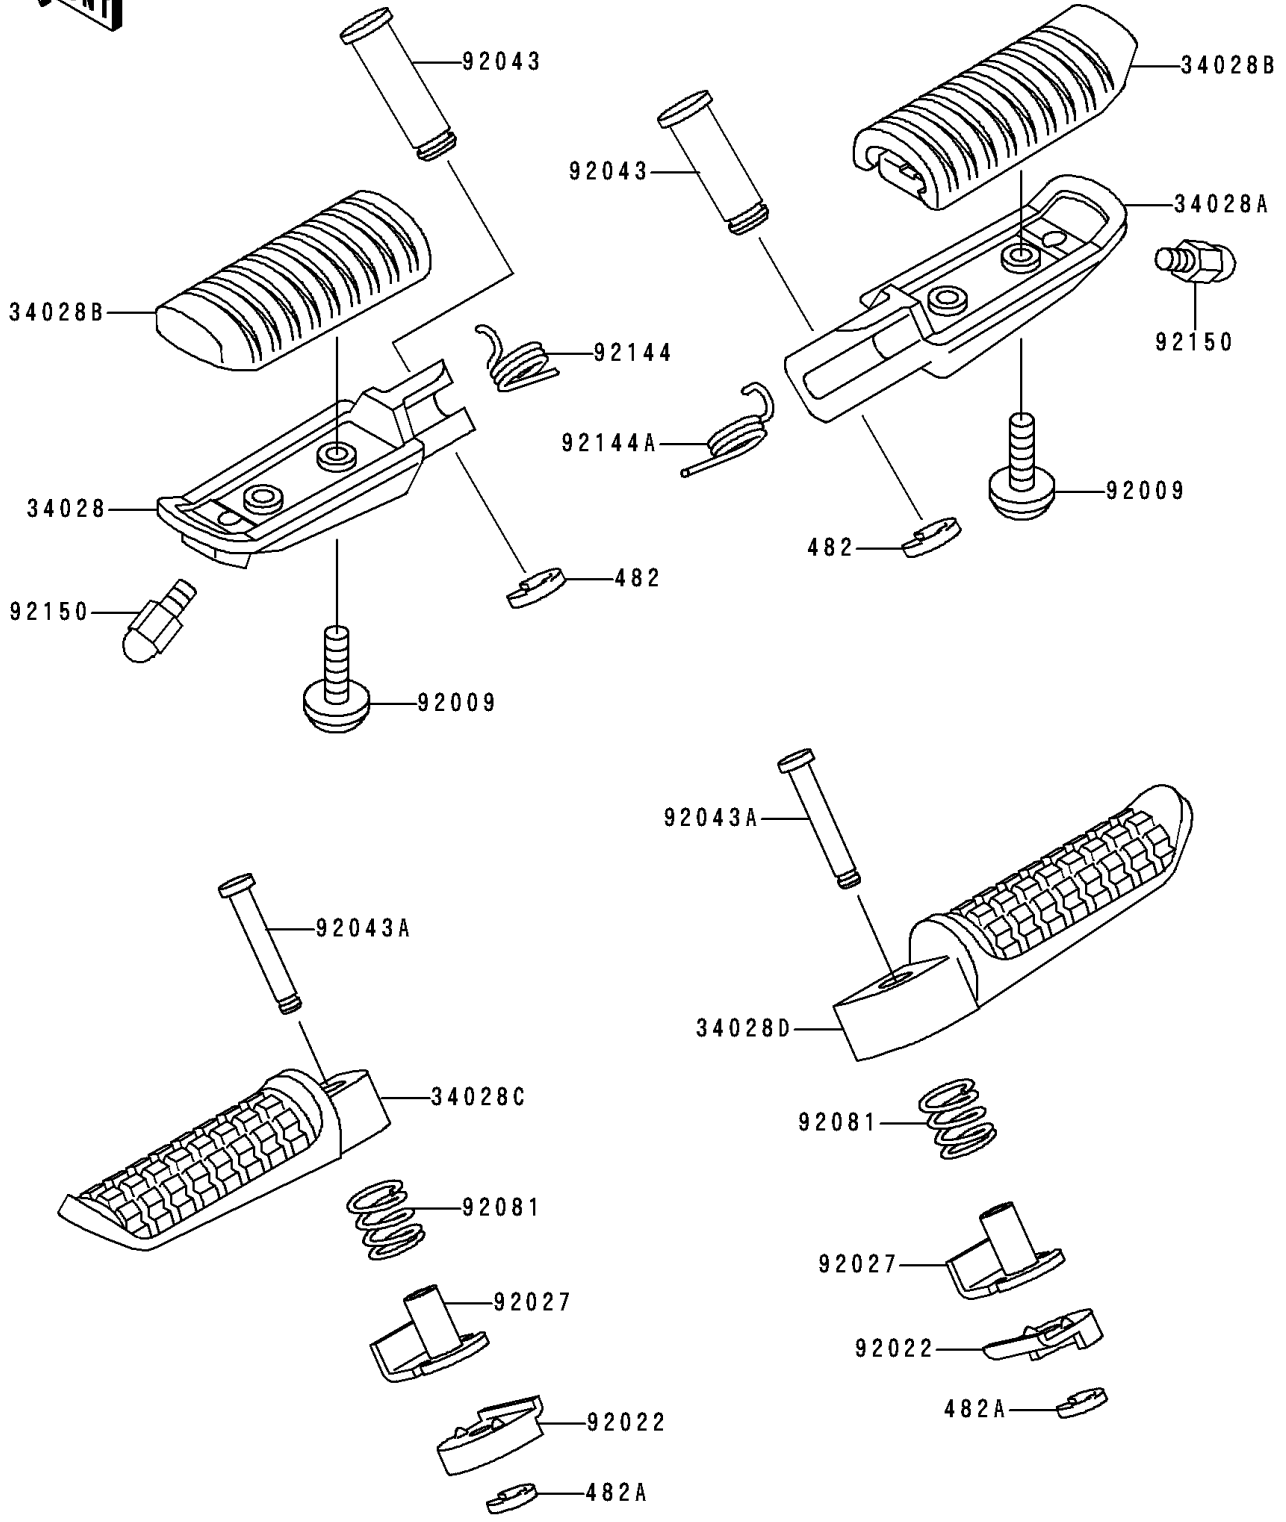

2000 ZR-7 PARTS DIAGRAM

Footrests

F2160

2000 ZR-7 PARTS LIST

Footrests

ITEM NAME	PART NUMBER	QUANTITY
CIRCLIP-TYPE-E,10MM (Ref # 482)	482L0100	2
CIRCLIP-TYPE-E,5MM (Ref # 482A)	482L5000	2
STEP,FR,LH (Ref # 34028)	34028-1428	1
STEP,FR,RH (Ref # 34028A)	34028-1429	1
STEP,FR,RUBBER (Ref # 34028B)	34028-1430	2
STEP,RR,LH (Ref # 34028C)	34028-1488	1
STEP,RR,RH (Ref # 34028D)	34028-1489	1
SCREW,5X14 (Ref # 92009)	92009-1404	4
WASHER,STEP,RR (Ref # 92022)	92022-1507	2
COLLAR,STEP (Ref # 92027)	92027-1732	2
PIN,12X42.5 (Ref # 92043)	92043-1145	2
PIN,6X38.5 (Ref # 92043A)	92043-1238	2
SPRING,STEP,RR (Ref # 92081)	92081-1612	2
SPRING,STEP RETURN,LH (Ref # 92144)	92144-1567	1
SPRING,STEP RETURN (Ref # 92144A)	92144-1568	1
BOLT,BANK SENSOR (Ref # 92150)	92150-1114	2