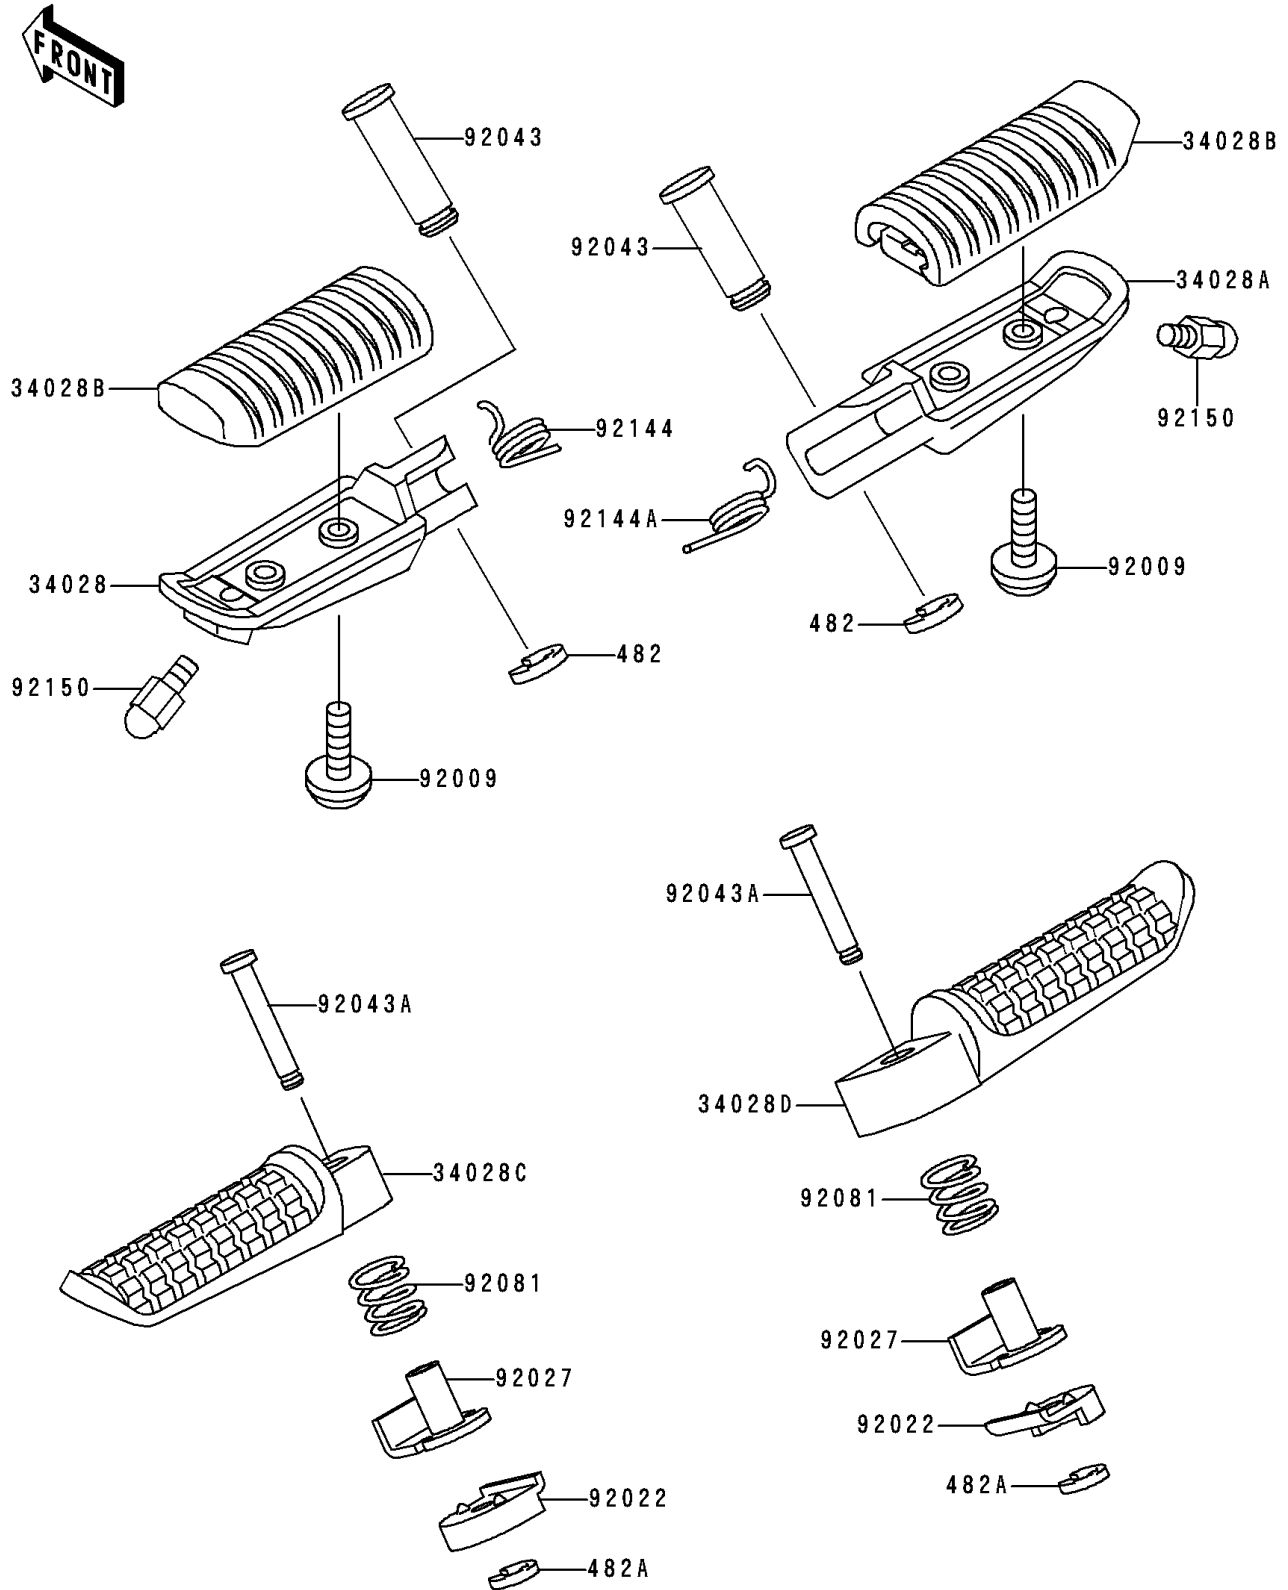

2000 ZR-7 PARTS DIAGRAM

Footrests

F2160

2000 ZR-7 PARTS LIST

Footrests

ITEM NAME	PART NUMBER	QUANTITY
CIRCLIP-TYPE-E,10MM (Ref # 482)	482L0100	1
CIRCLIP-TYPE-E,5MM (Ref # 482A)	482L5000	1
STEP,FR,LH (Ref # 34028)	34028-1428	1
STEP,FR,RH (Ref # 34028A)	34028-1429	1
STEP,FR,RUBBER (Ref # 34028B)	34028-1430	1
STEP,RR,LH (Ref # 34028C)	34028-1488	1
STEP,RR,RH (Ref # 34028D)	34028-1489	1
SCREW,5X14 (Ref # 92009)	92009-1404	1
WASHER,STEP,RR (Ref # 92022)	92022-1507	1
COLLAR,STEP (Ref # 92027)	92027-1732	1
PIN,12X42.5 (Ref # 92043)	92043-1145	1
PIN,6X38.5 (Ref # 92043A)	92043-1238	1
SPRING,STEP,RR (Ref # 92081)	92081-1612	1
SPRING,STEP RETURN,LH (Ref # 92144)	92144-1567	1
SPRING,STEP RETURN (Ref # 92144A)	92144-1568	1
BOLT,BANK SENSOR (Ref # 92150)	92150-1114	1