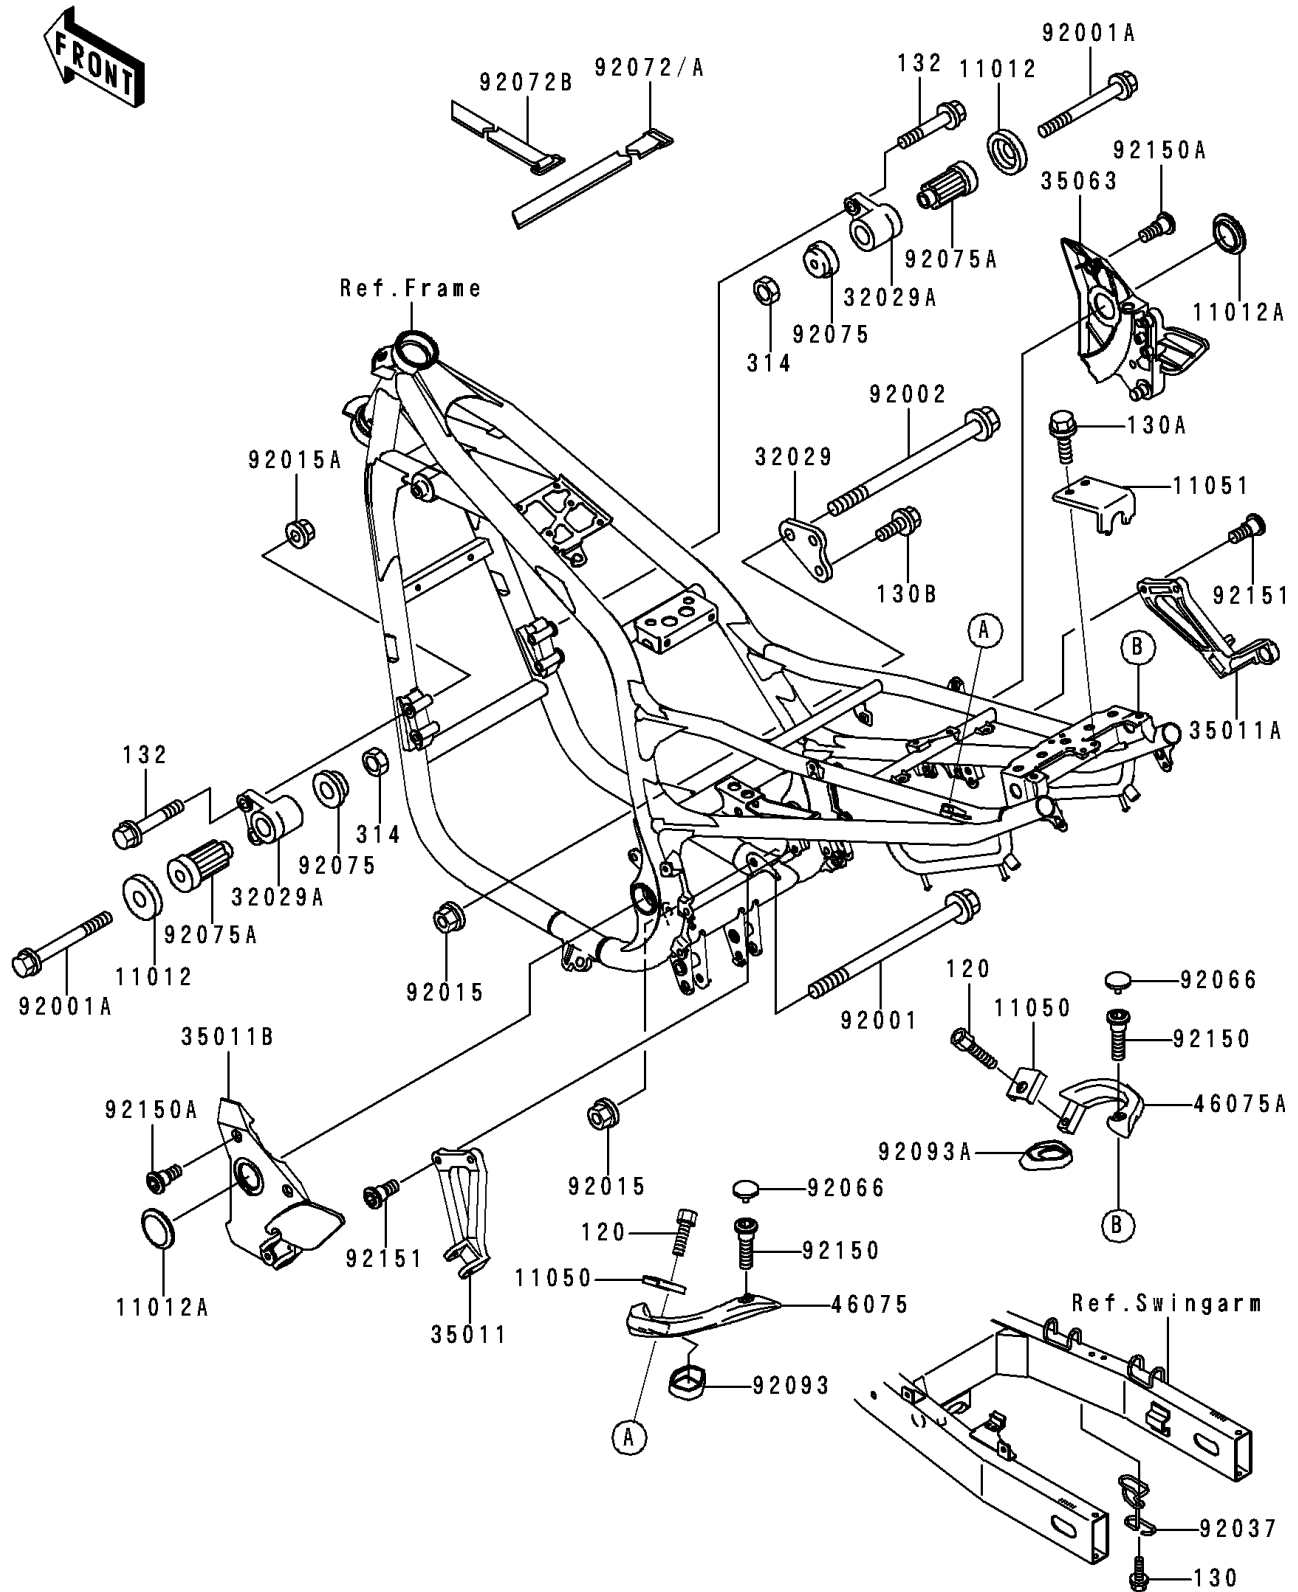

2000 ZR-7 PARTS DIAGRAM

Frame Fittings

F2131

2000 ZR-7 PARTS LIST

Frame Fittings

ITEM NAME	PART NUMBER	QUANTITY
BOLT-SOCKET,8X30,BLACK (Ref # 120)	120S0830	1
BOLT-FLANGED (Ref # 130)	130J0610	1
BOLT-FLANGED (Ref # 130A)	130J0612	1
BOLT-FLANGED,8X20 (Ref # 130B)	130J0820	1
BOLT-FLANGED-SMALL,8X60 (Ref # 132)	132J0860	1
NUT-HEX-FINE,10MM,BLACK (Ref # 314)	314C1000	1
CAP,ENGINE BRACKET (Ref # 11012)	11012-1228	1
CAP (Ref # 11012A)	11012-1657	1
BRACKET,TAIL GRIP (Ref # 11050)	11050-1797	1
BRACKET,TAIL LAMP (Ref # 11051)	11051-1455	1
BRACKET-ENGINE,RR,UPP,RH (Ref # 32029)	32029-1745	1
BRACKET-ENGINE,FR,C.GRAY (Ref # 32029A)	32029-1754-EZ	1
STAY,RR,LH (Ref # 35011)	35011-1554	1
STAY,RR,RH (Ref # 35011A)	35011-1555	1
STAY,FRONT STEP,LH,C.GRAY (Ref # 35011B)	35011-1998-EZ	1
STAY,FRONT STEP,RH,C.GRAY (Ref # 35063)	35063-1051-EZ	1
GRIP,RR,LH,F.BLACK (Ref # 46075)	46075-1171-21	1
GRIP,RR,RH,F.BLACK (Ref # 46075A)	46075-1172-21	1
BOLT,FLANGED,10X180 (Ref # 92001)	92001-1621	1
BOLT,FLANGED,10X115,BLACK (Ref # 92001A)	92001-1780	1
BOLT,FLANGED,10X190 (Ref # 92002)	92002-1548	1
NUT,FLANGED,10MM (Ref # 92015)	92015-1180	1
NUT,FLANGED,8MM,BLACK (Ref # 92015A)	92015-1183	1
CLAMP,TUBE (Ref # 92037)	92037-1942	1
PLUG (Ref # 92066)	92066-1216	1
BAND,L=160 (Ref # 92072B)	92072-1381	1
DAMPER,ENGINE MOUNT,SIDE (Ref # 92075)	92075-1274	1
DAMPER,ENGINE MOUNT,MAIN (Ref # 92075A)	92075-1377	1
SEAL,REAR GRIP,LH (Ref # 92093)	92093-1476	1

2000 ZR-7 PARTS LIST

Frame Fittings

ITEM NAME	PART NUMBER	QUANTITY
SEAL,REAR GRIP,RH (Ref # 92093A)	92093-1477	1
BOLT,SOCKET,8X40 (Ref # 92150)	92150-1735	1
BOLT,SOCKET,8X20 (Ref # 92150A)	92150-1839	1
BOLT,SOCKET,8X25 (Ref # 92151)	92151-1593	1
BAND,L=470 (Ref # 92072)	92072-1331	1
BAND,L=540 (Ref # 92072A)	92072-1378	1