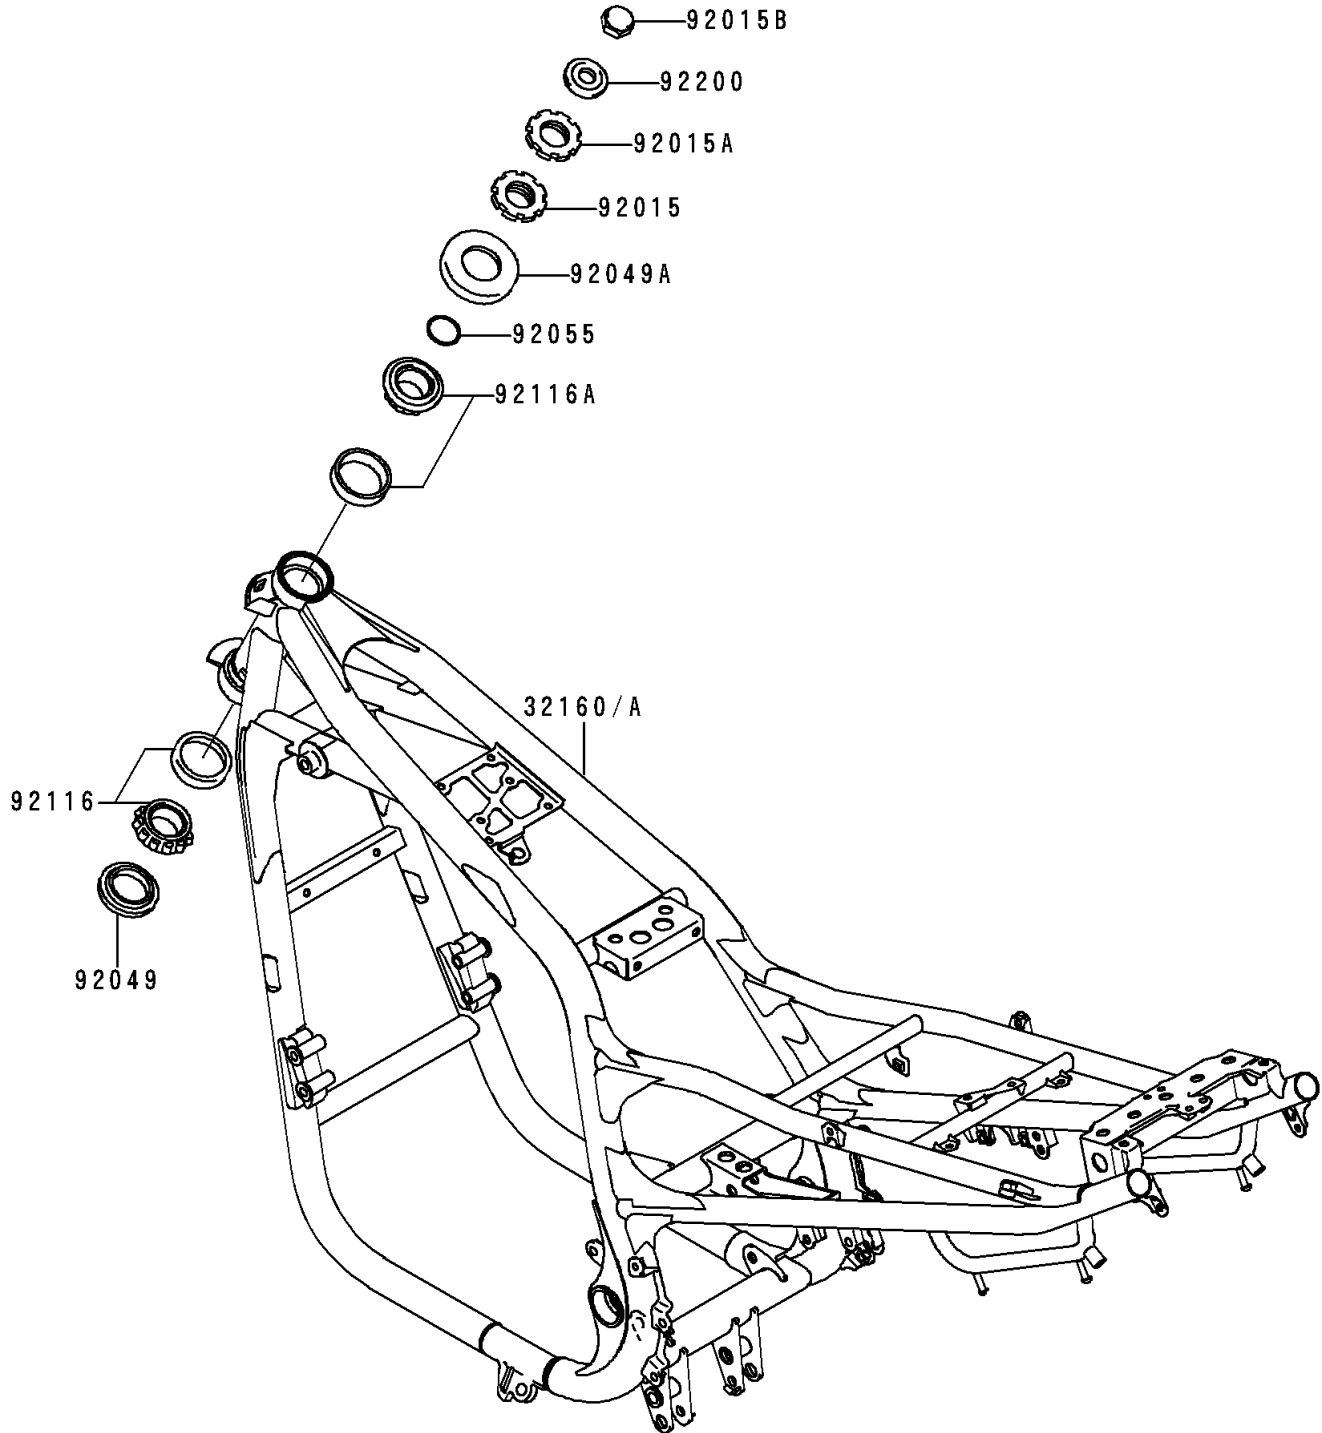

## 2000 ZR-7 PARTS DIAGRAM

Frame

F2120

## 2000 ZR-7 PARTS LIST

Frame

ITEM NAME	PART NUMBER	QUANTITY
FRAME-COMP,C.GRAY (Ref # 32160)	32160-1651-EZ	1
FRAME-COMP,C.GRAY (Ref # 32160A)	32160-1655-EZ	1
NUT,25MM (Ref # 92015)	92015-1803	1
NUT,25MM (Ref # 92015A)	92015-1810	1
NUT,CAP,22MM (Ref # 92015B)	92015-1873	1
SEAL-OIL,XMHE36X52X4J (Ref # 92049)	92049-1162	1
SEAL-OIL,STEERING STEM (Ref # 92049A)	92049-1214	1
RING-O,ID=24.5 (Ref # 92055)	92055-1459	1
BEARING-ROLLER,HR320/28XJ (Ref # 92116)	92116-1009	1
BEARING-ROLLER,HI-CAP32005JR-1 (Ref # 92116A)	92116-1056	1
WASHER,22.5X36X3.2 (Ref # 92200)	92200-1126	1