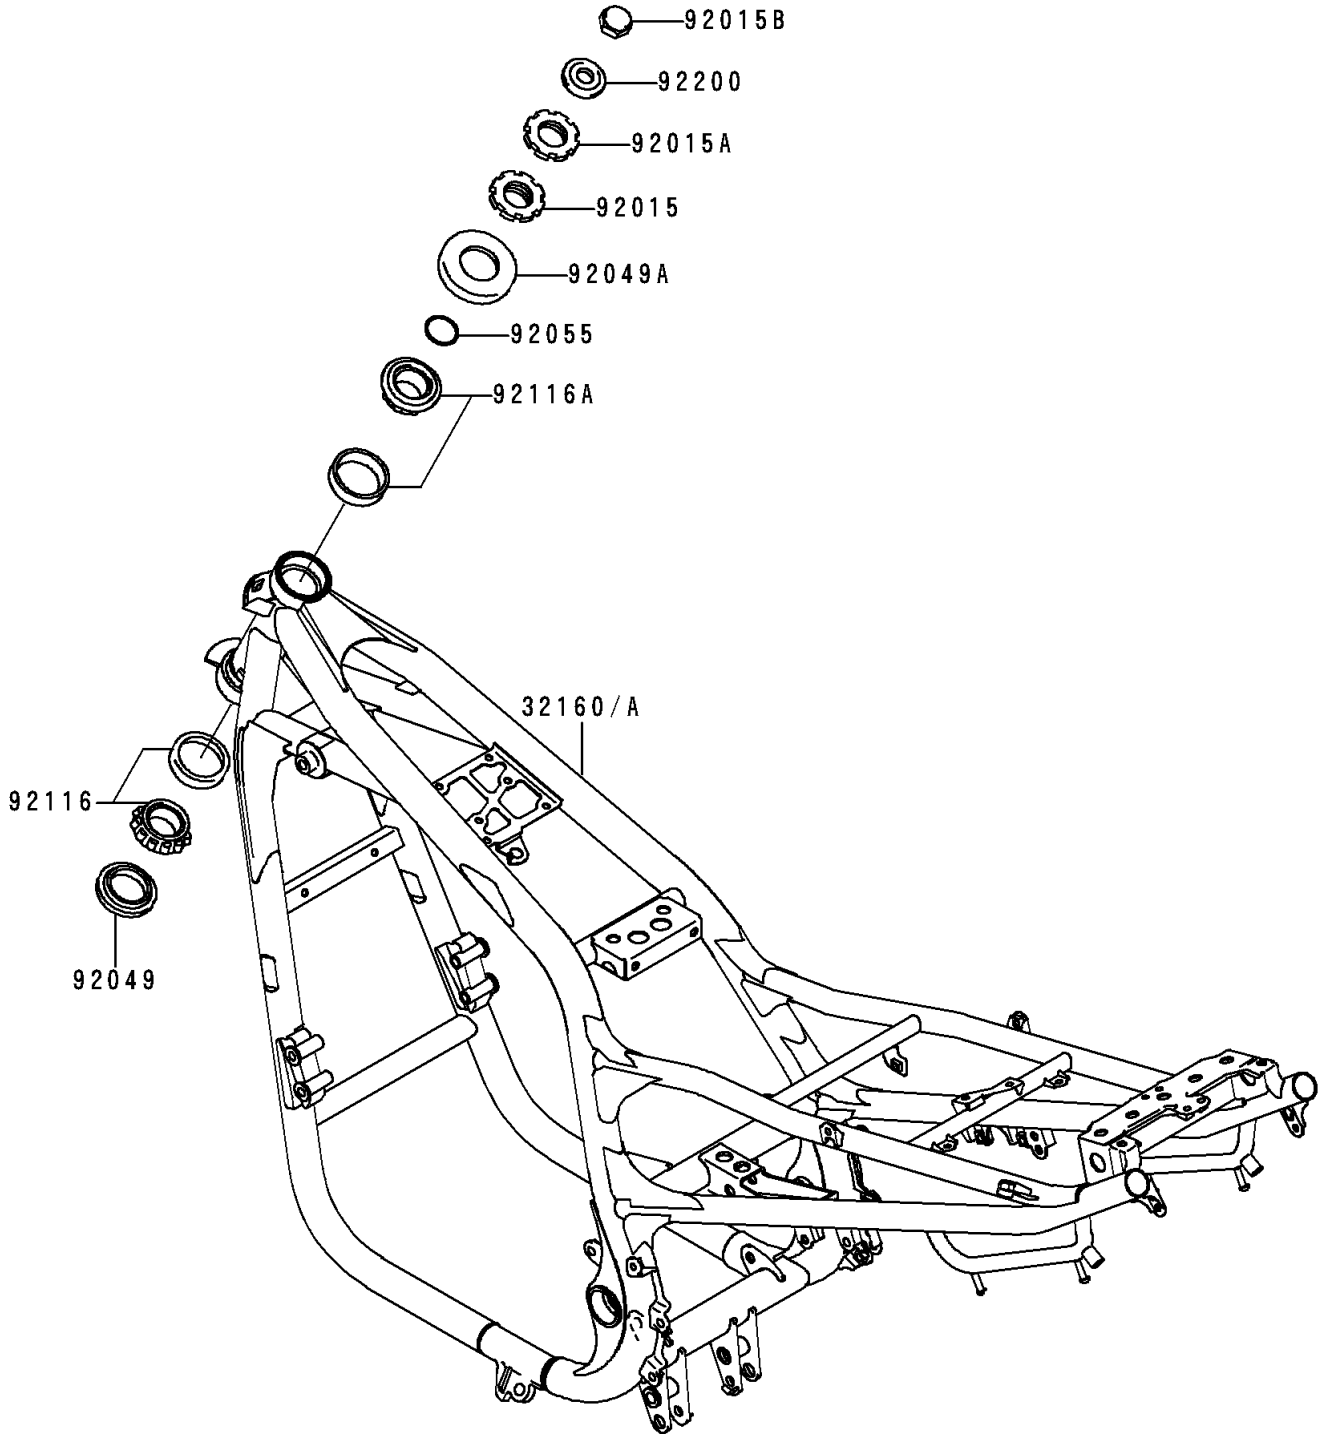

2000 ZR-7 PARTS DIAGRAM

Frame

F2120

2000 ZR-7 PARTS LIST

Frame

| ITEM NAME | PART NUMBER | QUANTITY |
|---|---------------|----------|
| FRAME-COMP,C.GRAY (Ref # 32160) | 32160-1651-EZ | 1 |
| FRAME-COMP,C.GRAY (Ref # 32160A) | 32160-1655-EZ | 1 |
| NUT,25MM (Ref # 92015) | 92015-1803 | 1 |
| NUT,25MM (Ref # 92015A) | 92015-1810 | 1 |
| NUT,CAP,22MM (Ref # 92015B) | 92015-1873 | 1 |
| SEAL-OIL,XMHE36X52X4J (Ref # 92049) | 92049-1162 | 1 |
| SEAL-OIL,STEERING STEM (Ref # 92049A) | 92049-1214 | 1 |
| RING-O,ID=24.5 (Ref # 92055) | 92055-1459 | 1 |
| BEARING-ROLLER,HR320/28XJ (Ref # 92116) | 92116-1009 | 1 |
| BEARING-ROLLER,HI-CAP32005JR-1 (Ref # 92116A) | 92116-1056 | 1 |
| WASHER,22.5X36X3.2 (Ref # 92200) | 92200-1126 | 1 |