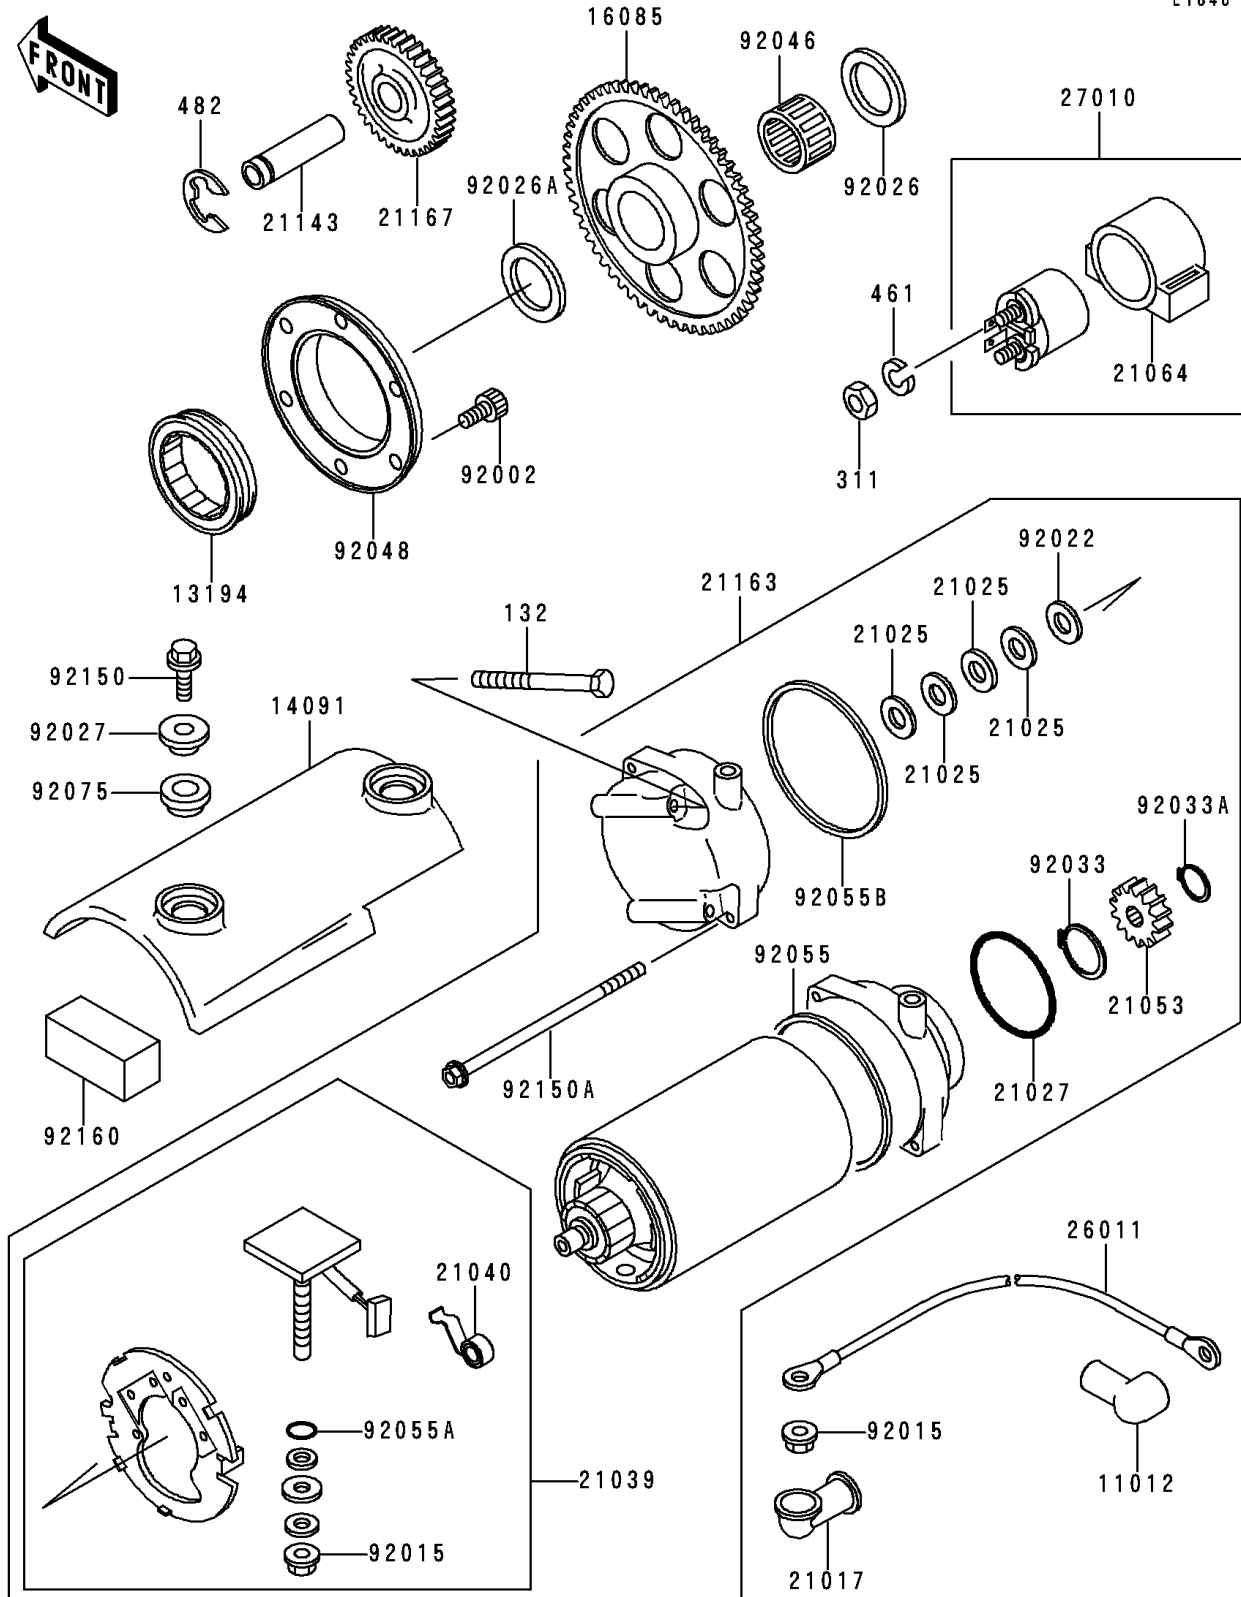

2000 ZR-7 PARTS DIAGRAM

Starter Motor

E1840

2000 ZR-7 PARTS LIST

Starter Motor

ITEM NAME	PART NUMBER	QUANTITY
BOLT-FLANGED-SMALL (Ref # 132)	132G0660	1
NUT-HEX,6MM (Ref # 311)	311B0600	1
WASHER-SPRING,6MM (Ref # 461)	461F0600	1
CIRCLIP-TYPE-E,12MM (Ref # 482)	482J0200	1
CAP,TERMINAL (Ref # 11012)	11012-1354	1
CLUTCH-ONEWAY (Ref # 13194)	13194-1086	1
COVER,STERTERMOTOR (Ref # 14091)	14091-1104	1
GEAR,STARTER,58T (Ref # 16085)	16085-1300	1
GROMMET,STARTER TERMINAL (Ref # 21017)	21017-017	1
WASHER,9.1X18X0.2 (Ref # 21025)	21025-011	1
RING-O,40MM (Ref # 21027)	21027-008	1
BRUSH,CARBON (Ref # 21039)	21039-1062	1
SPRING-BRUSH (Ref # 21040)	21040-1057	1
SPROCKET-ASSY,STARTER (Ref # 21053)	21053-004	1
DAMPER,MAGNETIC SWITCH (Ref # 21064)	21064-002	1
SHAFT,IDLE GEAR (Ref # 21143)	21143-003	1
STARTER-ELECTRIC (Ref # 21163)	21163-1222	1
GEAR-SPUR,IDLE,29T (Ref # 21167)	21167-004	1
WIRE-LEAD,STARTER MOTOR (Ref # 26011)	26011-1135	1
SWITCH,MAGNETIC (Ref # 27010)	27010-1410	1
BOLT,SOCKET,6X12 (Ref # 92002)	92002-1796	1
NUT,STARTER MOTOR (Ref # 92015)	92015-1476	1
WASHER,9.1X18X0.8 (Ref # 92022)	92022-1132	1
SPACER,25X36X3.2 (Ref # 92026)	92026-1025	1
SPACER,25.3X36X2.0 (Ref # 92026A)	92026-1533	1
COLLAR,L=7.4 (Ref # 92027)	92027-1848	1
RING-SNAP,17MM (Ref # 92033)	92033-034	1
RING-SNAP,13MM (Ref # 92033A)	92033-037	1
BEARING-NEEDLE,K253017 (Ref # 92046)	92046-056	1

2000 ZR-7 PARTS LIST

Starter Motor

ITEM NAME	PART NUMBER	QUANTITY
RACE,ONEWAY CLUTCH (Ref # 92048)	92048-1068	1
RING-O,64MM (Ref # 92055)	92055-1086	1
RING-O,4.5X2.0 (Ref # 92055A)	92055-1370	1
RING-O,STARTER MOTOR (Ref # 92055B)	92055-1381	1
DAMPER (Ref # 92075)	92075-1244	1
BOLT,FLANGED,6X16 (Ref # 92150)	92150-1506	1
BOLT,FLANGED,6X120 (Ref # 92150A)	92150-1729	1
DAMPER (Ref # 92160)	92160-1272	1