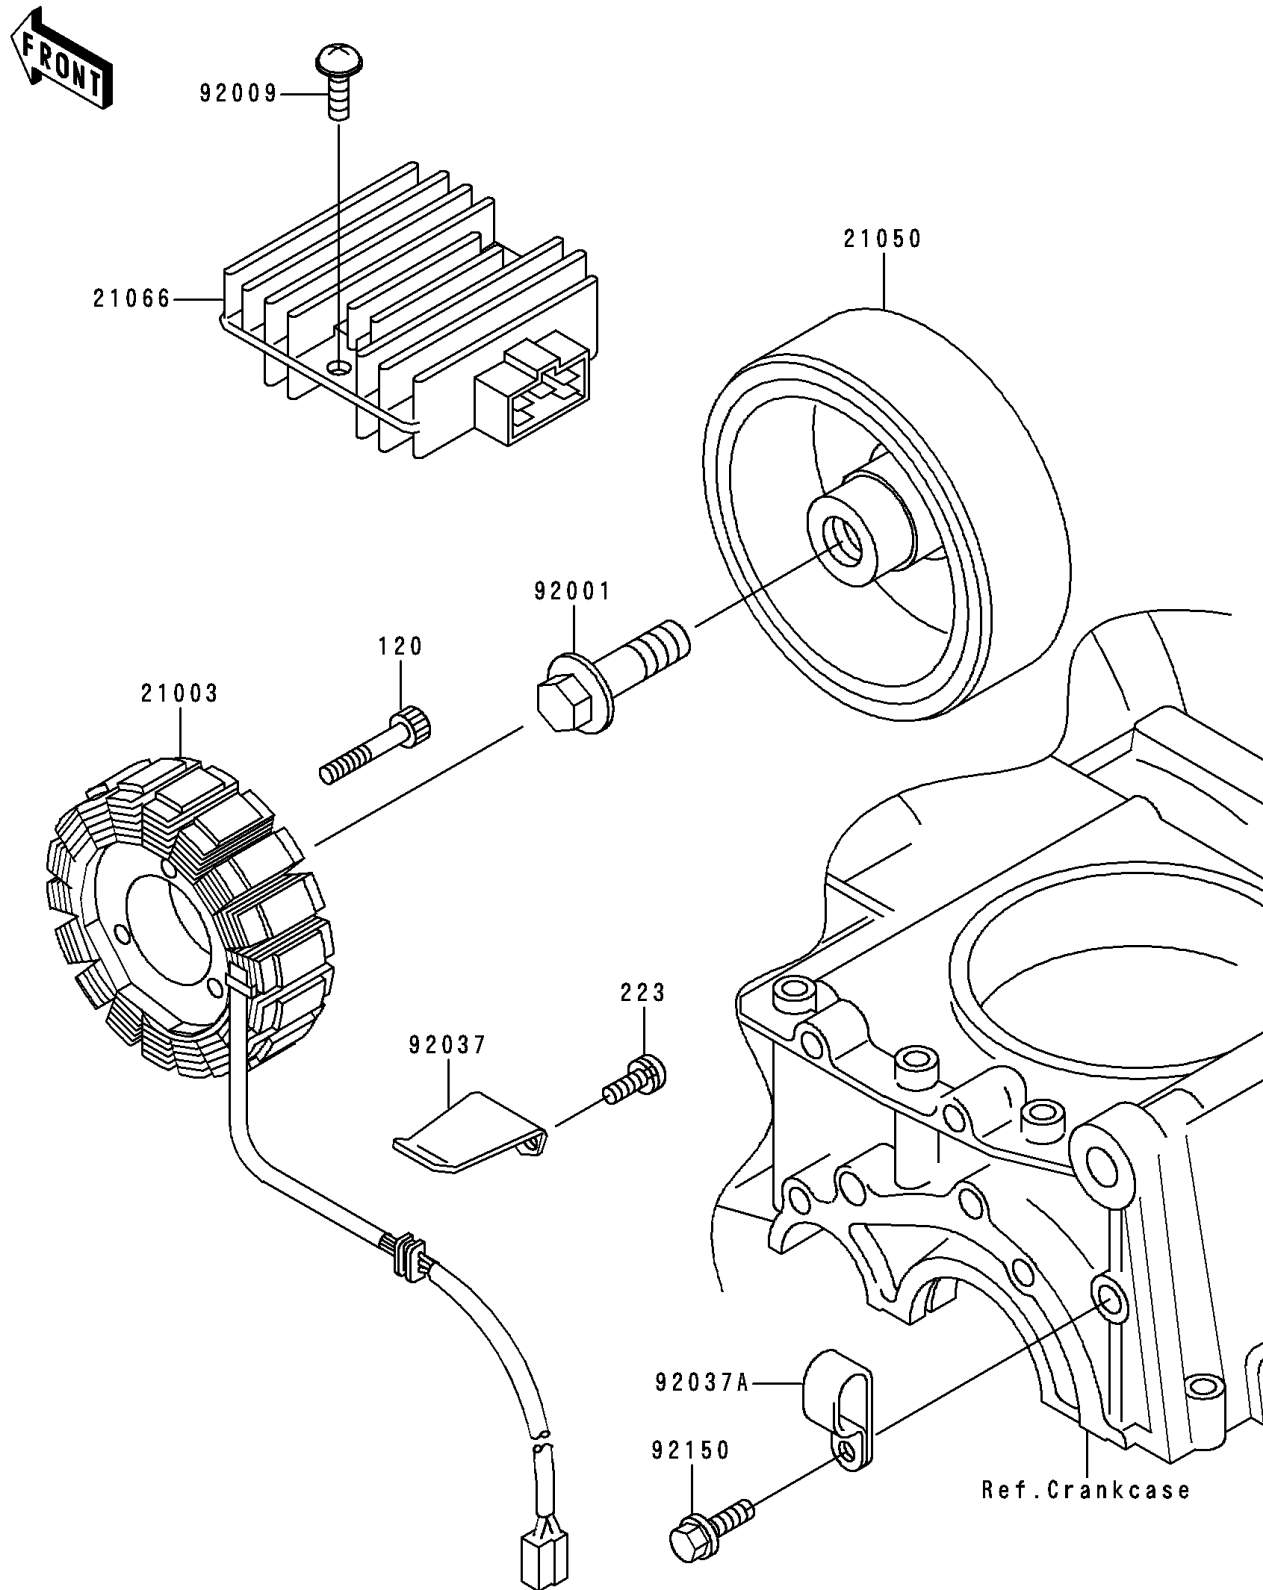

2000 ZR-7 PARTS DIAGRAM

Generator

E1810

2000 ZR-7 PARTS LIST

Generator

ITEM NAME	PART NUMBER	QUANTITY
BOLT-SOCKET,5X30 (Ref # 120)	120P0530	1
SCREW-PAN-WS-CROS (Ref # 223)	223B0512	1
STATOR (Ref # 21003)	21003-1349	1
FLYWHEEL (Ref # 21050)	21050-1183	1
REGULATOR-VOLTAGE (Ref # 21066)	21066-1089	1
BOLT,FLANGED,12X40 (Ref # 92001)	92001-1146	1
SCREW,6X22,BLACK (Ref # 92009)	92009-1256	1
CLAMP,GENERATOR LEAD (Ref # 92037)	92037-1122	1
CLAMP (Ref # 92037A)	92037-1608	1
BOLT,6X12 (Ref # 92150)	92150-1826	1