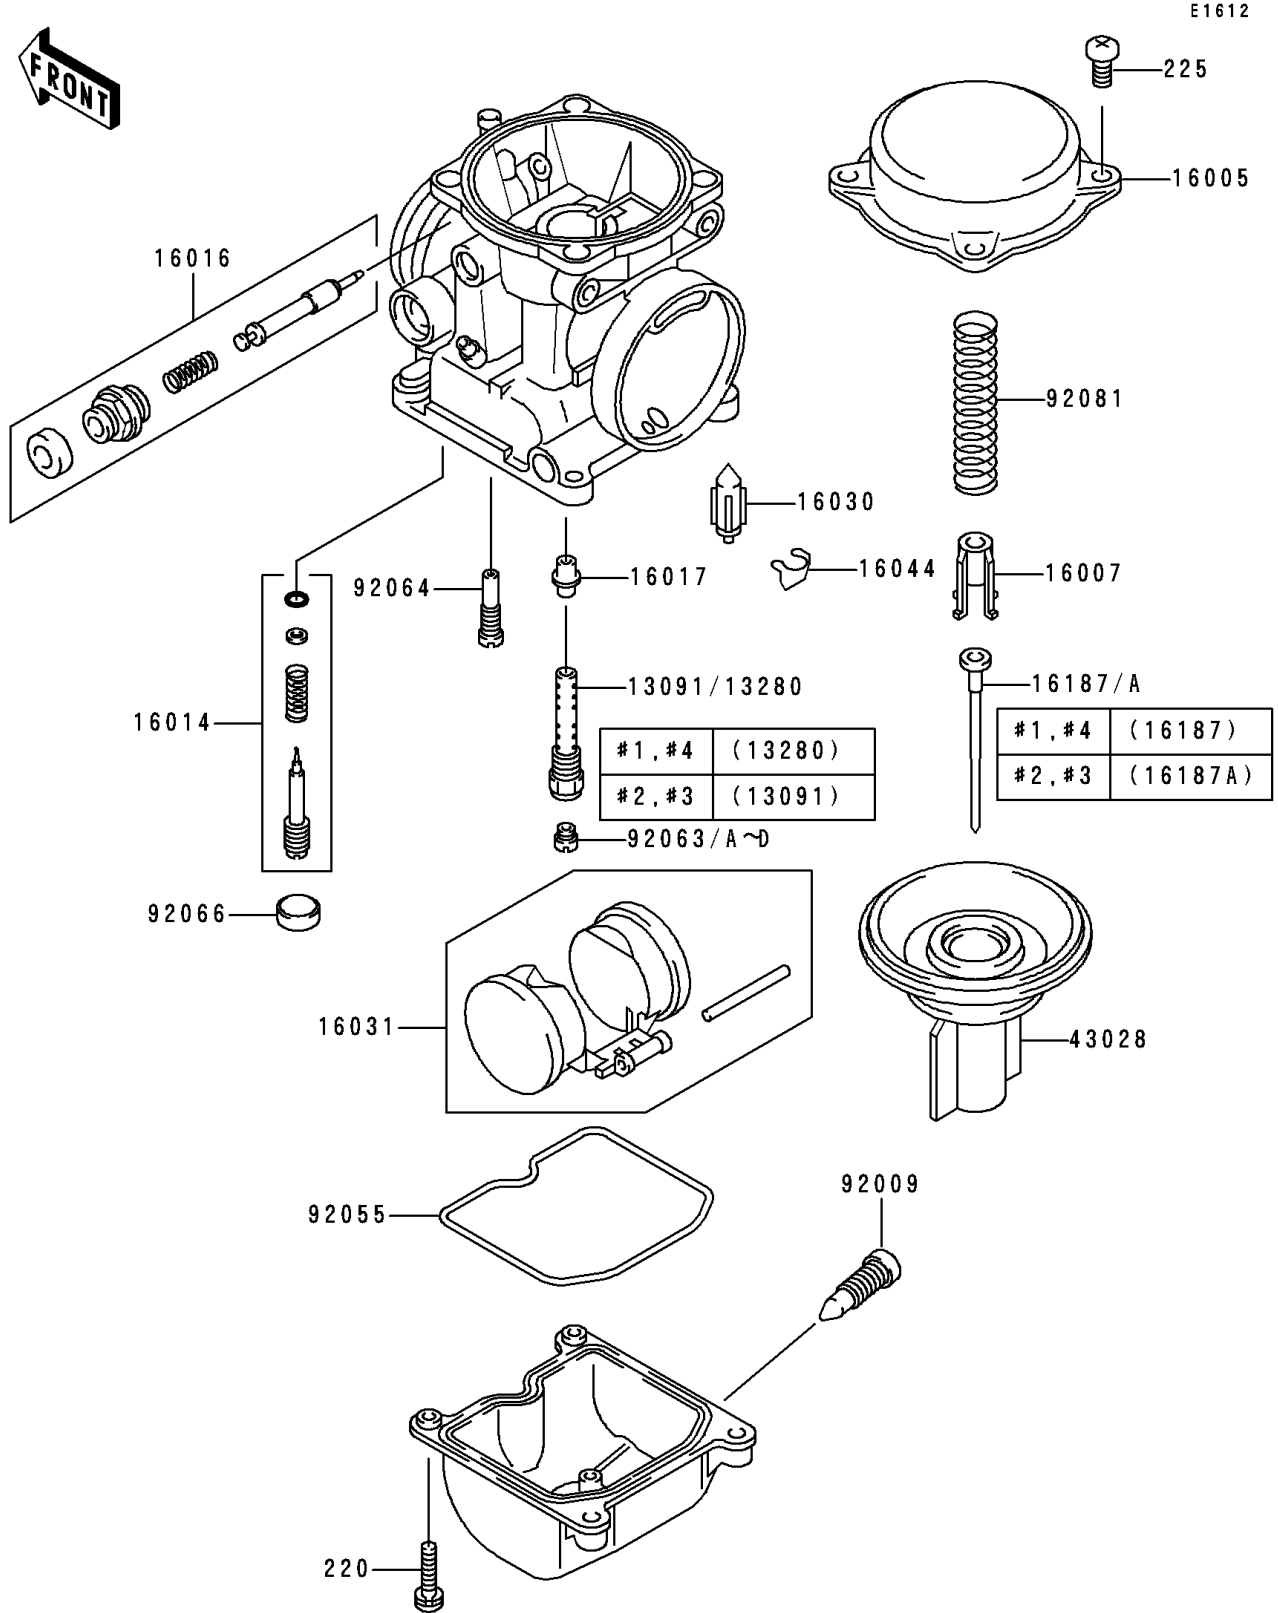

2000 ZR-7 PARTS DIAGRAM

Carburetor Parts

2000 ZR-7 PARTS LIST

Carburetor Parts

ITEM NAME	PART NUMBER	QUANTITY
SCREW-PAN-CROS (Ref # 220)	220D0414	1
SCREW-PAN-WSP-CROS (Ref # 225)	225C0418	1
HOLDER,NEEDLE JET,0.6X18 (Ref # 13091)	13091-1925	1
HOLDER,NEEDLE JET,0.7X14 (Ref # 13280)	13280-1176	1
TOP-CHAMBER,MIXING (Ref # 16005)	16005-1056	1
SEAT-SPRING,THROTTLE VALVE (Ref # 16007)	16007-1120	1
SCREW-PILOT AIR (Ref # 16014)	16014-1092	1
PLUNGER,STARTER (Ref # 16016)	16016-1090	1
JET-NEEDLE,#6 (Ref # 16017)	16017-1409	1
VALVE-FLOAT (Ref # 16030)	16030-1057	1
FLOAT (Ref # 16031)	16031-1077	1
CLAMP,FLOAT VALVE (Ref # 16044)	16044-007	1
NEEDLE-JET,N6NC (Ref # 16187)	16187-1117	1
NEEDLE-JET,N4MD (Ref # 16187A)	16187-1118	1
DIAPHRAGM,VALVE (Ref # 43028)	43028-1080	1
SCREW,DRAIN,M6X0.75 (Ref # 92009)	92009-1551	1
RING-O,FLOAT CHAMBER (Ref # 92055)	92055-1222	1
JET-MAIN,#110 (Ref # 92063)	92063-1007	1
JET-MAIN,#105 (Ref # 92063A)	92063-1009	1
JET-MAIN,#102 (Ref # 92063B)	92063-1090	1
JET-MAIN,#108 (Ref # 92063C)	92063-1116	1
JET-MAIN,#112 (Ref # 92063D)	92063-1117	1
JET-PILOT,#35 (Ref # 92064)	92064-1035	1
PLUG,PILOT AIR SCREW,6.9X2 (Ref # 92066)	92066-1051	1
SPRING,VACUUM VALVE (Ref # 92081)	92081-1925	1