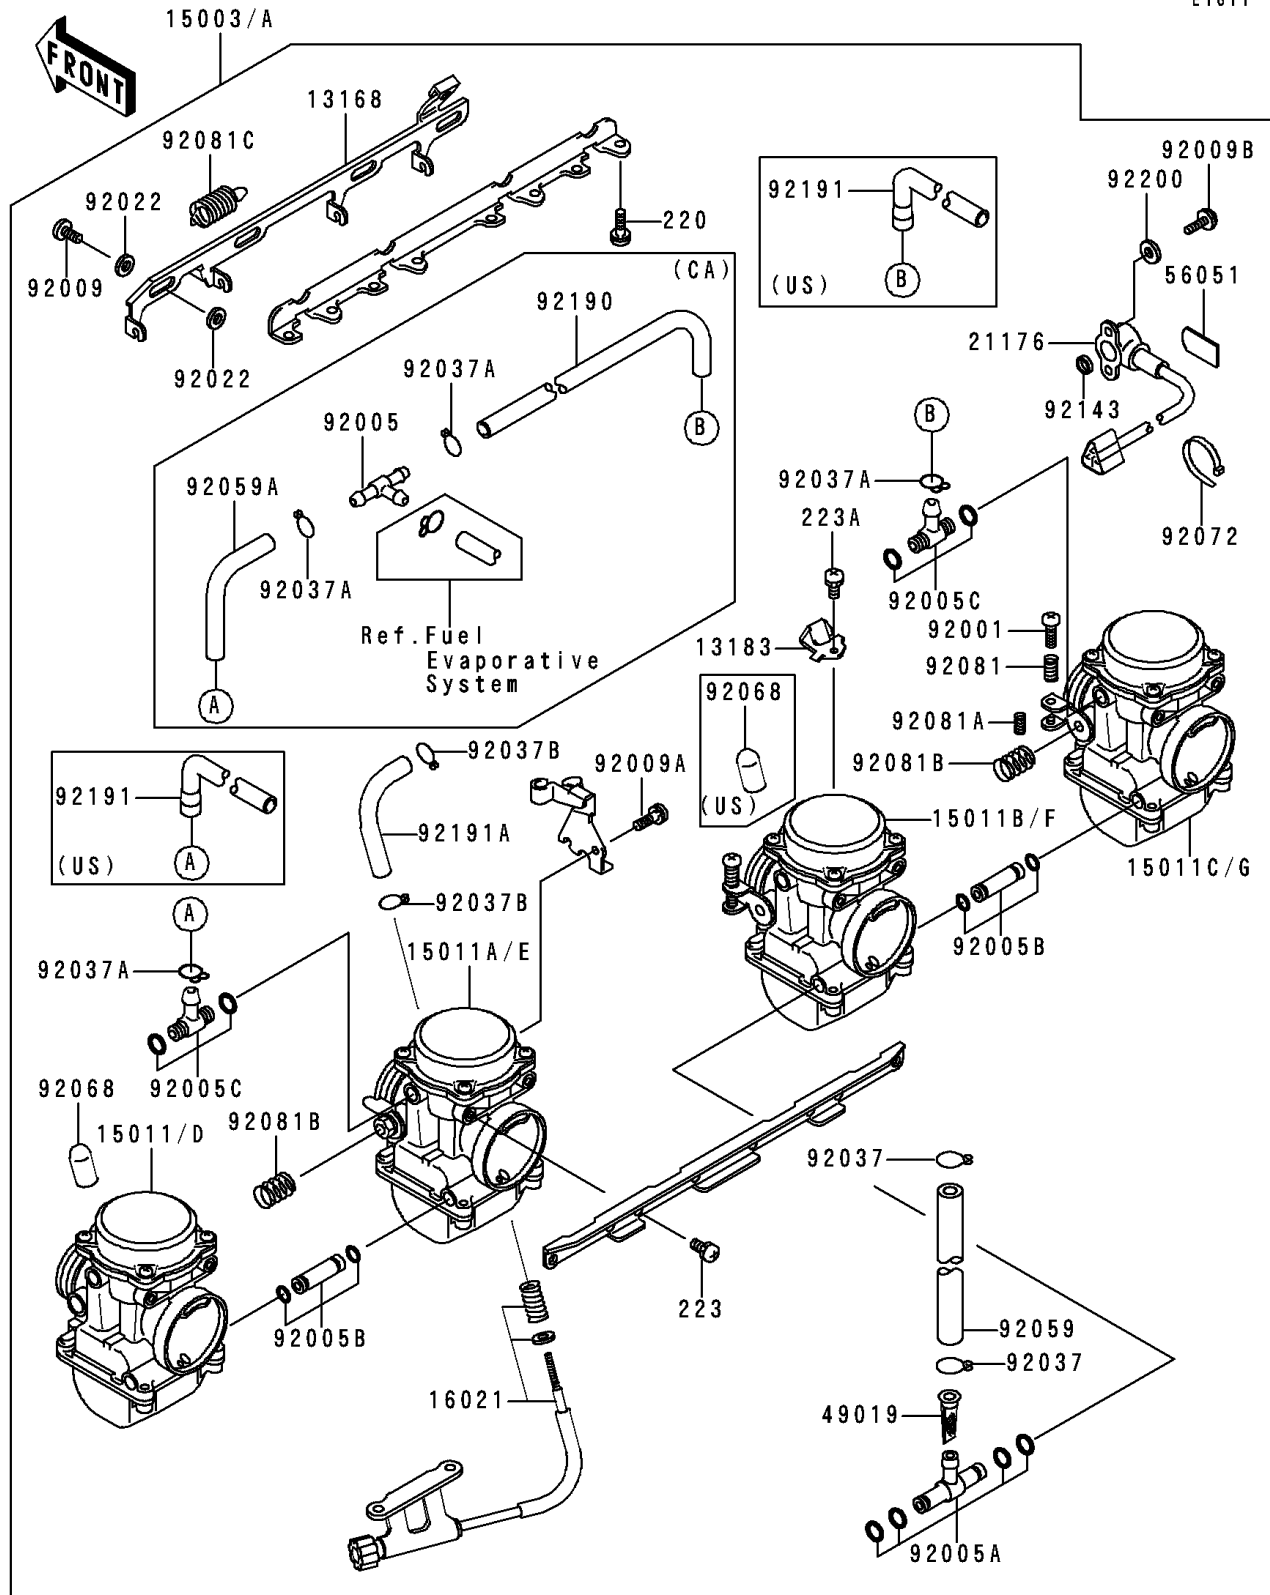

2000 ZR-7 PARTS DIAGRAM

Carburetor

E1611

2000 ZR-7 PARTS LIST

Carburetor

ITEM NAME	PART NUMBER	QUANTITY
LEVER,STARTER (Ref # 13168)	13168-1280	1
PLATE,STARTER CABLE (Ref # 13183)	13183-1033	1
SCREW-THROTTLE STOP (Ref # 16021)	16021-1179	1
SENSOR (Ref # 21176)	21176-1073	1
FILTER-FUEL (Ref # 49019)	49019-1092	1
MARK,K-TRIC (Ref # 56051)	56051-1480	1
BOLT,THROTTLE ADJUST (Ref # 92001)	92001-1998	1
FITTING (Ref # 92005A)	92005-1288	1
FITTING (Ref # 92005B)	92005-1310	1
FITTING (Ref # 92005C)	92005-1314	1
SCREW (Ref # 92009)	92009-1262	1
SCREW,5X10 (Ref # 92009A)	92009-1365	1
SCREW (Ref # 92009B)	92009-1781	1
WASHER,6.1X11X0.8,POLYACETAL (Ref # 92022)	92022-1199	1
CLAMP,FUEL TUBE (Ref # 92037)	92037-1075	1
CLAMP,TUBE (Ref # 92037B)	92037-1201	1
TUBE,FUEL,7.3X12.5X220 (Ref # 92059)	92059-1236	1
SCREW-PAN-CROS,6X16 (Ref # 220)	220B0616	1
SCREW-PAN-WS-CROS (Ref # 223)	223C0510	1
SCREW-PAN-WS-CROS (Ref # 223A)	223D0420	1
BAND,L=100 (Ref # 92072)	92072-1250	1
SPRING,THROTTLE ADJUST UPP (Ref # 92081)	92081-1620	1
SPRING,THROTTLE ADJUST LWR (Ref # 92081A)	92081-1621	1
SPRING,THROTTLE ADJUST CNT (Ref # 92081B)	92081-1622	1
SPRING,STARTER LEVER (Ref # 92081C)	92081-1913	1
COLLAR (Ref # 92143)	92143-1907	1
TUBE (Ref # 92191A)	92191-1415	1
WASHER (Ref # 92200)	92200-1369	1
CARBURETOR-ASSY (Ref # 15003)	15003-1485	1