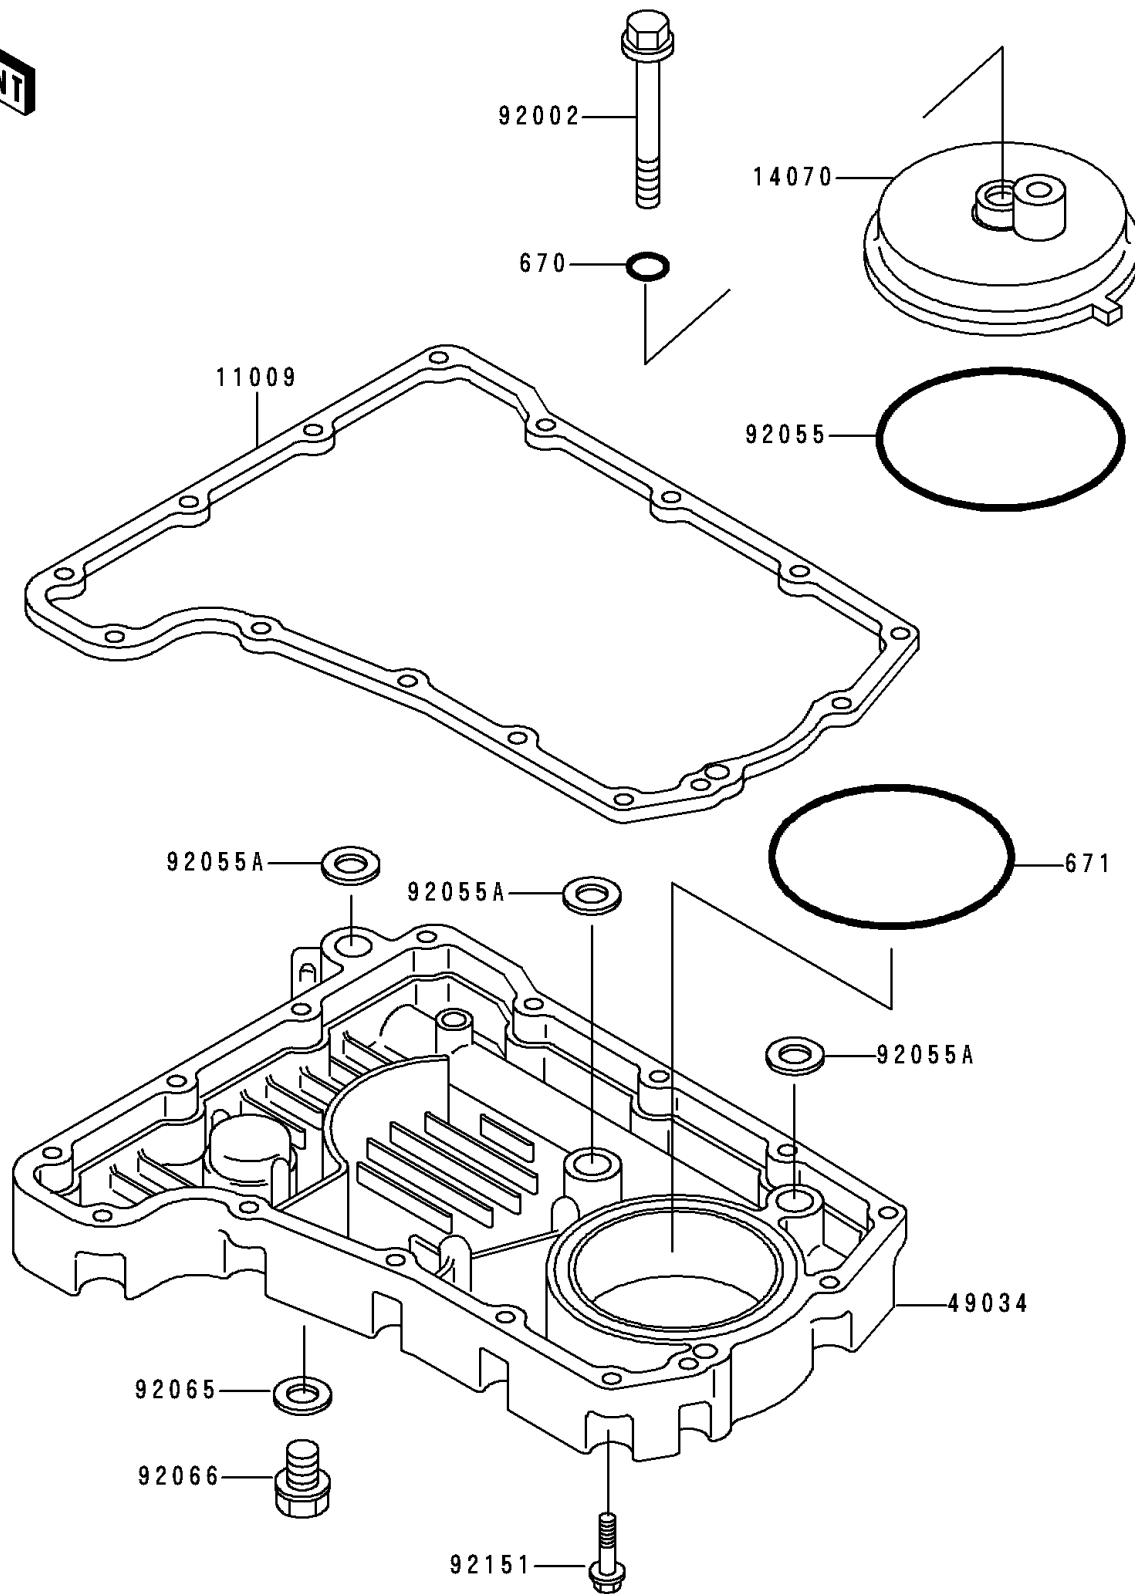

## 2000 ZR-7 PARTS DIAGRAM

Breather Cover/Oil Pan

E1432

## 2000 ZR-7 PARTS LIST

Breather Cover/Oil Pan

ITEM NAME	PART NUMBER	QUANTITY
O RING,8MM (Ref # 670)	670B1508	1
O RING,90MM (Ref # 671)	671B2590	1
GASKET,OIL PAN (Ref # 11009)	11009-1983	1
BODY-BREATHER,BLACK (Ref # 14070)	14070-1010	1
PAN-OIL (Ref # 49034)	49034-1130	1
BOLT,8X72 (Ref # 92002)	92002-1329	1
RING-O,91.6X3.4 (Ref # 92055)	92055-052	1
RING-O,19.5MM (Ref # 92055A)	92055-077	1
GASKET,12X22X2,DRAIN PLUG (Ref # 92065)	92065-097	1
PLUG,OIL DRAIN,12X15 (Ref # 92066)	92066-1174	1
BOLT,6X25 (Ref # 92151)	92151-1225	1