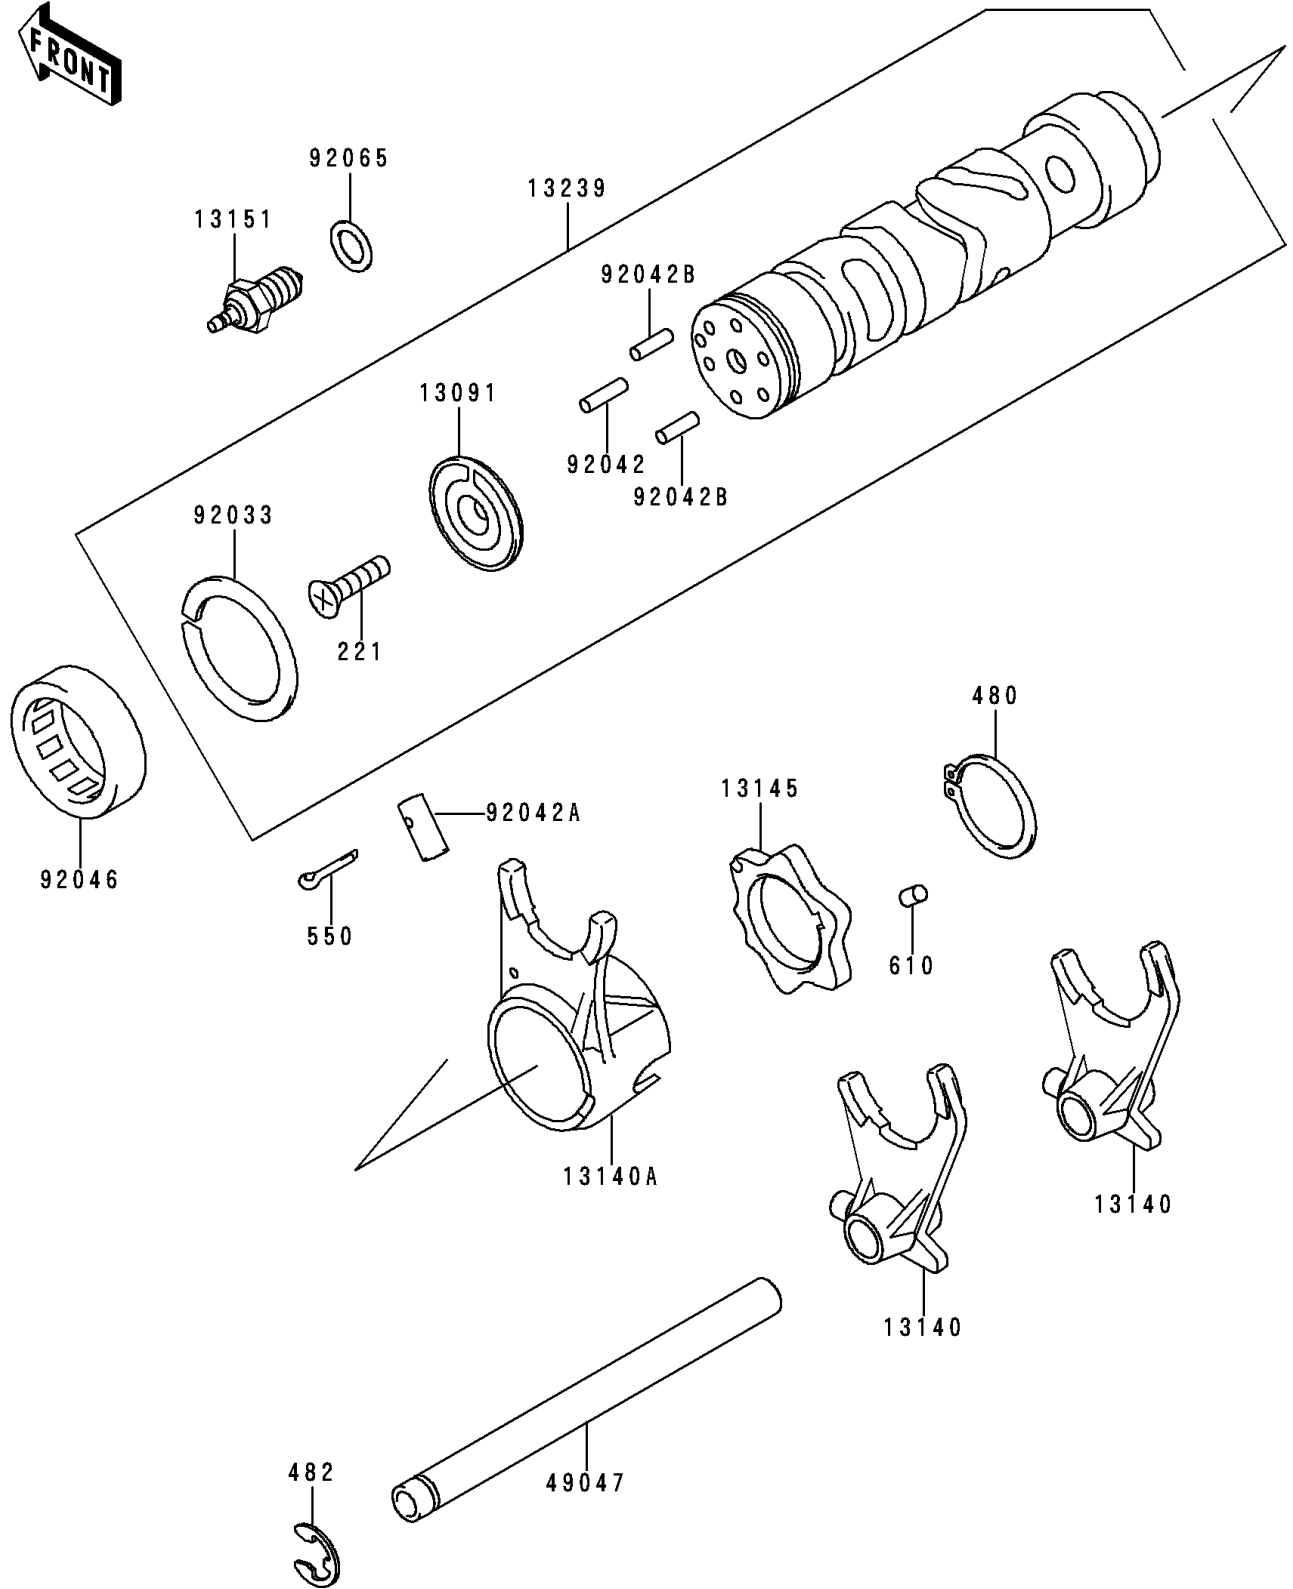

2000 ZR-7 PARTS DIAGRAM

Gear Change Drum/Shift Fork(s)

E1362

2000 ZR-7 PARTS LIST

Gear Change Drum/Shift Fork(s)

ITEM NAME	PART NUMBER	QUANTITY
SCREW-CSK-CROS,6X20 (Ref # 221)	221B0620	1
CIRCLIP-TYPE-C,30MM (Ref # 480)	480J3000	1
CIRCLIP-TYPE-E,10MM (Ref # 482)	482J0100	1
PIN-COTTER,3.0X20 (Ref # 550)	550D3020	1
ROLLER,4X6 (Ref # 610)	610A0406	1
HOLDER,CHANGE DRUM PIN (Ref # 13091)	13091-1104	1
FORK-SHIFT,LOW,2ND&3RD (Ref # 13140)	13140-1008	2
FORK-SHIFT,4TH&TOP (Ref # 13140A)	13140-1009	1
CAM-CHANGE DRUM (Ref # 13145)	13145-1058	1
SWITCH-COMP,NEUTRAL (Ref # 13151)	13151-1080	1
DRUM-ASSY-CHANGE (Ref # 13239)	13239-1074	1
ROD-SHIFT (Ref # 49047)	49047-1069	1
RING-SNAP,37MM (Ref # 92033)	92033-035	1
PIN,DOWEL,4X15.8 (Ref # 92042)	92042-014	1
PIN,DOWEL,8X18 (Ref # 92042A)	92042-021	1
PIN,DOWEL,4X13.8 (Ref # 92042B)	92042-030	5
BEARING-NEEDLE,37BTM4312 (Ref # 92046)	92046-051	1
GASKET,10.5X16X1,DRAIN PLUG (Ref # 92065)	92065-058	1