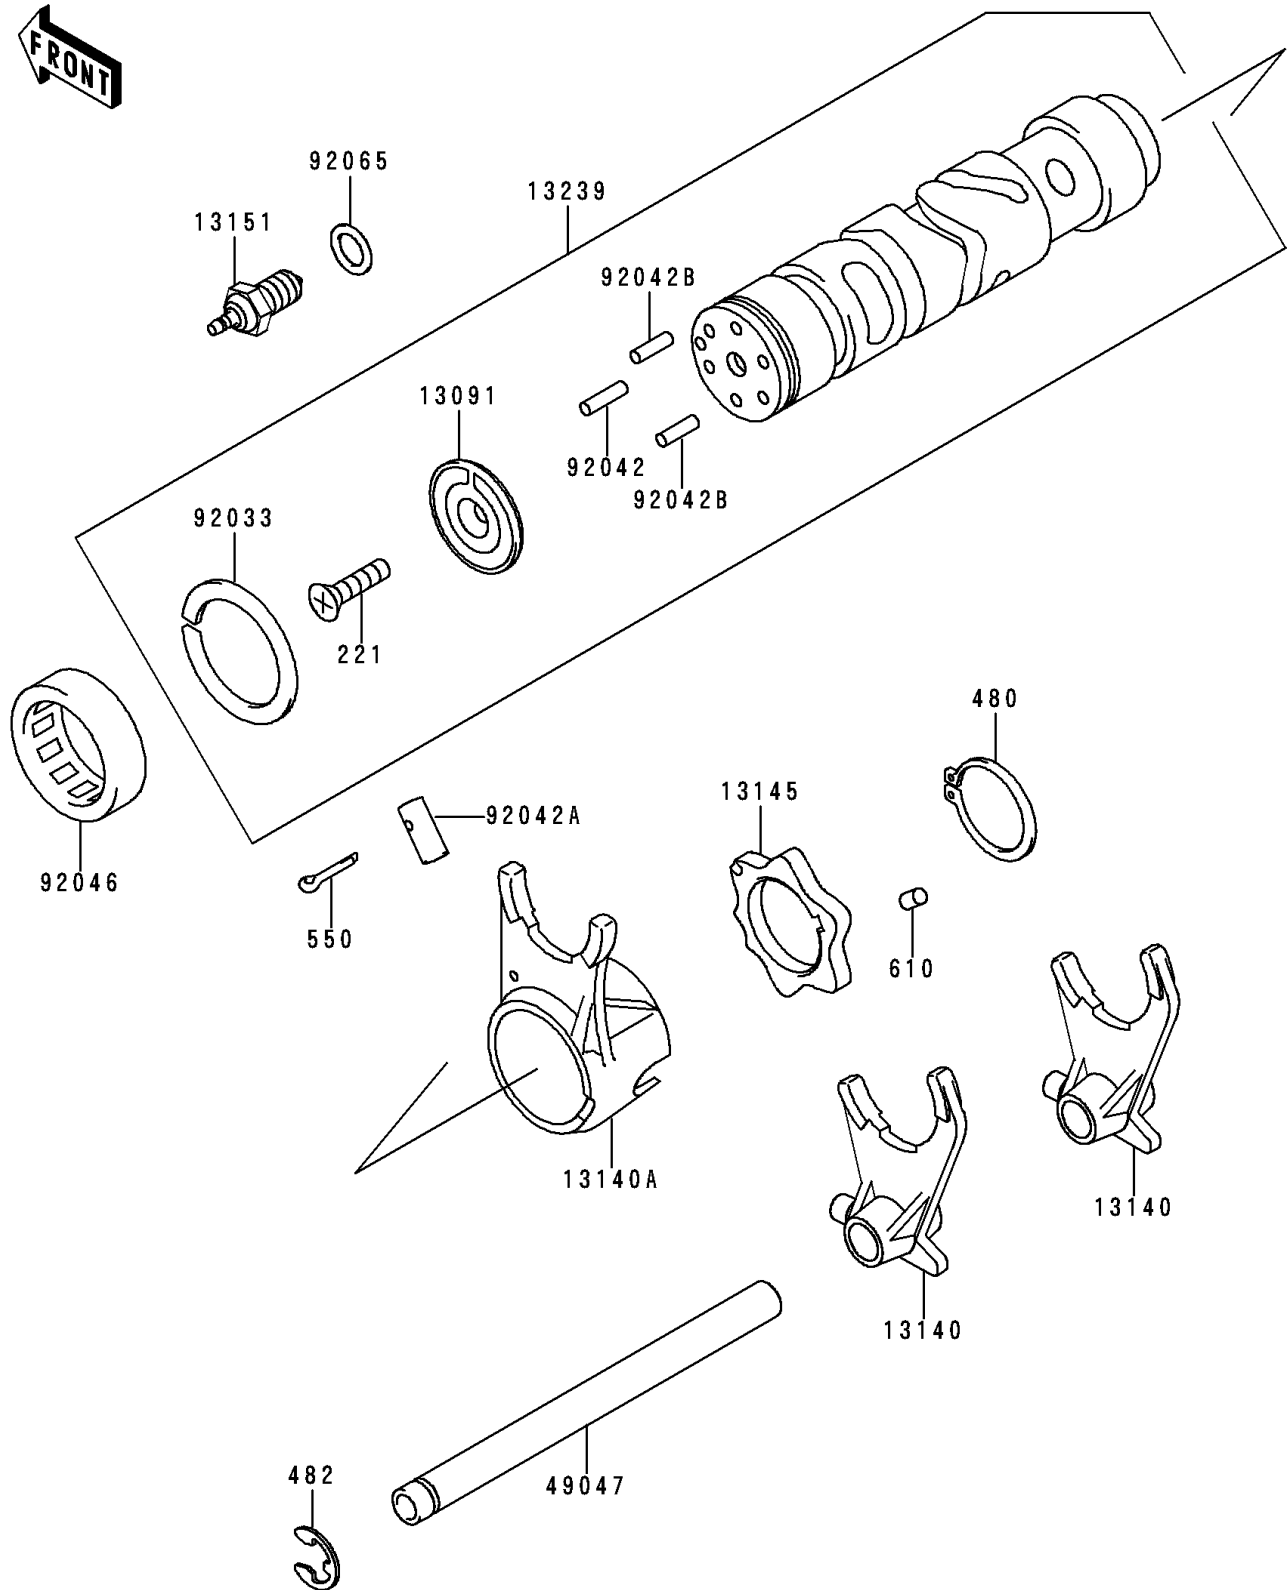

2000 ZR-7 PARTS DIAGRAM

Gear Change Drum/Shift Fork(s)

E1362

2000 ZR-7 PARTS LIST

Gear Change Drum/Shift Fork(s)

ITEM NAME	PART NUMBER	QUANTITY
SCREW-CSK-CROS,6X20 (Ref # 221)	221B0620	1
CIRCLIP-TYPE-C,30MM (Ref # 480)	480J3000	1
CIRCLIP-TYPE-E,10MM (Ref # 482)	482J0100	1
PIN-COTTER,3.0X20 (Ref # 550)	550D3020	1
ROLLER,4X6 (Ref # 610)	610A0406	1
HOLDER,CHANGE DRUM PIN (Ref # 13091)	13091-1104	1
FORK-SHIFT,LOW,2ND&3RD (Ref # 13140)	13140-1008	1
FORK-SHIFT,4TH&TOP (Ref # 13140A)	13140-1009	1
CAM-CHANGE DRUM (Ref # 13145)	13145-1058	1
SWITCH-COMP,NEUTRAL (Ref # 13151)	13151-1080	1
DRUM-ASSY-CHANGE (Ref # 13239)	13239-1074	1
ROD-SHIFT (Ref # 49047)	49047-1069	1
RING-SNAP,37MM (Ref # 92033)	92033-035	1
PIN,DOWEL,4X15.8 (Ref # 92042)	92042-014	1
PIN,DOWEL,8X18 (Ref # 92042A)	92042-021	1
PIN,DOWEL,4X13.8 (Ref # 92042B)	92042-030	1
BEARING-NEEDLE,37BTM4312 (Ref # 92046)	92046-051	1
GASKET,10.5X16X1,DRAIN PLUG (Ref # 92065)	92065-058	1