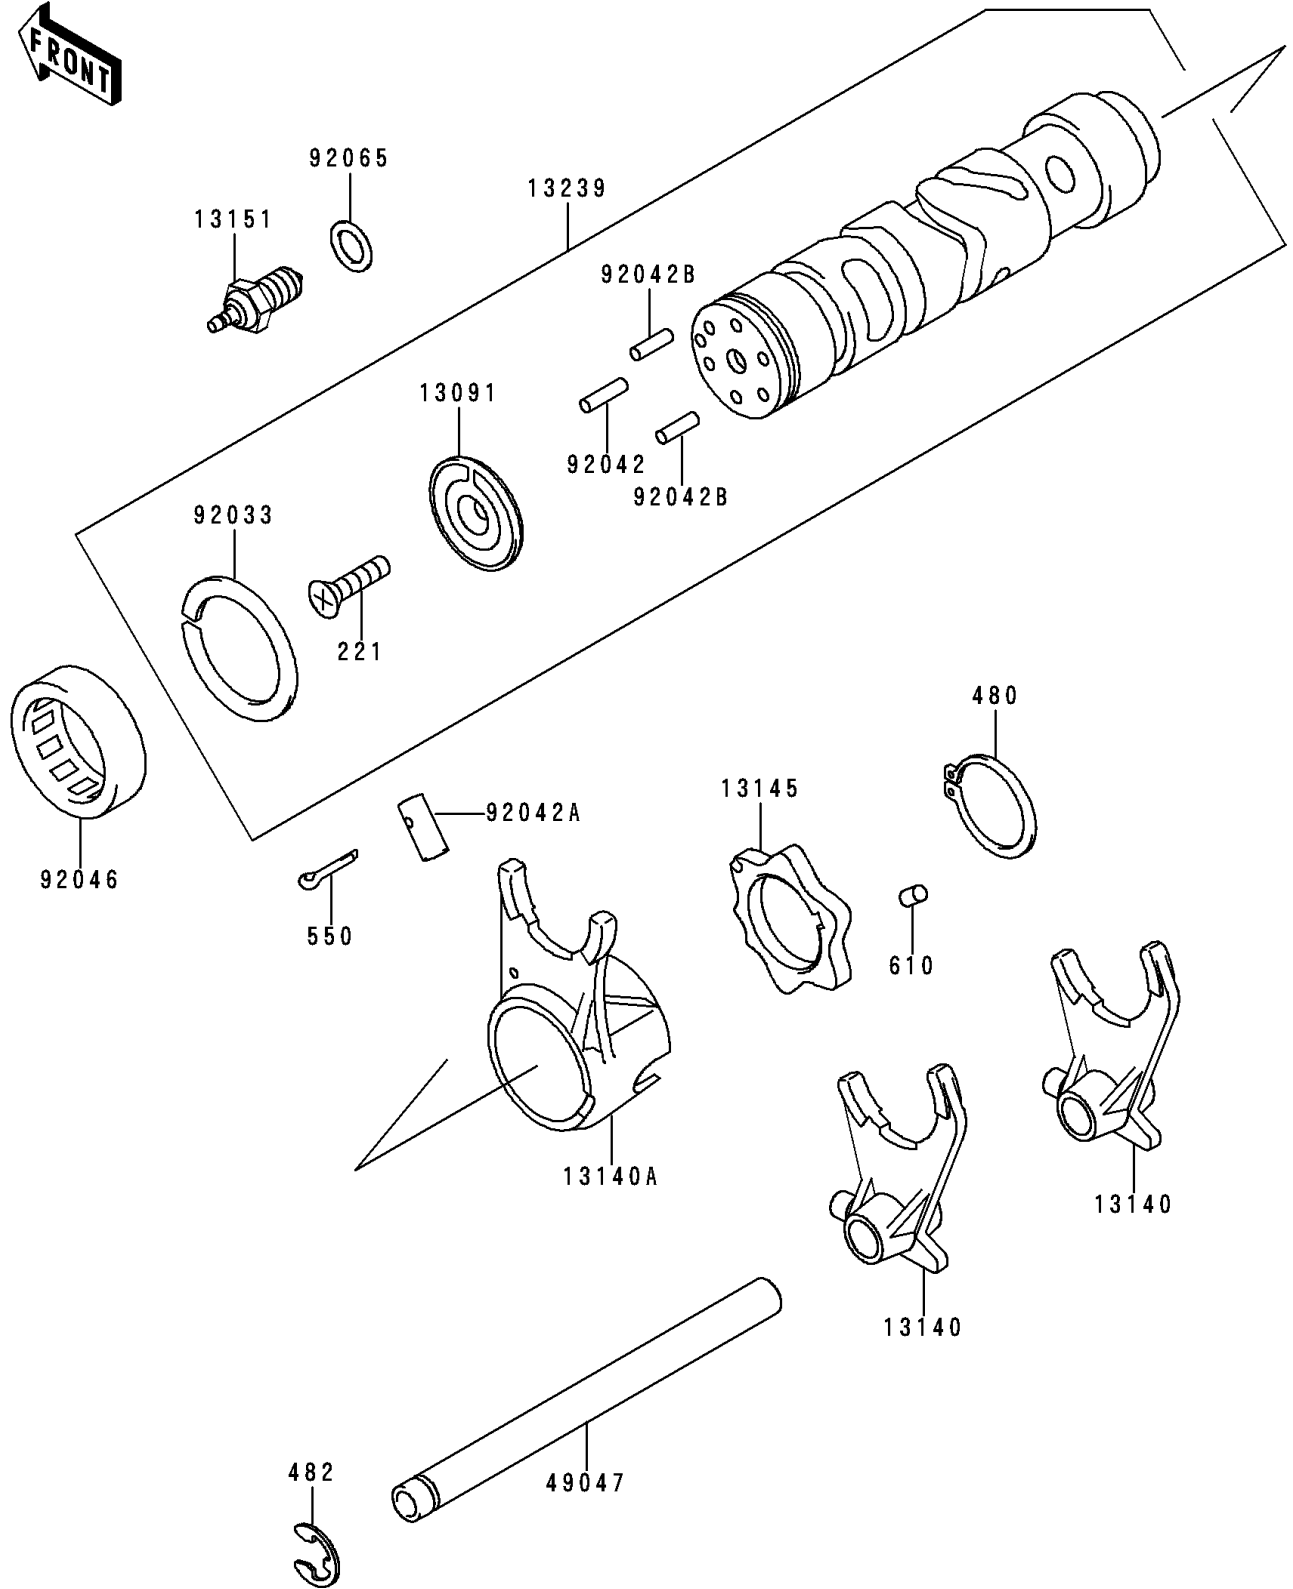

# 2000 ZR-7 PARTS DIAGRAM

Gear Change Drum/Shift Fork(s)

E1362

## 2000 ZR-7 PARTS LIST

### Gear Change Drum/Shift Fork(s)

ITEM NAME	PART NUMBER	QUANTITY
SCREW-CSK-CROS,6X20 (Ref # 221)	221B0620	1
CIRCLIP-TYPE-C,30MM (Ref # 480)	480J3000	1
CIRCLIP-TYPE-E,10MM (Ref # 482)	482J0100	1
PIN-COTTER,3.0X20 (Ref # 550)	550D3020	1
ROLLER,4X6 (Ref # 610)	610A0406	1
HOLDER,CHANGE DRUM PIN (Ref # 13091)	13091-1104	1
FORK-SHIFT,LOW,2ND&3RD (Ref # 13140)	13140-1008	2
FORK-SHIFT,4TH&TOP (Ref # 13140A)	13140-1009	1
CAM-CHANGE DRUM (Ref # 13145)	13145-1058	1
SWITCH-COMP,NEUTRAL (Ref # 13151)	13151-1080	1
DRUM-ASSY-CHANGE (Ref # 13239)	13239-1074	1
ROD-SHIFT (Ref # 49047)	49047-1069	1
RING-SNAP,37MM (Ref # 92033)	92033-035	1
PIN,DOWEL,4X15.8 (Ref # 92042)	92042-014	1
PIN,DOWEL,8X18 (Ref # 92042A)	92042-021	1
PIN,DOWEL,4X13.8 (Ref # 92042B)	92042-030	5
BEARING-NEEDLE,37BTM4312 (Ref # 92046)	92046-051	1
GASKET,10.5X16X1,DRAIN PLUG (Ref # 92065)	92065-058	1