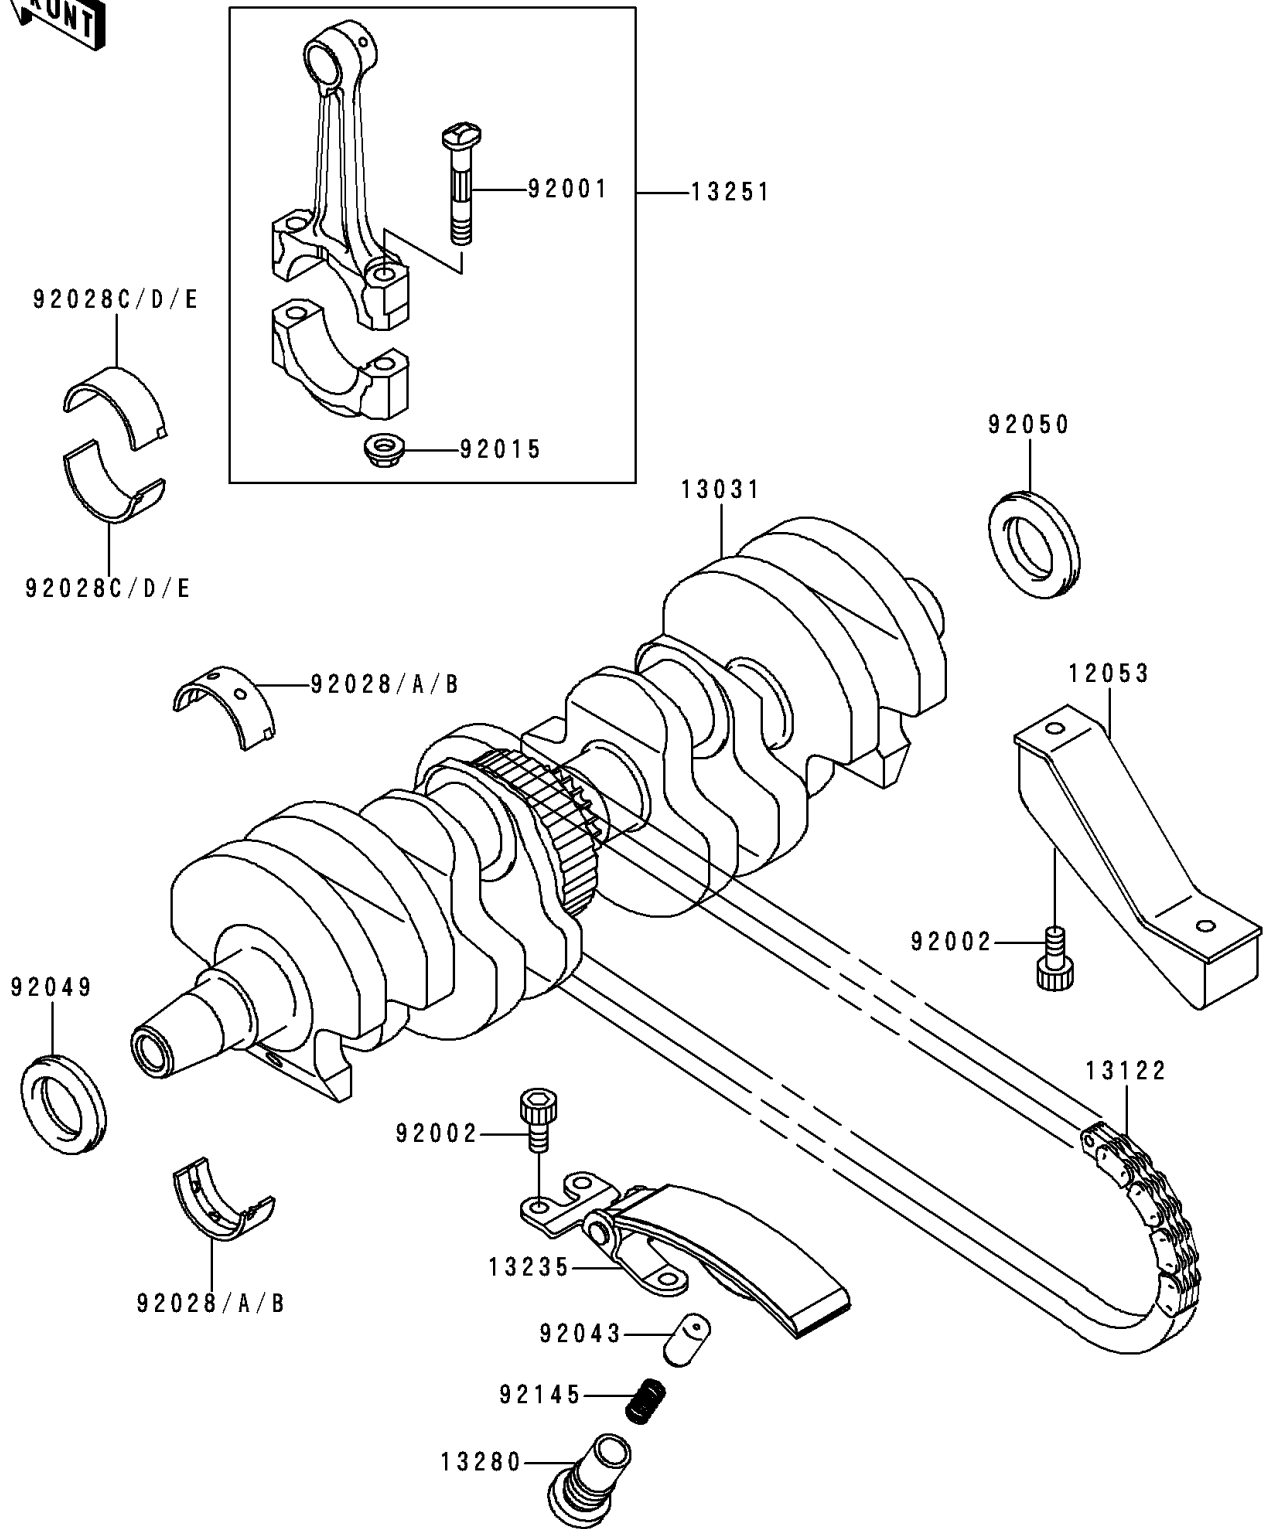

2000 ZR-7 PARTS DIAGRAM

Crankshaft

E1321

2000 ZR-7 PARTS LIST

Crankshaft

ITEM NAME	PART NUMBER	QUANTITY
GUIDE-CHAIN,CRANKCASE,UPP (Ref # 12053)	12053-1428	1
CRANKSHAFT-COMP (Ref # 13031)	13031-1458	1
CHAIN,63-139X52L(TUBAKIMOTO) (Ref # 13122)	13122-007	1
GUIDE-COMP,CRANKCASE,LWR (Ref # 13235)	13235-1079	1
ROD-ASSY-CONNECTING,K (Ref # 13251)	13251-1065-KK	4
HOLDER (Ref # 13280)	13280-1145	1
BOLT,CONNECTING ROD,8MM (Ref # 92001)	92001-1887	8
BOLT,SOCKET,6X14 (Ref # 92002)	92002-1592	5
NUT,FLANGED,8MM (Ref # 92015)	92015-1311	8
BUSHING,CRANKSHAFT,BLUE (Ref # 92028)	92028-1917	10
BUSHING,CRANKSHAFT,BLACK (Ref # 92028A)	92028-1918	AR
BUSHING,CRANKSHAFT,BROWN (Ref # 92028B)	92028-1919	AR
BUSHING,CONNECTING ROD,BLUE (Ref # 92028C)	92028-1920	8
BUSHING,CONNECTING ROD,BLACK (Ref # 92028D)	92028-1921	AR
BUSHING,CONNECTING ROD,BROWN (Ref # 92028E)	92028-1922	AR
PIN (Ref # 92043)	92043-076	1
SEAL-OIL,HSCY25X39X7 (Ref # 92049)	92049-1090	1
SEAL-OIL,HSCY25397 (Ref # 92050)	92050-081	1
SPRING (Ref # 92145)	92145-1270	1