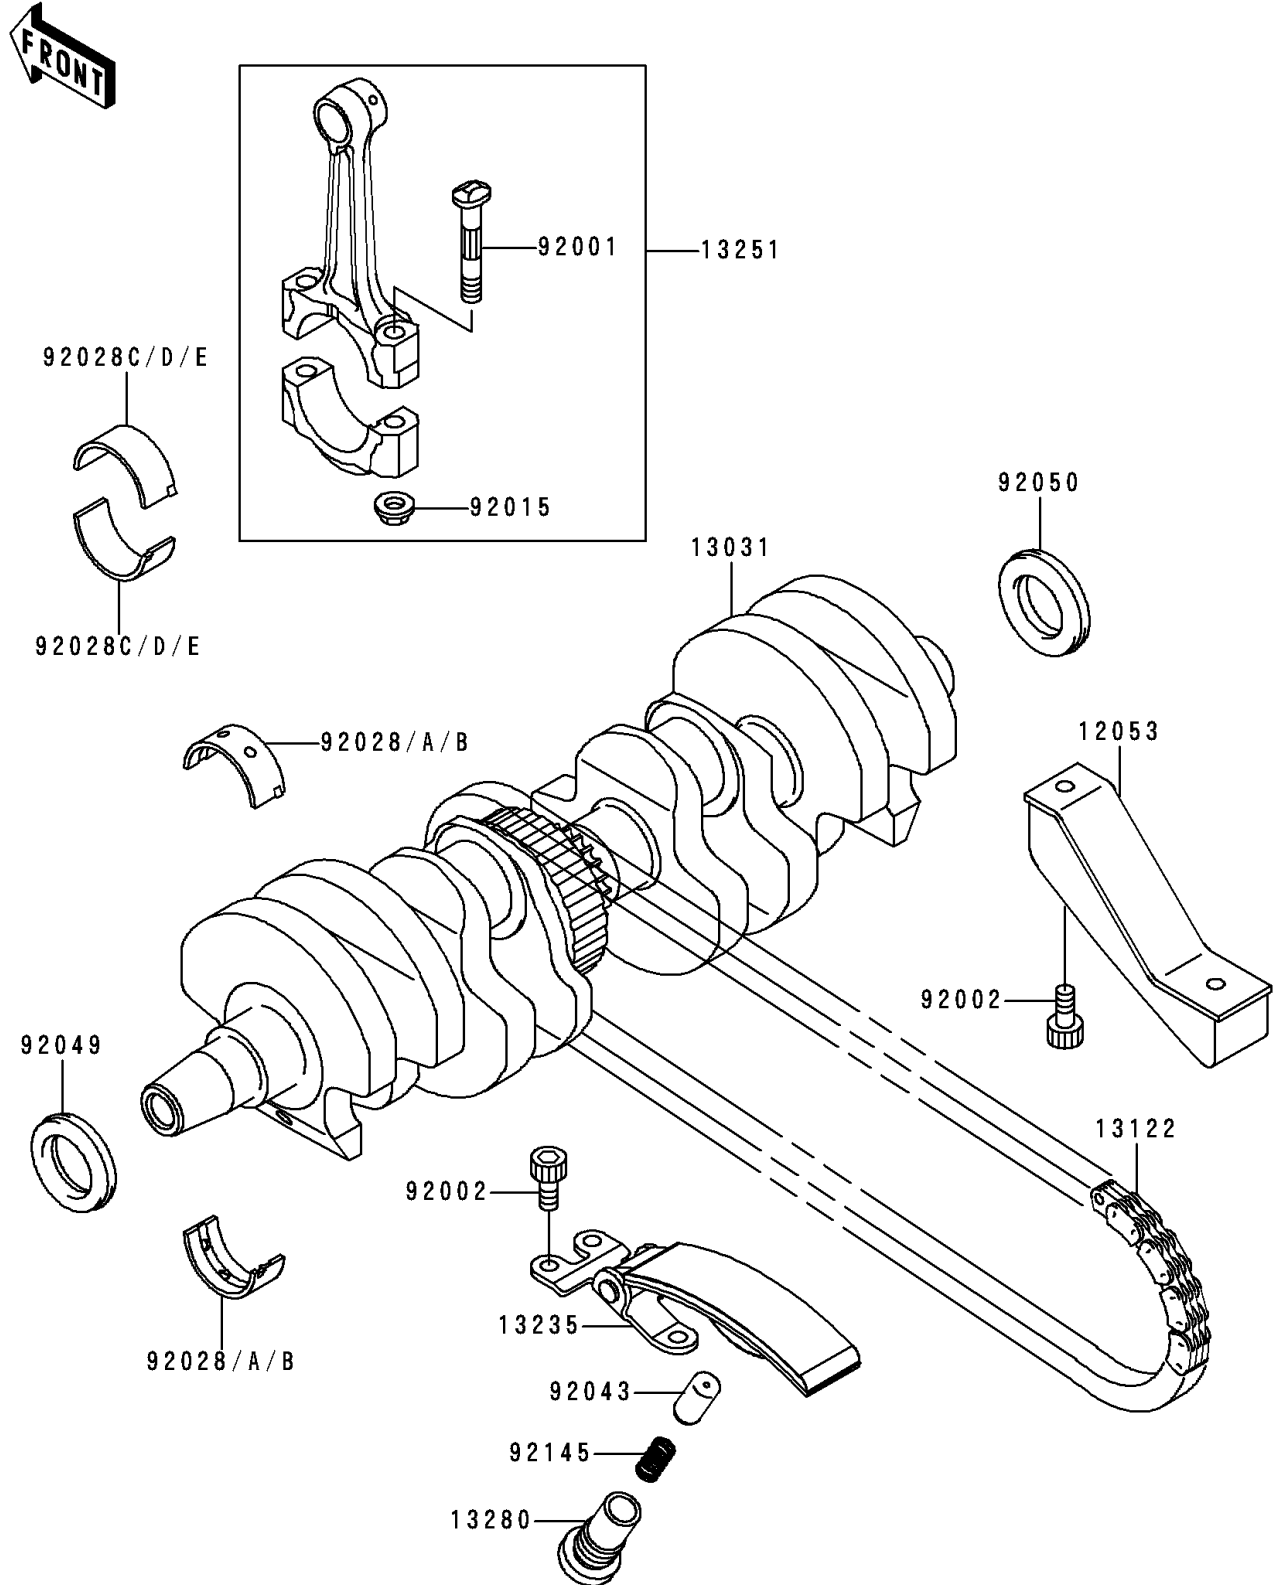

2000 ZR-7 PARTS DIAGRAM

Crankshaft

E1321

2000 ZR-7 PARTS LIST

Crankshaft

ITEM NAME	PART NUMBER	QUANTITY
GUIDE-CHAIN,CRANKCASE,UPP (Ref # 12053)	12053-1428	1
CRANKSHAFT-COMP (Ref # 13031)	13031-1458	1
CHAIN,63-139X52L(TUBAKIMOTO) (Ref # 13122)	13122-007	1
GUIDE-COMP,CRANKCASE,LWR (Ref # 13235)	13235-1079	1
ROD-ASSY-CONNECTING,K (Ref # 13251)	13251-1065-KK	1
HOLDER (Ref # 13280)	13280-1145	1
BOLT,CONNECTING ROD,8MM (Ref # 92001)	92001-1887	1
BOLT,SOCKET,6X14 (Ref # 92002)	92002-1592	1
NUT,FLANGED,8MM (Ref # 92015)	92015-1311	1
BUSHING,CRANKSHAFT,BLUE (Ref # 92028)	92028-1917	1
BUSHING,CRANKSHAFT,BLACK (Ref # 92028A)	92028-1918	1
BUSHING,CRANKSHAFT,BROWN (Ref # 92028B)	92028-1919	1
BUSHING,CONNECTING ROD,BLUE (Ref # 92028C)	92028-1920	1
BUSHING,CONNECTING ROD,BLACK (Ref # 92028D)	92028-1921	1
BUSHING,CONNECTING ROD,BROWN (Ref # 92028E)	92028-1922	1
PIN (Ref # 92043)	92043-076	1
SEAL-OIL,HSCY25X39X7 (Ref # 92049)	92049-1090	1
SEAL-OIL,HSCY25397 (Ref # 92050)	92050-081	1
SPRING (Ref # 92145)	92145-1270	1