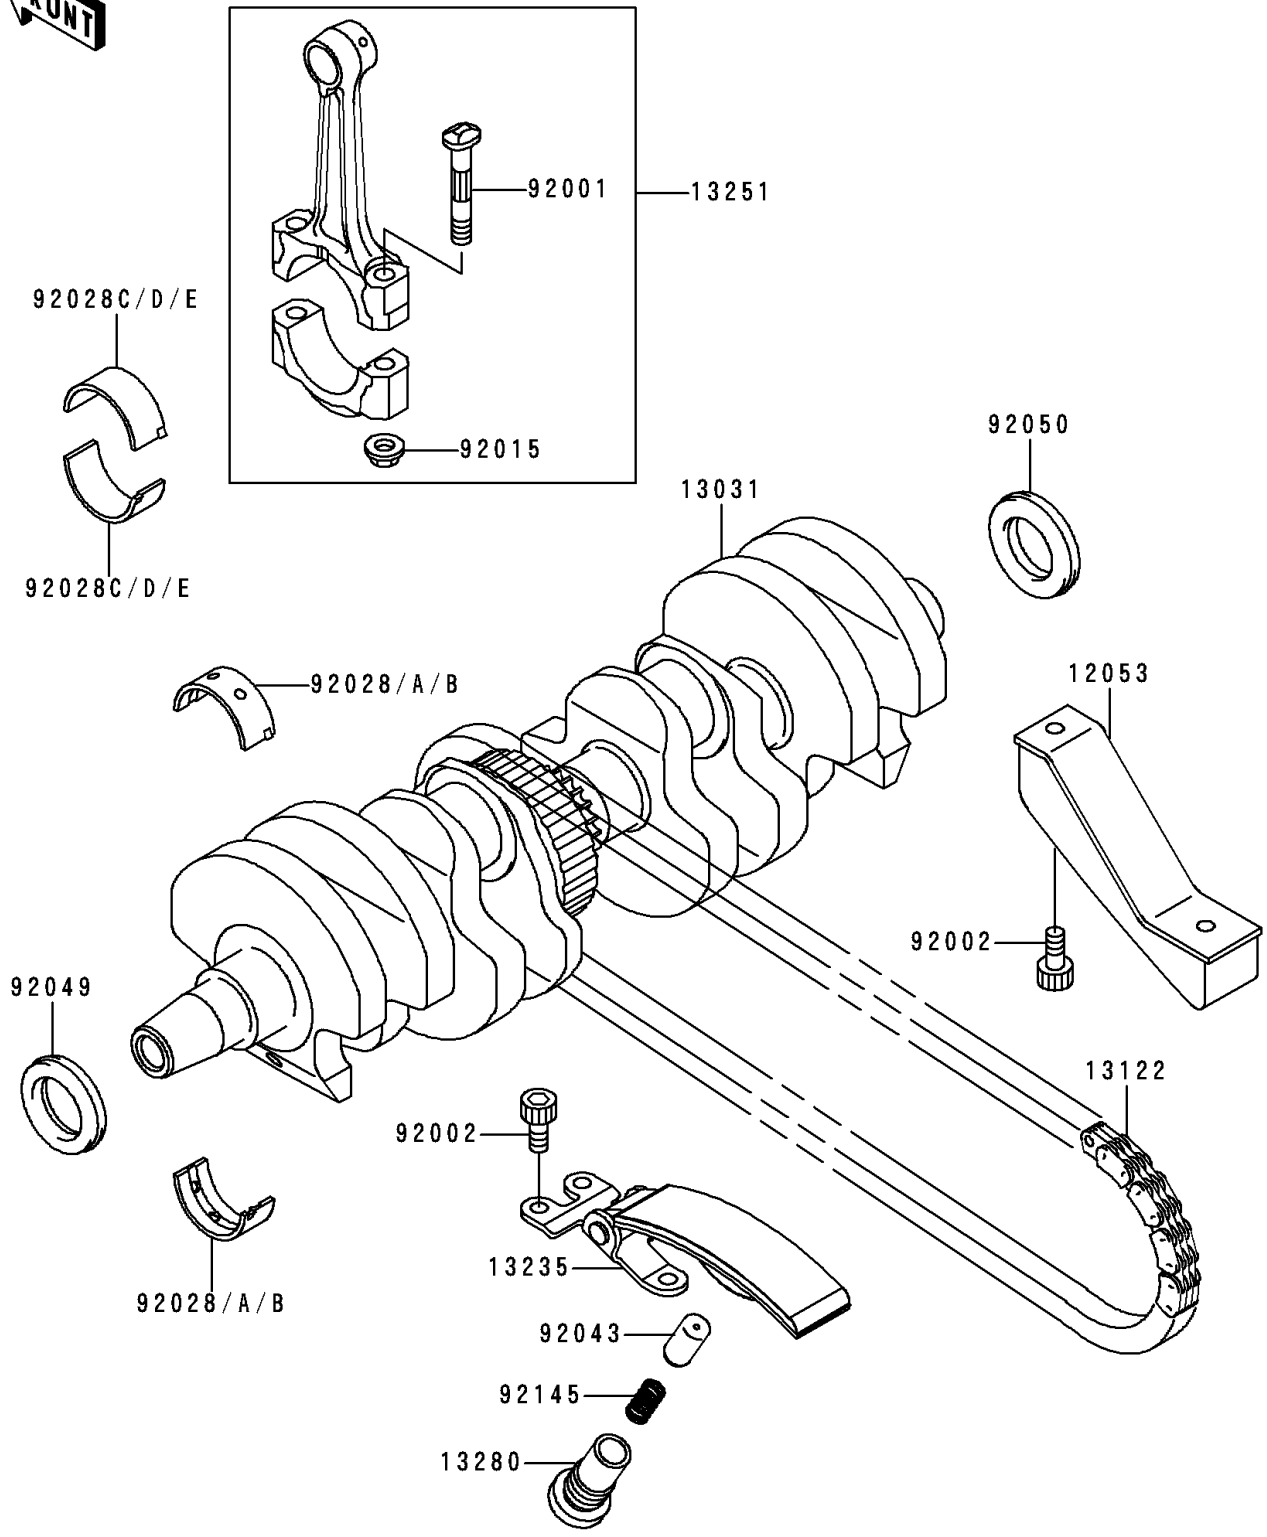

2000 ZR-7 PARTS DIAGRAM

Crankshaft

E1321

2000 ZR-7 PARTS LIST

Crankshaft

ITEM NAME	PART NUMBER	QUANTITY
GUIDE-CHAIN,CRANKCASE,UPP (Ref # 12053)	12053-1428	1
CRANKSHAFT-COMP (Ref # 13031)	13031-1458	1
CHAIN,63-139X52L(TUBAKIMOTO) (Ref # 13122)	13122-007	1
GUIDE-COMP,CRANKCASE,LWR (Ref # 13235)	13235-1079	1
ROD-ASSY-CONNECTING,K (Ref # 13251)	13251-1065-KK	4
HOLDER (Ref # 13280)	13280-1145	1
BOLT,CONNECTING ROD,8MM (Ref # 92001)	92001-1887	8
BOLT,SOCKET,6X14 (Ref # 92002)	92002-1592	5
NUT,FLANGED,8MM (Ref # 92015)	92015-1311	8
BUSHING,CRANKSHAFT,BLUE (Ref # 92028)	92028-1917	10
BUSHING,CRANKSHAFT,BLACK (Ref # 92028A)	92028-1918	AR
BUSHING,CRANKSHAFT,BROWN (Ref # 92028B)	92028-1919	AR
BUSHING,CONNECTING ROD,BLUE (Ref # 92028C)	92028-1920	8
BUSHING,CONNECTING ROD,BLACK (Ref # 92028D)	92028-1921	AR
BUSHING,CONNECTING ROD,BROWN (Ref # 92028E)	92028-1922	AR
PIN (Ref # 92043)	92043-076	1
SEAL-OIL,HSCY25X39X7 (Ref # 92049)	92049-1090	1
SEAL-OIL,HSCY25397 (Ref # 92050)	92050-081	1
SPRING (Ref # 92145)	92145-1270	1