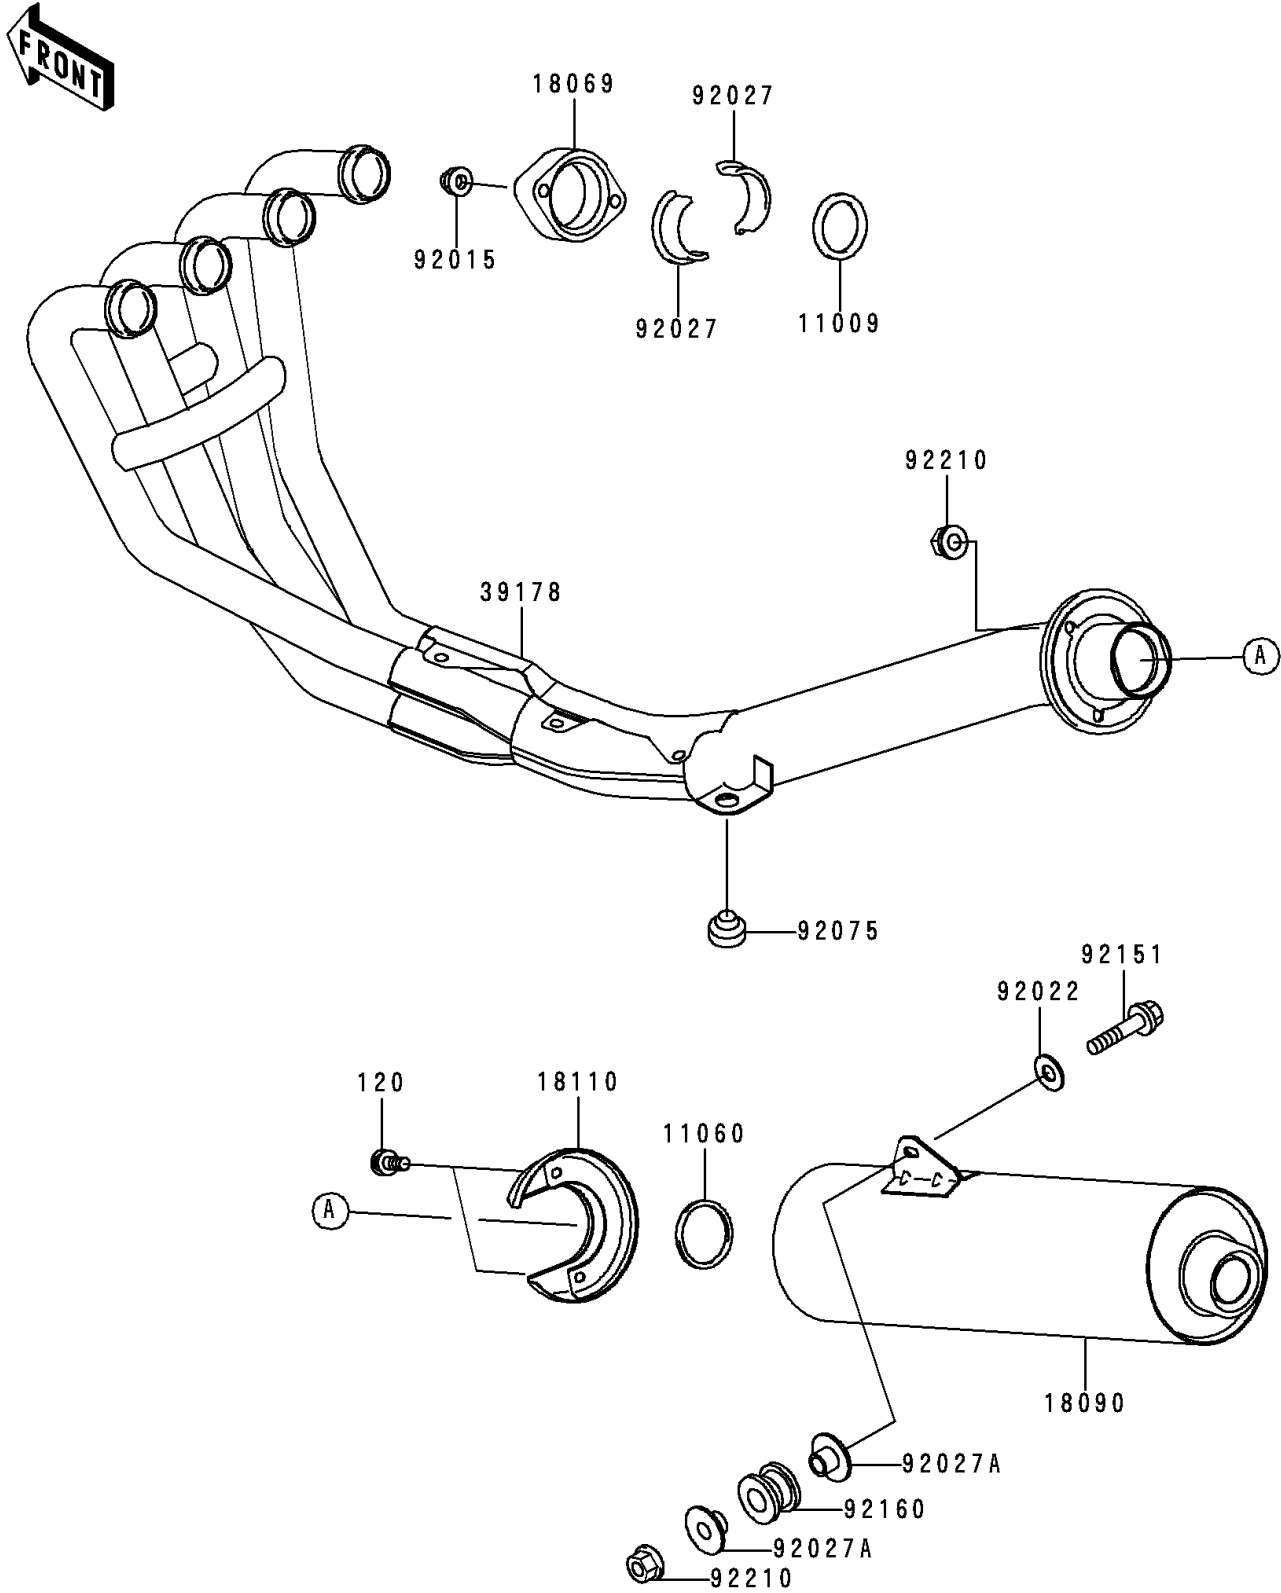

2000 ZR-7 PARTS DIAGRAM

Muffler(s)

E1140

2000 ZR-7 PARTS LIST

Muffler(s)

ITEM NAME	PART NUMBER	QUANTITY
BOLT-SOCKET (Ref # 120)	120R0610	1
GASKET,EXHAUST PIPE HOLDER (Ref # 11009)	11009-1866	1
GASKET,MUFFLER CONNECTING (Ref # 11060)	11060-1213	1
HOLDER-EXHAUST PIPE (Ref # 18069)	18069-1153	1
BODY-COMP-MUFFLER (Ref # 18090)	18090-1694	1
BODY END-MUFFLER (Ref # 18110)	18110-1135	1
MANIFOLD-COMP-EXHAUST (Ref # 39178)	39178-1302	1
NUT,CAP,8MM (Ref # 92015)	92015-1371	1
WASHER,8.5X19X1.2 (Ref # 92022)	92022-3730	1
COLLAR,L=14.5 (Ref # 92027)	92027-1142	1
COLLAR,FLANGED,8.8X10.6 (Ref # 92027A)	92027-1653	1
DAMPER (Ref # 92075)	92075-015	1
BOLT,8X35 (Ref # 92151)	92151-1520	1
DAMPER (Ref # 92160)	92160-1116	1
NUT,8MM (Ref # 92210)	92210-1114	1